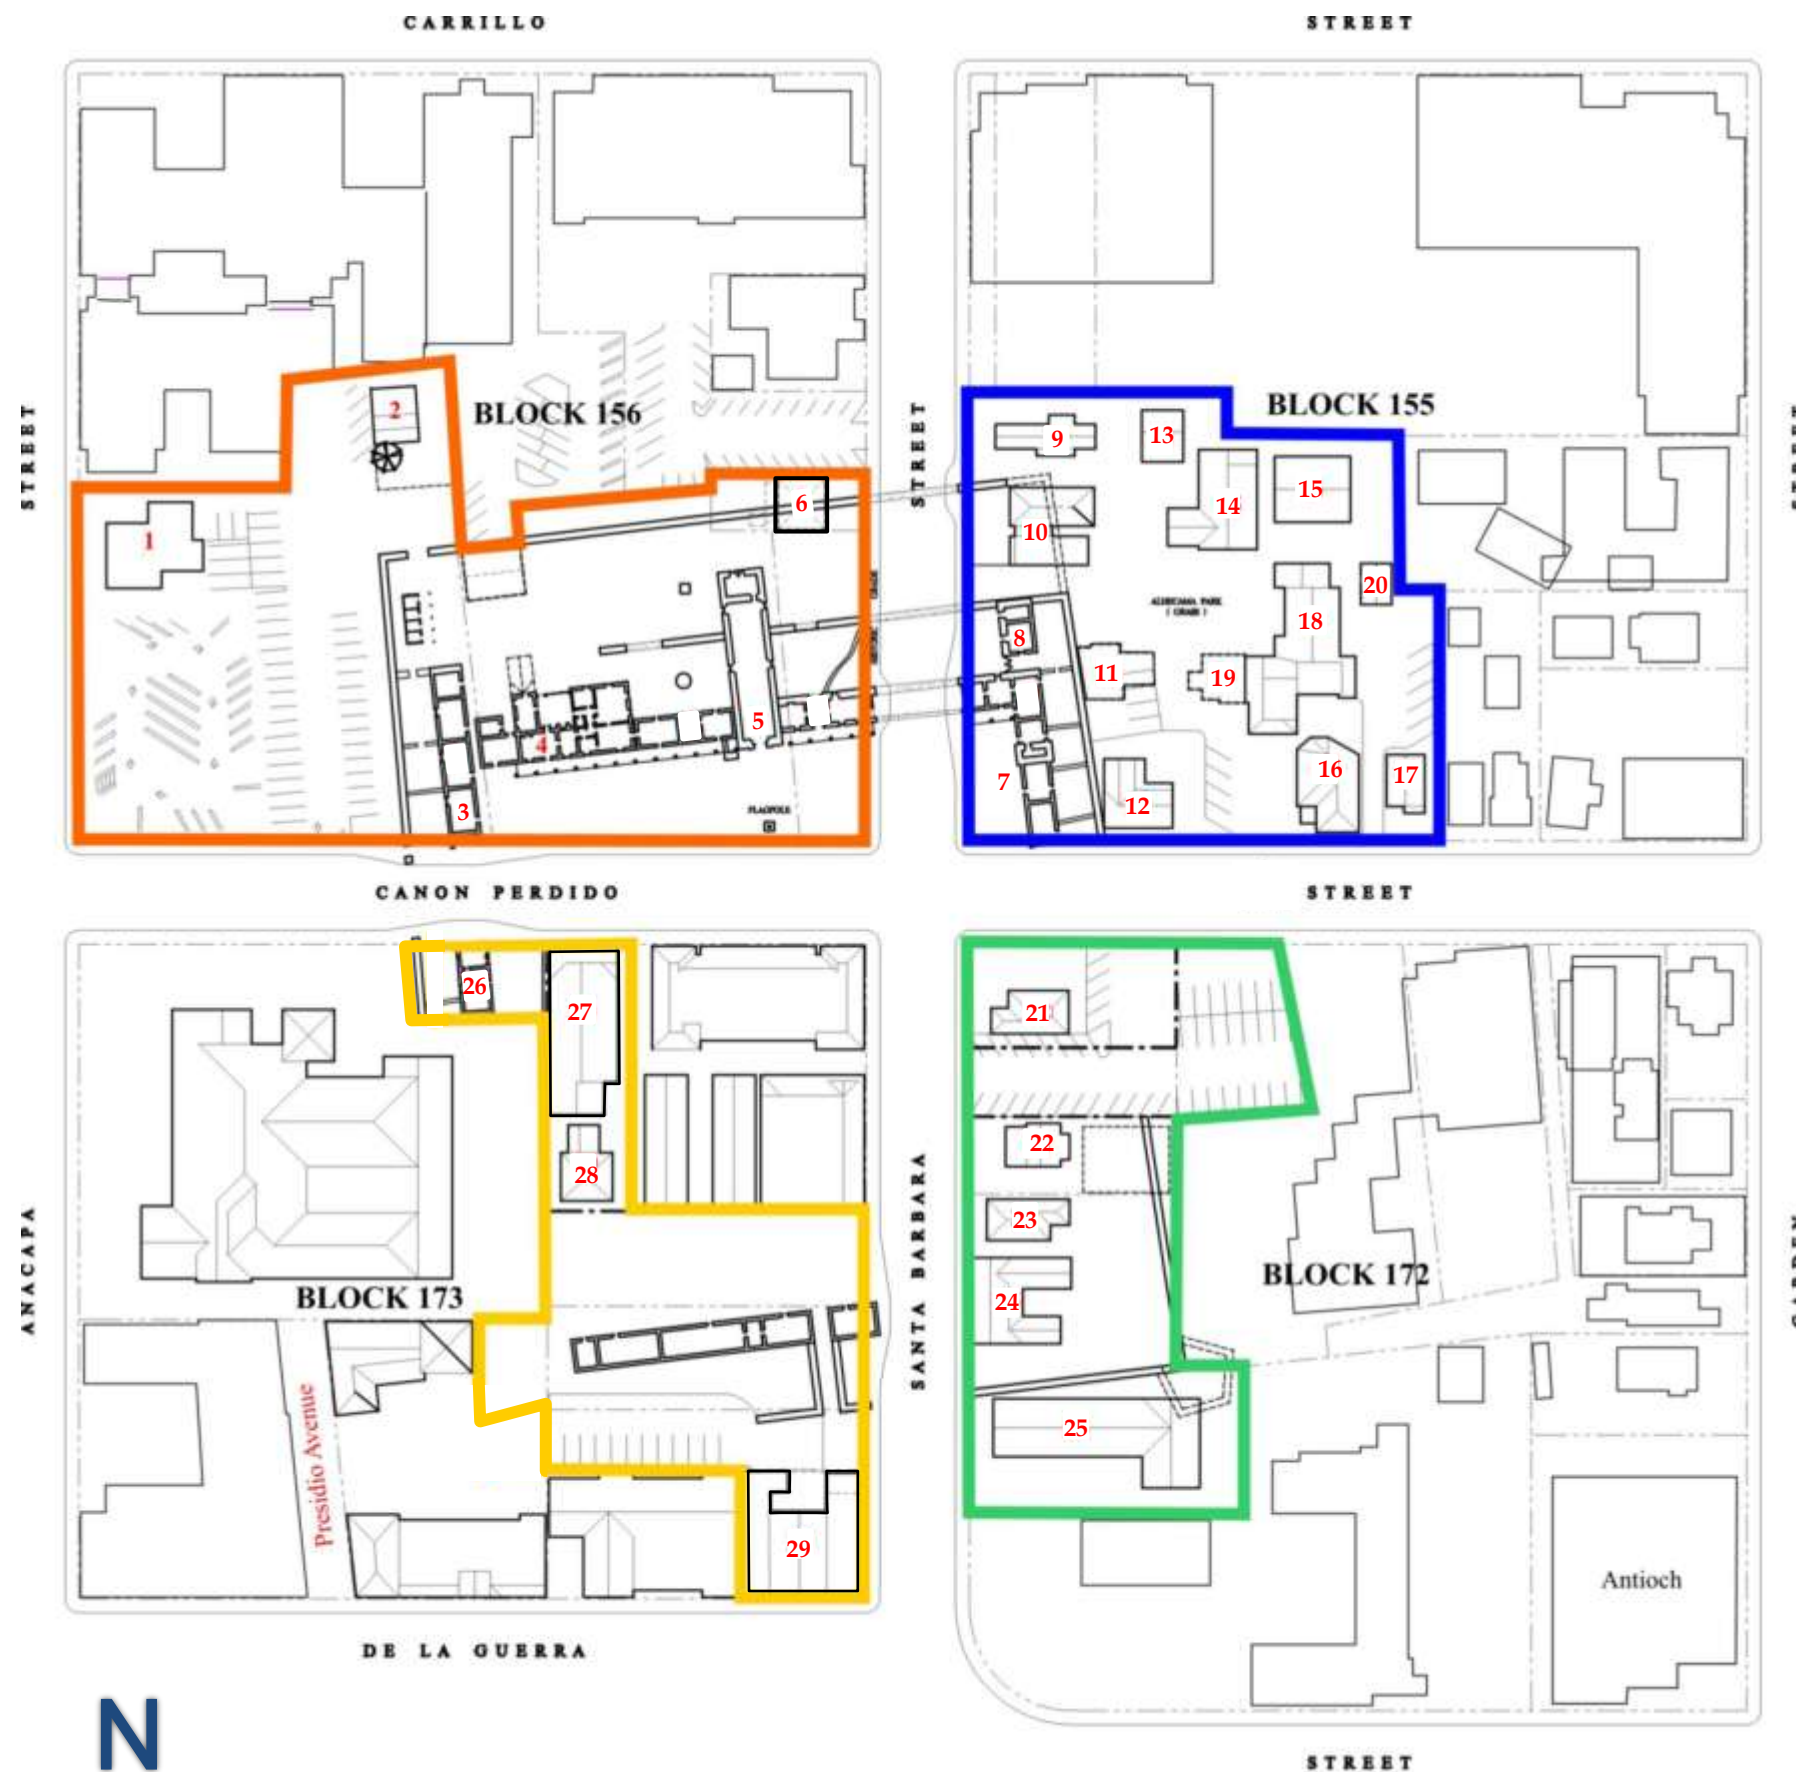

California State Parks
El Presidio de Santa Barbara
State Historic Park
INTERPRETATION MASTER PLAN

FIGURE 3

HISTORIC STRUCTURE INVENTORY

Block 156

1. Cota-Knox House
2. Buenaventura Pico Adobe
3. Northwest Corner Visitor Center
4. Cañedo Adobe (Whittaker)
5. Padre's Quarters, Chapel, and Comandancia
6. Bonilla House

Block 155

7. Northeast Corner
8. Cocina
9. Archaeology Lab
10. 914 Santa Barbara Street
11. 912 Santa Barbara Street
12. 209 East Canon Perdido Street
13. Hoff Hospital Building
14. Alhecama Studios
15. Marisol Room
16. Presidio Research Center
17. Education Offices
18. Alhecama Theatre
19. Edison Building
20. Ladrillo Room

Block 172

21. Moullet House
22. 828 Santa Barbara Street
23. 824 Santa Barbara Street
24. Rochin Adobe
25. 814 Santa Barbara Street (Anacapa Sch)

Block 173

26. El Cuartel
27. Jimmy's Oriental Gardens
28. Chung Residence
29. 131-137 East De La Guerra

2. Pico Adobe (c. 1840)

4. Cañedo Adobe (1788)

22. Moullet House (1896)

25. Rochin Adobe (1856)

27. El Cuartel (1788)