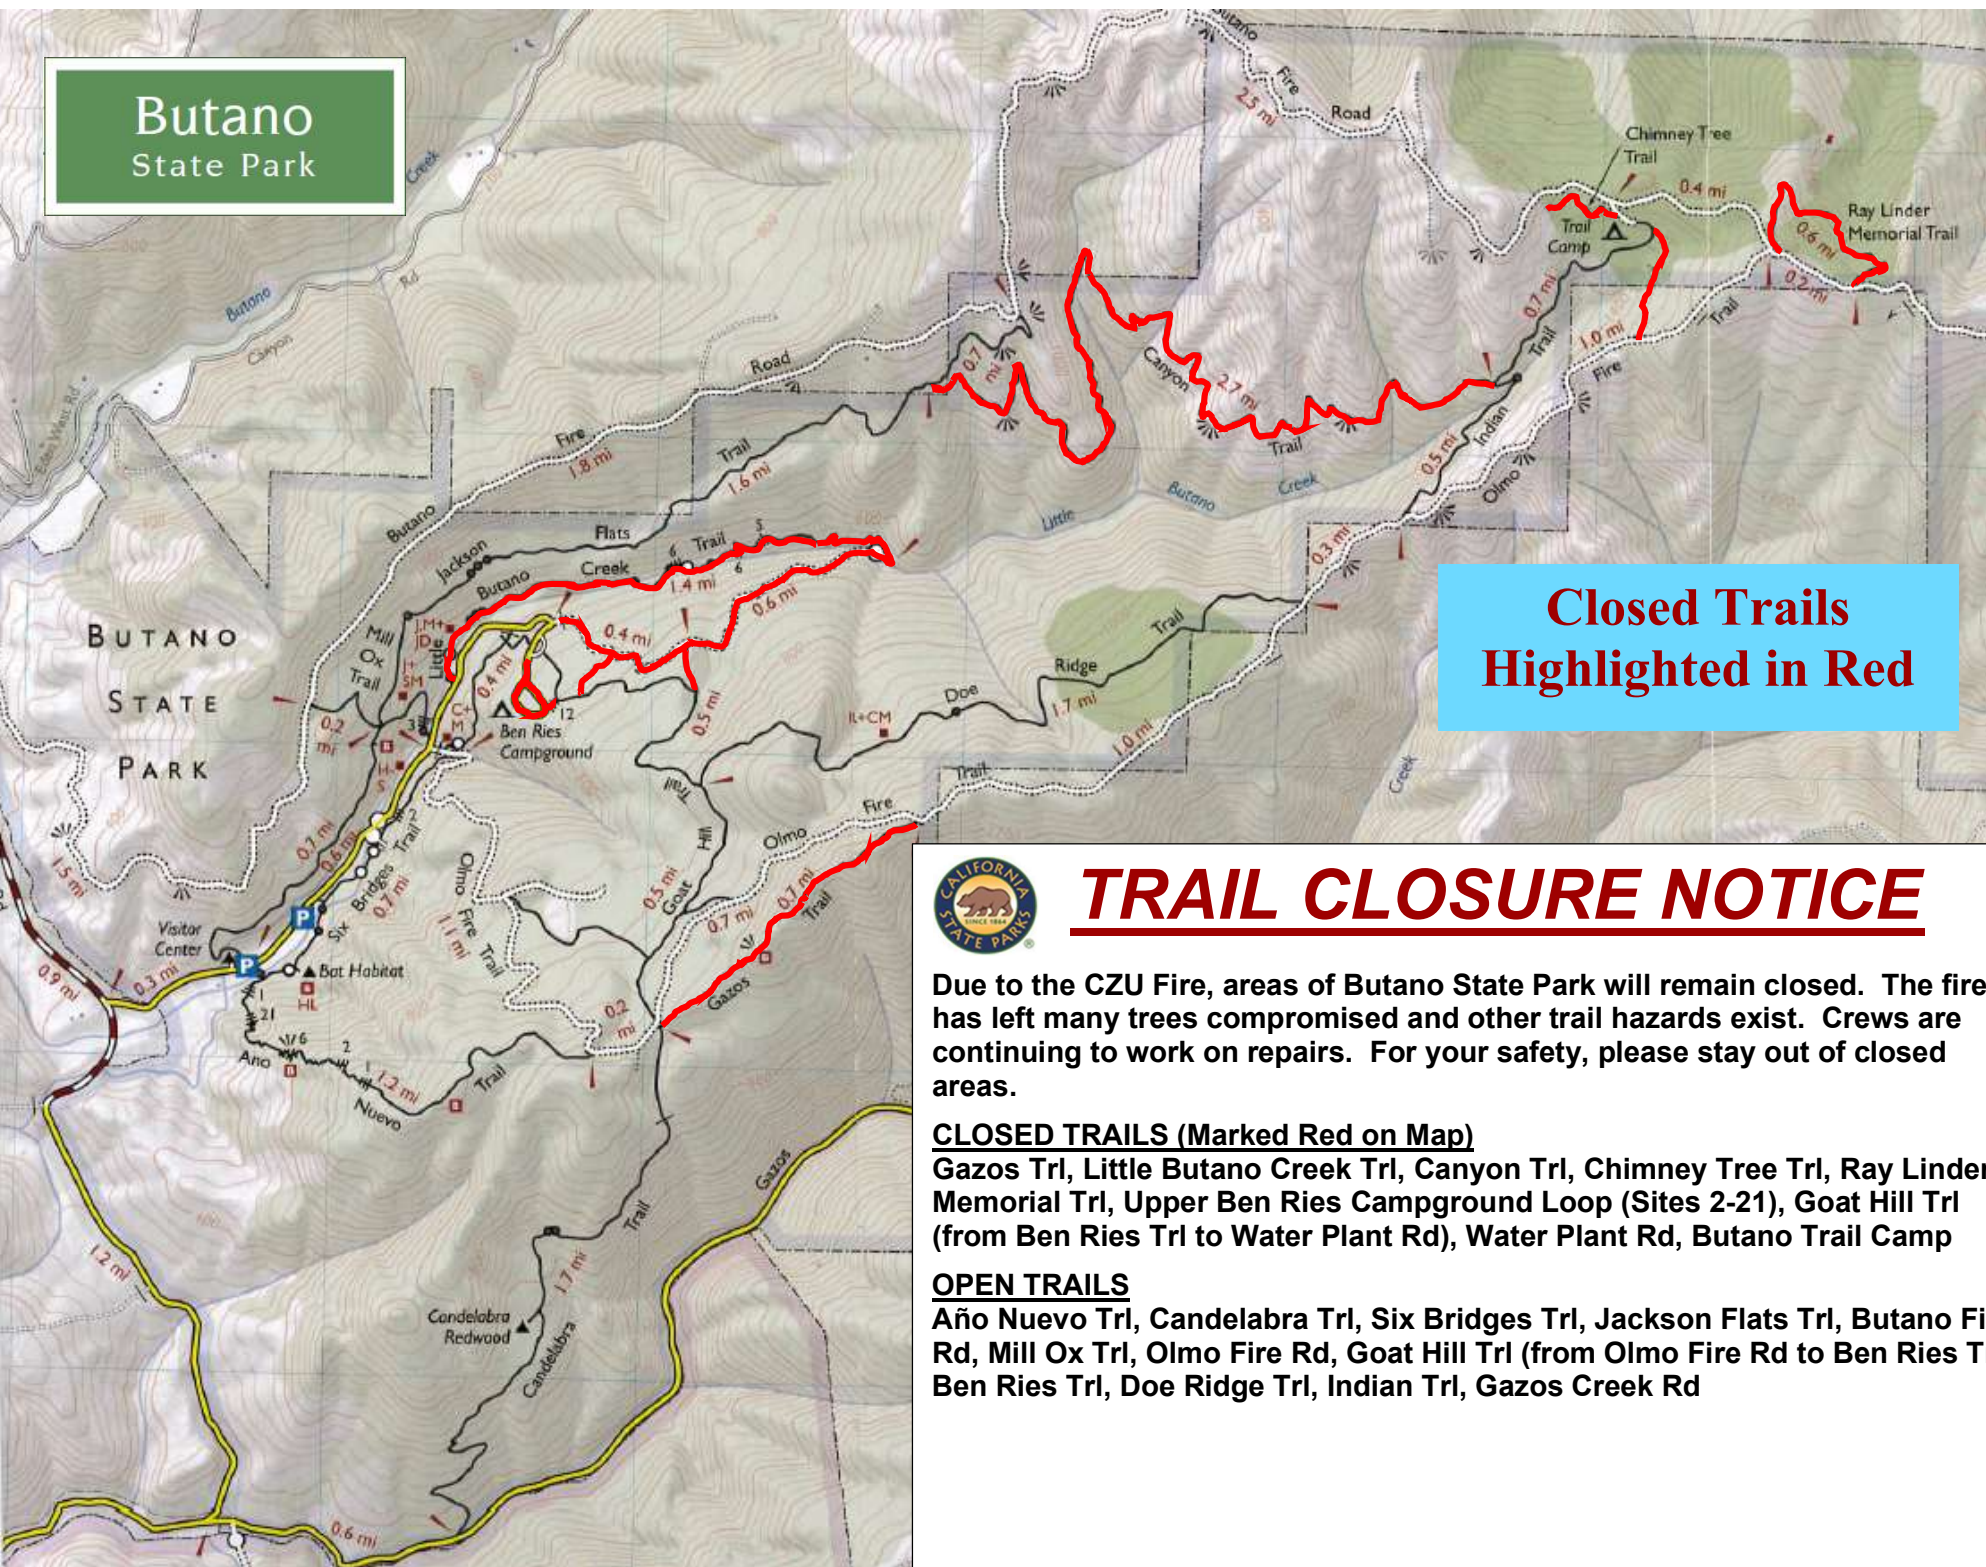

# Butano State Park

**Closed Trails  
Highlighted in Red**

## **TRAIL CLOSURE NOTICE**

Due to the CZU Fire, areas of Butano State Park will remain closed. The fire has left many trees compromised and other trail hazards exist. Crews are continuing to work on repairs. For your safety, please stay out of closed areas.

### **CLOSED TRAILS (Marked Red on Map)**

Gazos Trl, Little Butano Creek Trl, Canyon Trl, Chimney Tree Trl, Ray Linder Memorial Trl, Upper Ben Ries Campground Loop (Sites 2-21), Goat Hill Trl (from Ben Ries Trl to Water Plant Rd), Water Plant Rd, Butano Trail Camp

### **OPEN TRAILS**

Año Nuevo Trl, Candelabra Trl, Six Bridges Trl, Jackson Flats Trl, Butano Fire Rd, Mill Ox Trl, Olmo Fire Rd, Goat Hill Trl (from Olmo Fire Rd to Ben Ries Trl), Ben Ries Trl, Doe Ridge Trl, Indian Trl, Gazos Creek Rd