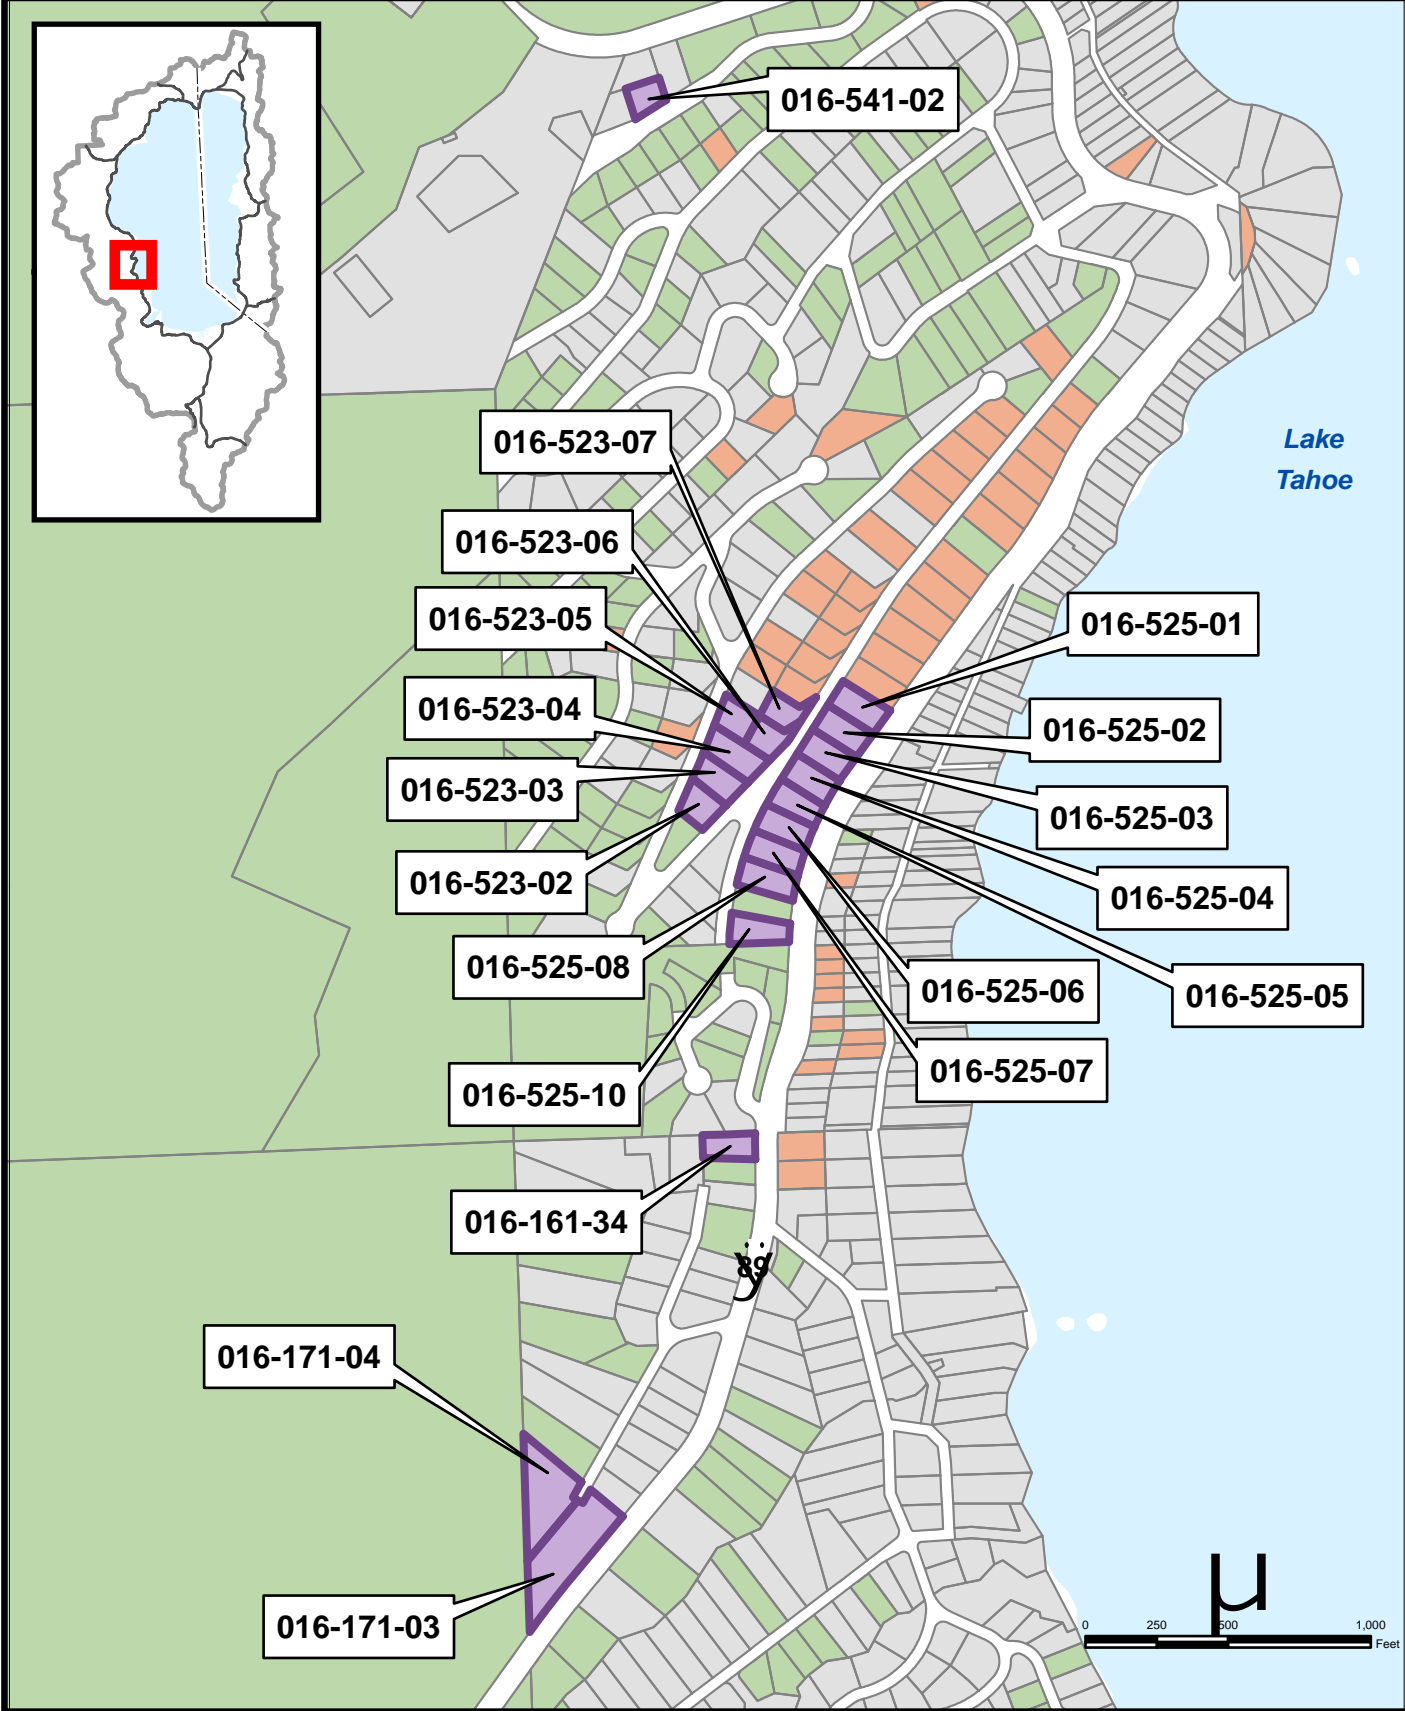

EXHIBIT B

Proposed Tahoe Conservancy/State Parks Land Exchange: Ed Z'Berg

Ownership

- CTC
- DPR
- USFS

 Proposed Transfer to CTC

California Tahoe Conservancy

June 2013

Map for reference purposes only.  
Sources: TRPA; El Dorado County