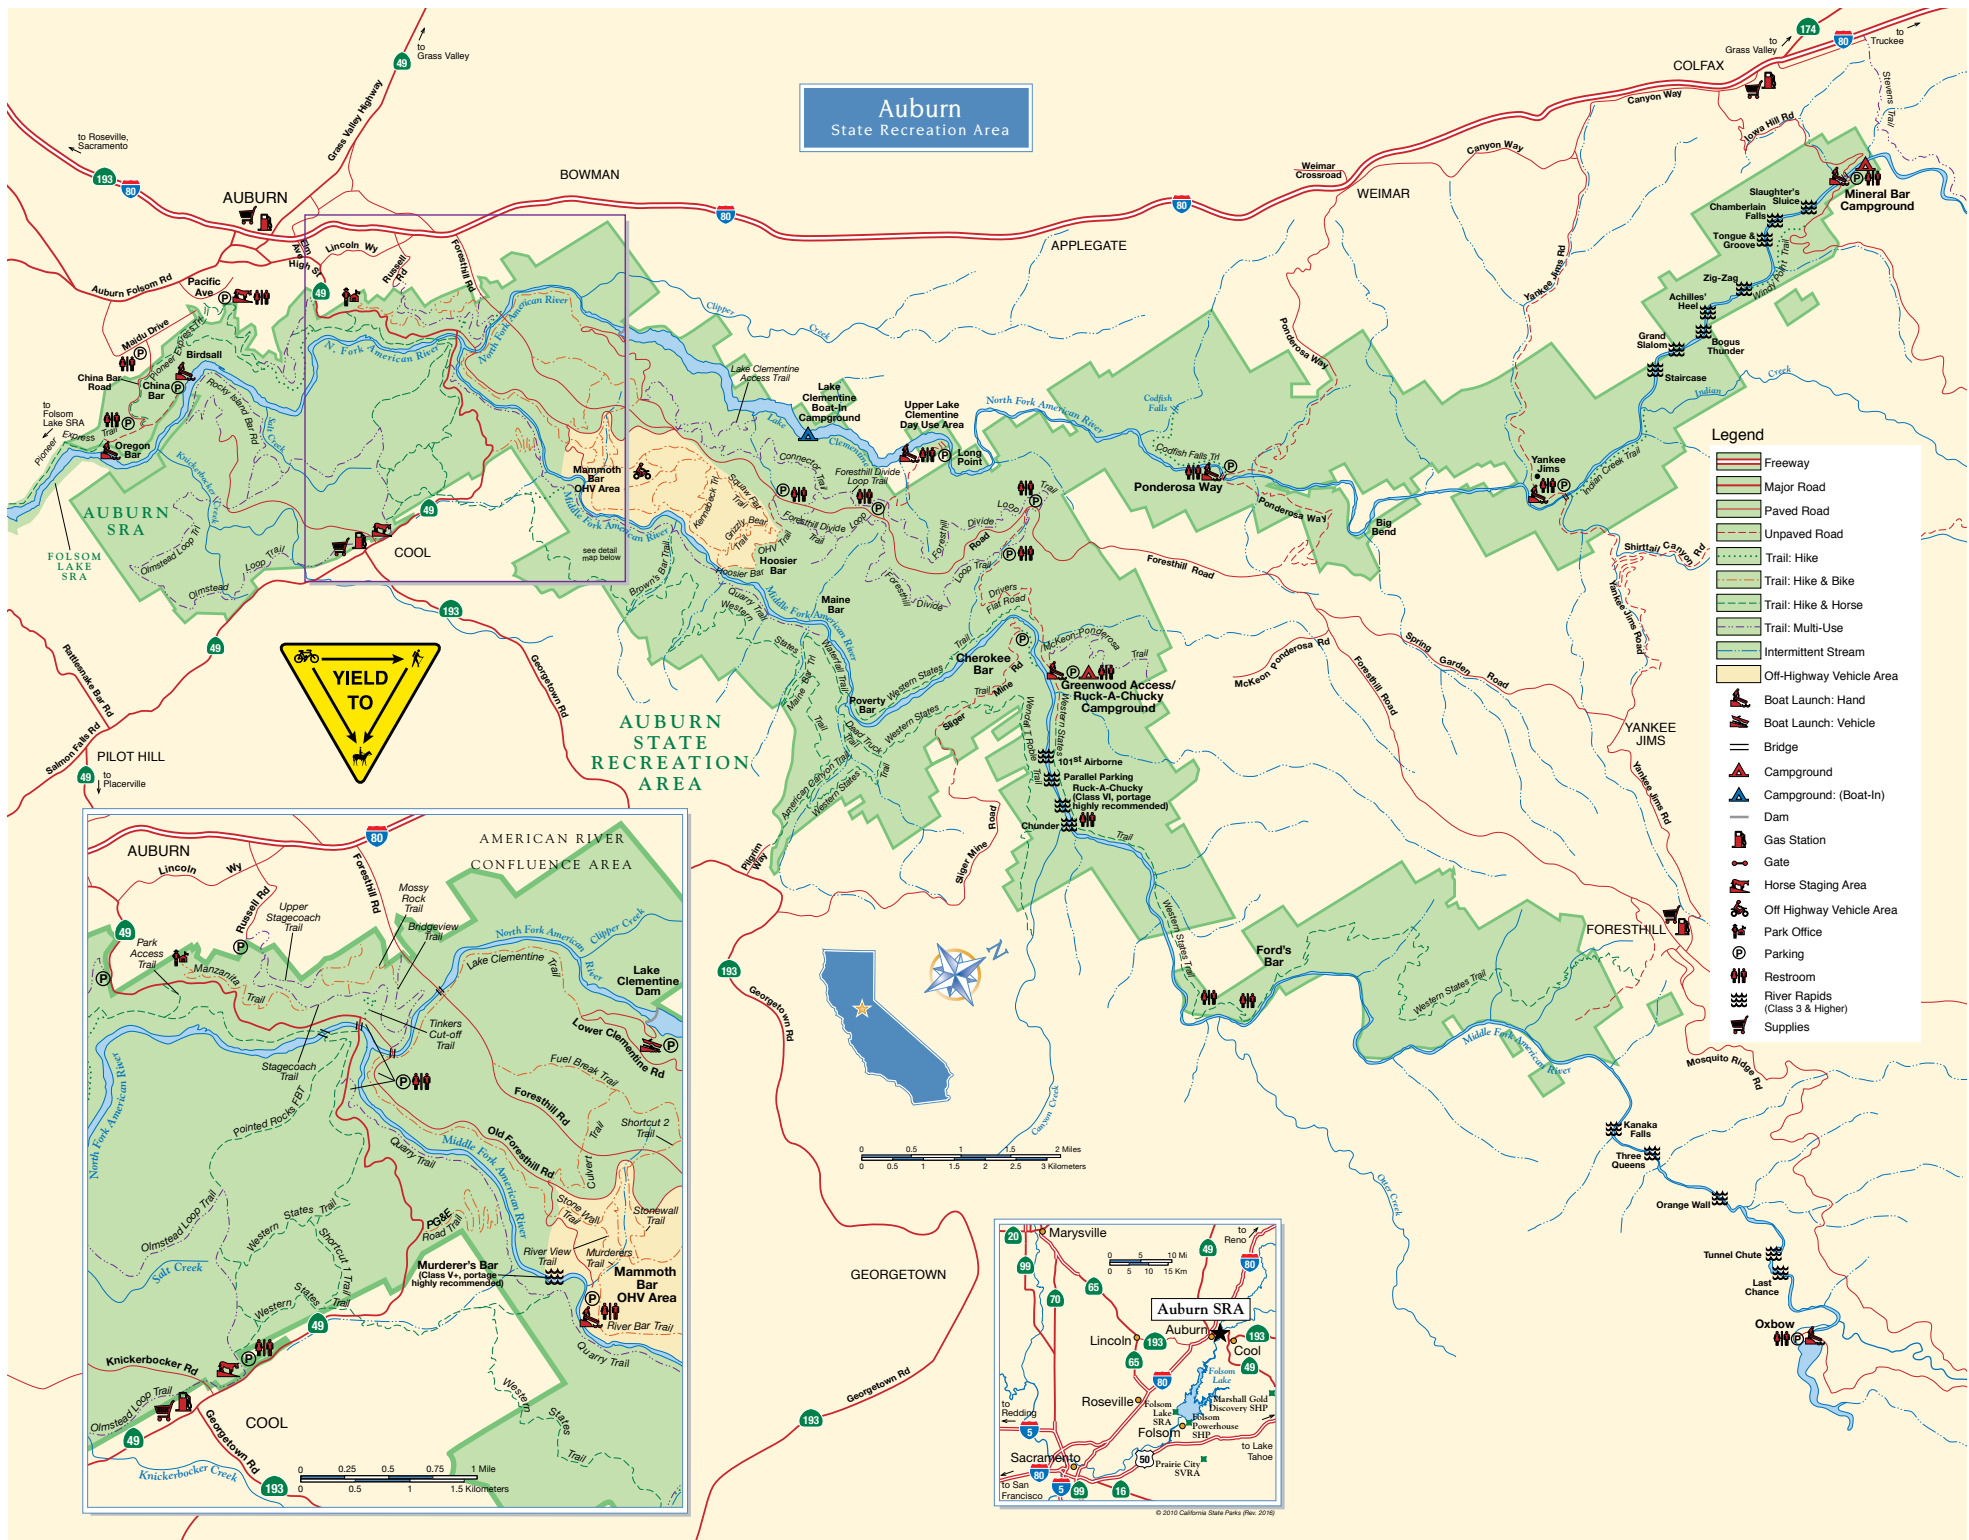

Auburn State Recreation Area

- Legend**
- Freeway
 - Major Road
 - Paved Road
 - Unpaved Road
 - Trail: Hike
 - Trail: Hike & Bike
 - Trail: Hike & Horse
 - Trail: Multi-Use
 - Intermittent Stream
 - Off-Highway Vehicle Area
 - Boat Launch: Hand
 - Boat Launch: Vehicle
 - Bridge
 - Campground
 - Campground: (Boat-In)
 - Gas Station
 - Gate
 - Horse Staging Area
 - Off Highway Vehicle Area
 - Park Office
 - Parking
 - Restroom
 - River Rapids (Class 3 & Higher)
 - Supplies

© 2010 California State Parks (Rev. 2016)