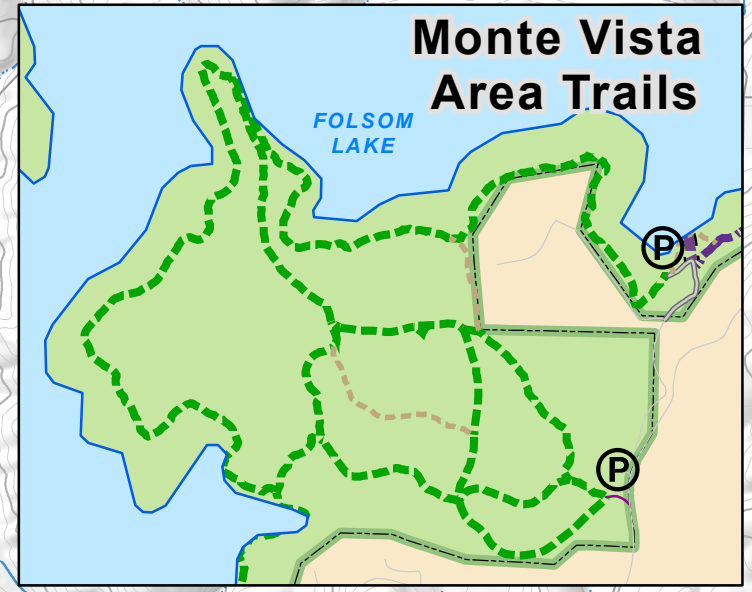

# Folsom Lake State Recreation Area

0 0.25 0.5 1 Miles

1:30,000

1 inch = 2,500 feet

Skunk Hollow River Access

Salmon Falls Raft Take-out & Trailhead

Old Salmon Falls

Monte Vista

Browns Ravine/  
Folsom Lake Marina

Legend	
	State Park Rd, Hike, Bike and Horse
	State Park Rd, None or not determined
	State Park Rd, No vehicles, Hike and Horse
	State Park Trl, Hike
	State Park Trl, Hike and Horse
	State Park Trl, Hike and Bike
	State Park Trl, Hike, Bike and Horse
	Undesignated Non-system routes
	State Park Trl, Hike, Accessible
	Paved Park Trails
	Paved Park Roads
	Developed Camp Area
	FLSRA Park Boundary
	Properties not Operated as CSP Units

# Trail Map South Fork Arm Folsom Lake