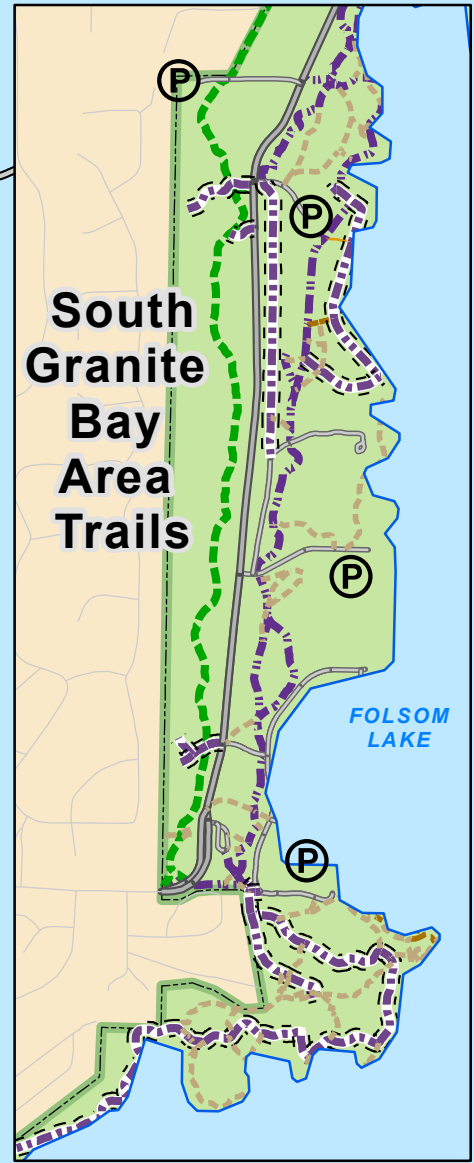

# Folsom Lake State Recreation Area

0 0.25 0.5 1 Miles

1:30,000

1 inch = 2,500 feet

Skunk Hollow River Access

Salmon Falls Raft Take-out & Trailhead

Old Salmon Falls

Monte Vista

Browns Ravine/  
Folsom Lake Marina

Legend	
	State Park Rd, Hike, Bike and Horse
	State Park Rd, None or not determined
	State Park Rd, No vehicles, Hike and Horse
	State Park Trl, Hike
	State Park Trl, Hike and Horse
	State Park Trl, Hike and Bike
	State Park Trl, Hike, Bike and Horse
	Undesignated Non-system routes
	State Park Trl, Hike, Accessible
	Paved Park Trails
	Paved Park Roads
	Developed Camp Area
	FLSRA Park Boundary
	Properties not Operated as CSP Units

# Trail Map South Fork Arm Folsom Lake