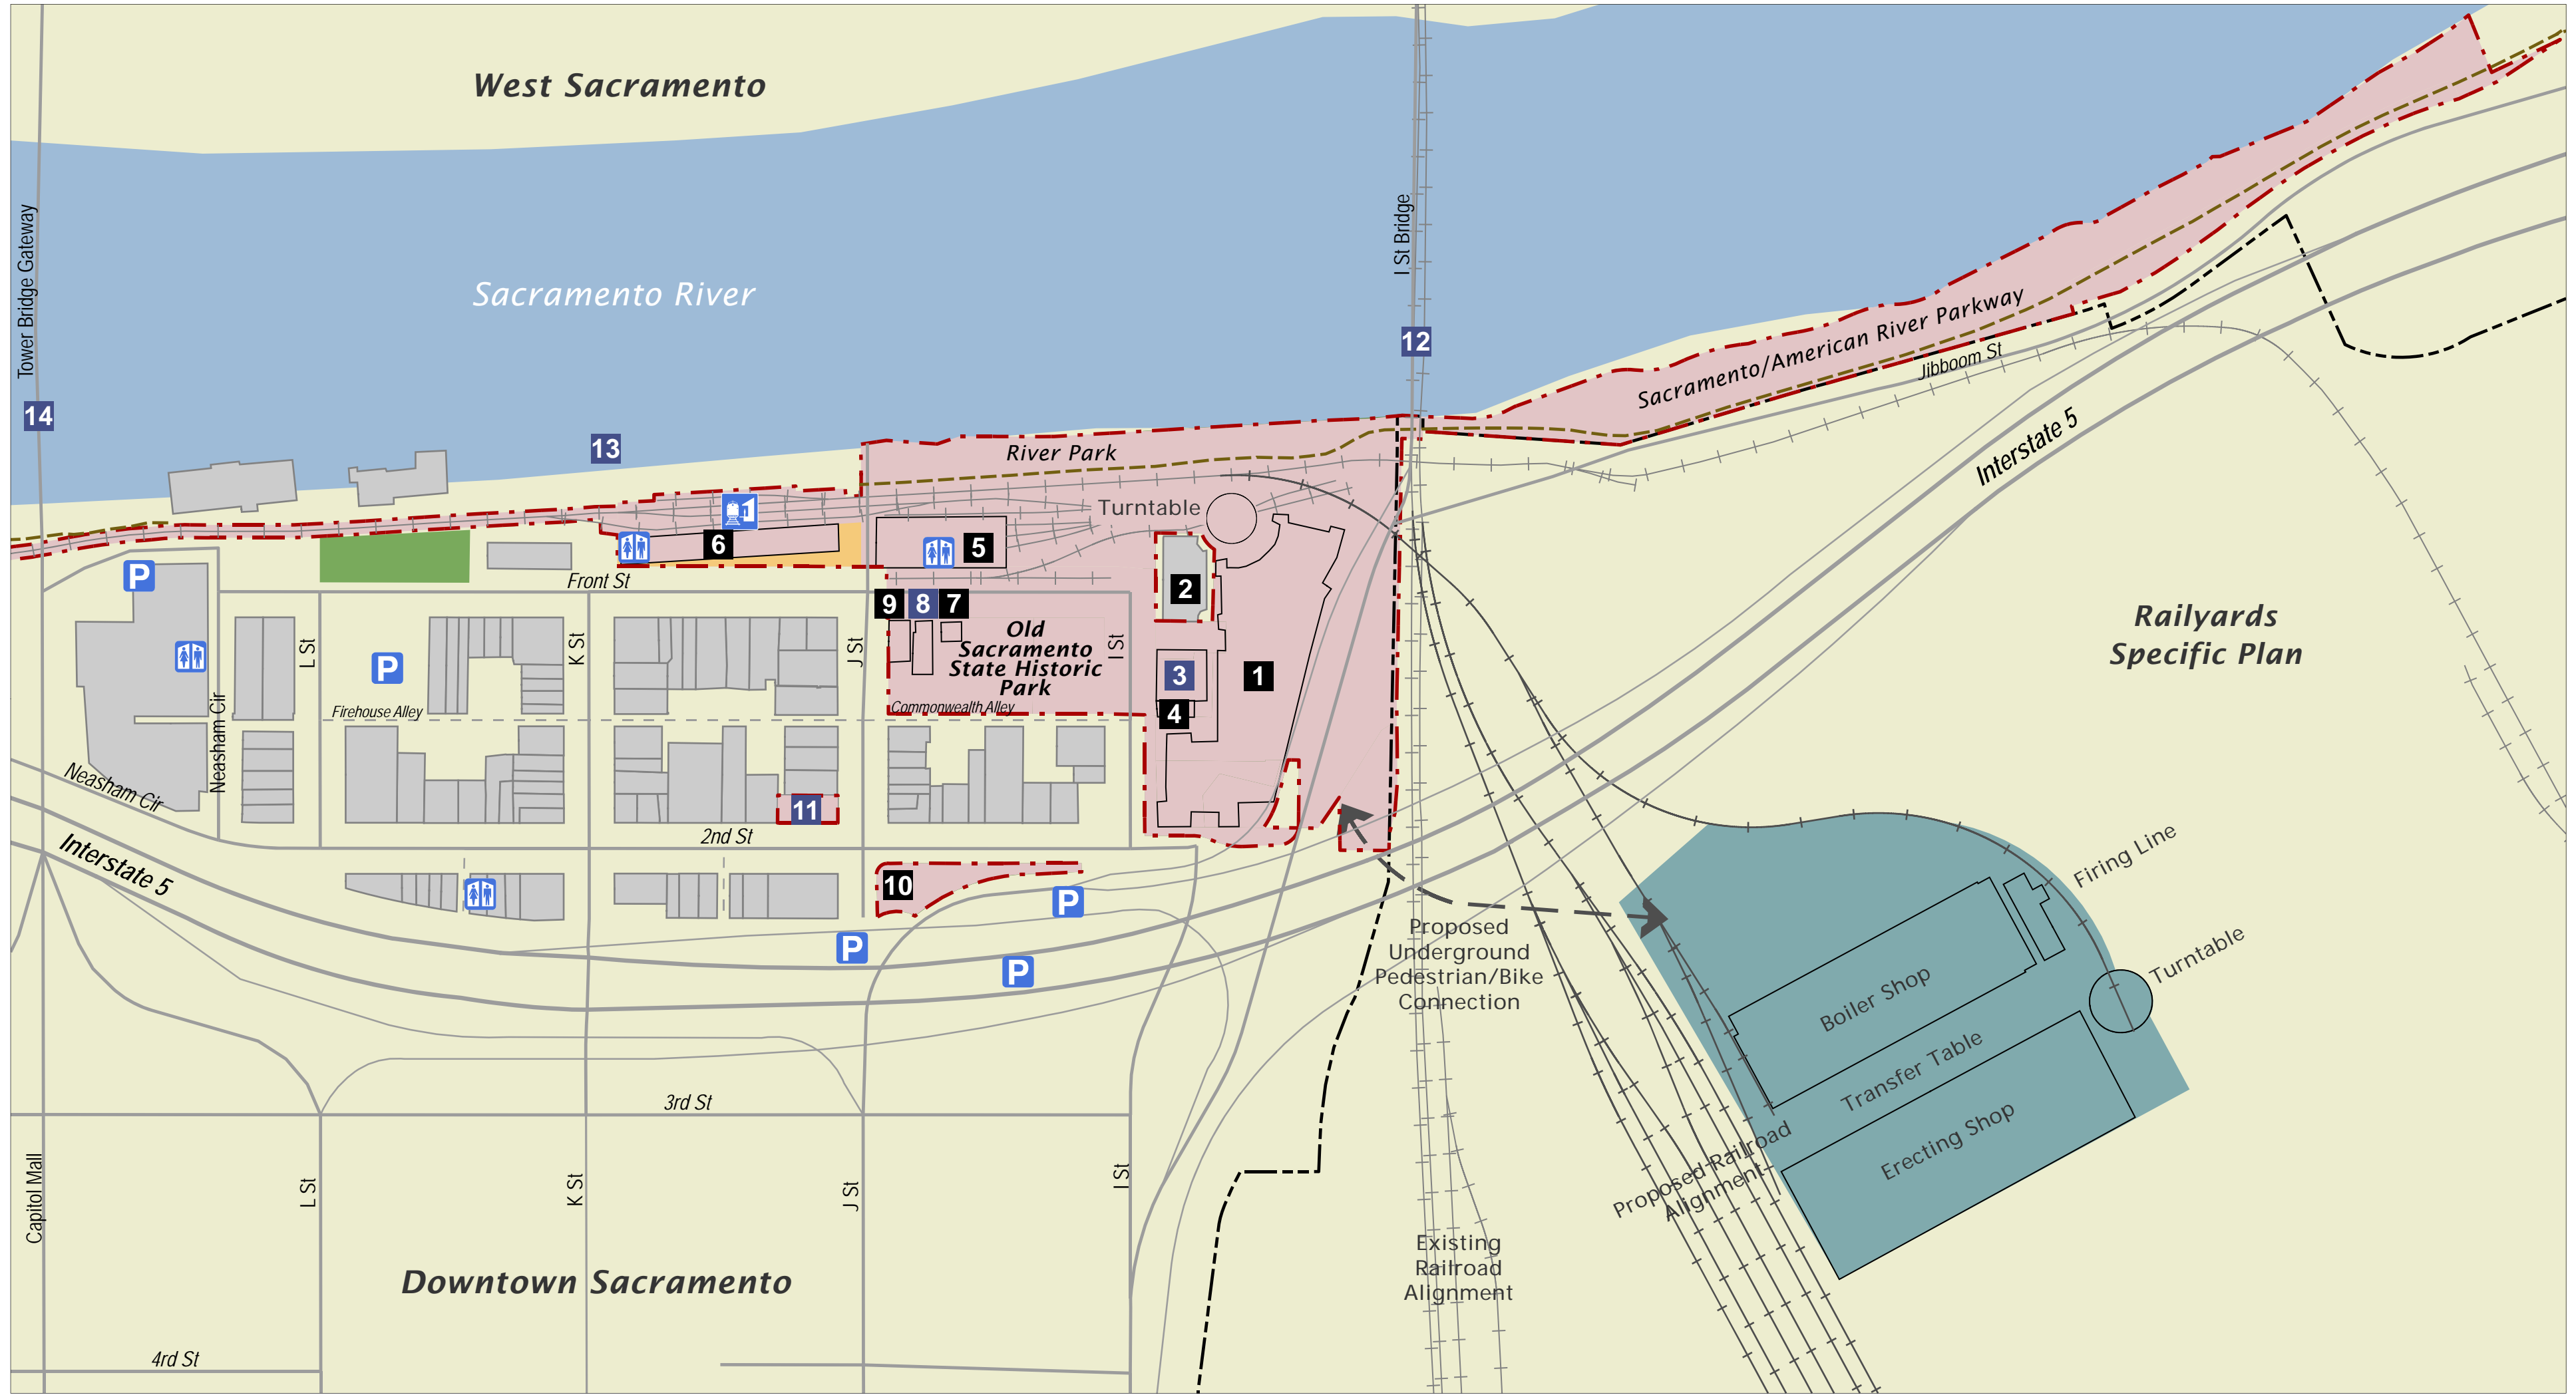

OLD SACRAMENTO STATE HISTORIC PARK GENERAL PLAN

POINTS OF INTEREST

LEGEND

Sacramento/American River Parkway	Planning Area	Point of Interest
Railroads	State Parks-Owned	Historic Landmarks
Freeways	Long Term Land Lease	NRHP National Register of Historic Places
Major Roads	Railyards Specific Plan	NHL National Historic Landmark
Waterfront Park	Railroad Technology Museum	CHL California Historic Landmark
Buildings	Parking	
State Parks-Owned Buildings	Restrooms	
	Train Ride-Sacramento Southern RR	

Points of Interests/Historic Landmarks

1 California State Railroad Museum	8 Eagle Theatre (CHL site)
2 Sacramento History Museum (City-Owned)	9 Tehama Building
3 Big Four Building (NHL)	10 Pony Express Monument
4 Dingley Spice and Coffee Mill	11 B. F Hastings Building (NHL; CHL)
5 Central Pacific Railroad "Passenger Station"	12 I St Bridge (NRHP)
6 Central Pacific Railroad "Freight Depot"	13 Delta King (NRHP)
7 Connecticut, Mining, and Trading Co.	14 Tower Bridge (NRHP)

Base Map: CA State Parks X 08110141.04 020 9/10	