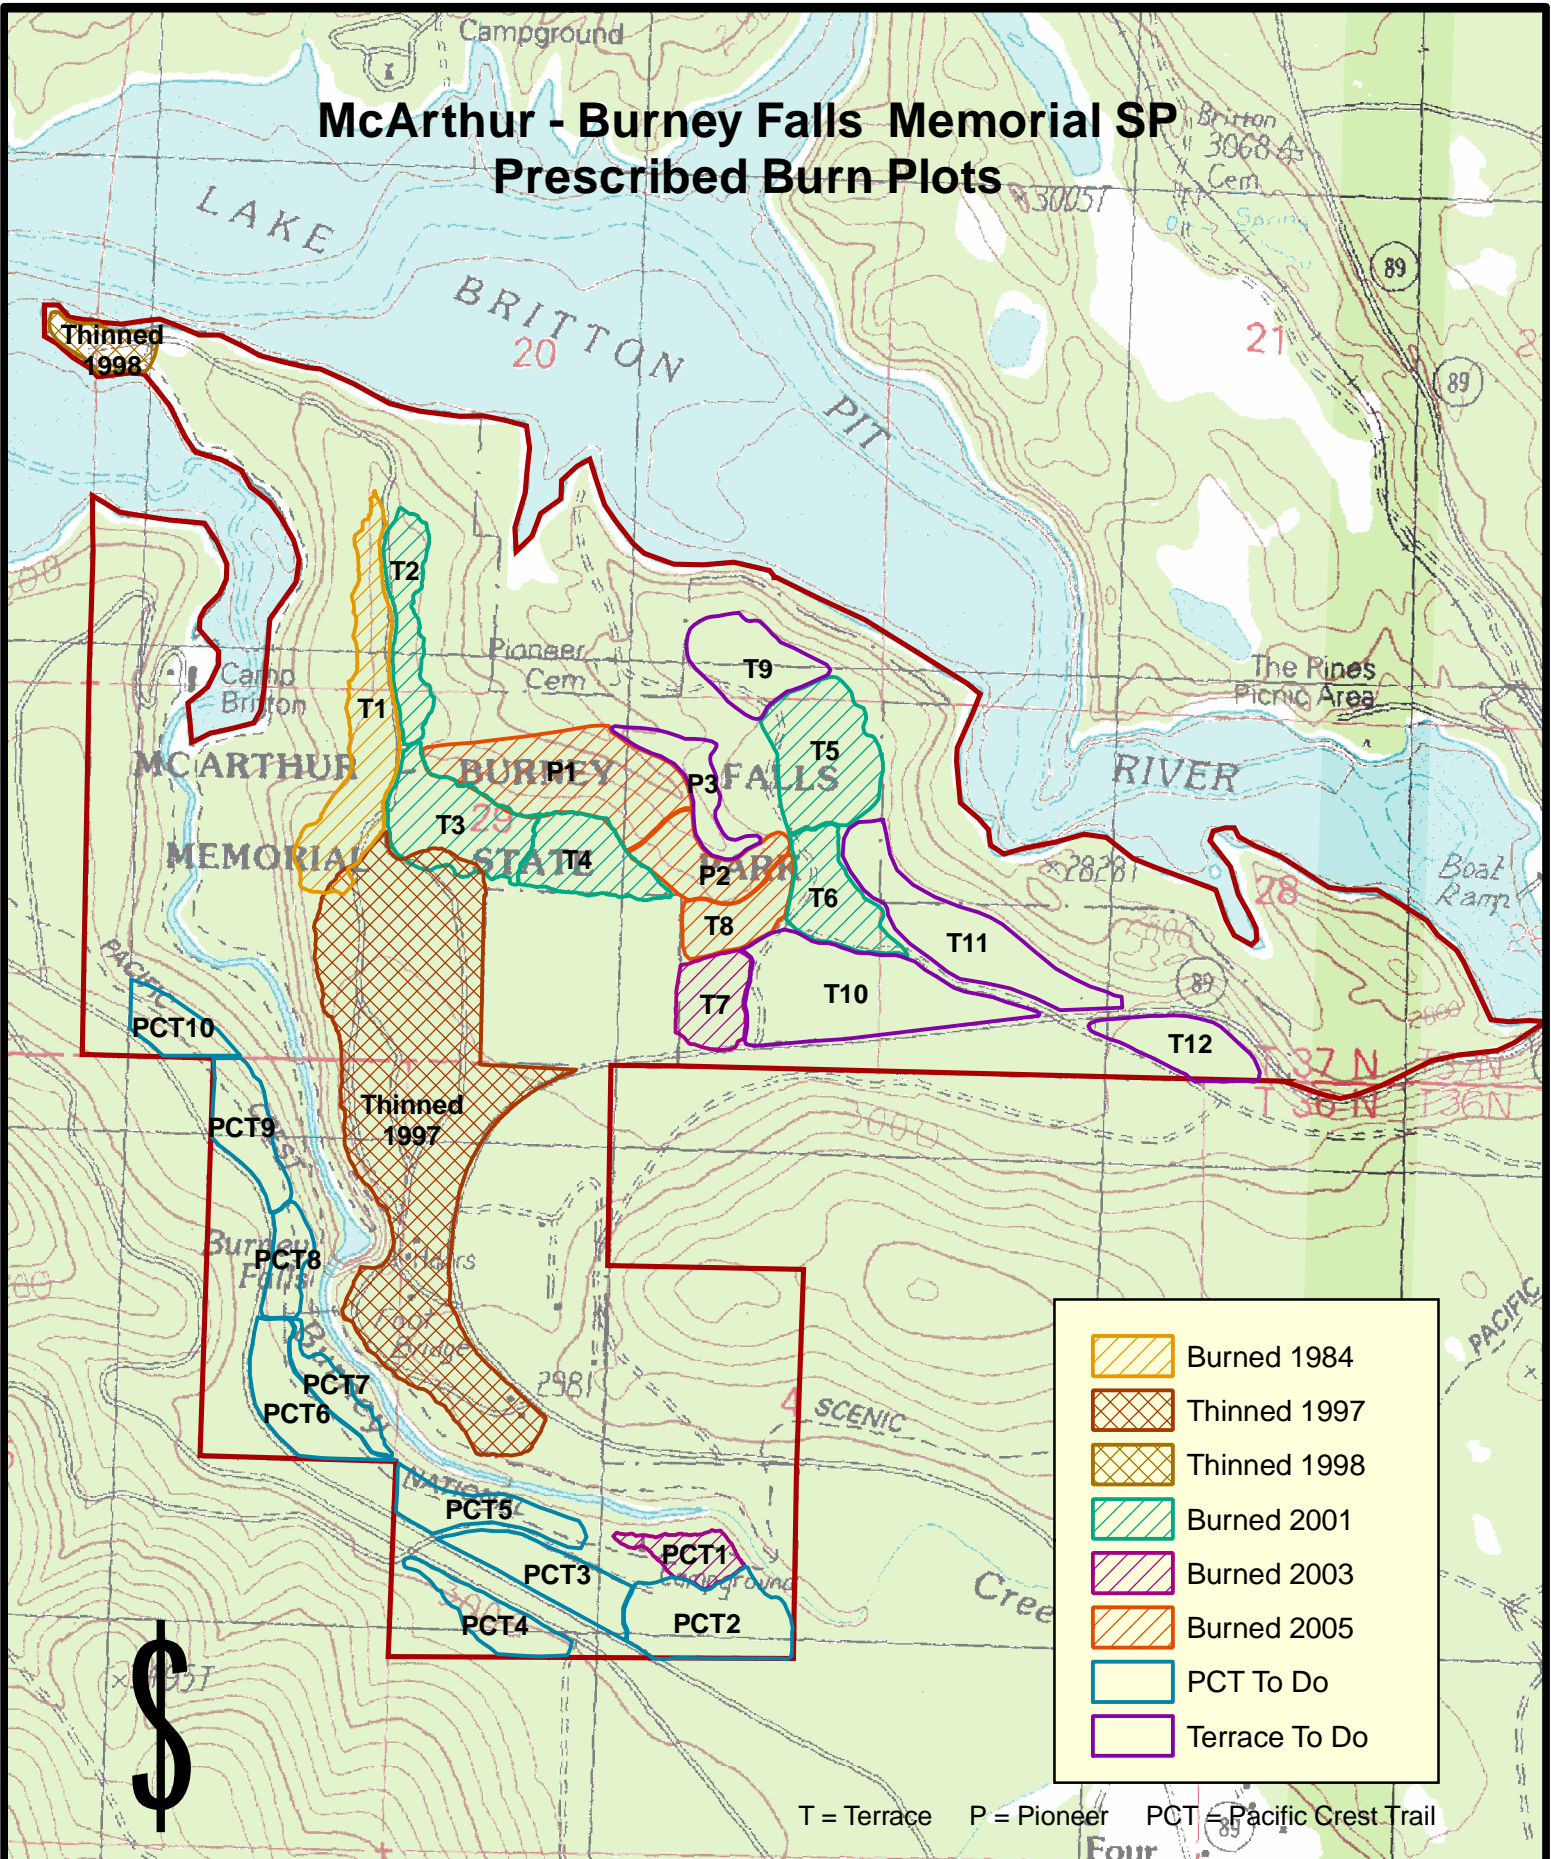

# McArthur - Burney Falls Memorial SP Prescribed Burn Plots

	Burned 1984
	Thinned 1997
	Thinned 1998
	Burned 2001
	Burned 2003
	Burned 2005
	PCT To Do
	Terrace To Do

T = Terrace    P = Pioneer    PCT = Pacific Crest Trail