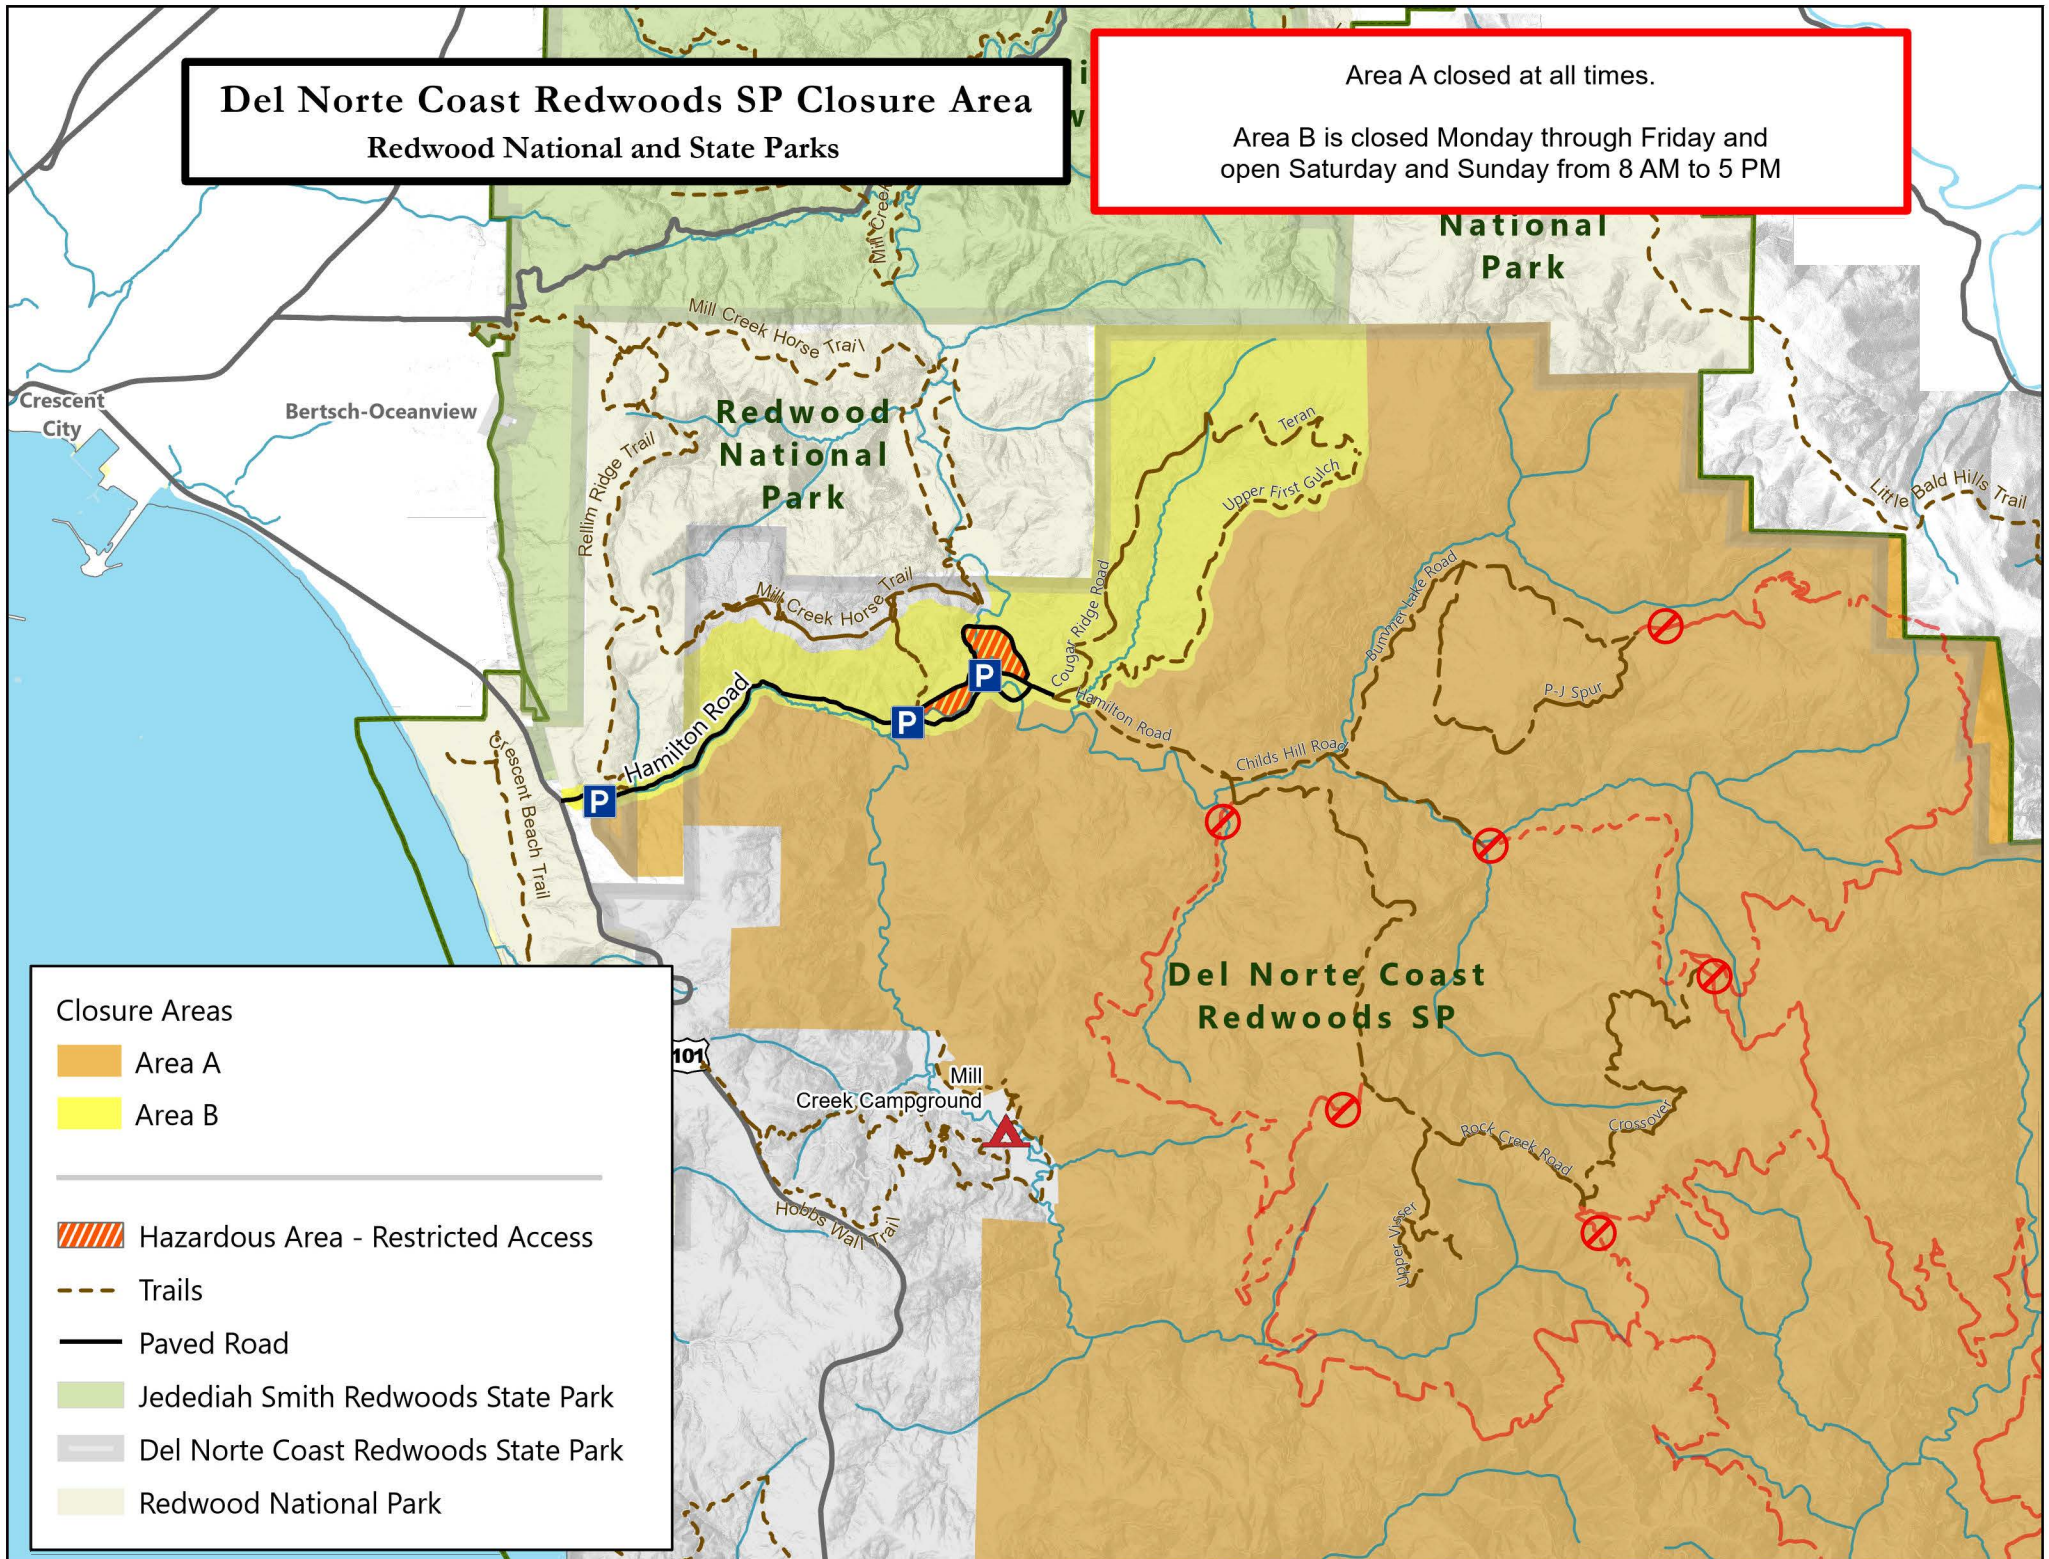

# Del Norte Coast Redwoods SP Closure Area

## Redwood National and State Parks

Area A closed at all times.

Area B is closed Monday through Friday and open Saturday and Sunday from 8 AM to 5 PM

### Closure Areas

- Area A
- Area B

Hazardous Area - Restricted Access

Trails

Paved Road

Jedediah Smith Redwoods State Park

Del Norte Coast Redwoods State Park

Redwood National Park