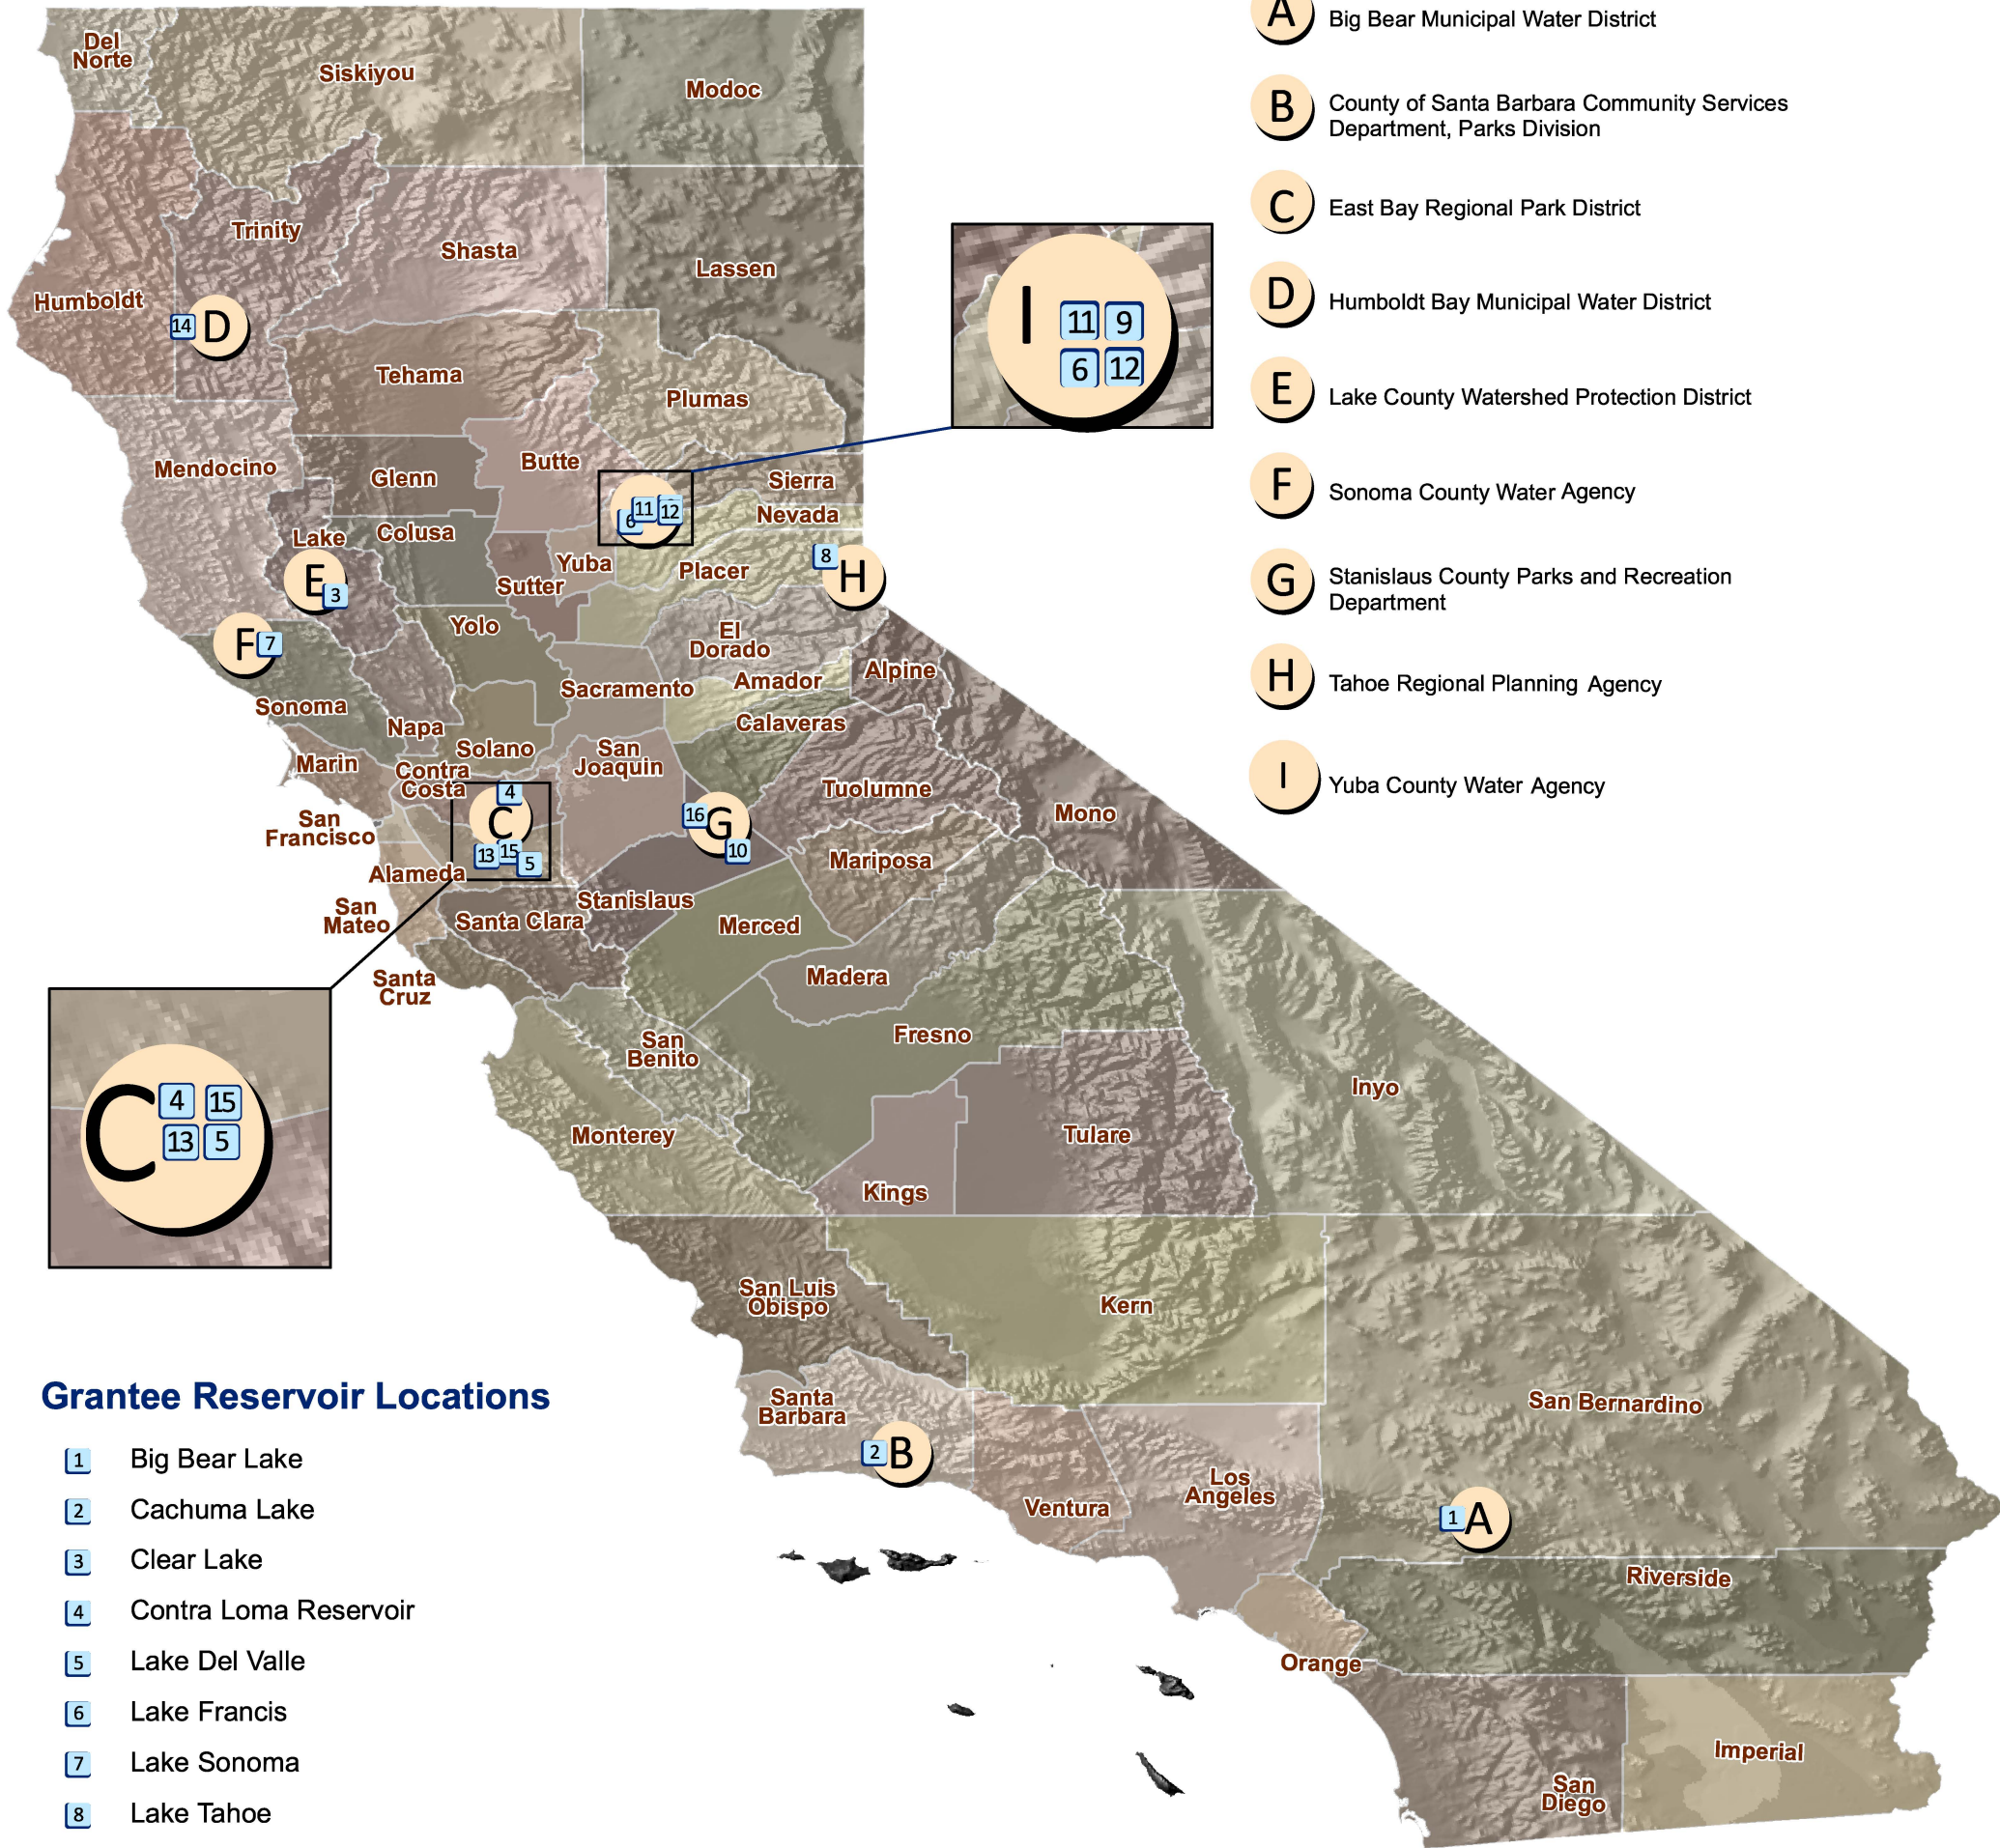

Quagga and Zebra Mussel Infestation Prevention Grant Program for 2021

California Department of Parks and Recreation
Division of Boating and Waterways

Grantee Agencies

- A** Big Bear Municipal Water District
- B** County of Santa Barbara Community Services Department, Parks Division
- C** East Bay Regional Park District
- D** Humboldt Bay Municipal Water District
- E** Lake County Watershed Protection District
- F** Sonoma County Water Agency
- G** Stanislaus County Parks and Recreation Department
- H** Tahoe Regional Planning Agency
- I** Yuba County Water Agency

Grantee Reservoir Locations

- 1** Big Bear Lake
- 2** Cachuma Lake
- 3** Clear Lake
- 4** Contra Loma Reservoir
- 5** Lake Del Valle
- 6** Lake Francis
- 7** Lake Sonoma
- 8** Lake Tahoe
- 9** Log Cabin Diversion Dam Impoundment
- 10** Modesto Reservoir
- 11** New Bullards Bar Reservoir
- 12** Our House Diversion Dam Impoundment
- 13** Quarry Lakes Regional Recreation Area
- 14** Ruth Lake
- 15** Shadow Cliffs Reservoir
- 16** Woodward Reservoir