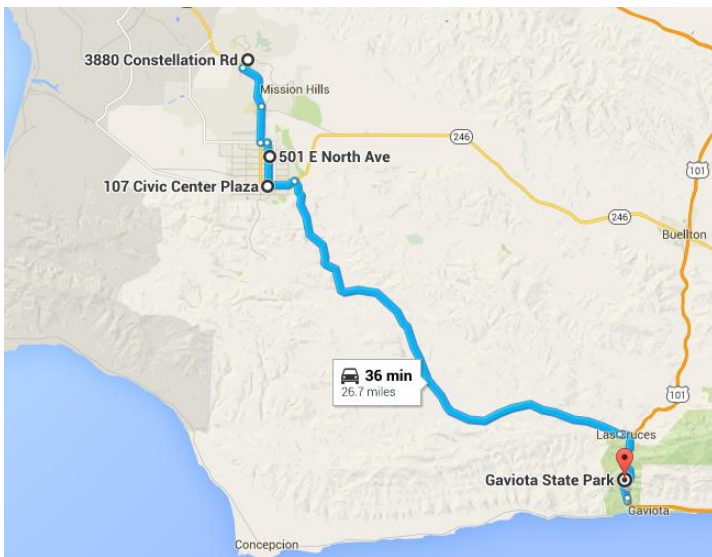

Bus Stop Schedule

Refugio Jr. Lifeguard Program

West Route (Vandenberg Village & Lompoc)

Vandenberg Village Credit Union: 3880 Constellation Rd. Lompoc, 93436

Drop Off Your Child BEFORE: 9:05a Pick Up at: 3:50p

Lompoc Public Library: 501 E. North Avenue, Lompoc, 93436

Drop Off Your Child BEFORE: 9:15a Pick Up at: 3:40p

Lompoc Police Station: 107 Civic Center Plaza, Lompoc, 93436

Drop Off Your Child BEFORE: 9:20a Pick Up at: 3:35p

East Route (Santa Ynez, Solvang, & Buellton)

Santa Ynez High School: 2975 E. Highway 246, Santa Ynez, 93460

Drop Off Your Child BEFORE: 9:00a Pick Up at: 4:10p

Solvang Veteran's Memorial Hall: 1745 Mission Drive, Solvang, 93463

Drop Off Your Child BEFORE: 9:05a Pick Up at: 3:55p

Albertson's Plaza in Buellton: 222 E. Highway 246, Buellton, 93427

Drop Off Your Child BEFORE: 9:15a Pick Up at: 3:45p

Lompoc Route

Santa Ynez, Solvang, & Buellton Route