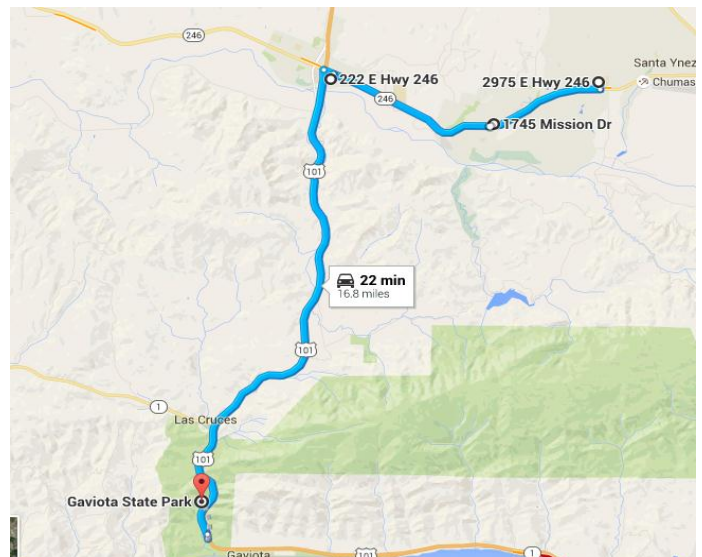

Lompoc Public Library: 501 E. North Avenue, Lompoc, 93436

Drop Off Your Child BEFORE: 9:15a Pick Up at: 3:40p

Lompoc Police Station: 107 Civic Center Plaza, Lompoc, 93436

Drop Off Your Child BEFORE: 9:20a Pick Up at: 3:35p

East Route (Santa Ynez, Solvang, & Buellton)

Santa Ynez High School: 2975 E. Highway 246, Santa Ynez, 93460

Drop Off Your Child BEFORE: 9:00a Pick Up at: 4:10p

Solvang Veteran's Memorial Hall: 1745 Mission Drive, Solvang, 93463

Drop Off Your Child BEFORE: 9:05a Pick Up at: 3:55p

Albertson's Plaza in Buellton: 222 E. Highway 246, Buellton, 93427

Drop Off Your Child BEFORE: 9:15a Pick Up at: 3:45p

Lompoc Route

Santa Ynez, Solvang, & Buellton Route

Please note that the JG program is held at Refugio MOST Mondays and Wednesdays and at El Capitan on MOST Tuesdays and Thursdays. The program will be held at neighboring beaches on Fridays. Special bus schedules may occur during special events. If so, a Special Bus Schedule will be handed out to the kids in advance of the field trip or special event.