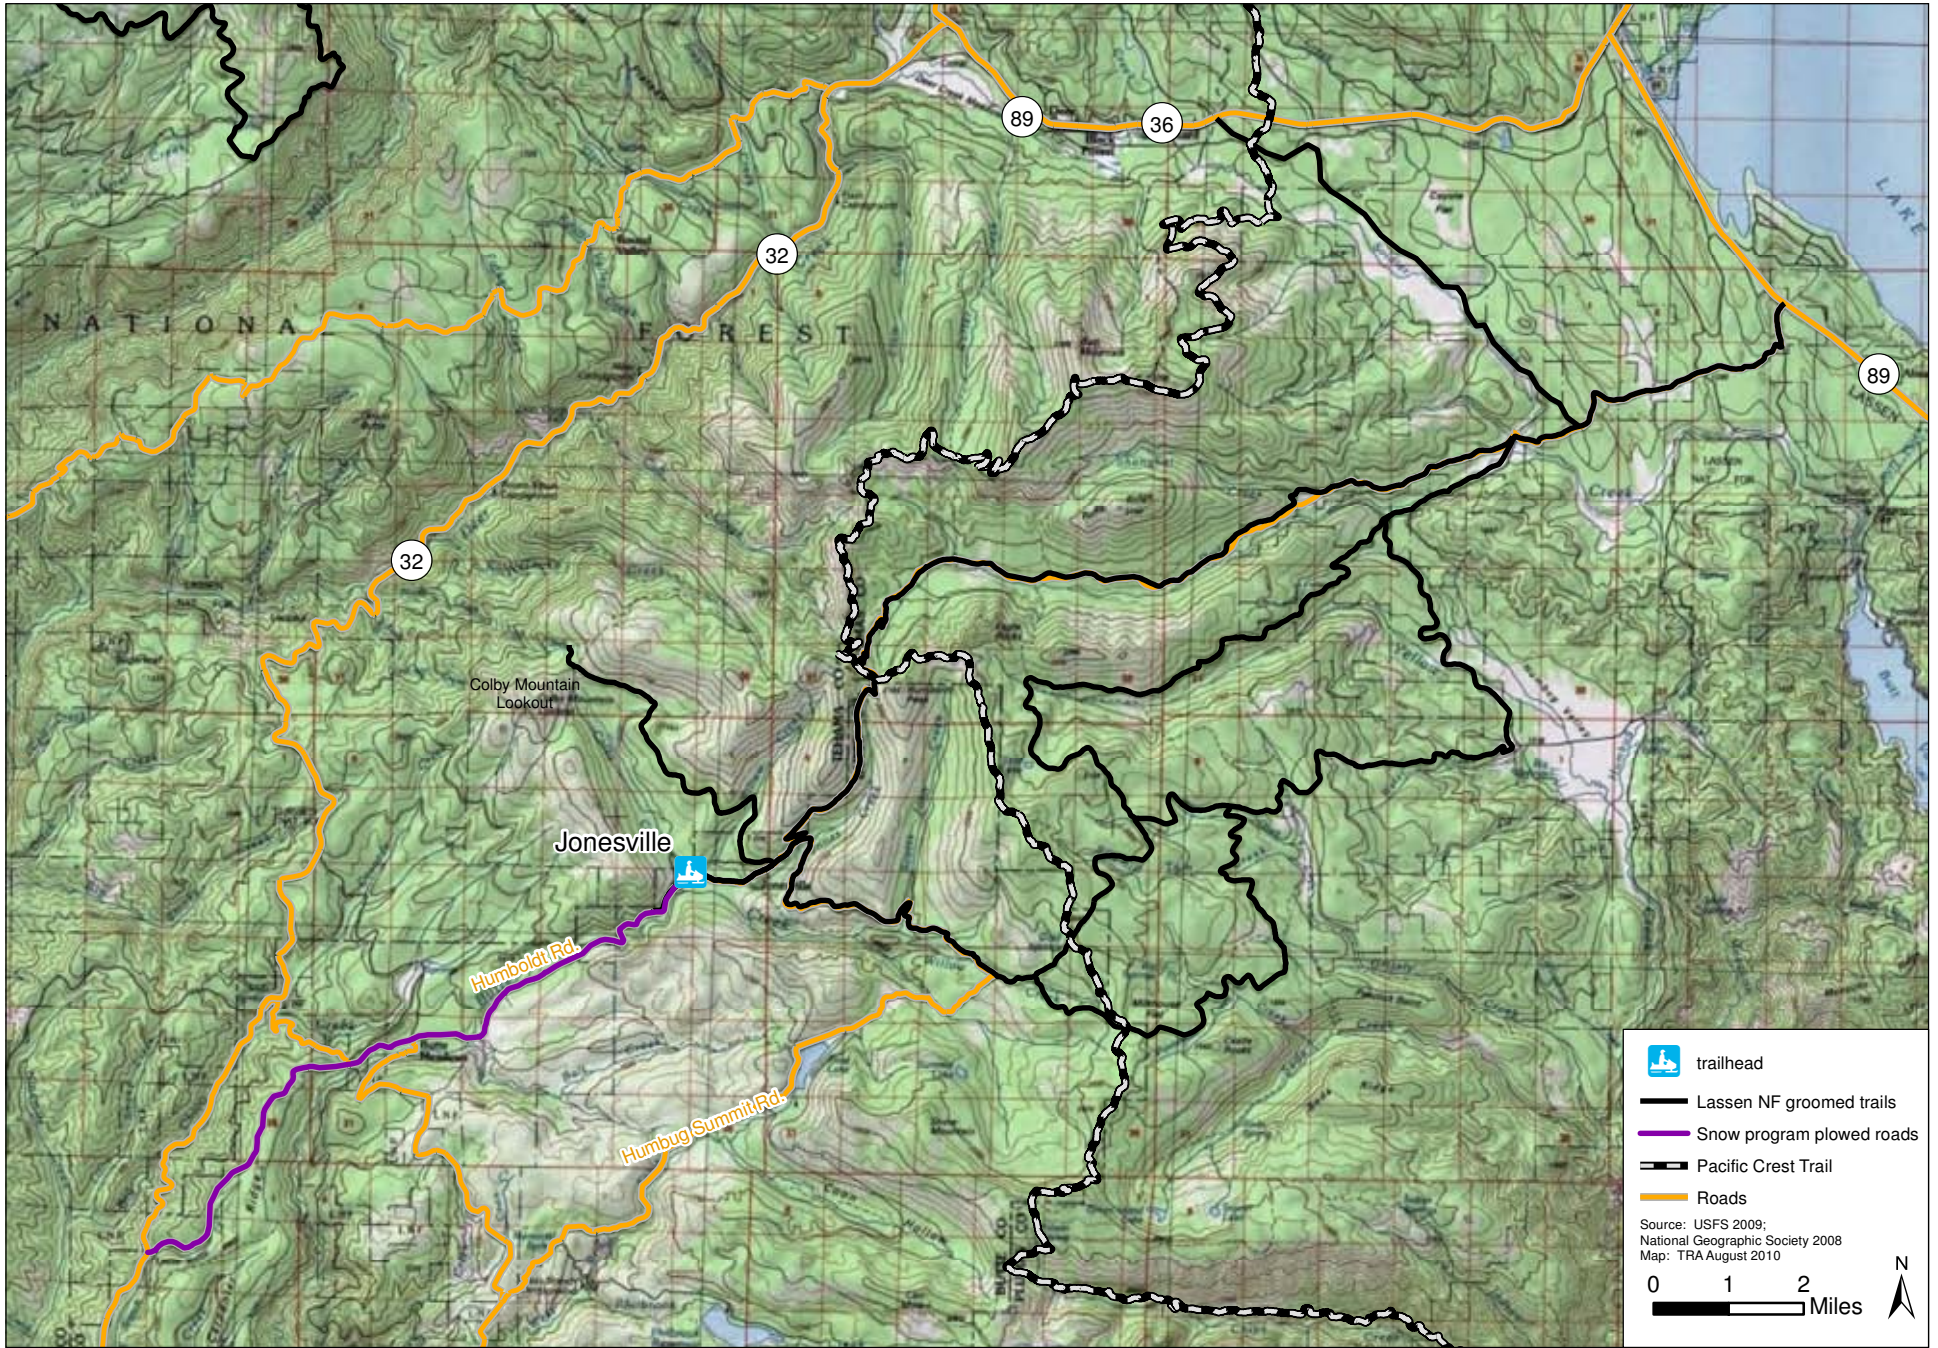

Figure 3
Doorknob
Modoc National Forest

Figure 4
Pilgrim Creek
Shasta-Trinity National Forest

Figure 5A
Ashpan
Lassen National Forest

Figure 5B
Bogard
Lassen National Forest

Figure 5C
Swain Mountain
Lassen National Forest

Figure 5D
Fredonyer
Lassen National Forest

Figure 5E
Morgan Summit
Lassen National Forest

Figure 5F
Jonesville
Lassen National Forest

Figure 6A
Bucks Lake
Plumas National Forest

Figure 6B
La Porte
Plumas National Forest

Figure 7B
Little Truckee Summit
Tahoe National Forest

Figure 7C
China Wall
Tahoe National Forest

California Department of Parks and Recreation, OHMVR Division
OSV Program Draft EIR, Program Years 2010-2020 – October 2010