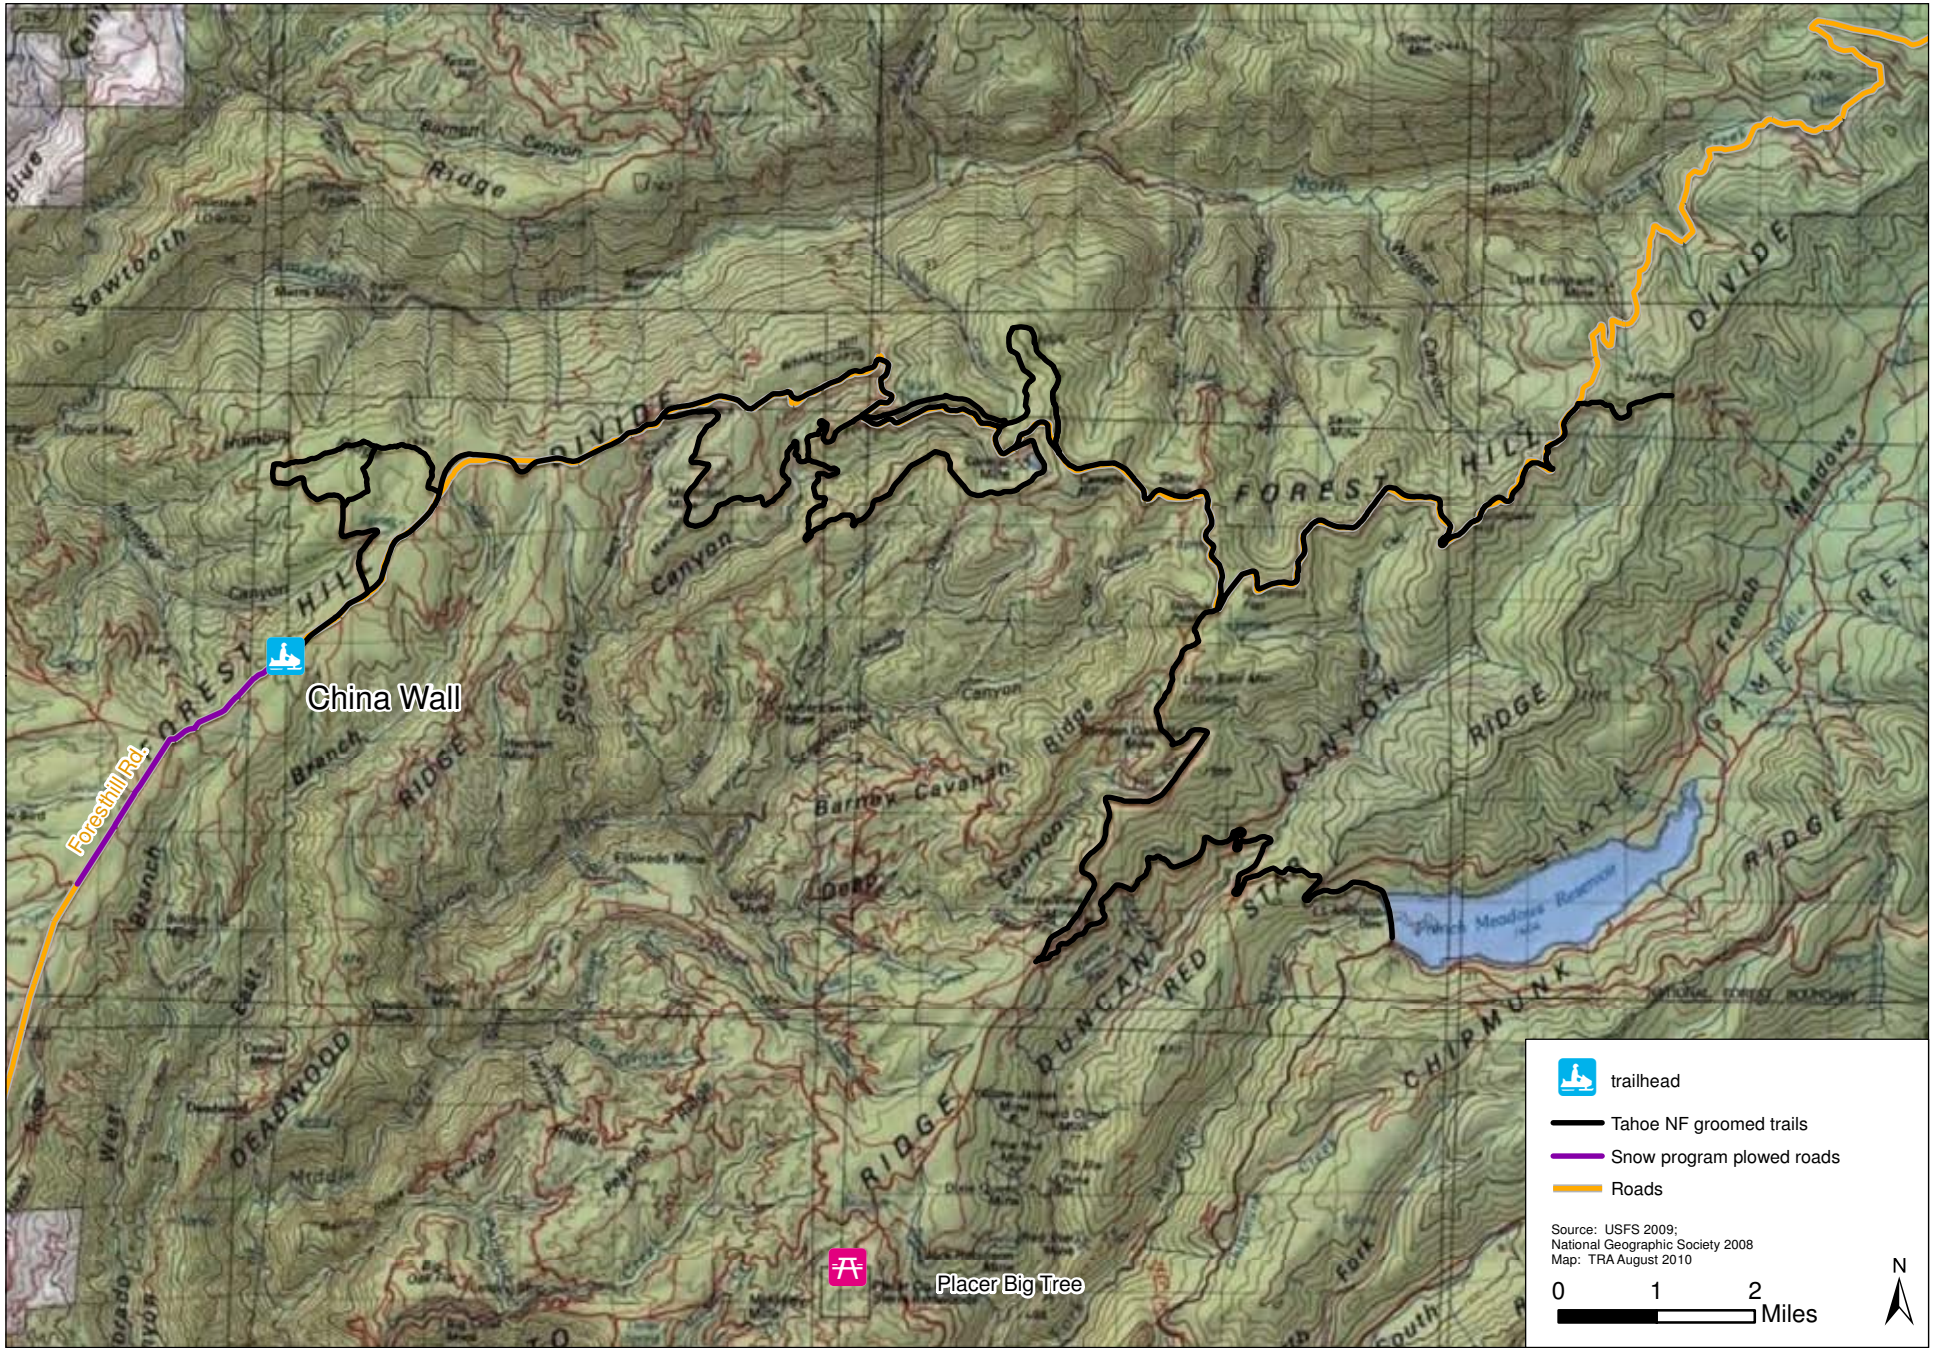

Figure 7B
Little Truckee Summit
Tahoe National Forest

Figure 7C
China Wall
Tahoe National Forest

California Department of Parks and Recreation, OHMVR Division
OSV Program Draft EIR, Program Years 2010-2020 – October 2010