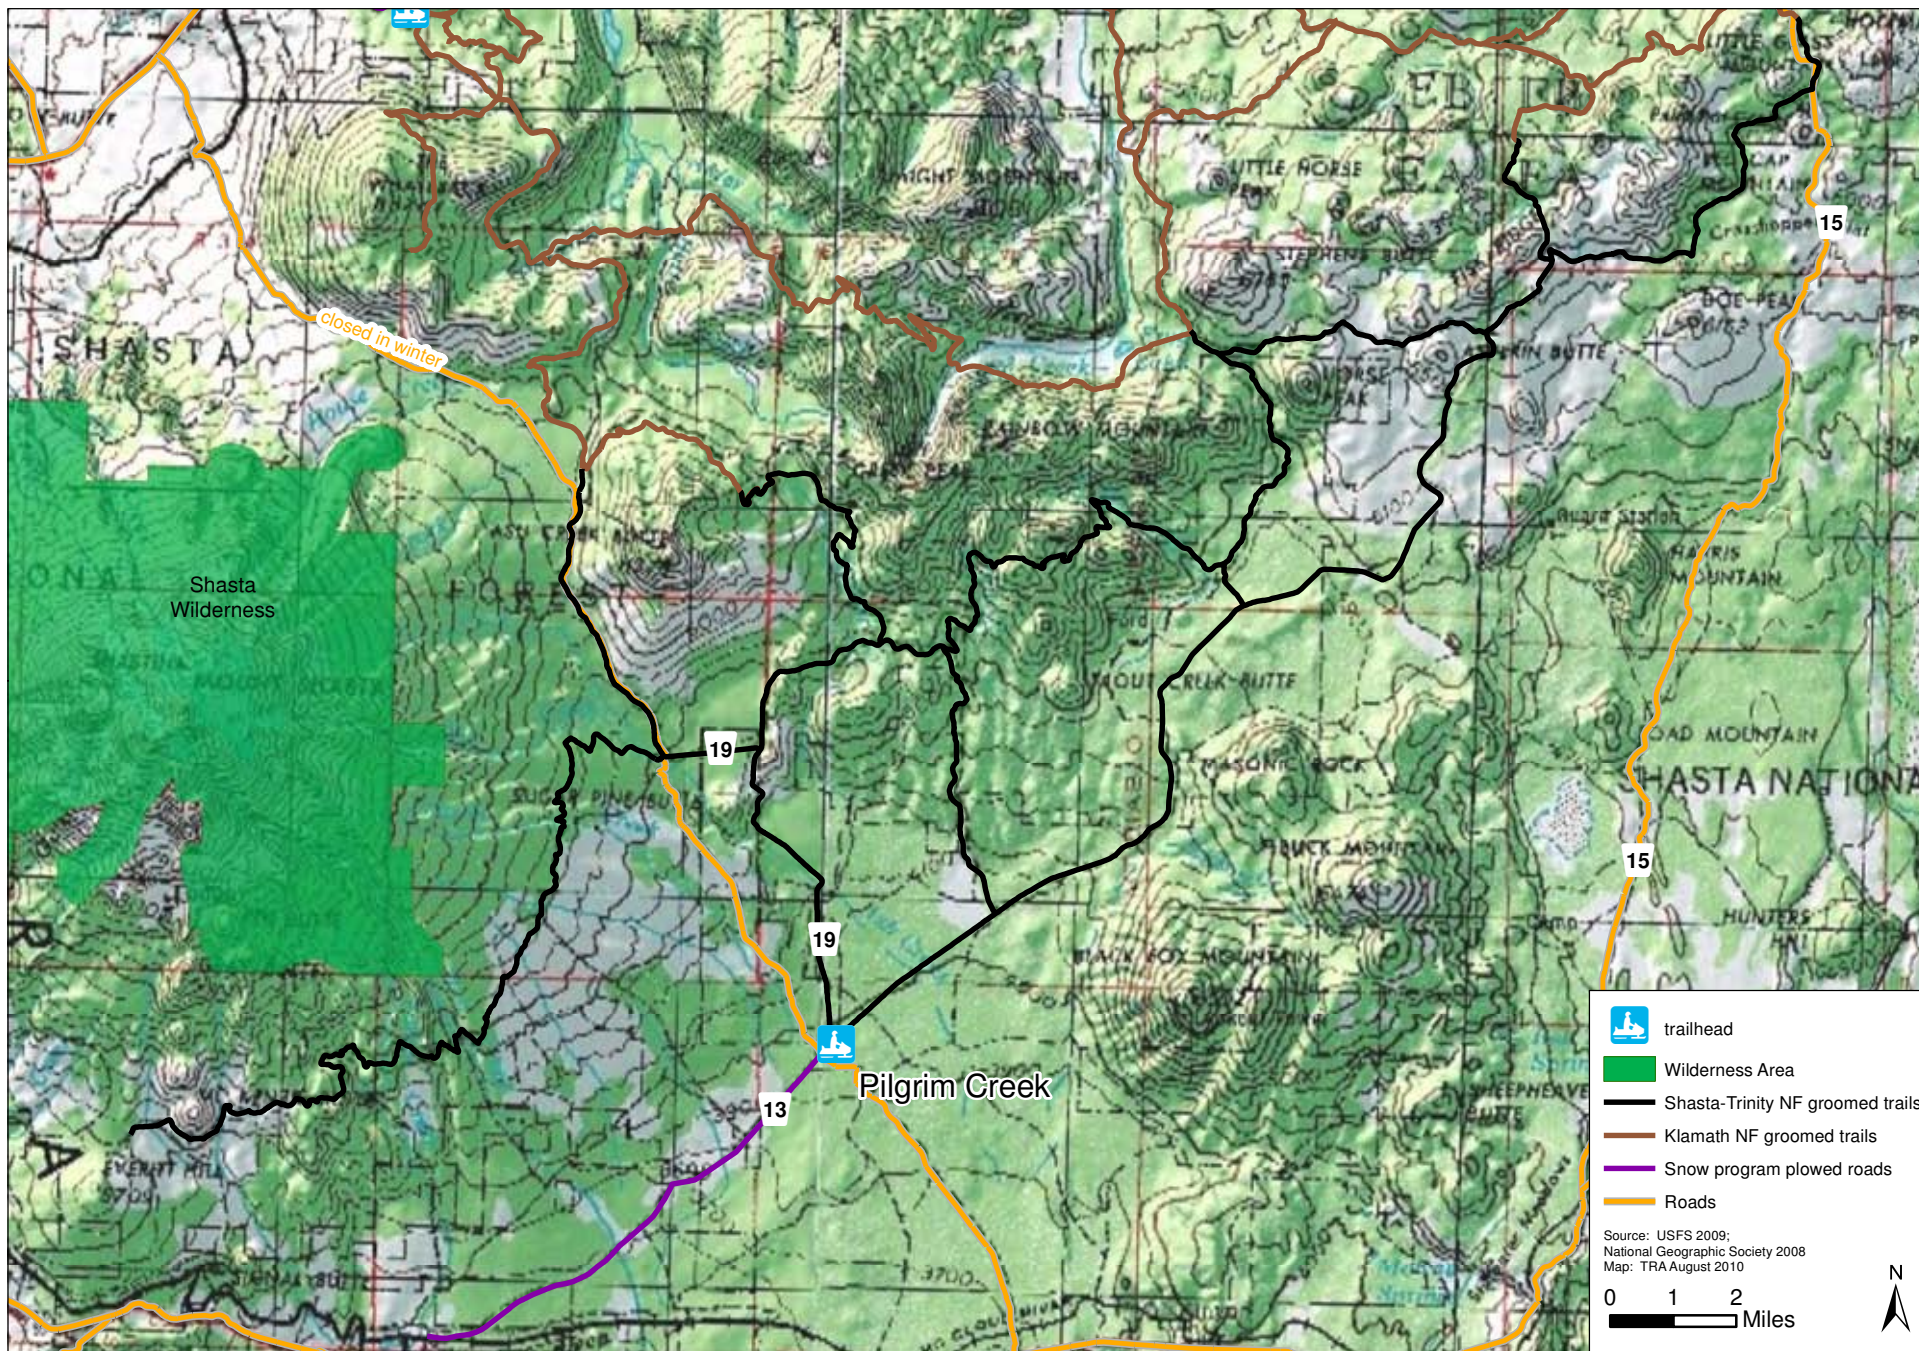

California Department of Parks and Recreation, OHMVR Division
OSV Program Draft EIR, Program Years 2010-2020 – October 2010

Figure 1
Regional Location

Figure 2A
Deer Mountain
Klamath National Forest

Figure 2B
Four Corners Medicine Lake
Klamath National Forest

Figure 3
Doorknob
Modoc National Forest

Figure 4
Pilgrim Creek
Shasta-Trinity National Forest

Figure 5A
Ashpan
Lassen National Forest

Figure 5B
Bogard
Lassen National Forest

Figure 5C
Swain Mountain
Lassen National Forest

Figure 5D
Fredonyer
Lassen National Forest

Figure 5E
Morgan Summit
Lassen National Forest

Figure 5F
Jonesville
Lassen National Forest

Figure 6A
Bucks Lake
Plumas National Forest

Figure 6B
La Porte
Plumas National Forest