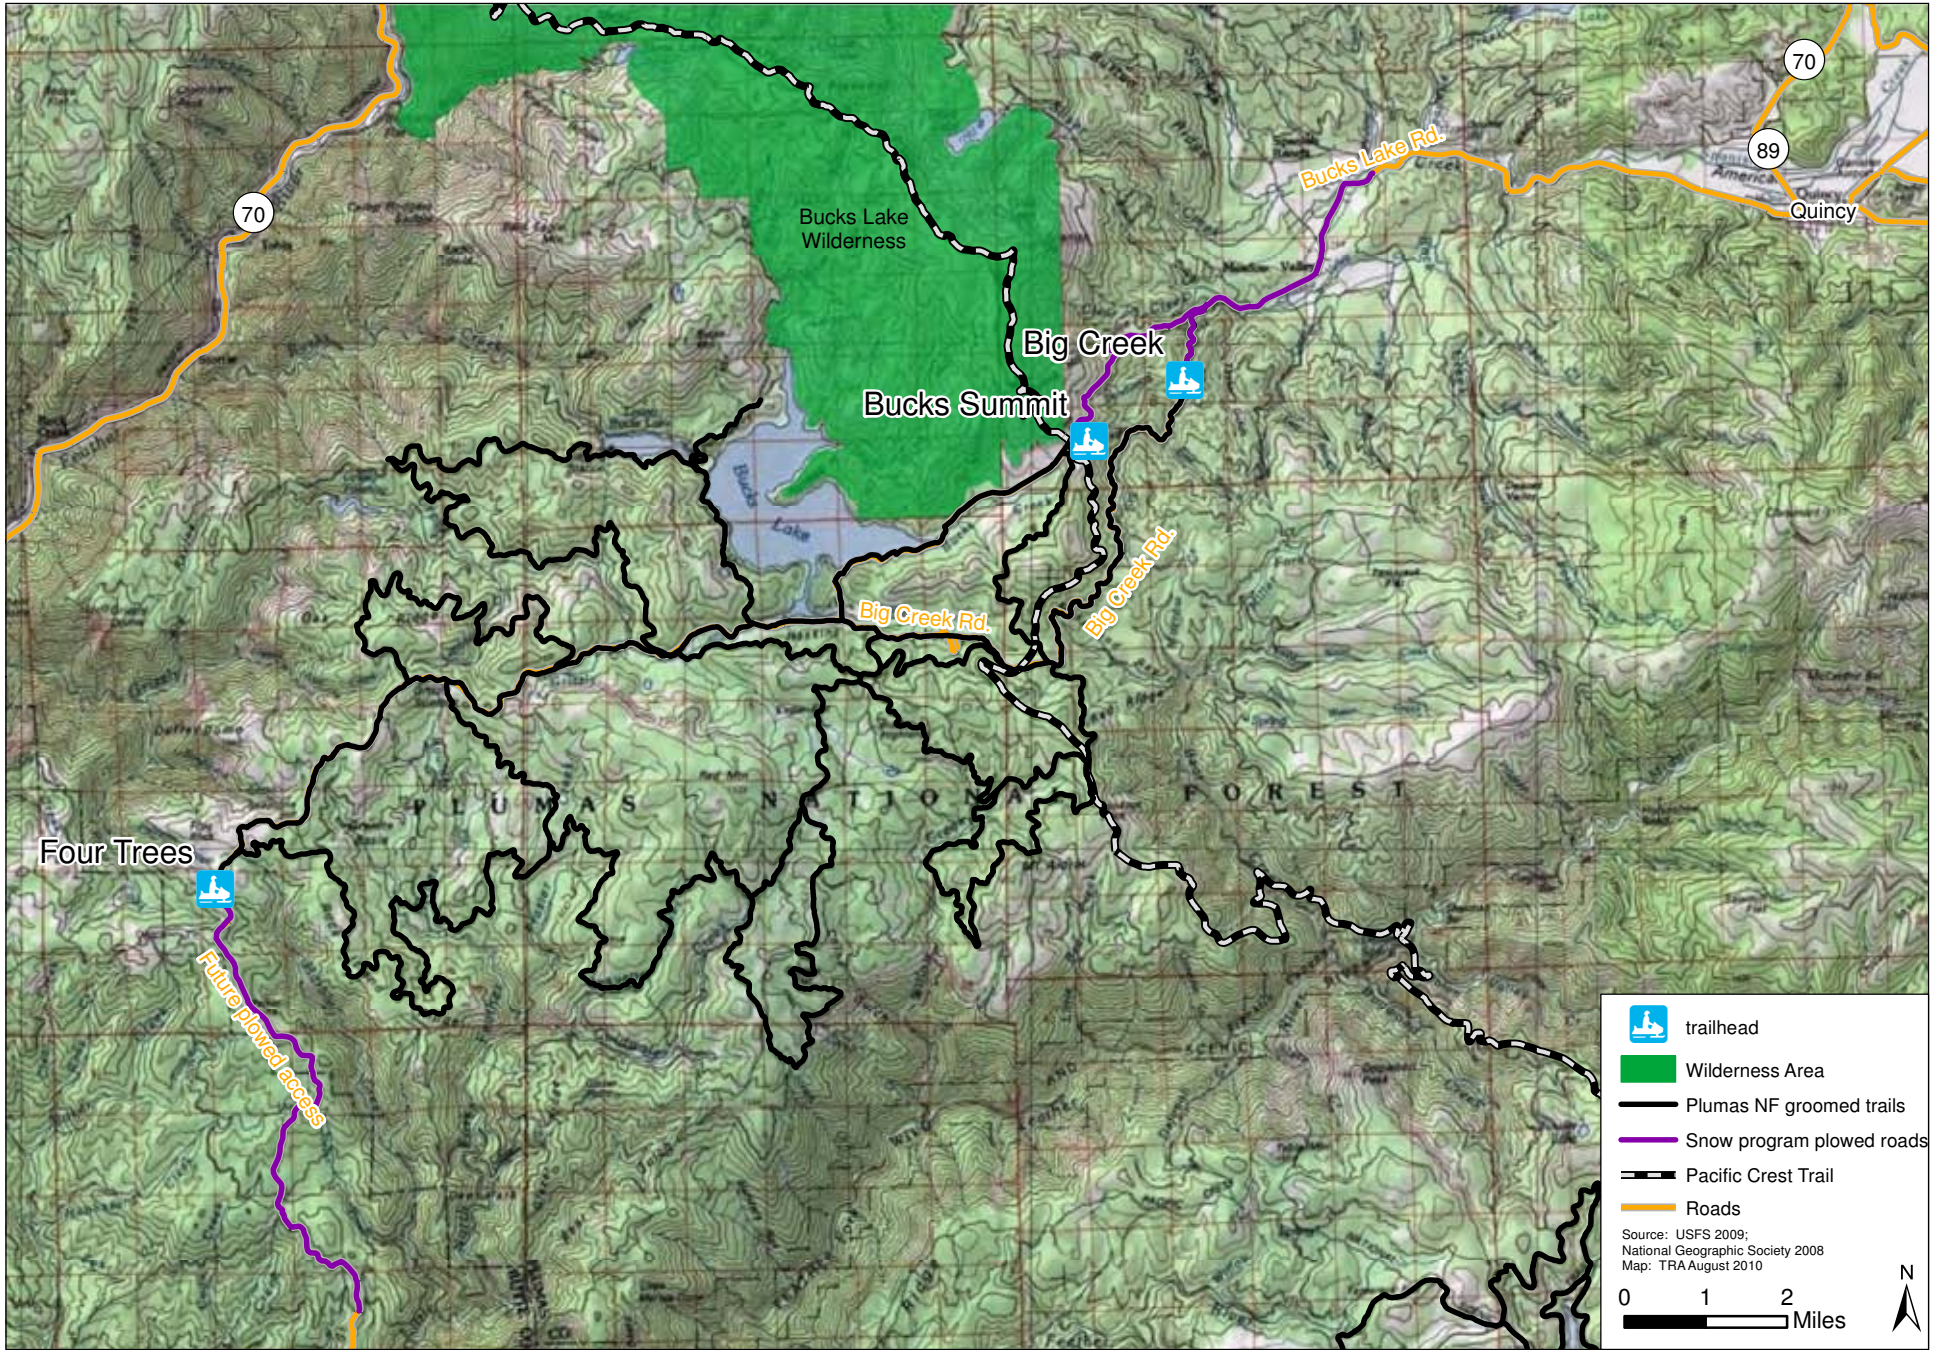

Figure 5D
Fredonyer
Lassen National Forest

Figure 5E
Morgan Summit
Lassen National Forest

Figure 5F
Jonesville
Lassen National Forest

Figure 6A
Bucks Lake
Plumas National Forest

Figure 6B
La Porte
Plumas National Forest

Figure 7B
Little Truckee Summit
Tahoe National Forest

Figure 7C
China Wall
Tahoe National Forest

California Department of Parks and Recreation, OHMVR Division
OSV Program Draft EIR, Program Years 2010-2020 – October 2010