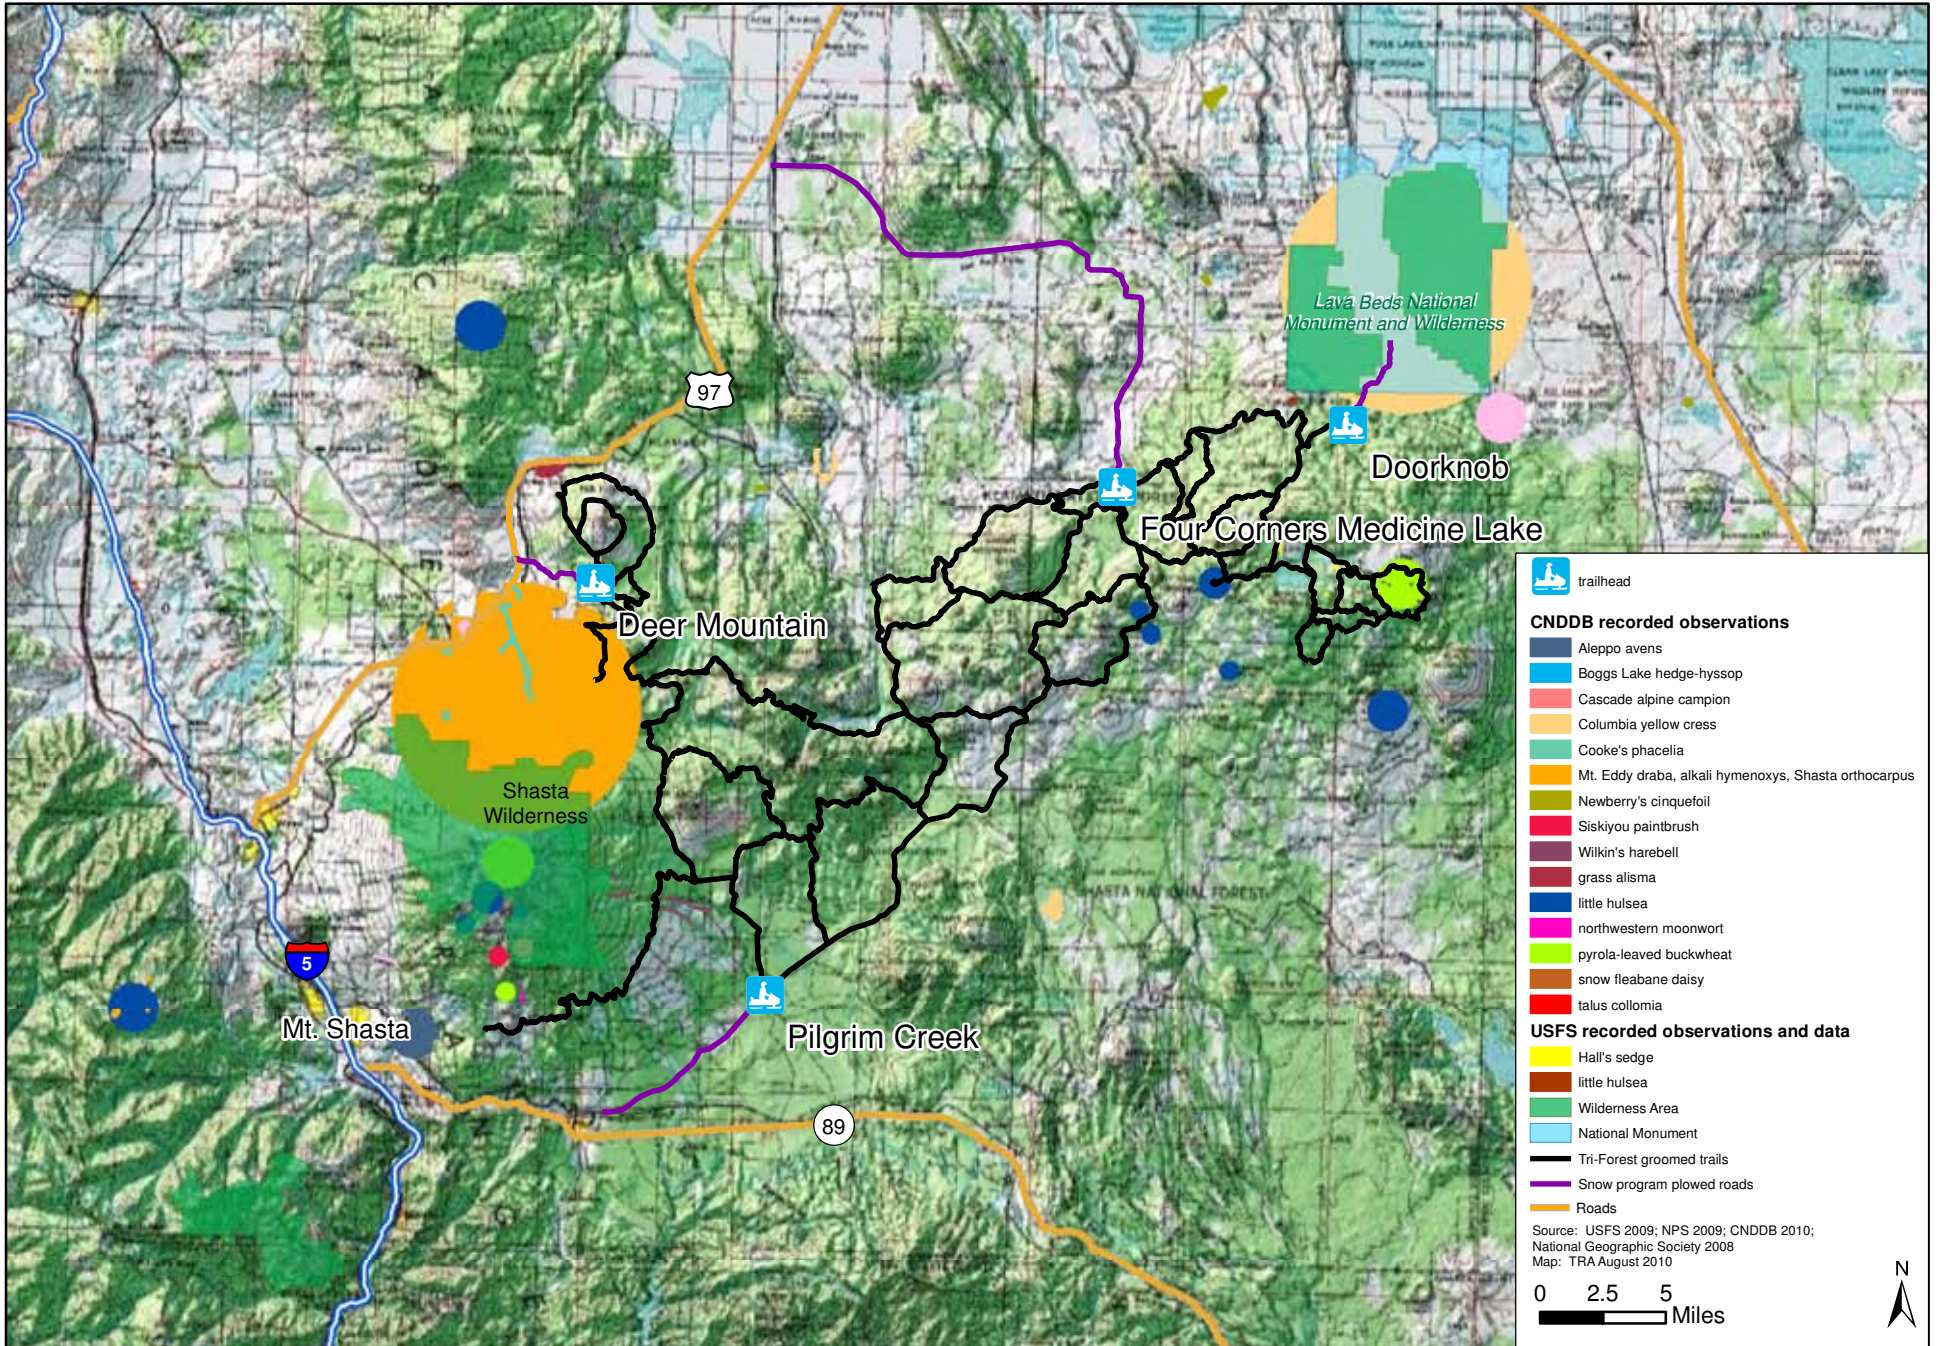

Figure 13
Lake Davis
Plumas National Forest

California Department of Parks and Recreation, OHMVR Division
OSV Program Draft EIR, Program Years 2010-2020 – October 2010

Figure 14
State Route 4
Humboldt-Toiyabe National Forest

California Department of Parks and Recreation, OHMVR Division
OSV Program Draft EIR, Program Years 2010-2020 – October 2010

Figure 15
Bass Lake
Sierra National Forest

California Department of Parks and Recreation, OHMVR Division
OSV Program Draft EIR, Program Years 2010-2020 – October 2010