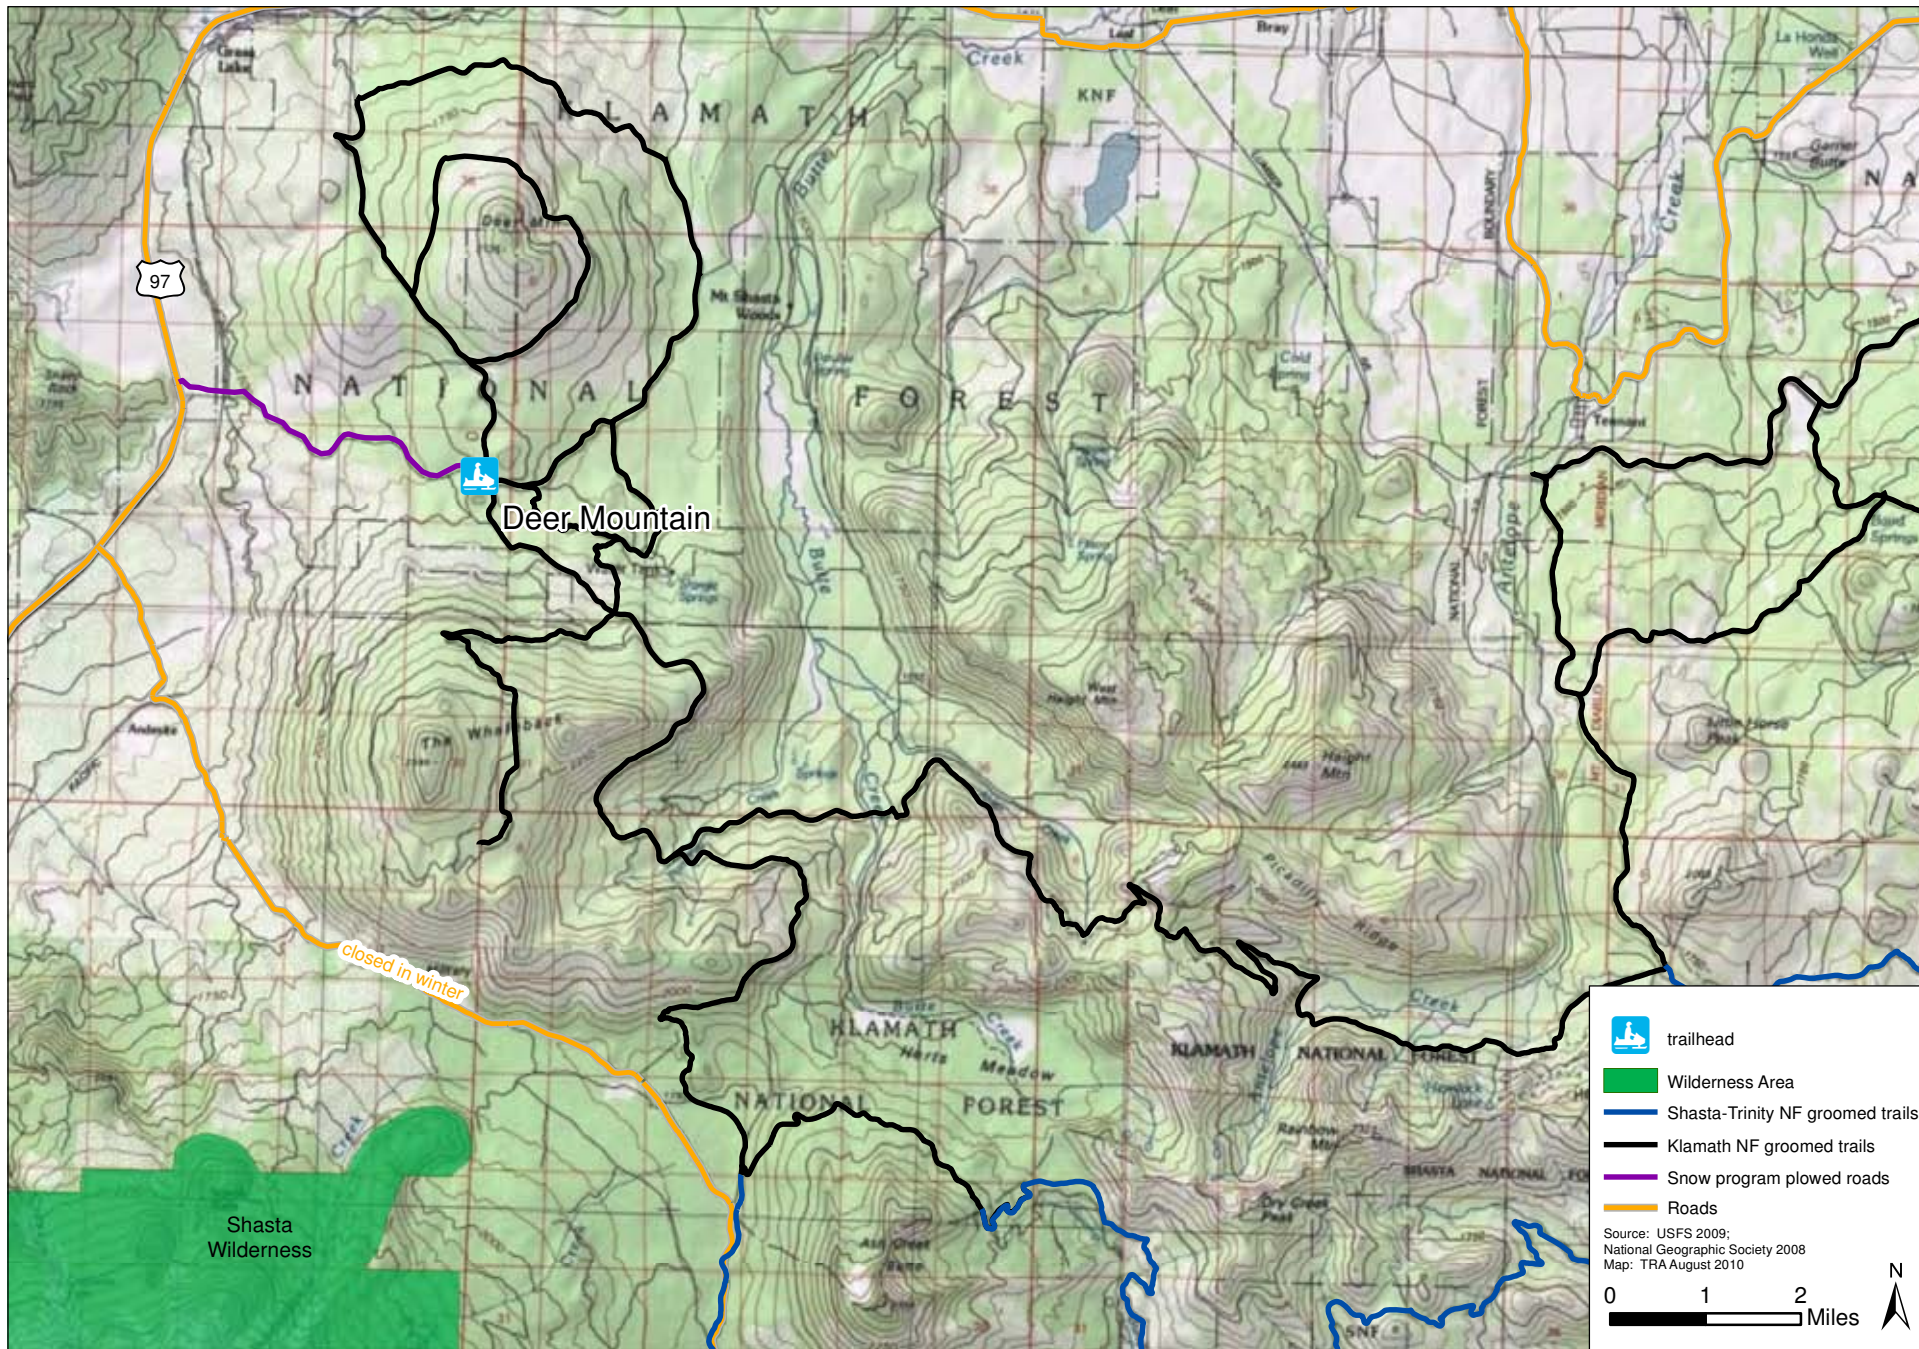

California Department of Parks and Recreation, OHMVR Division
OSV Program Draft EIR, Program Years 2010-2020 – October 2010

Figure 1
Regional Location

Figure 2A
Deer Mountain
Klamath National Forest

Figure 2B
Four Corners Medicine Lake
Klamath National Forest

Figure 3
Doorknob
Modoc National Forest

Figure 4
Pilgrim Creek
Shasta-Trinity National Forest

Figure 5A
Ashpan
Lassen National Forest

Figure 5B
Bogard
Lassen National Forest

Figure 5C
Swain Mountain
Lassen National Forest

Figure 5D
Fredonyer
Lassen National Forest

Figure 5E
Morgan Summit
Lassen National Forest

Figure 5F
Jonesville
Lassen National Forest

Figure 6A
Bucks Lake
Plumas National Forest

Figure 6B
La Porte
Plumas National Forest