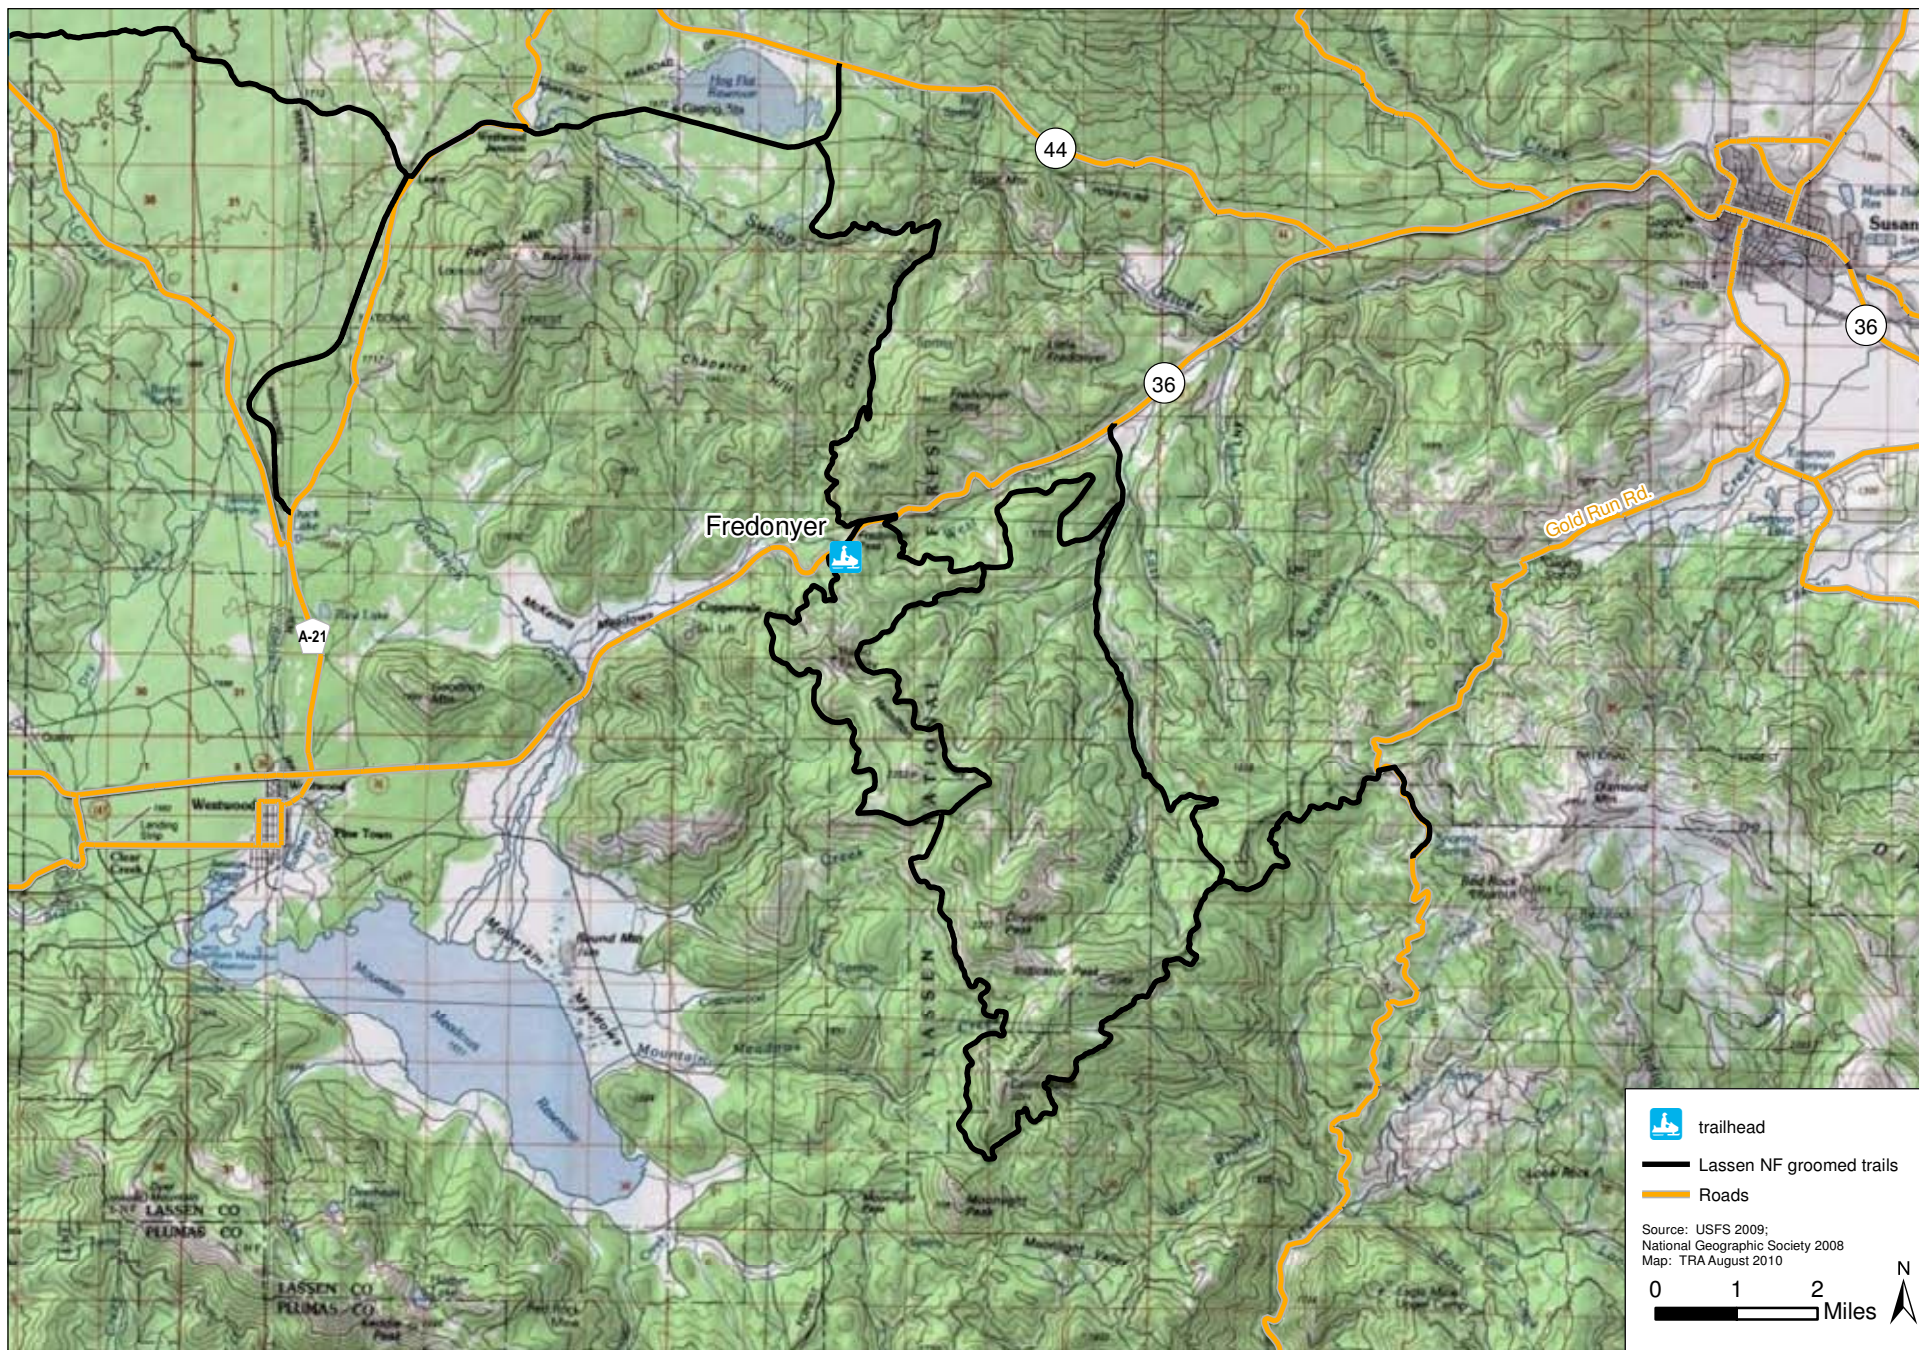

California Department of Parks and Recreation, OHMVR Division
OSV Program Draft EIR, Program Years 2010-2020 – October 2010

Figure 1
Regional Location

Figure 2A
Deer Mountain
Klamath National Forest

Figure 2B
Four Corners Medicine Lake
Klamath National Forest

Figure 3
Doorknob
Modoc National Forest

Figure 4
Pilgrim Creek
Shasta-Trinity National Forest

Figure 5A
Ashpan
Lassen National Forest

Figure 5B
Bogard
Lassen National Forest

Figure 5C
Swain Mountain
Lassen National Forest

Figure 5D
Fredonyer
Lassen National Forest

Figure 5E
Morgan Summit
Lassen National Forest

Figure 5F
Jonesville
Lassen National Forest

Figure 6A
Bucks Lake
Plumas National Forest

Figure 6B
La Porte
Plumas National Forest