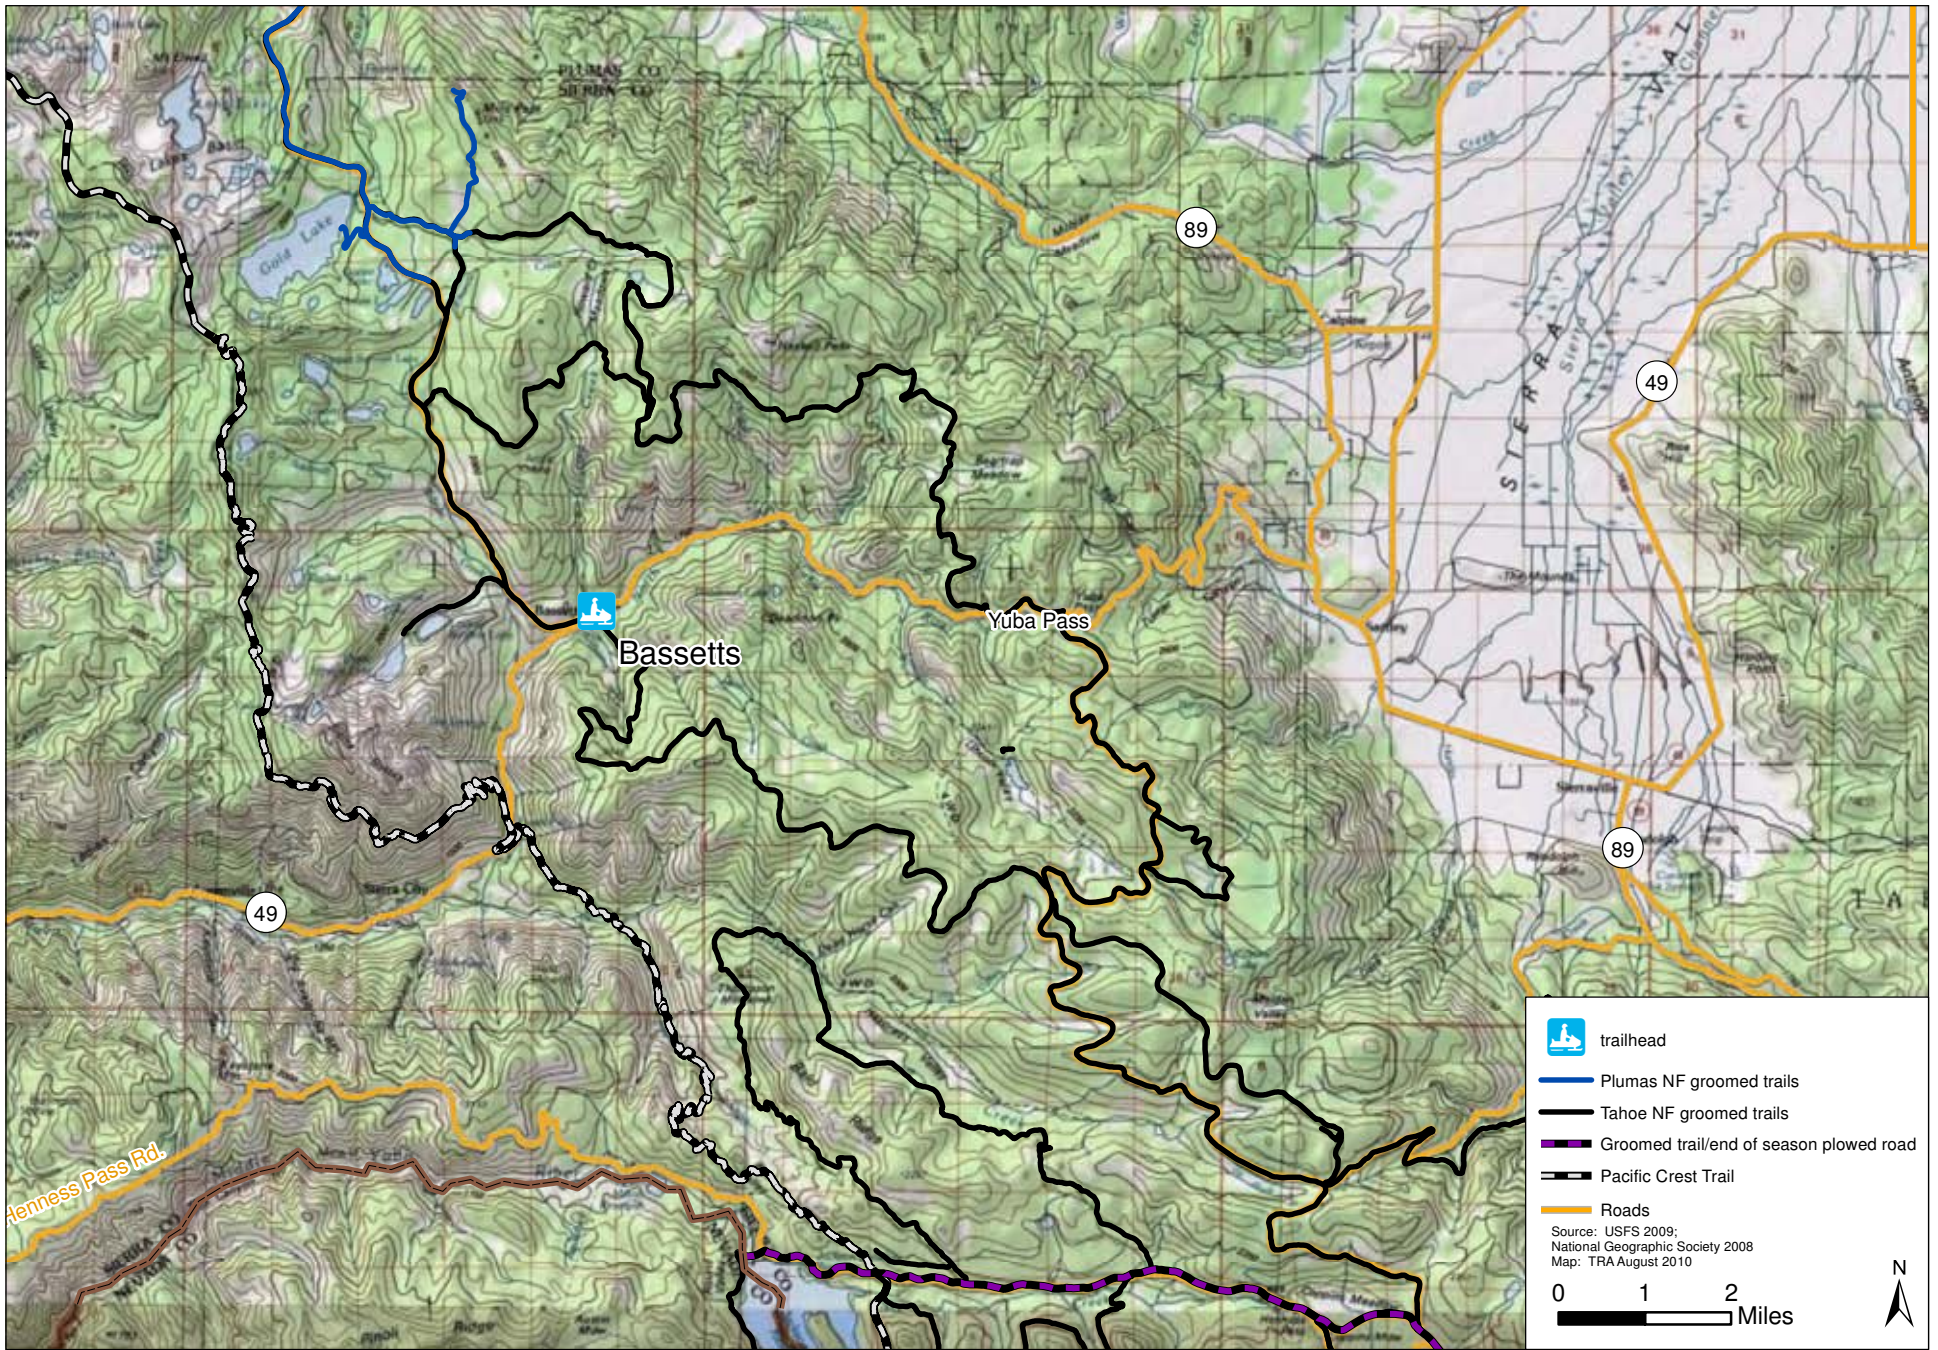

Figure 6C
Gold Lake
Plumas National Forest

California Department of Parks and Recreation, OHMVR Division
OSV Program Draft EIR, Program Years 2010-2020 – October 2010

Figure 7A
Bassetts
Tahoe National Forest