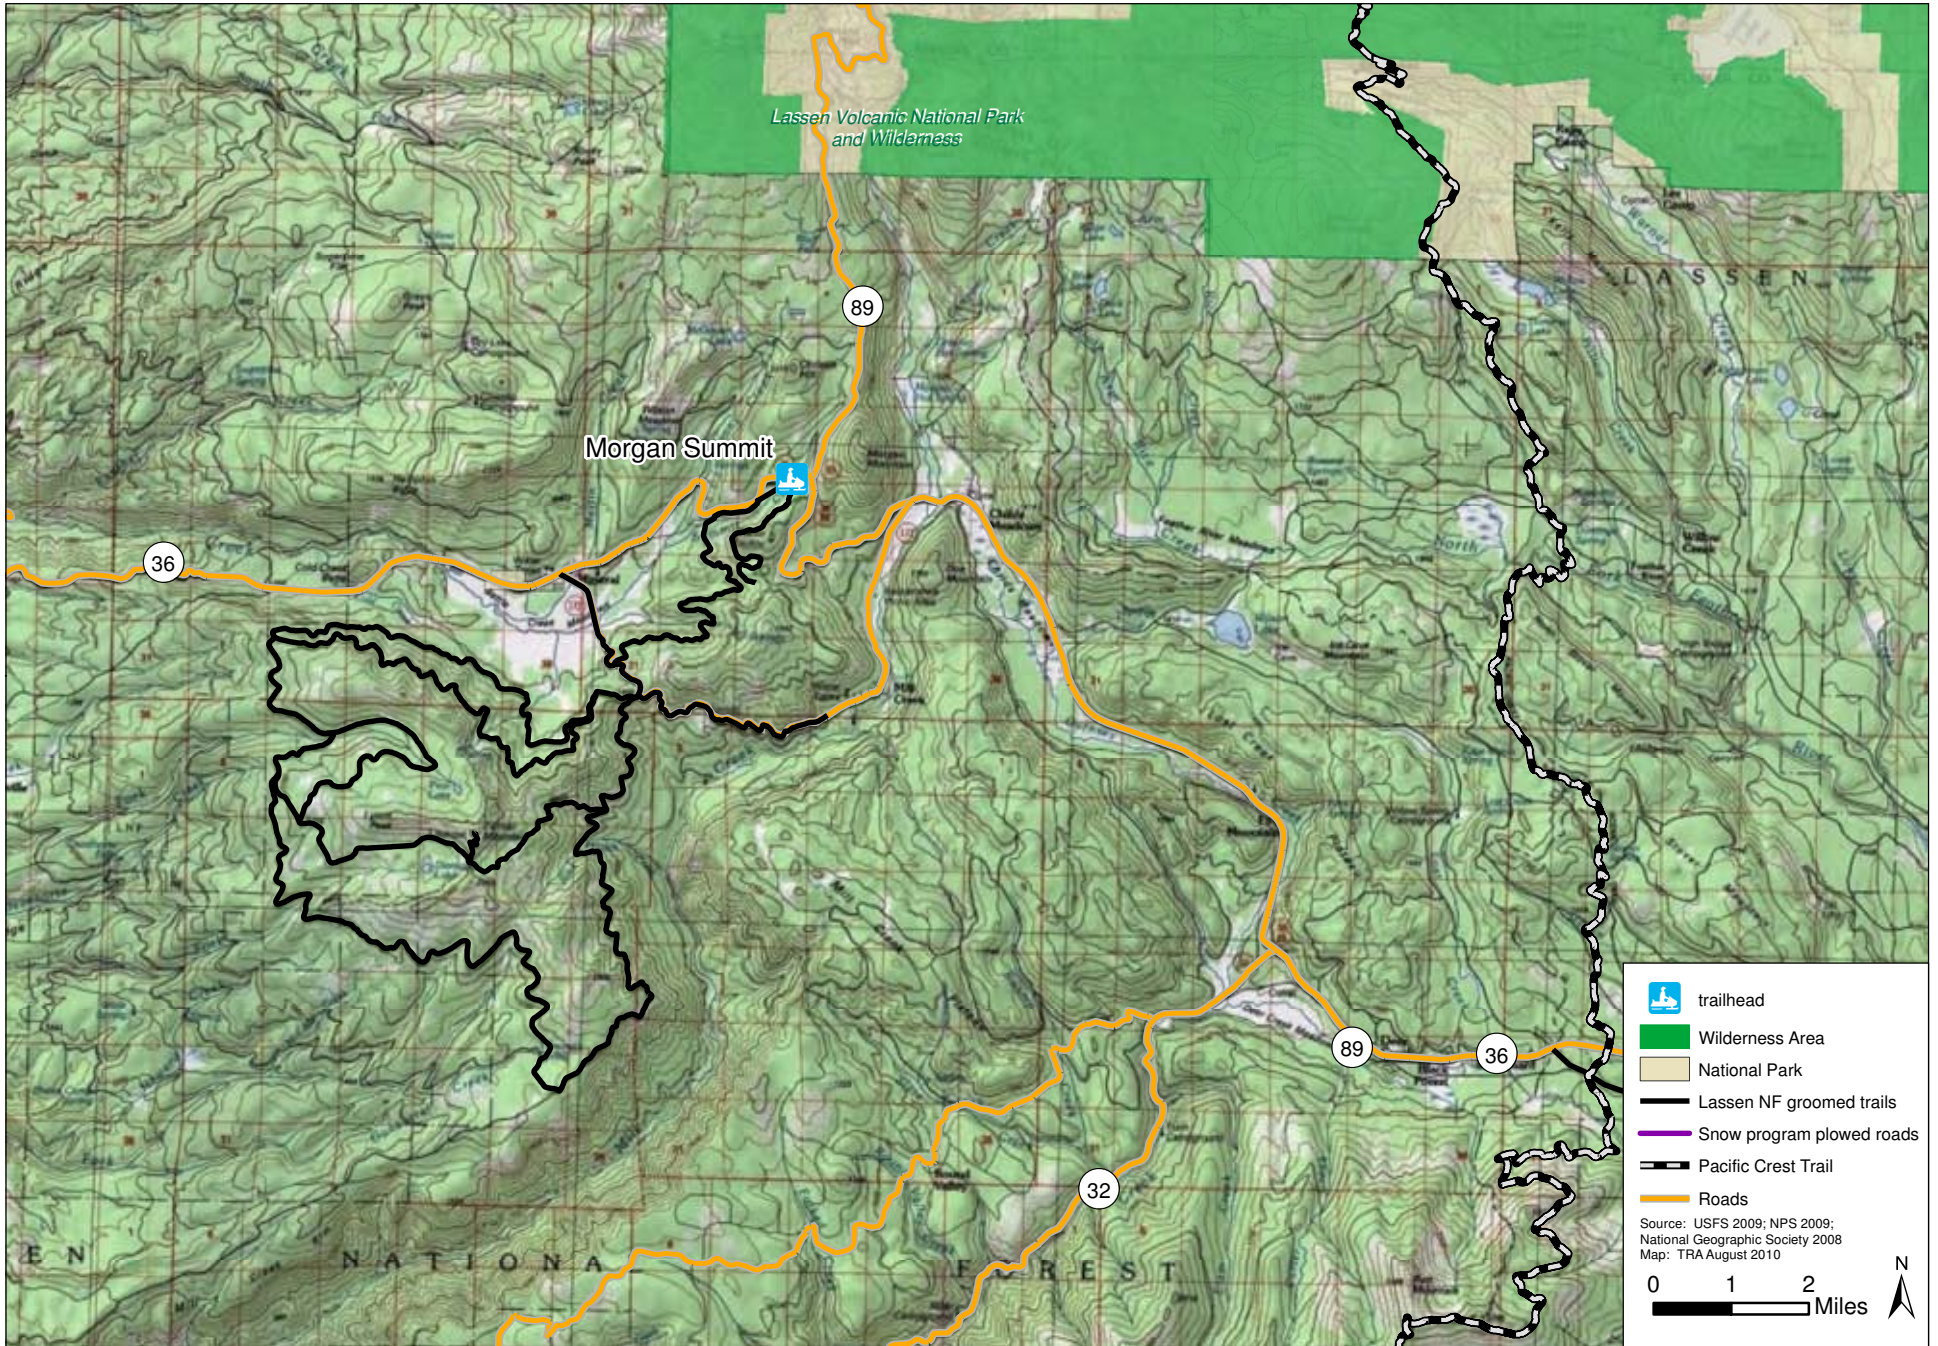

California Department of Parks and Recreation, OHMVR Division
OSV Program Draft EIR, Program Years 2010-2020 – October 2010

Figure 1
Regional Location

Figure 2A
Deer Mountain
Klamath National Forest

Figure 2B
Four Corners Medicine Lake
Klamath National Forest

Figure 3
Doorknob
Modoc National Forest

Figure 4
Pilgrim Creek
Shasta-Trinity National Forest

Figure 5A
Ashpan
Lassen National Forest

Figure 5B
Bogard
Lassen National Forest

Figure 5C
Swain Mountain
Lassen National Forest

Figure 5D
Fredonyer
Lassen National Forest

Figure 5E
Morgan Summit
Lassen National Forest

Figure 5F
Jonesville
Lassen National Forest

Figure 6A
Bucks Lake
Plumas National Forest

Figure 6B
La Porte
Plumas National Forest

Figure 7B
Little Truckee Summit
Tahoe National Forest

Figure 7C
China Wall
Tahoe National Forest

California Department of Parks and Recreation, OHMVR Division
OSV Program Draft EIR, Program Years 2010-2020 – October 2010