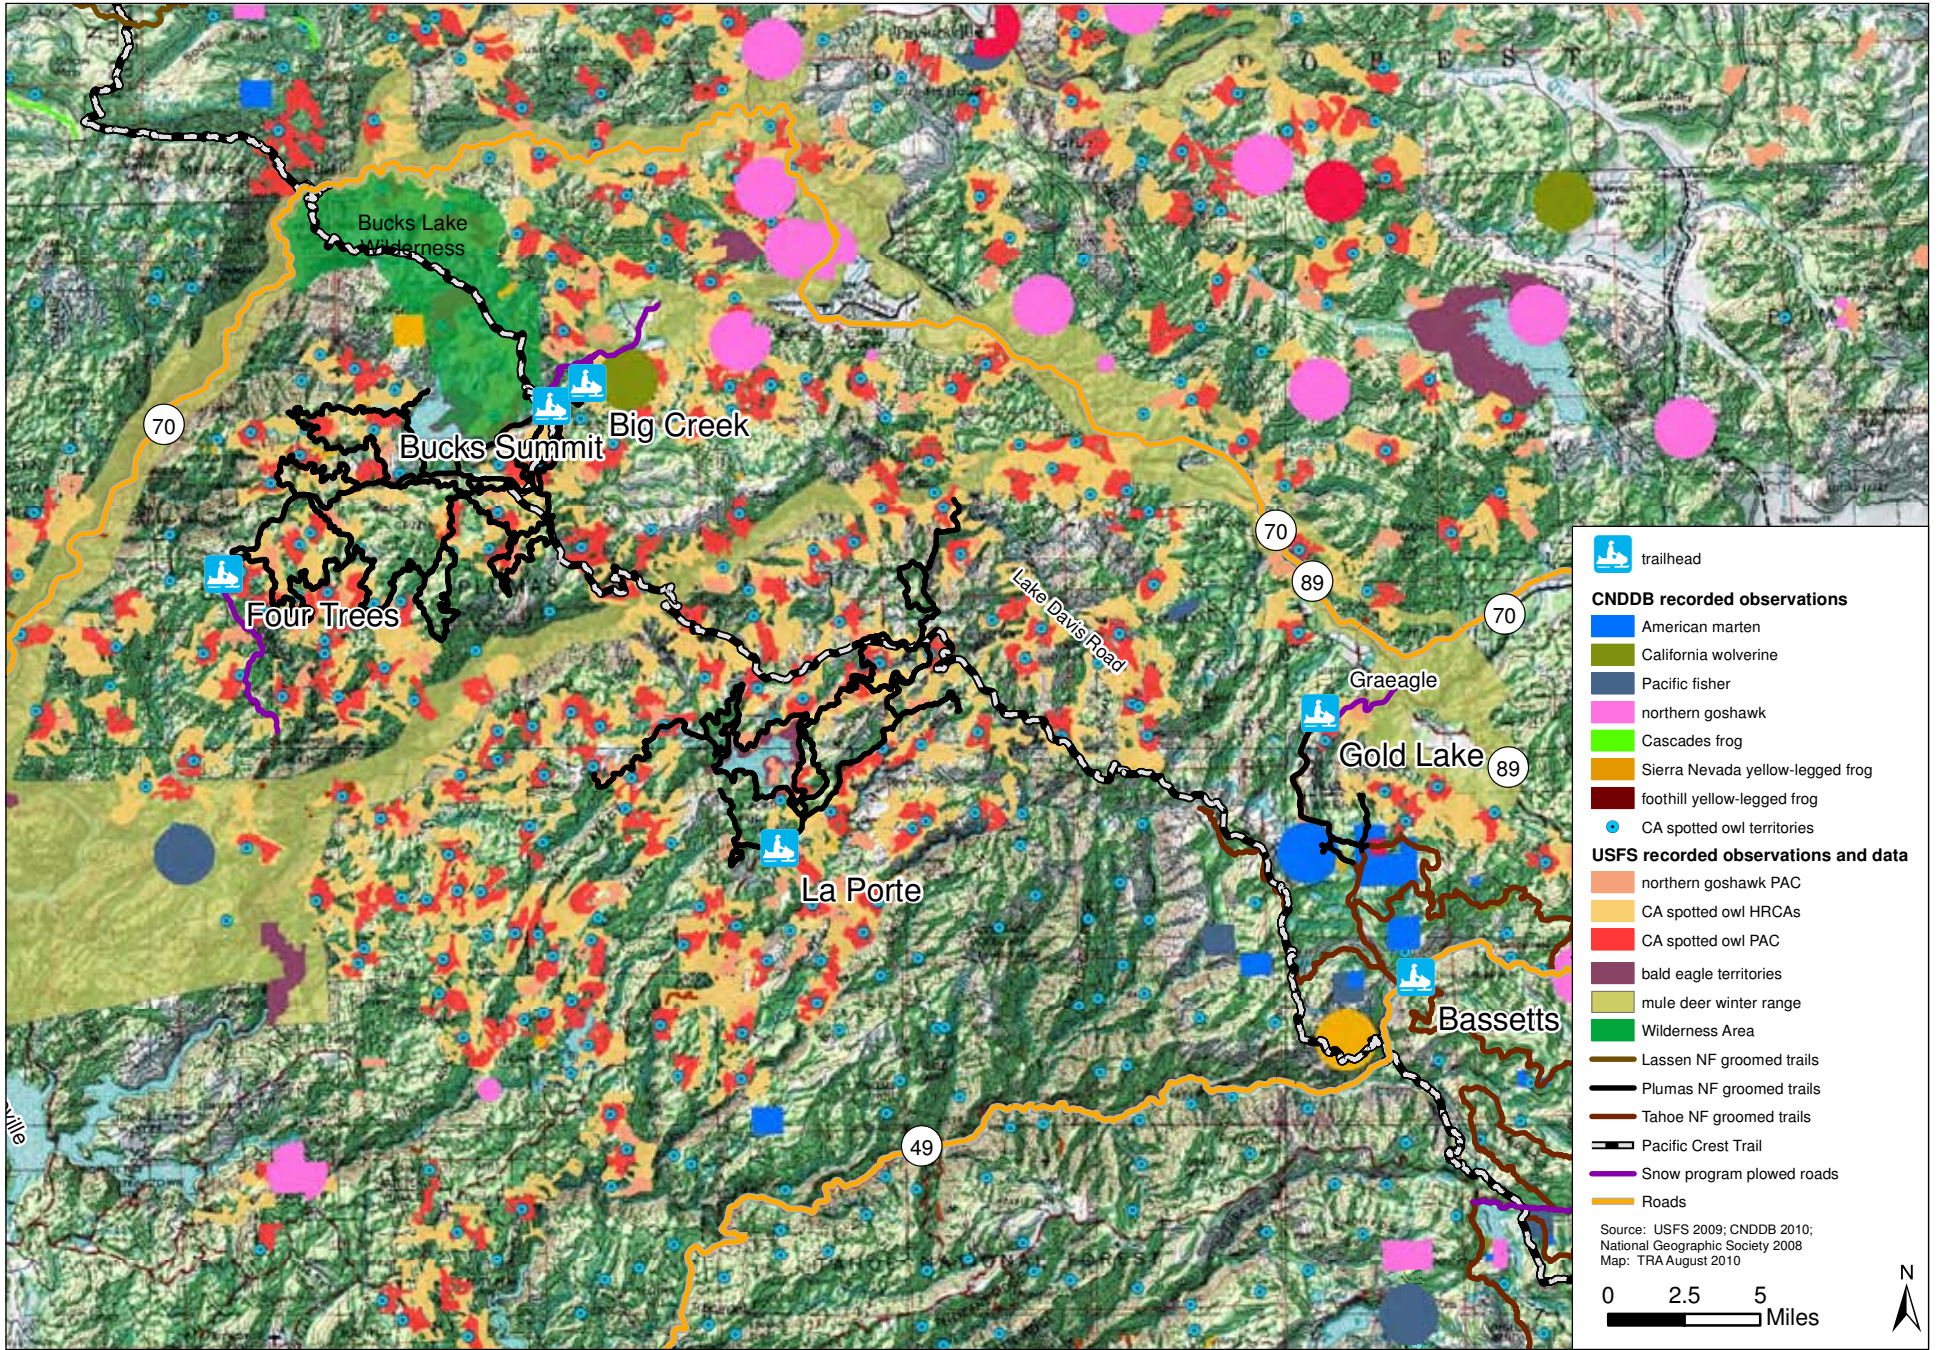

Figure 18
Special-status Wildlife
Lassen National Forest

Figure 19
Special-status Plants
Lassen National Forest

California Department of Parks and Recreation, OHMVR Division
OSV Program Draft EIR, Program Years 2010-2020 – October 2010