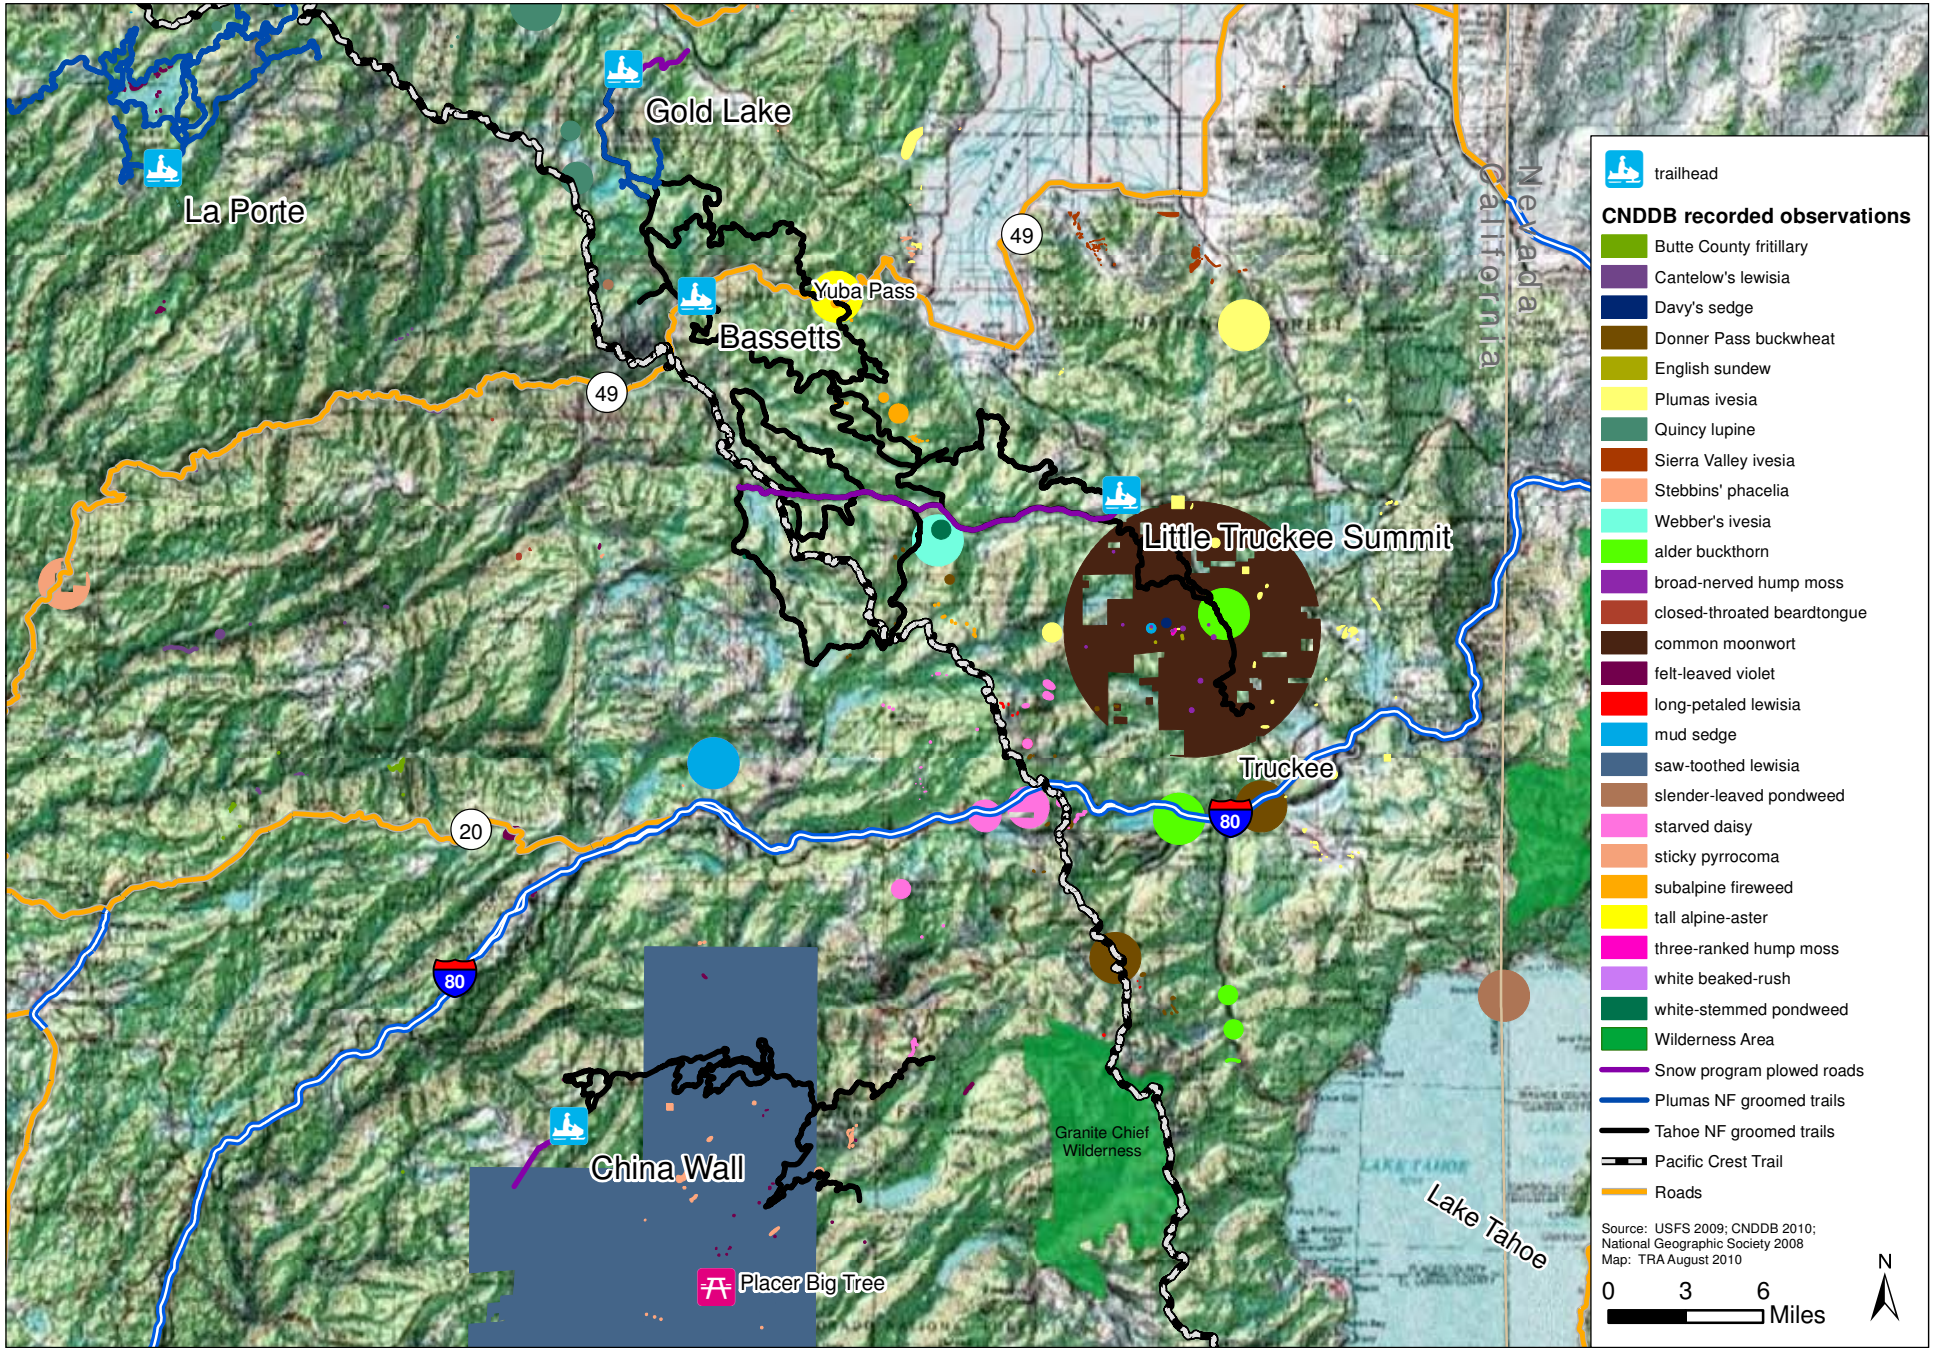

California Department of Parks and Recreation, OHMVR Division
OSV Program Draft EIR, Program Years 2010-2020 – October 2010

Figure 22
Special-status Wildlife
Tahoe National Forest

California Department of Parks and Recreation, OHMVR Division
OSV Program Draft EIR, Program Years 2010-2020 – October 2010

Figure 23
Special-status Plants
Tahoe National Forest