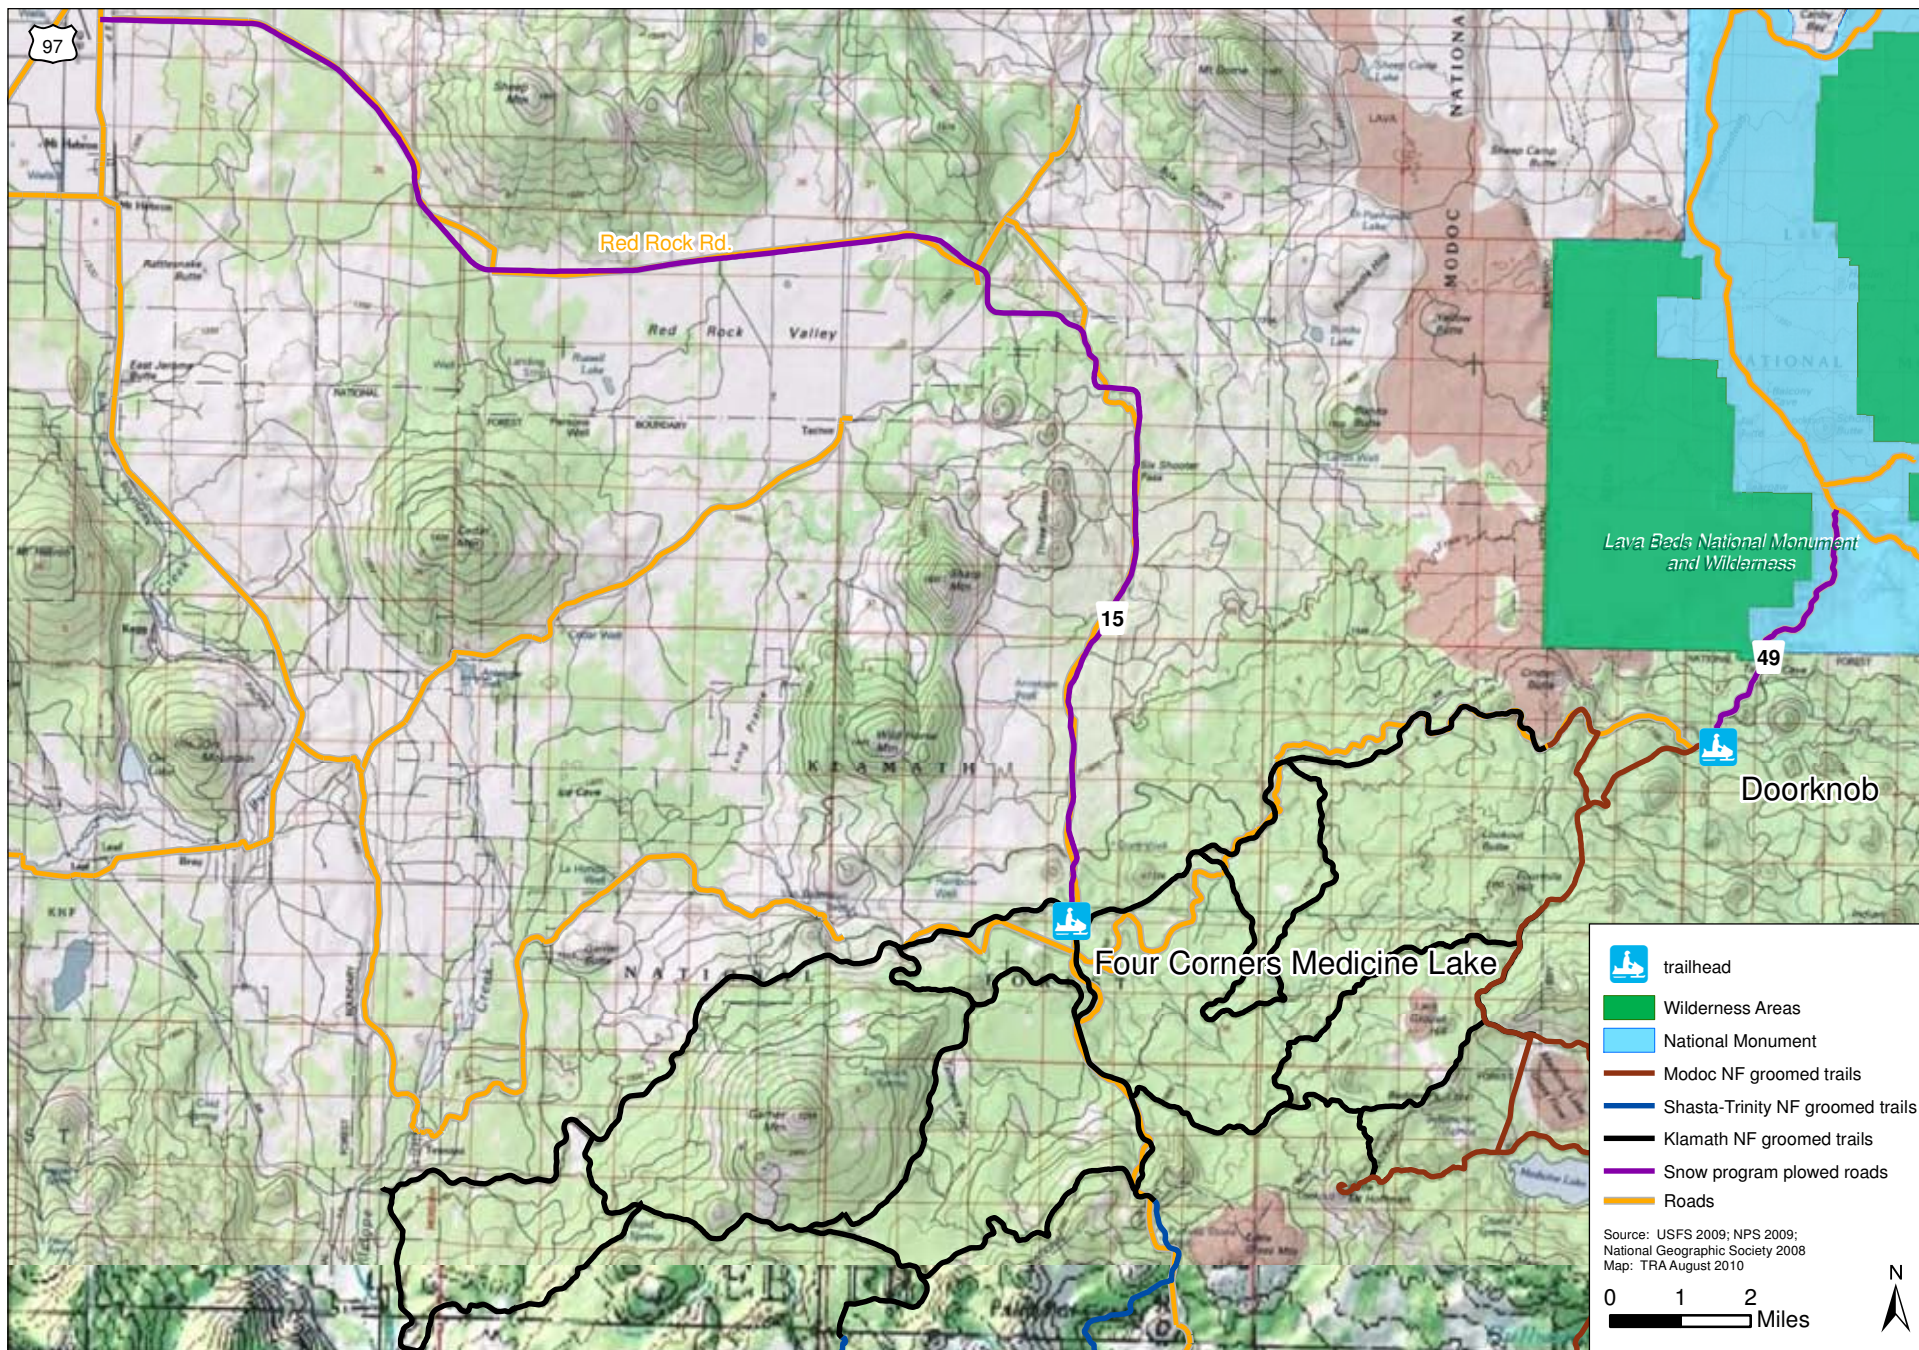

California Department of Parks and Recreation, OHMVR Division
OSV Program Draft EIR, Program Years 2010-2020 – October 2010

Figure 1
Regional Location

Figure 2A
Deer Mountain
Klamath National Forest

Figure 2B
Four Corners Medicine Lake
Klamath National Forest

Figure 3
Doorknob
Modoc National Forest

Figure 4
Pilgrim Creek
Shasta-Trinity National Forest

Figure 5A
Ashpan
Lassen National Forest

Figure 5B
Bogard
Lassen National Forest

Figure 5C
Swain Mountain
Lassen National Forest

Figure 5D
Fredonyer
Lassen National Forest

Figure 5E
Morgan Summit
Lassen National Forest

Figure 5F
Jonesville
Lassen National Forest

Figure 6A
Bucks Lake
Plumas National Forest

Figure 6B
La Porte
Plumas National Forest