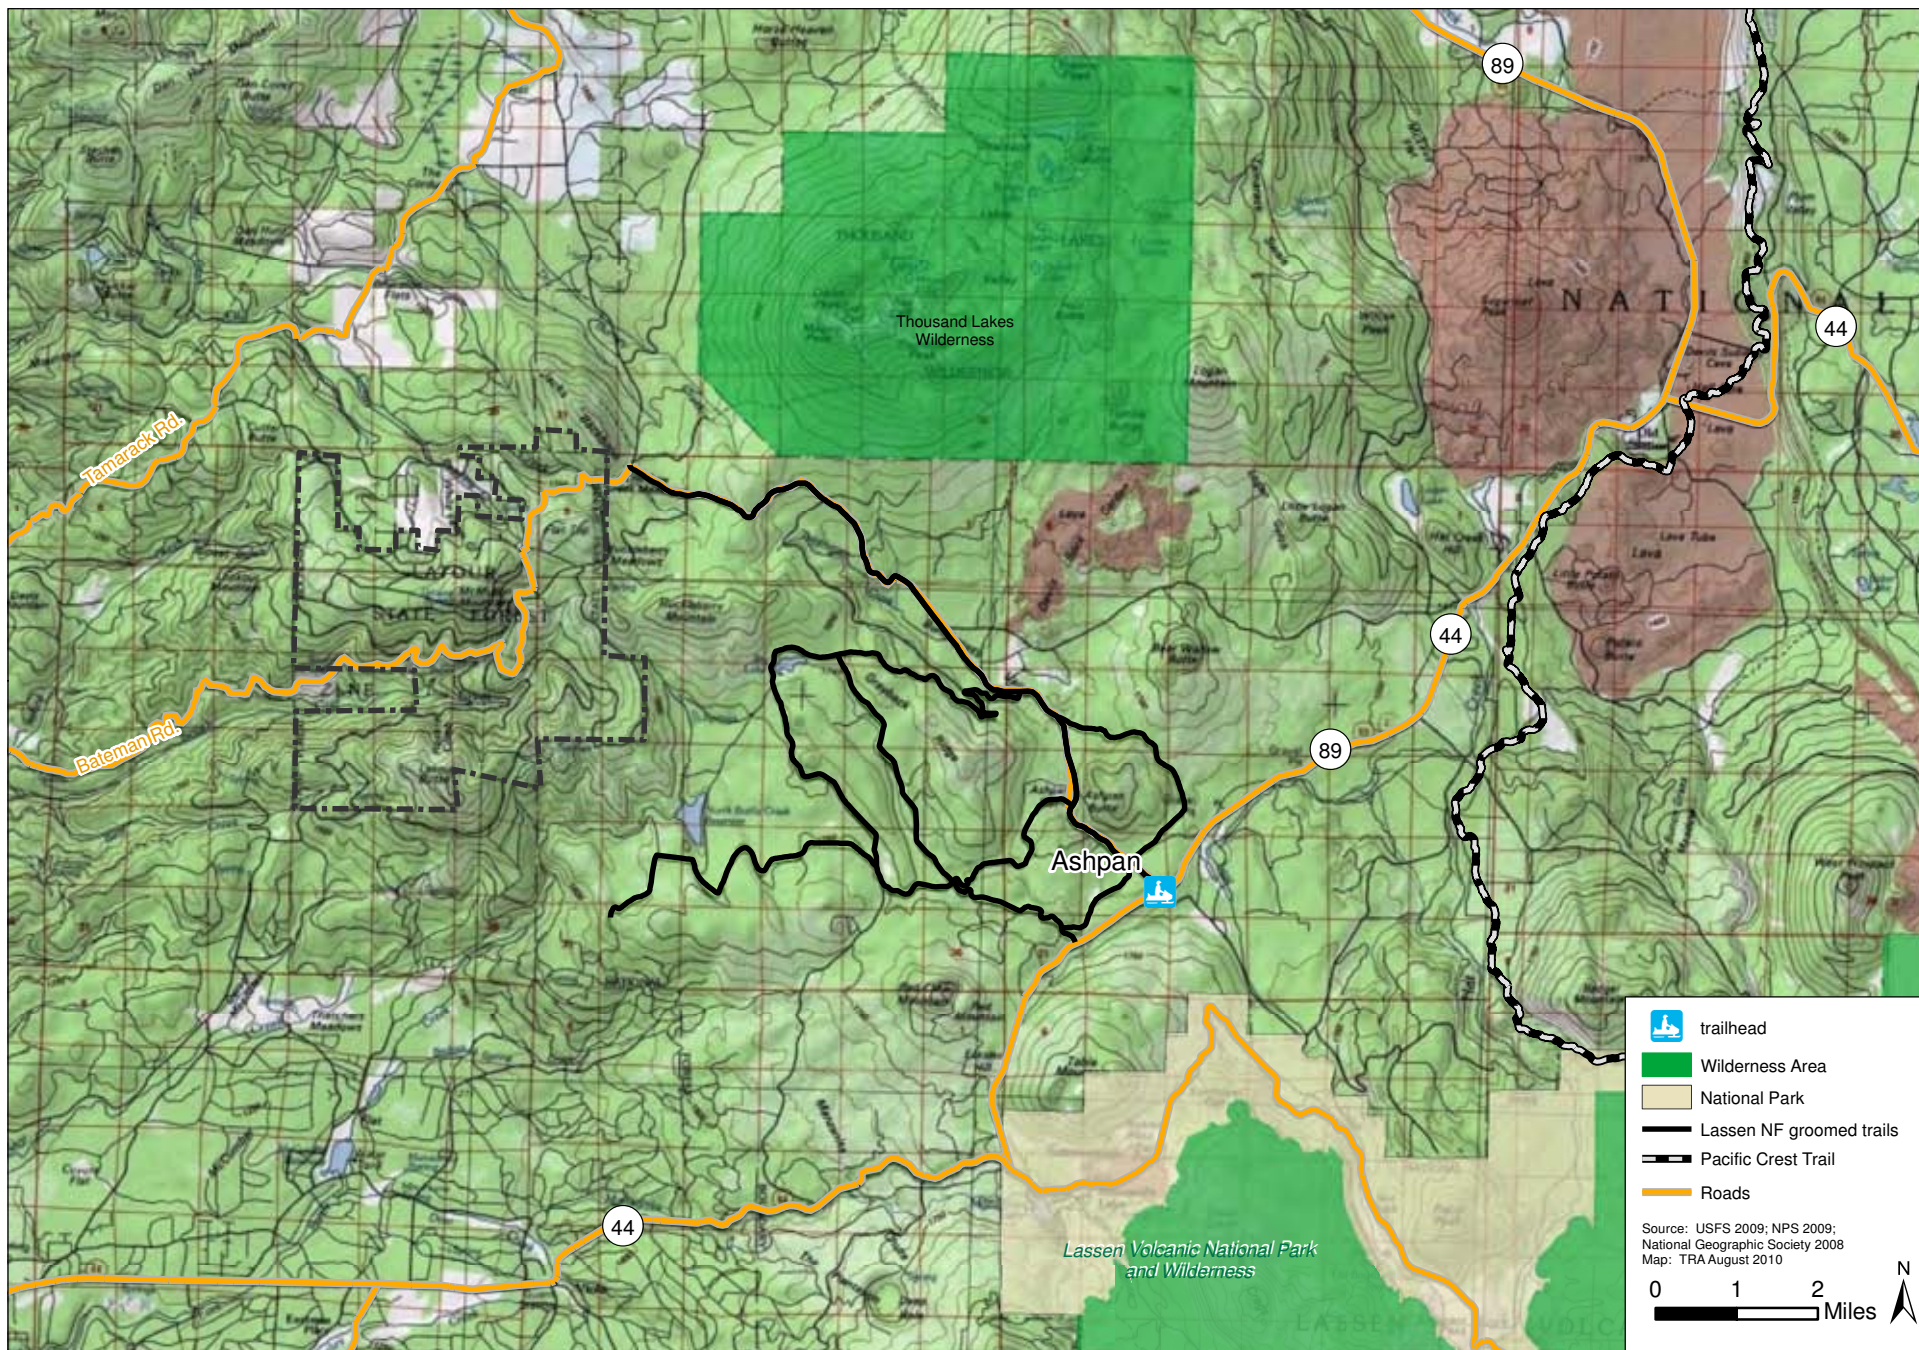

California Department of Parks and Recreation, OHMVR Division
OSV Program Draft EIR, Program Years 2010-2020 – October 2010

Figure 1
Regional Location

Figure 2A
Deer Mountain
Klamath National Forest

Figure 2B
Four Corners Medicine Lake
Klamath National Forest

Figure 3
Doorknob
Modoc National Forest

Figure 4
Pilgrim Creek
Shasta-Trinity National Forest

Figure 5A
Ashpan
Lassen National Forest

Figure 5B
Bogard
Lassen National Forest

Figure 5C
Swain Mountain
Lassen National Forest

Figure 5D
Fredonyer
Lassen National Forest

Figure 5E
Morgan Summit
Lassen National Forest

Figure 5F
Jonesville
Lassen National Forest

Figure 6A
Bucks Lake
Plumas National Forest

Figure 6B
La Porte
Plumas National Forest