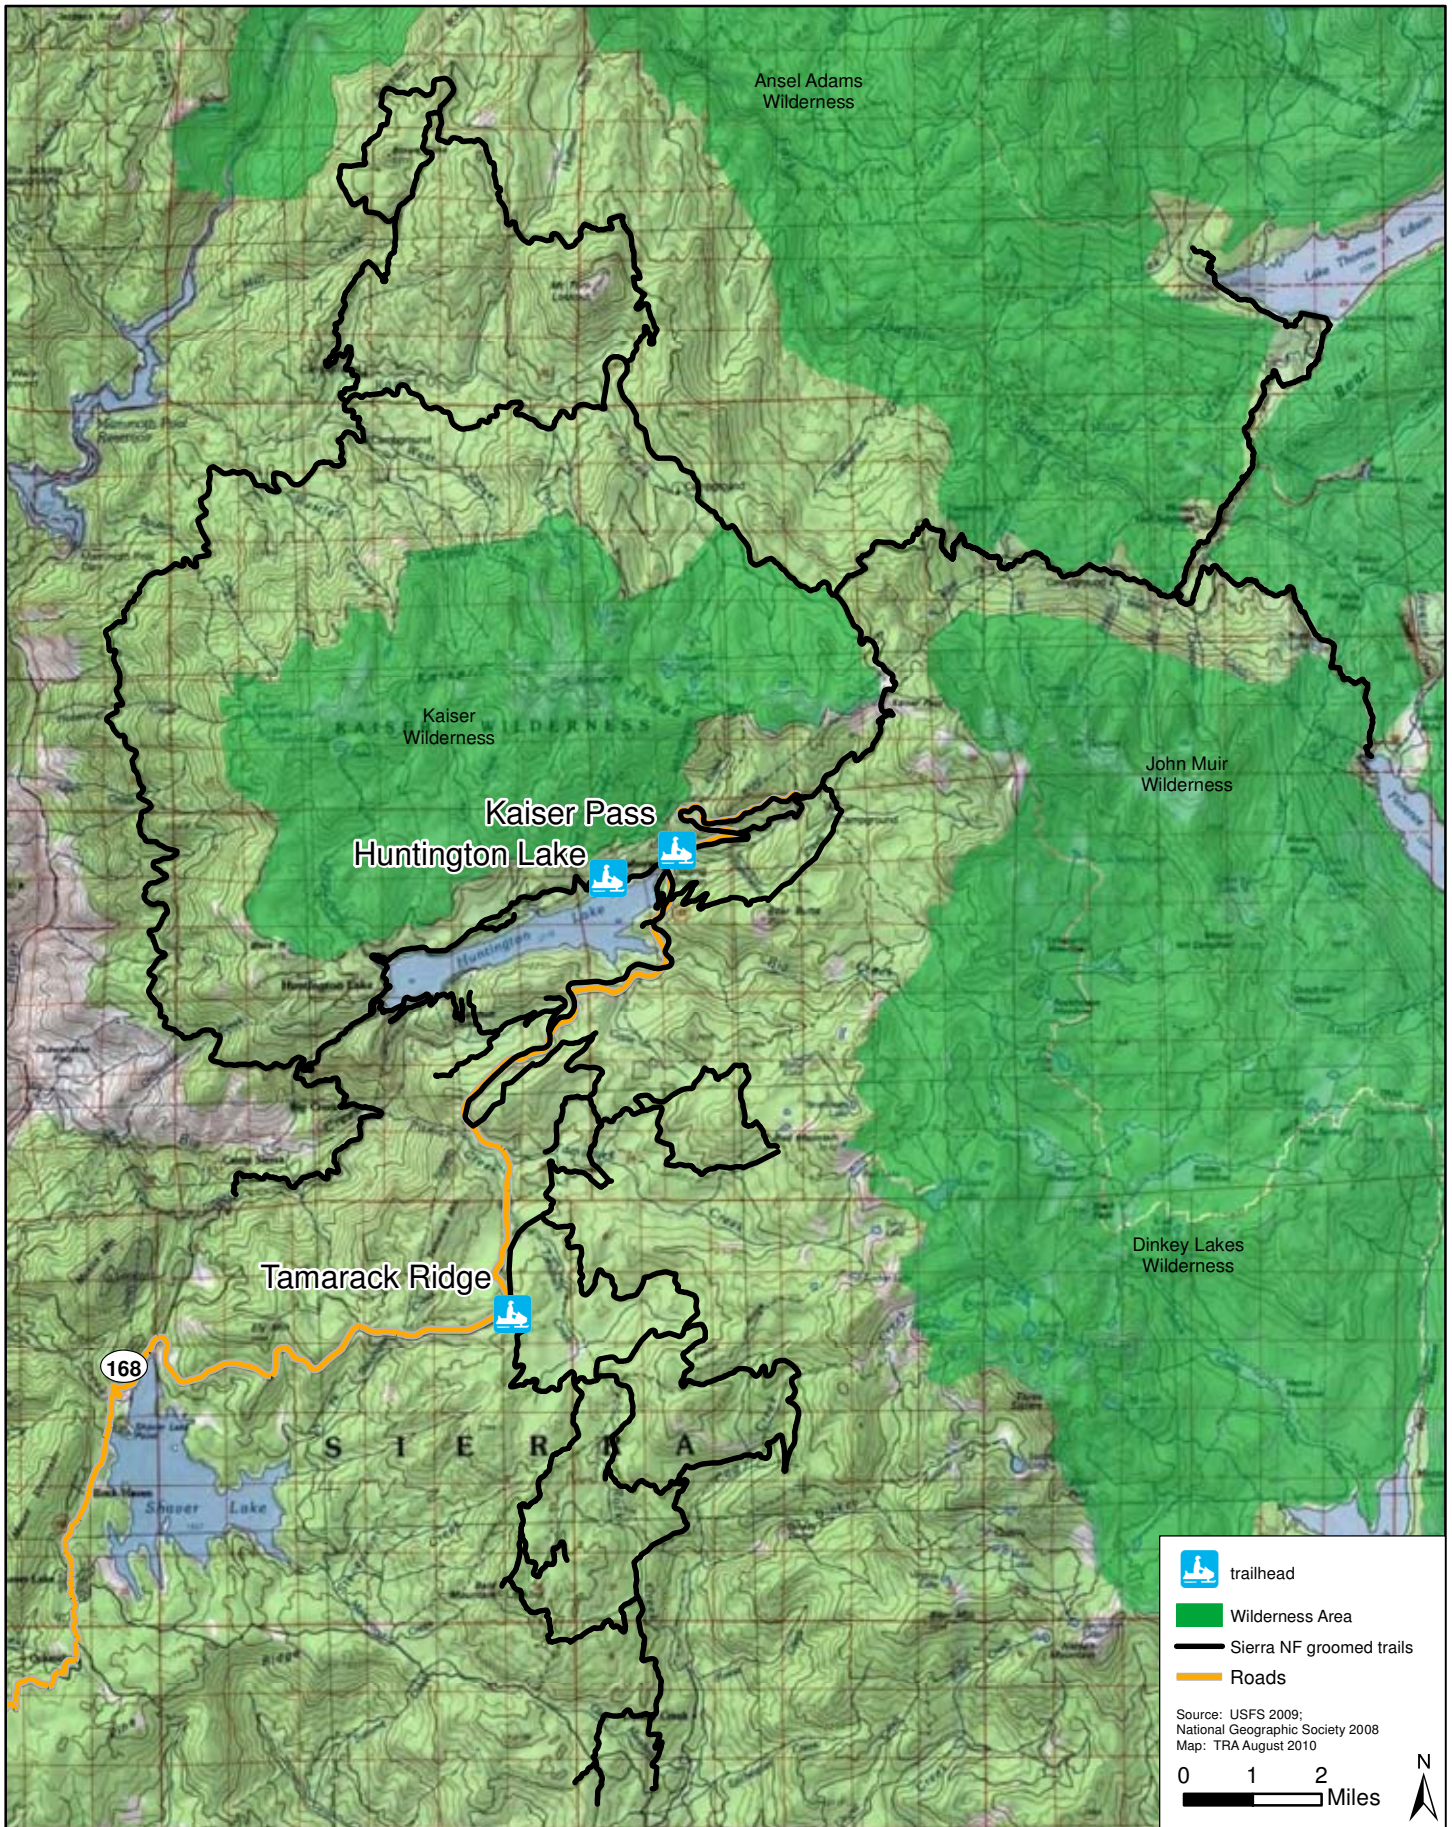

Figure 5D
Fredonyer
Lassen National Forest

Figure 5E
Morgan Summit
Lassen National Forest

Figure 5F
Jonesville
Lassen National Forest

Figure 6A
Bucks Lake
Plumas National Forest

Figure 6B
La Porte
Plumas National Forest

Figure 7B
Little Truckee Summit
Tahoe National Forest

Figure 7C
China Wall
Tahoe National Forest

California Department of Parks and Recreation, OHMVR Division
OSV Program Draft EIR, Program Years 2010-2020 – October 2010

Figure 8
Silver Bear
Eldorado National Forest

Figure 9A
Lake Alpine and Spicer Reservoir
Stanislaus National Forest

Figure 9B
Highway 108
Stanislaus National Forest

Figure 10
Mammoth Lakes
Inyo National Forest

Figure 12A
Big Meadow and Quail Flat
Sequoia National Forest

Figure 12B
Quaking Aspen and Ponderosa
Sequoia National Forest

Figure 12C
Sugarloaf
Sequoia National Forest

Figure 12D
Kern Plateau
Sequoia National Forest