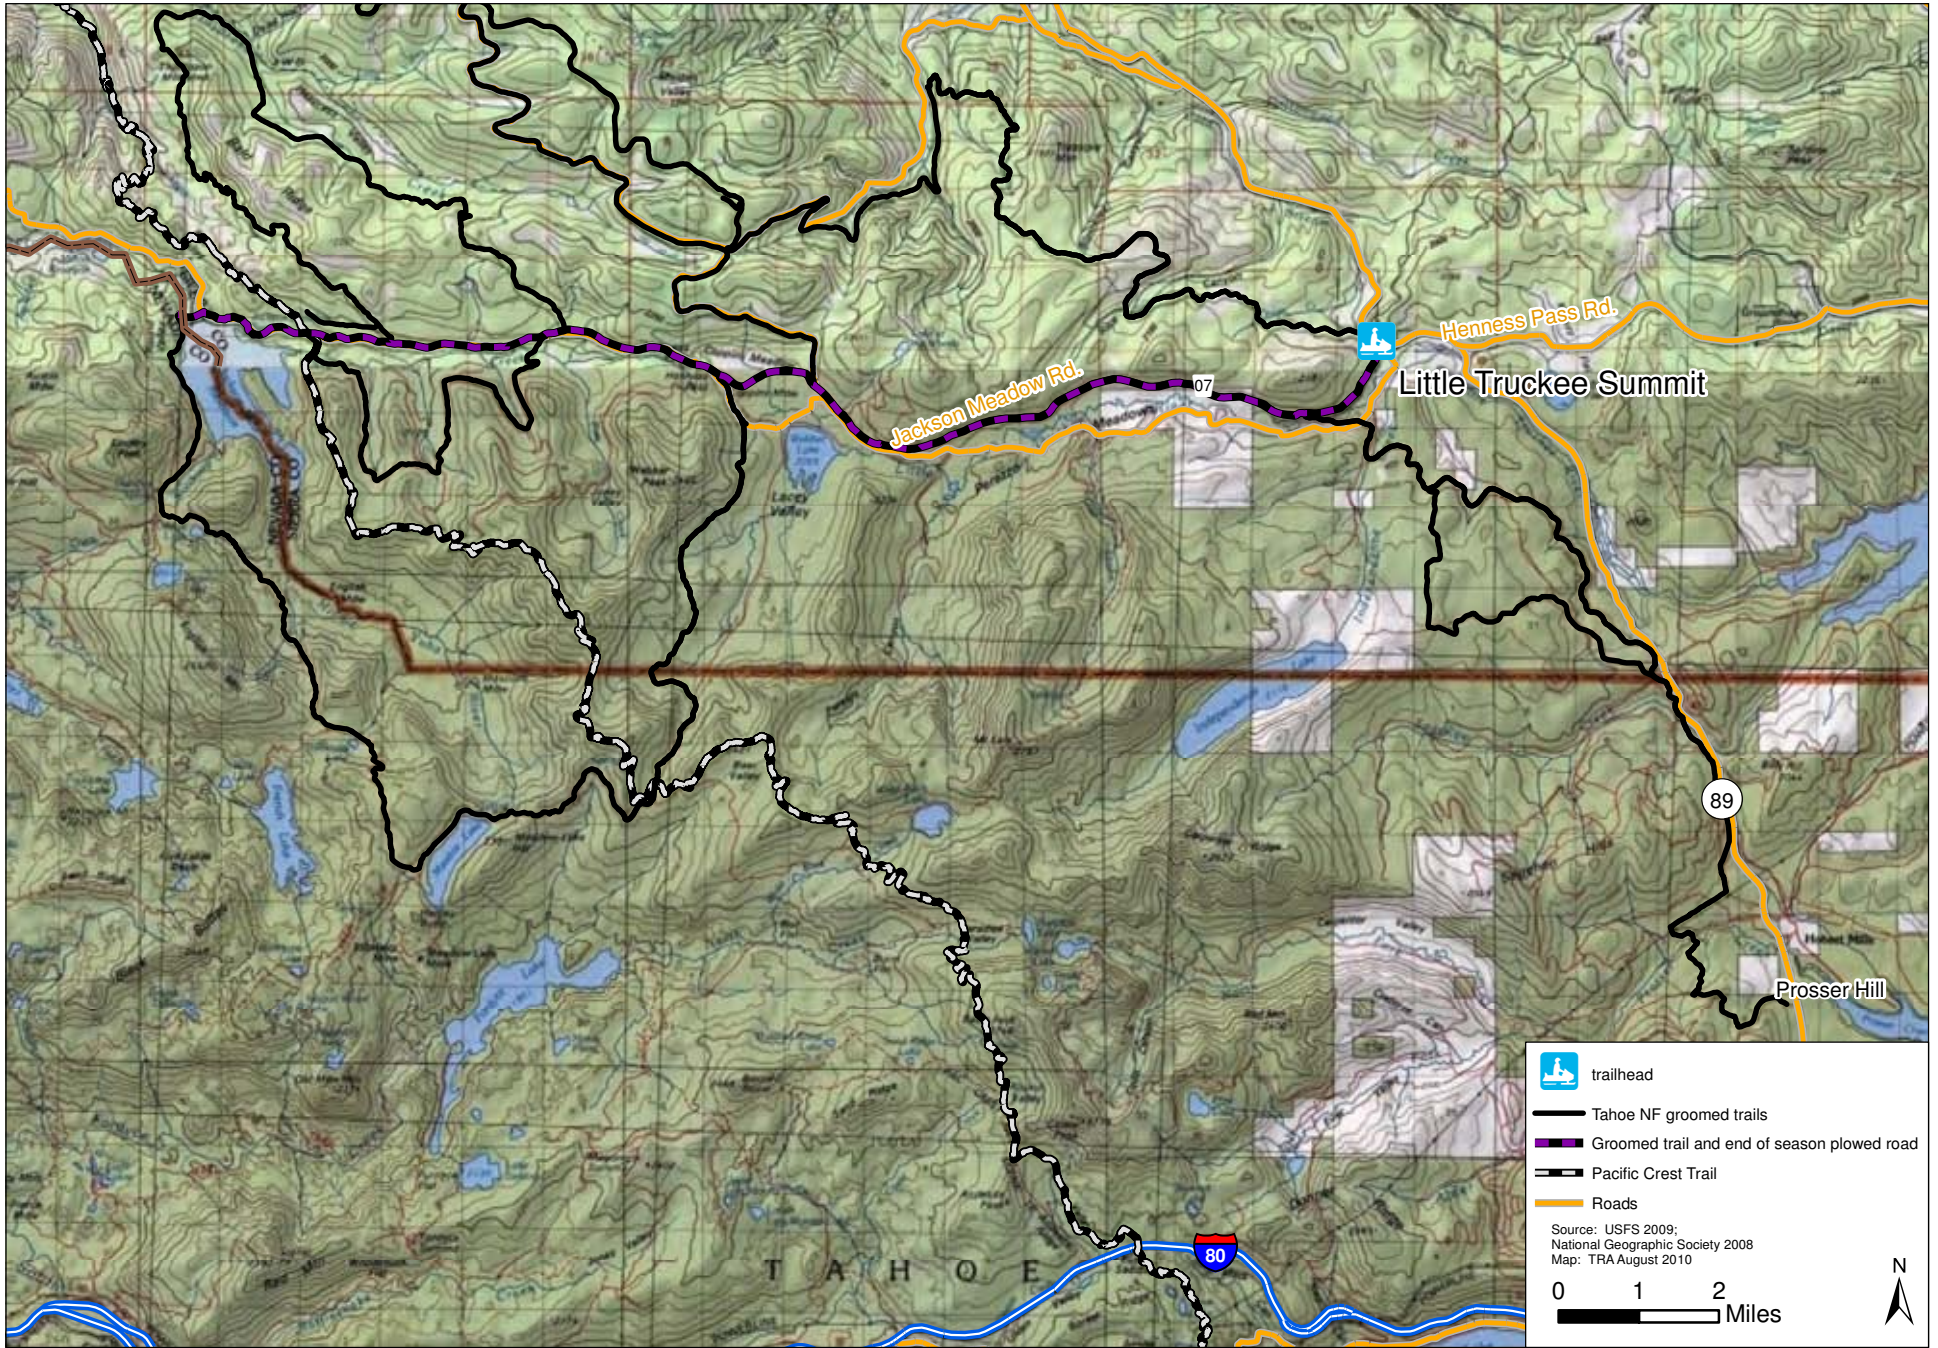

Figure 6C
Gold Lake
Plumas National Forest

California Department of Parks and Recreation, OHMVR Division
OSV Program Draft EIR, Program Years 2010-2020 – October 2010

Figure 7A
Bassetts
Tahoe National Forest

Figure 7B
Little Truckee Summit
Tahoe National Forest

Figure 7C
China Wall
Tahoe National Forest

California Department of Parks and Recreation, OHMVR Division
OSV Program Draft EIR, Program Years 2010-2020 – October 2010