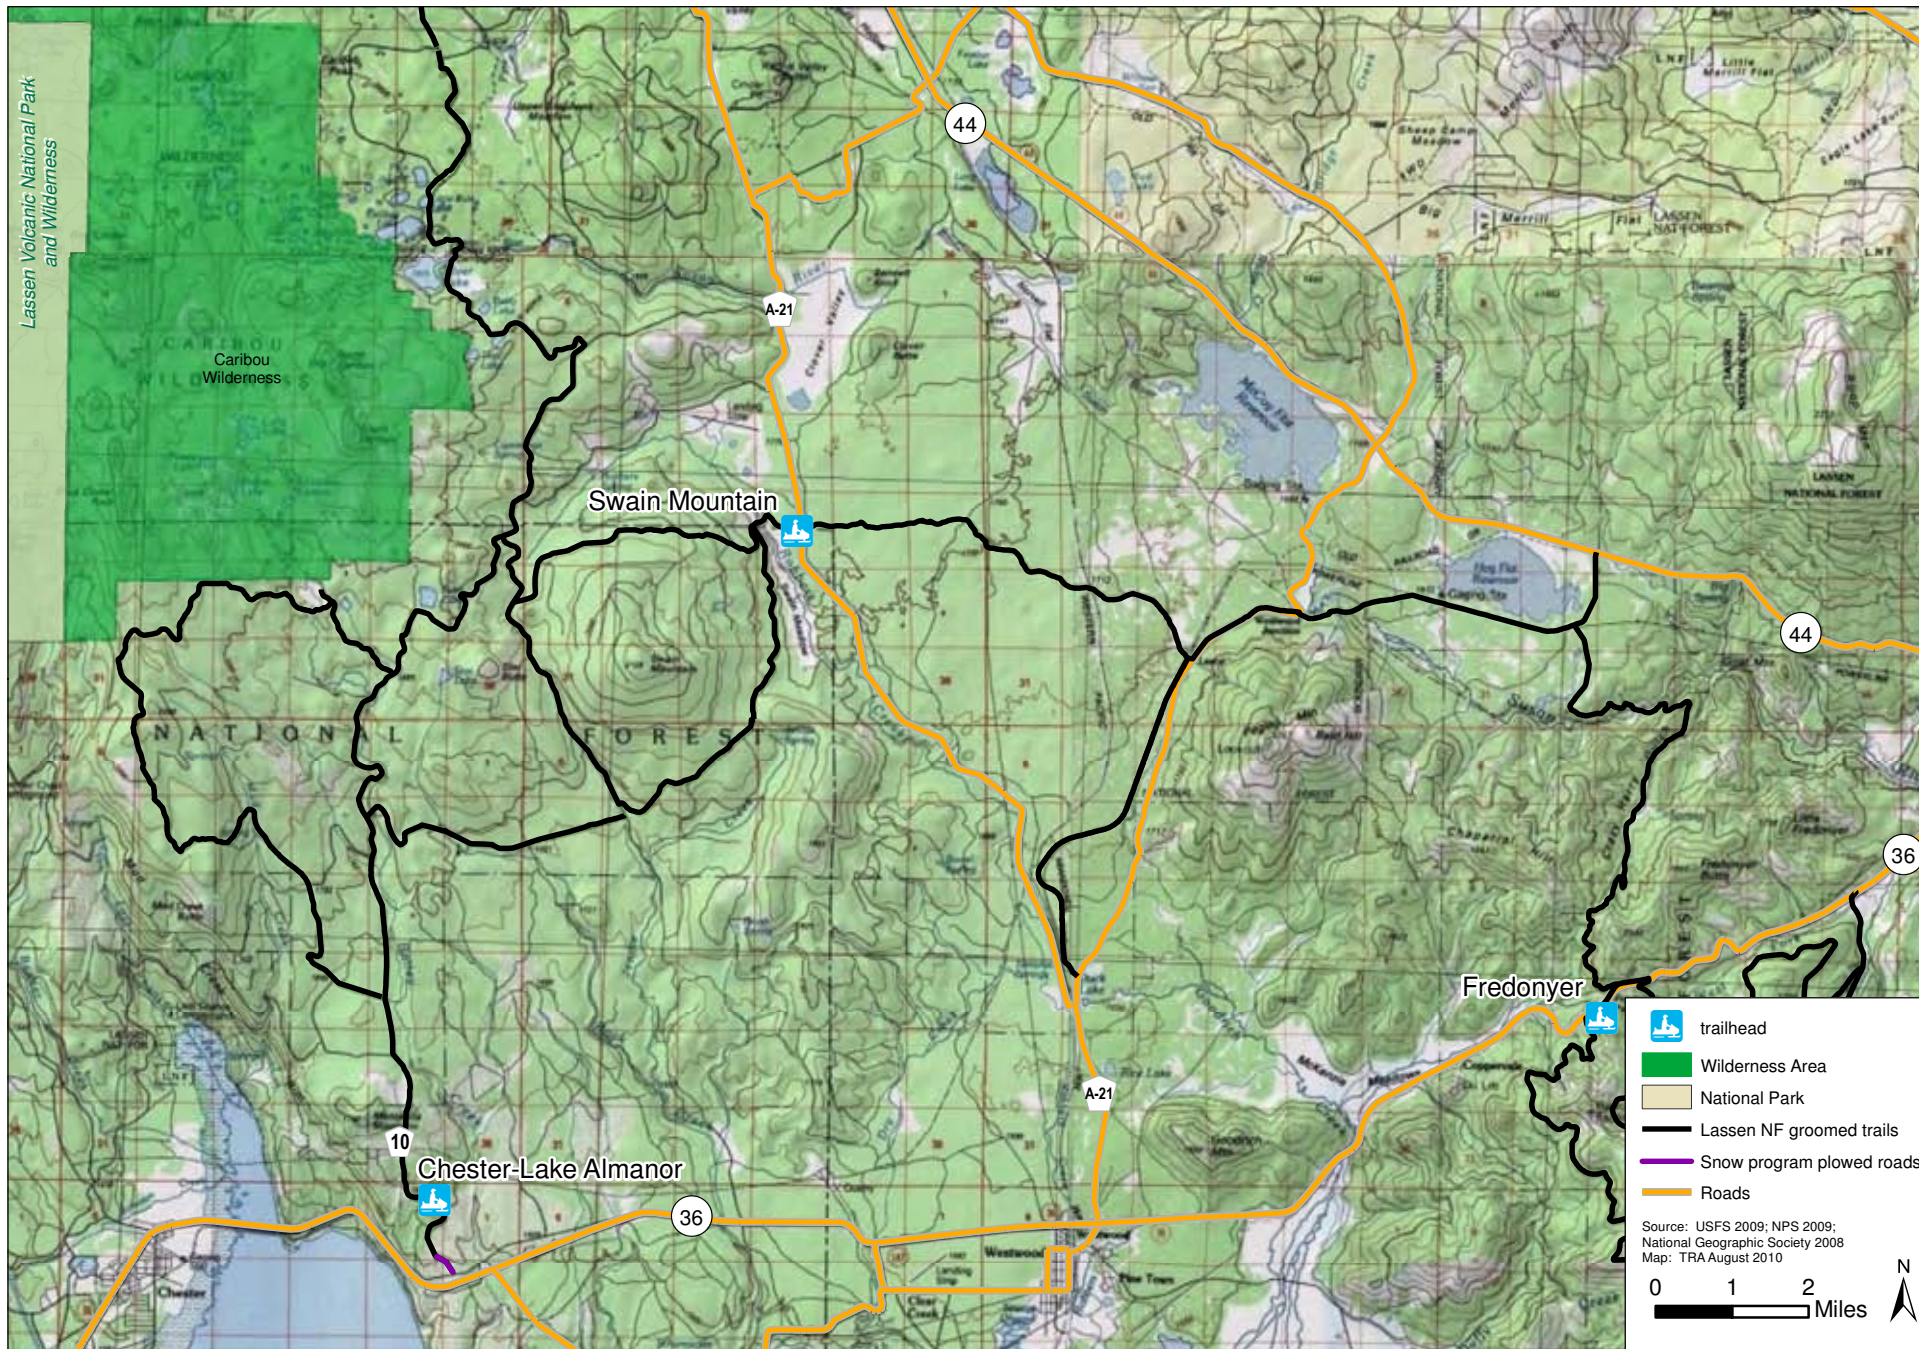

California Department of Parks and Recreation, OHMVR Division
OSV Program Draft EIR, Program Years 2010-2020 – October 2010

Figure 1
Regional Location

Figure 2A
Deer Mountain
Klamath National Forest

Figure 2B
Four Corners Medicine Lake
Klamath National Forest

Figure 3
Doorknob
Modoc National Forest

Figure 4
Pilgrim Creek
Shasta-Trinity National Forest

Figure 5A
Ashpan
Lassen National Forest

Figure 5B
Bogard
Lassen National Forest

Figure 5C
Swain Mountain
Lassen National Forest

Figure 5D
Fredonyer
Lassen National Forest

Figure 5E
Morgan Summit
Lassen National Forest

Figure 5F
Jonesville
Lassen National Forest

Figure 6A
Bucks Lake
Plumas National Forest

Figure 6B
La Porte
Plumas National Forest