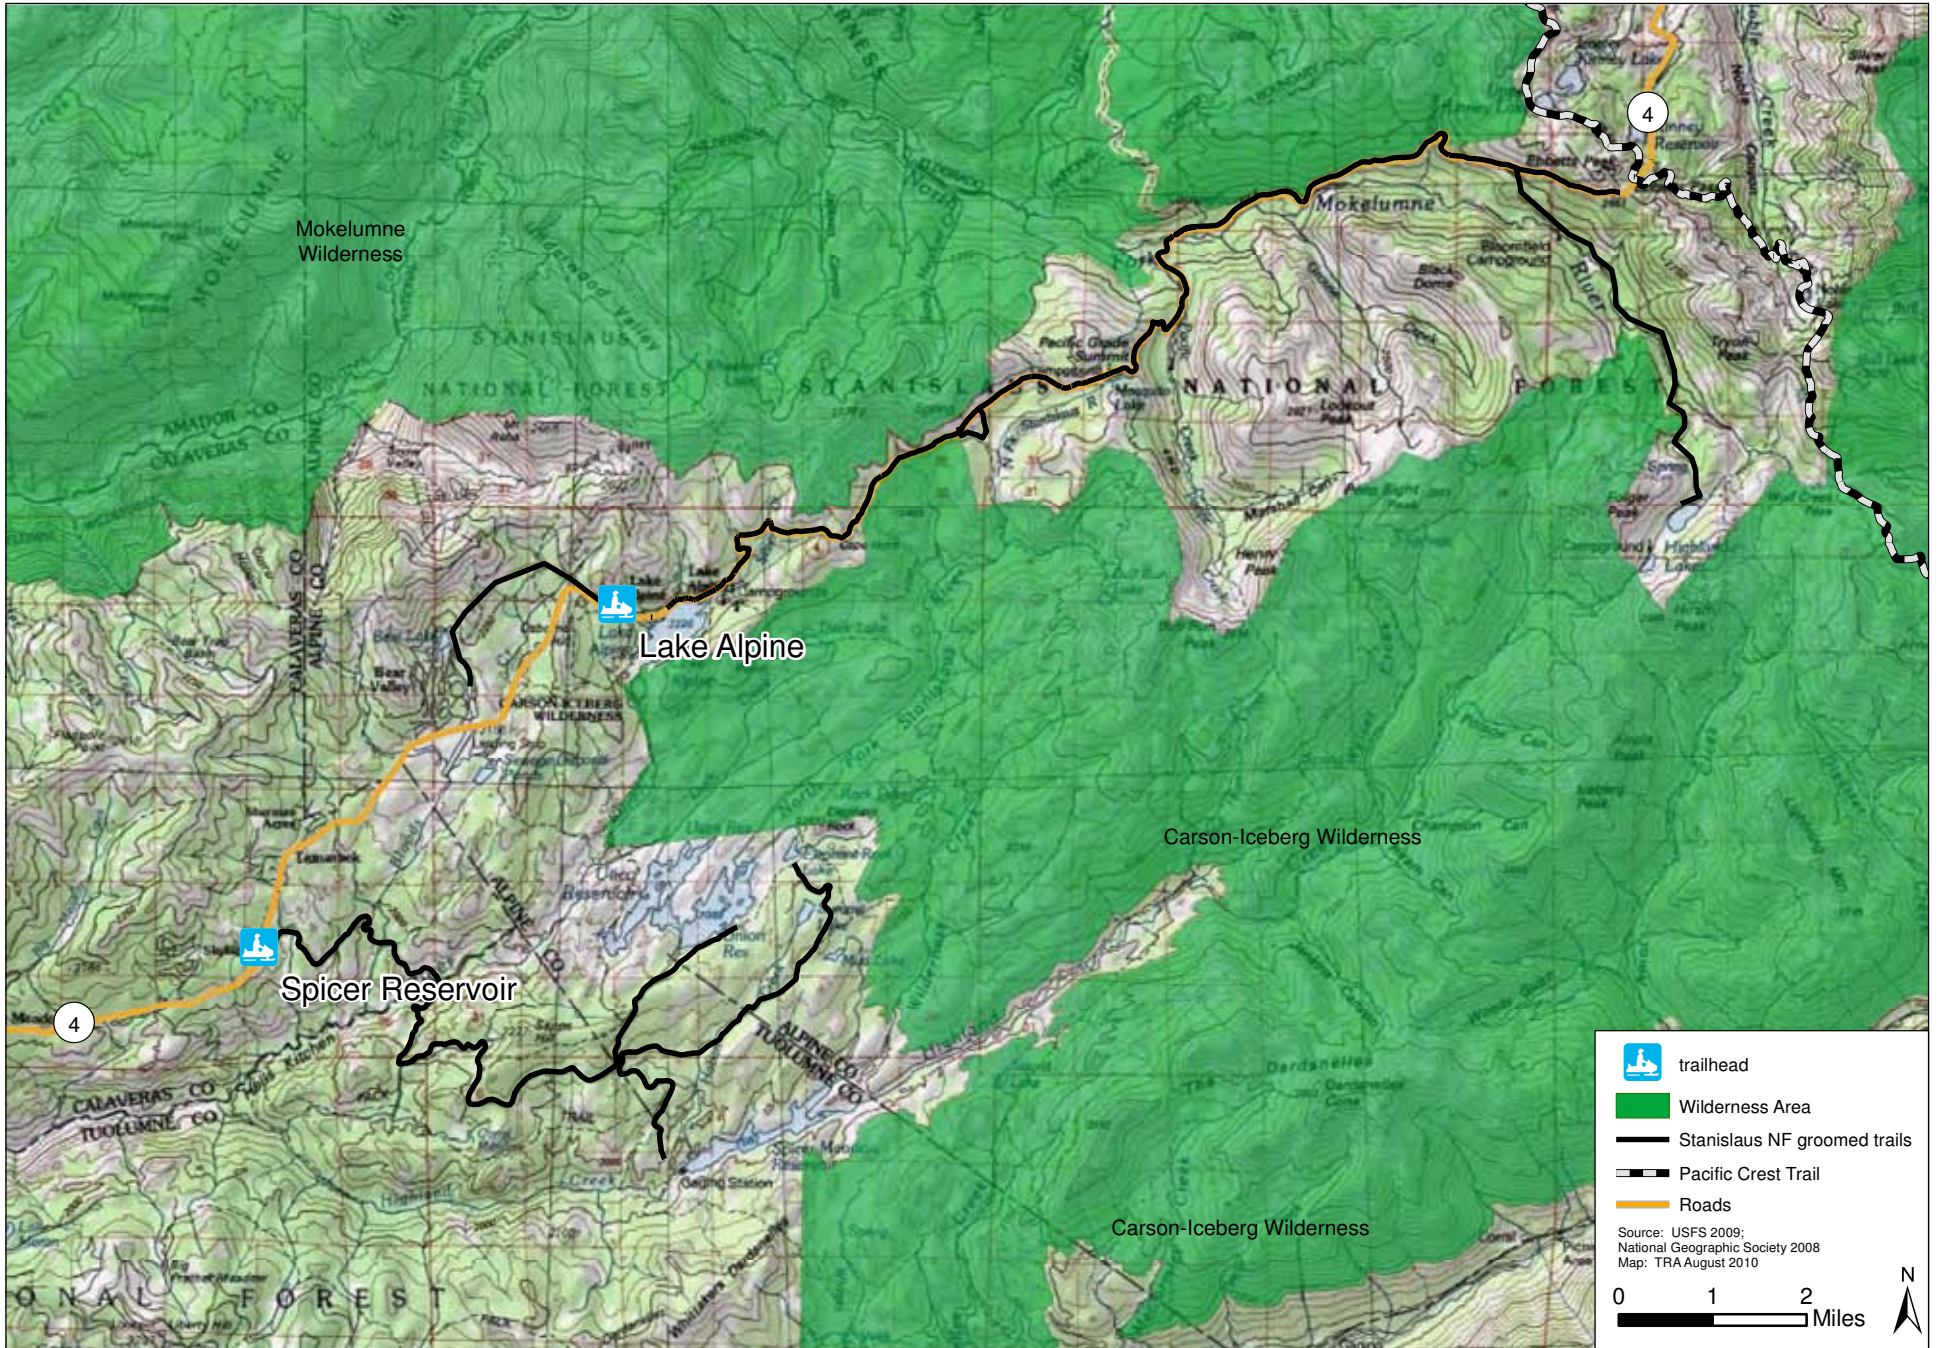

Figure 7B
Little Truckee Summit
Tahoe National Forest

Figure 7C
China Wall
Tahoe National Forest

California Department of Parks and Recreation, OHMVR Division
OSV Program Draft EIR, Program Years 2010-2020 – October 2010

Figure 8
Silver Bear
Eldorado National Forest

Figure 9A
Lake Alpine and Spicer Reservoir
Stanislaus National Forest

Figure 9B
Highway 108
Stanislaus National Forest

Figure 10
Mammoth Lakes
Inyo National Forest

Figure 12A
Big Meadow and Quail Flat
Sequoia National Forest

Figure 12B
Quaking Aspen and Ponderosa
Sequoia National Forest

Figure 12C
Sugarloaf
Sequoia National Forest

Figure 12D
Kern Plateau
Sequoia National Forest