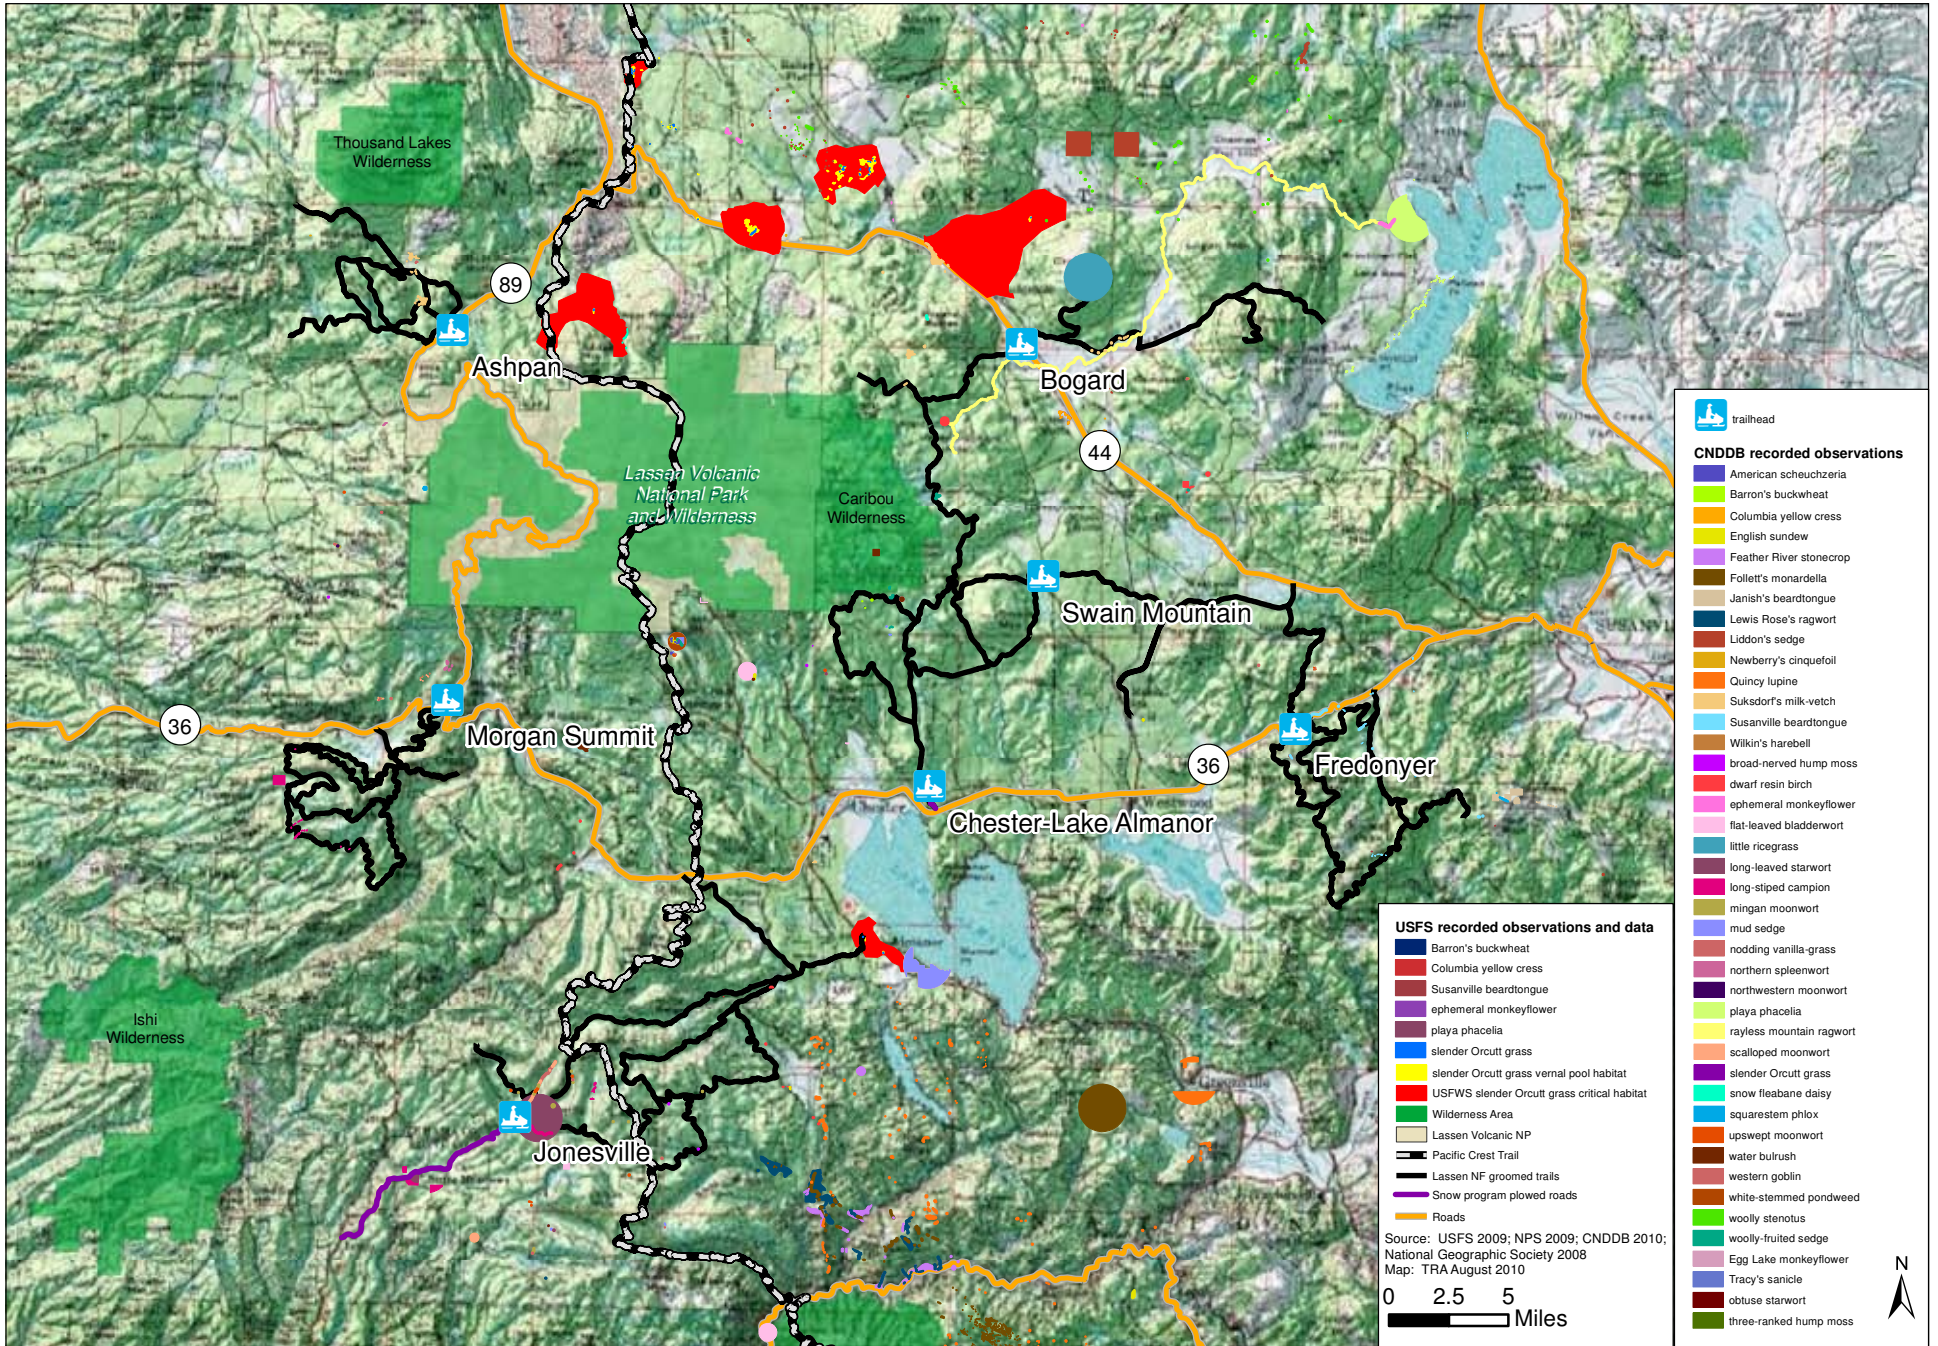

Figure 18
Special-status Wildlife
Lassen National Forest

Figure 19
Special-status Plants
Lassen National Forest

California Department of Parks and Recreation, OHMVR Division
OSV Program Draft EIR, Program Years 2010-2020 – October 2010