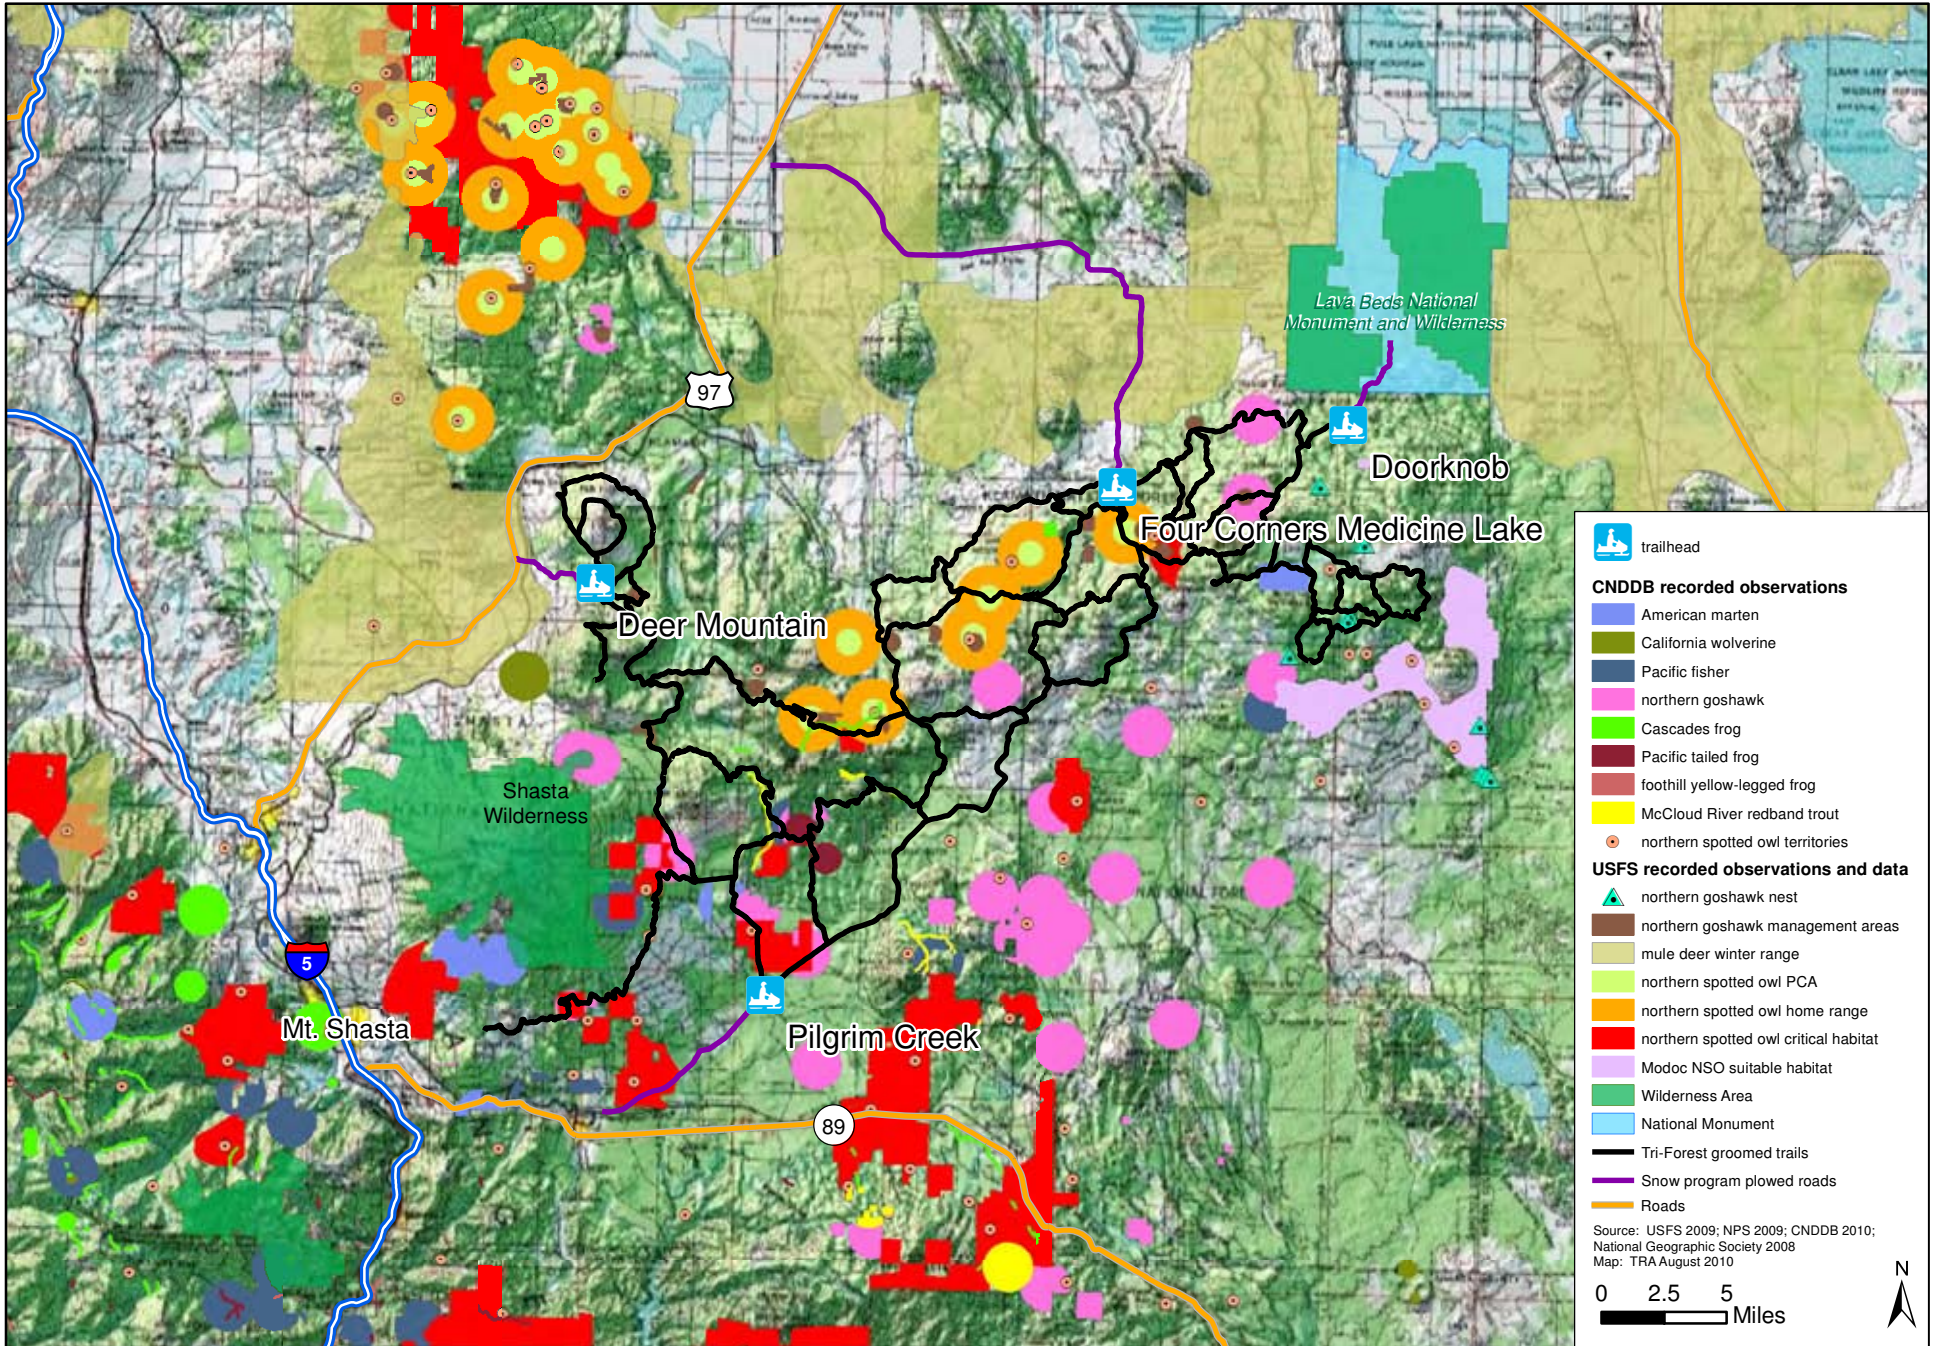

Figure 13
Lake Davis
Plumas National Forest

California Department of Parks and Recreation, OHMVR Division
OSV Program Draft EIR, Program Years 2010-2020 – October 2010

Figure 14
State Route 4
Humboldt-Toiyabe National Forest

California Department of Parks and Recreation, OHMVR Division
OSV Program Draft EIR, Program Years 2010-2020 – October 2010

Figure 15
Bass Lake
Sierra National Forest

California Department of Parks and Recreation, OHMVR Division
OSV Program Draft EIR, Program Years 2010-2020 – October 2010