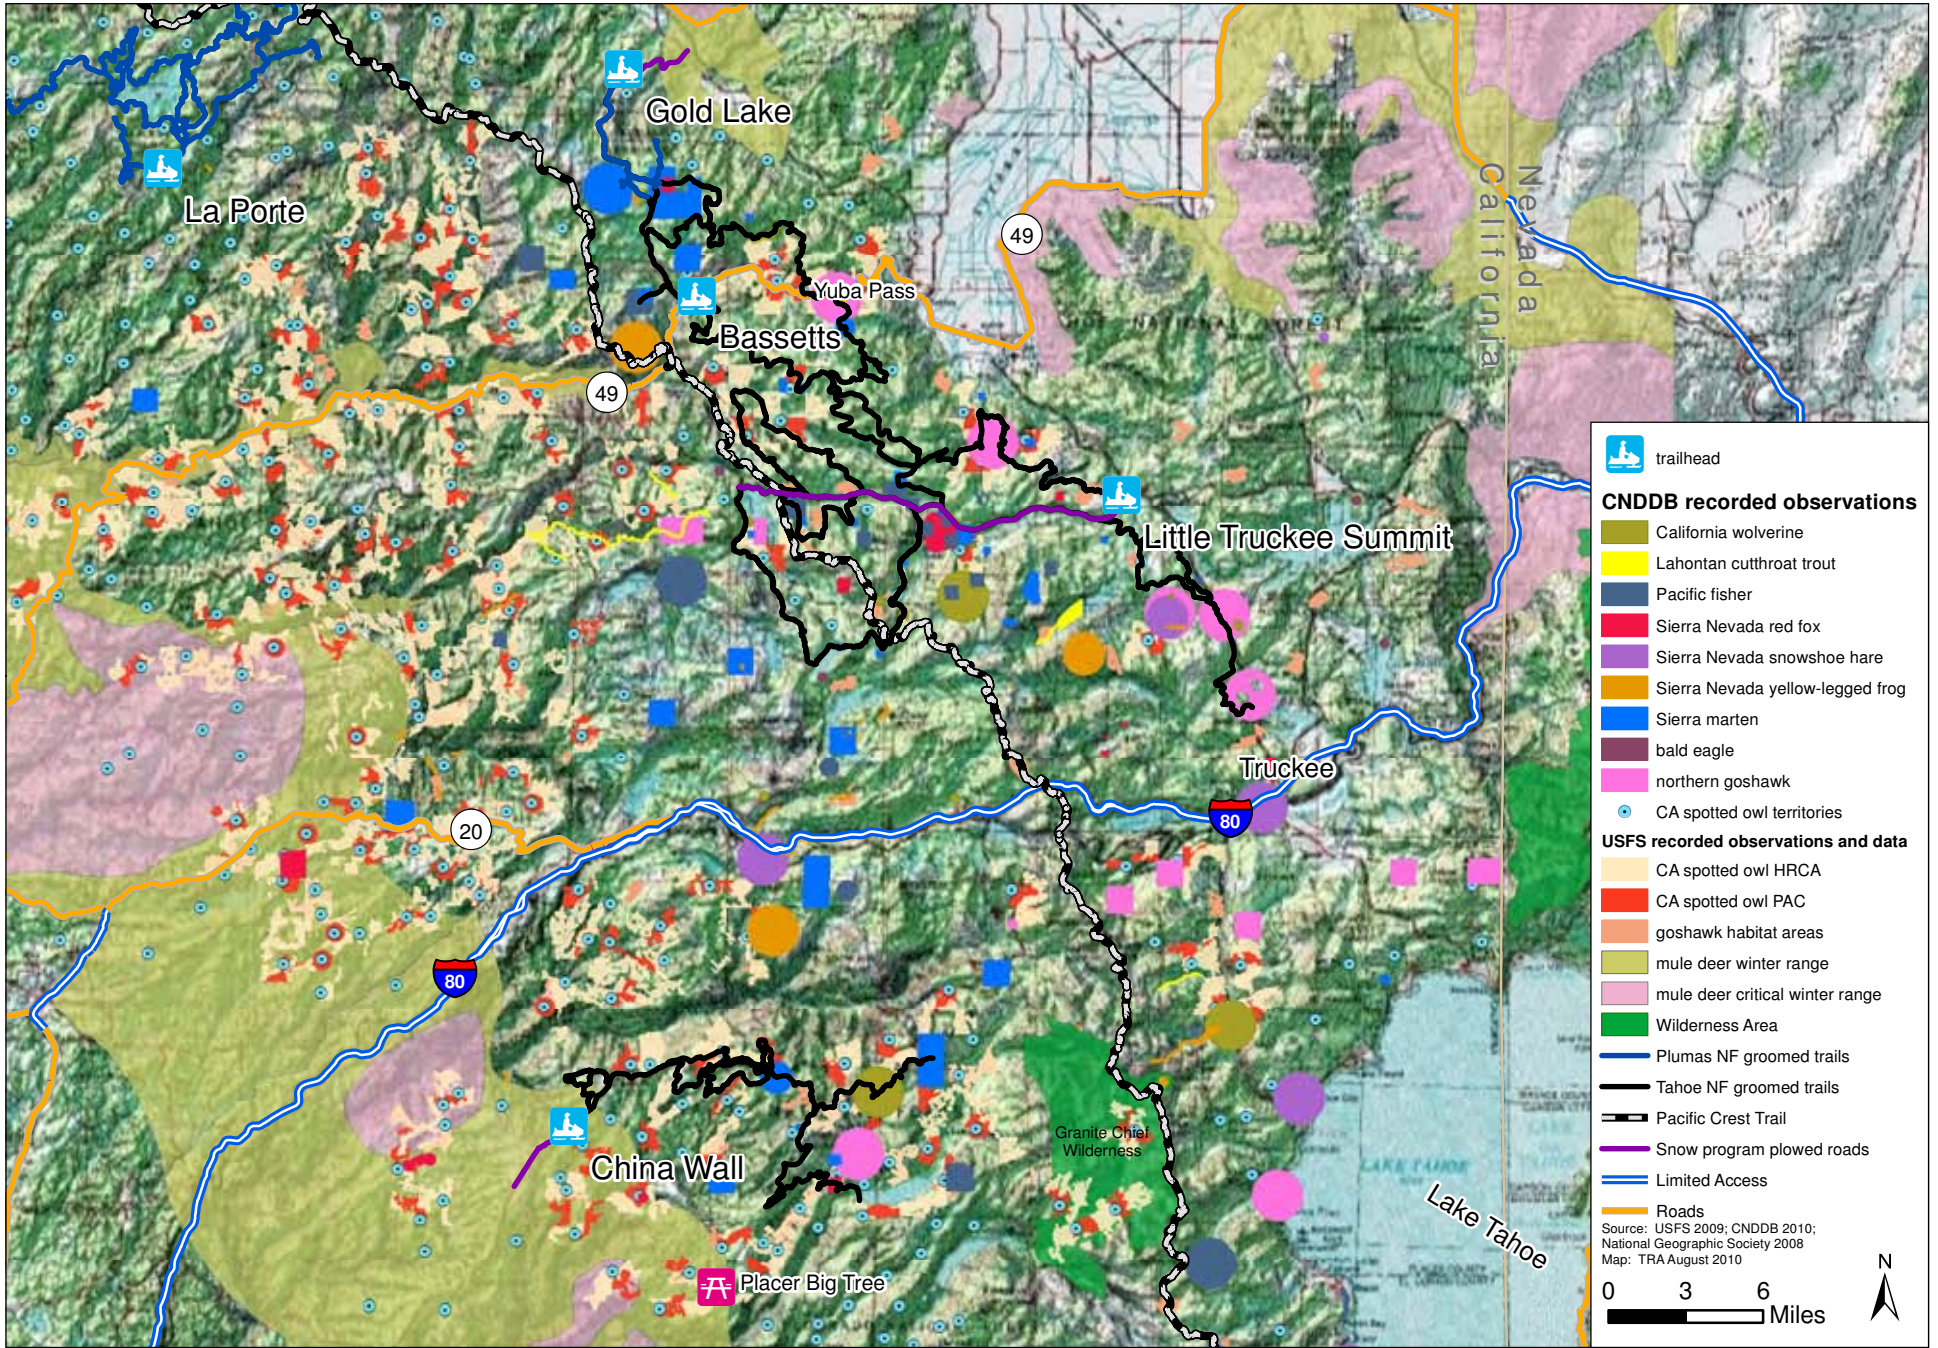

Figure 20
Special-status Wildlife
Plumas National Forest

Figure 21
Special-status Plants
Plumas National Forest

California Department of Parks and Recreation, OHMVR Division
OSV Program Draft EIR, Program Years 2010-2020 – October 2010