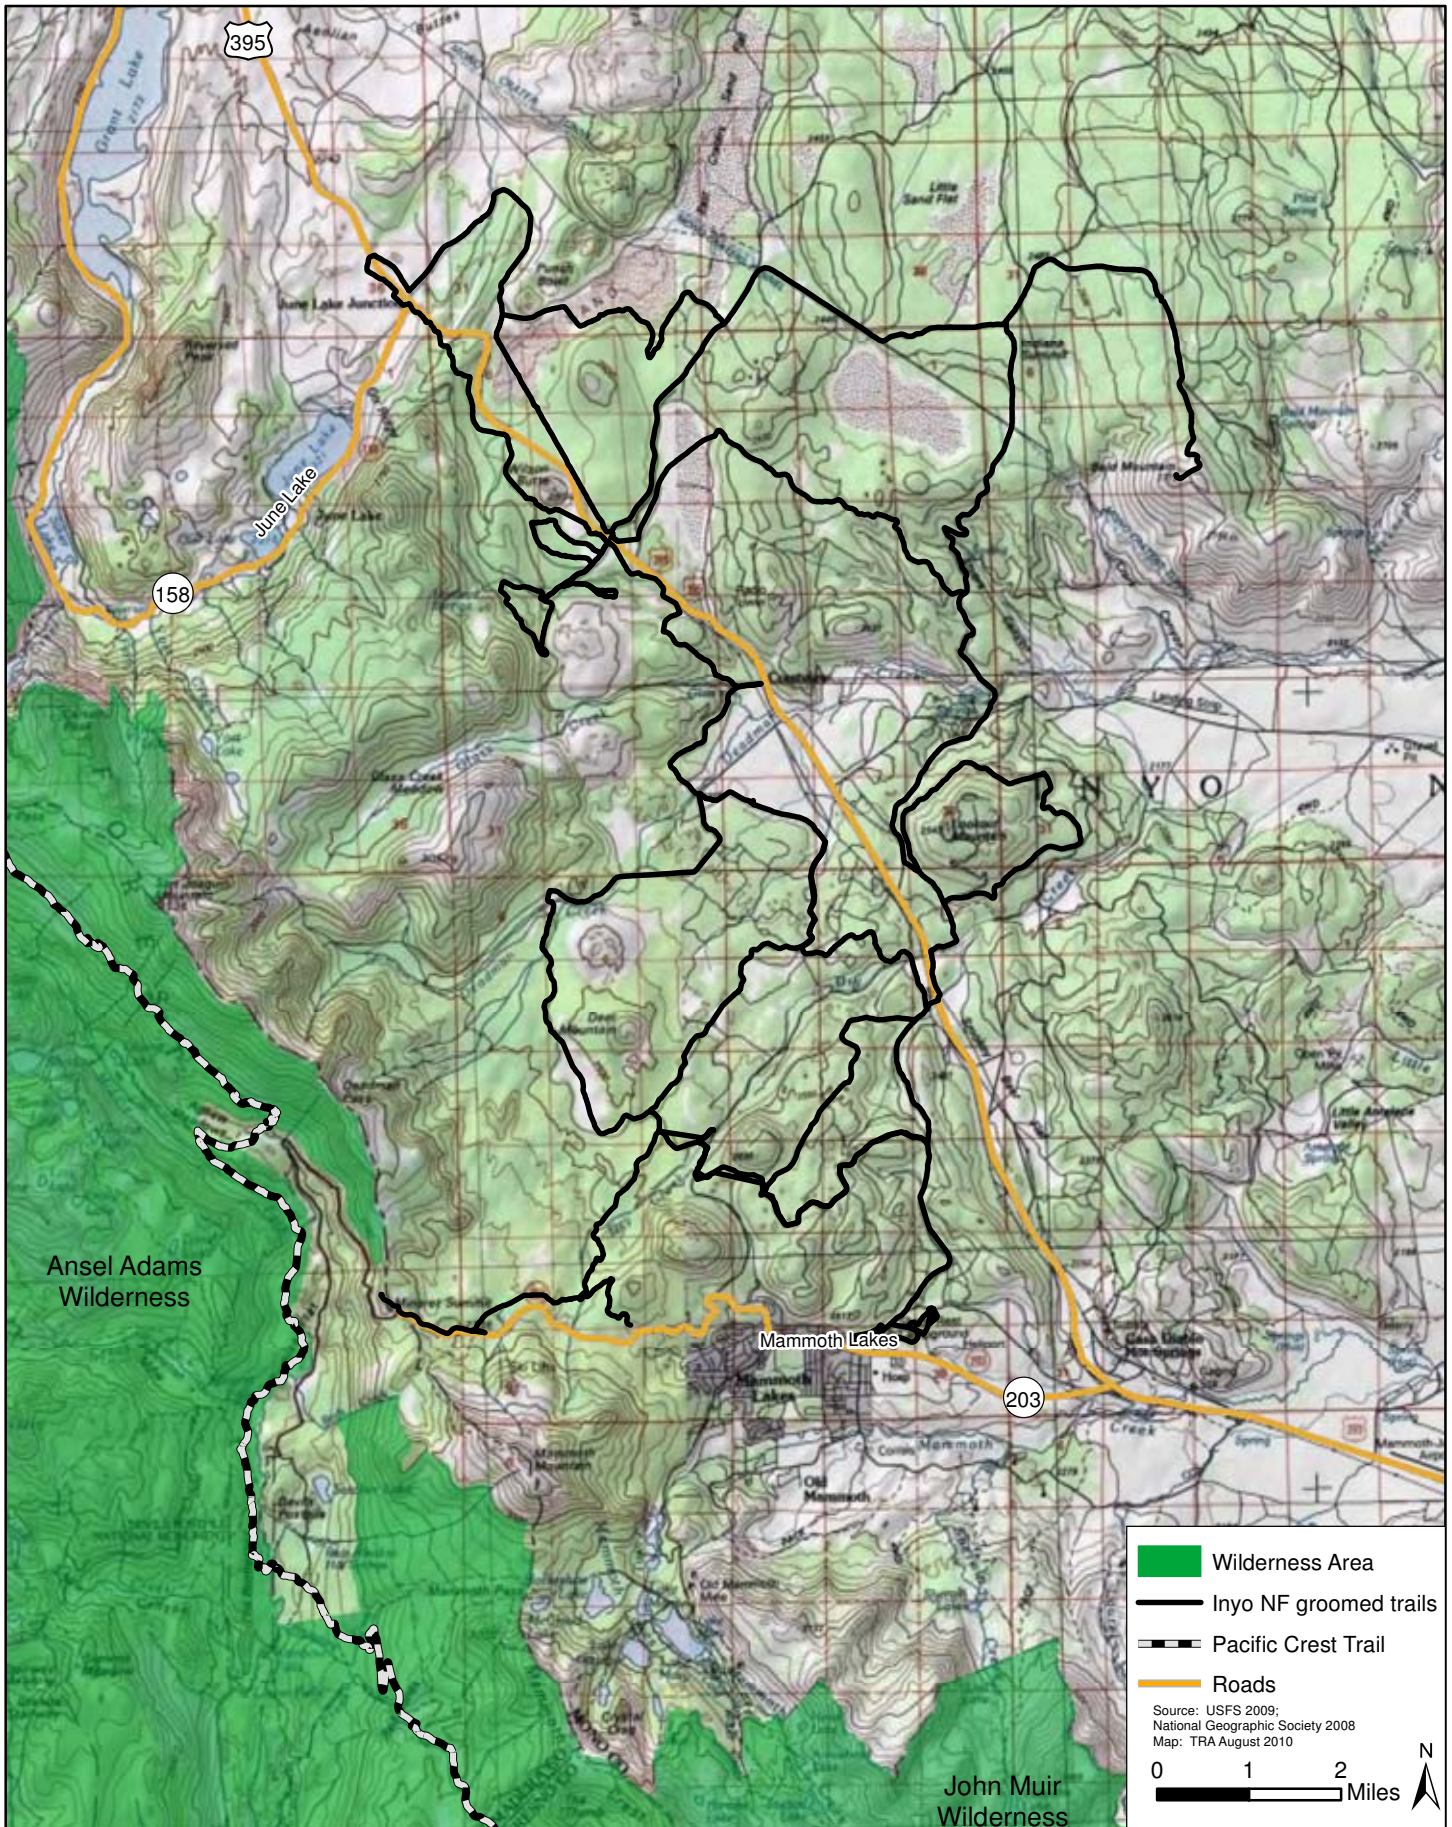

Figure 7B
Little Truckee Summit
Tahoe National Forest

Figure 7C
China Wall
Tahoe National Forest

California Department of Parks and Recreation, OHMVR Division
OSV Program Draft EIR, Program Years 2010-2020 – October 2010

Figure 8
Silver Bear
Eldorado National Forest

Figure 9A
Lake Alpine and Spicer Reservoir
Stanislaus National Forest

Figure 9B
Highway 108
Stanislaus National Forest

Figure 10
Mammoth Lakes
Inyo National Forest

Figure 12A
Big Meadow and Quail Flat
Sequoia National Forest

Figure 12B
Quaking Aspen and Ponderosa
Sequoia National Forest

Figure 12C
Sugarloaf
Sequoia National Forest

Figure 12D
Kern Plateau
Sequoia National Forest