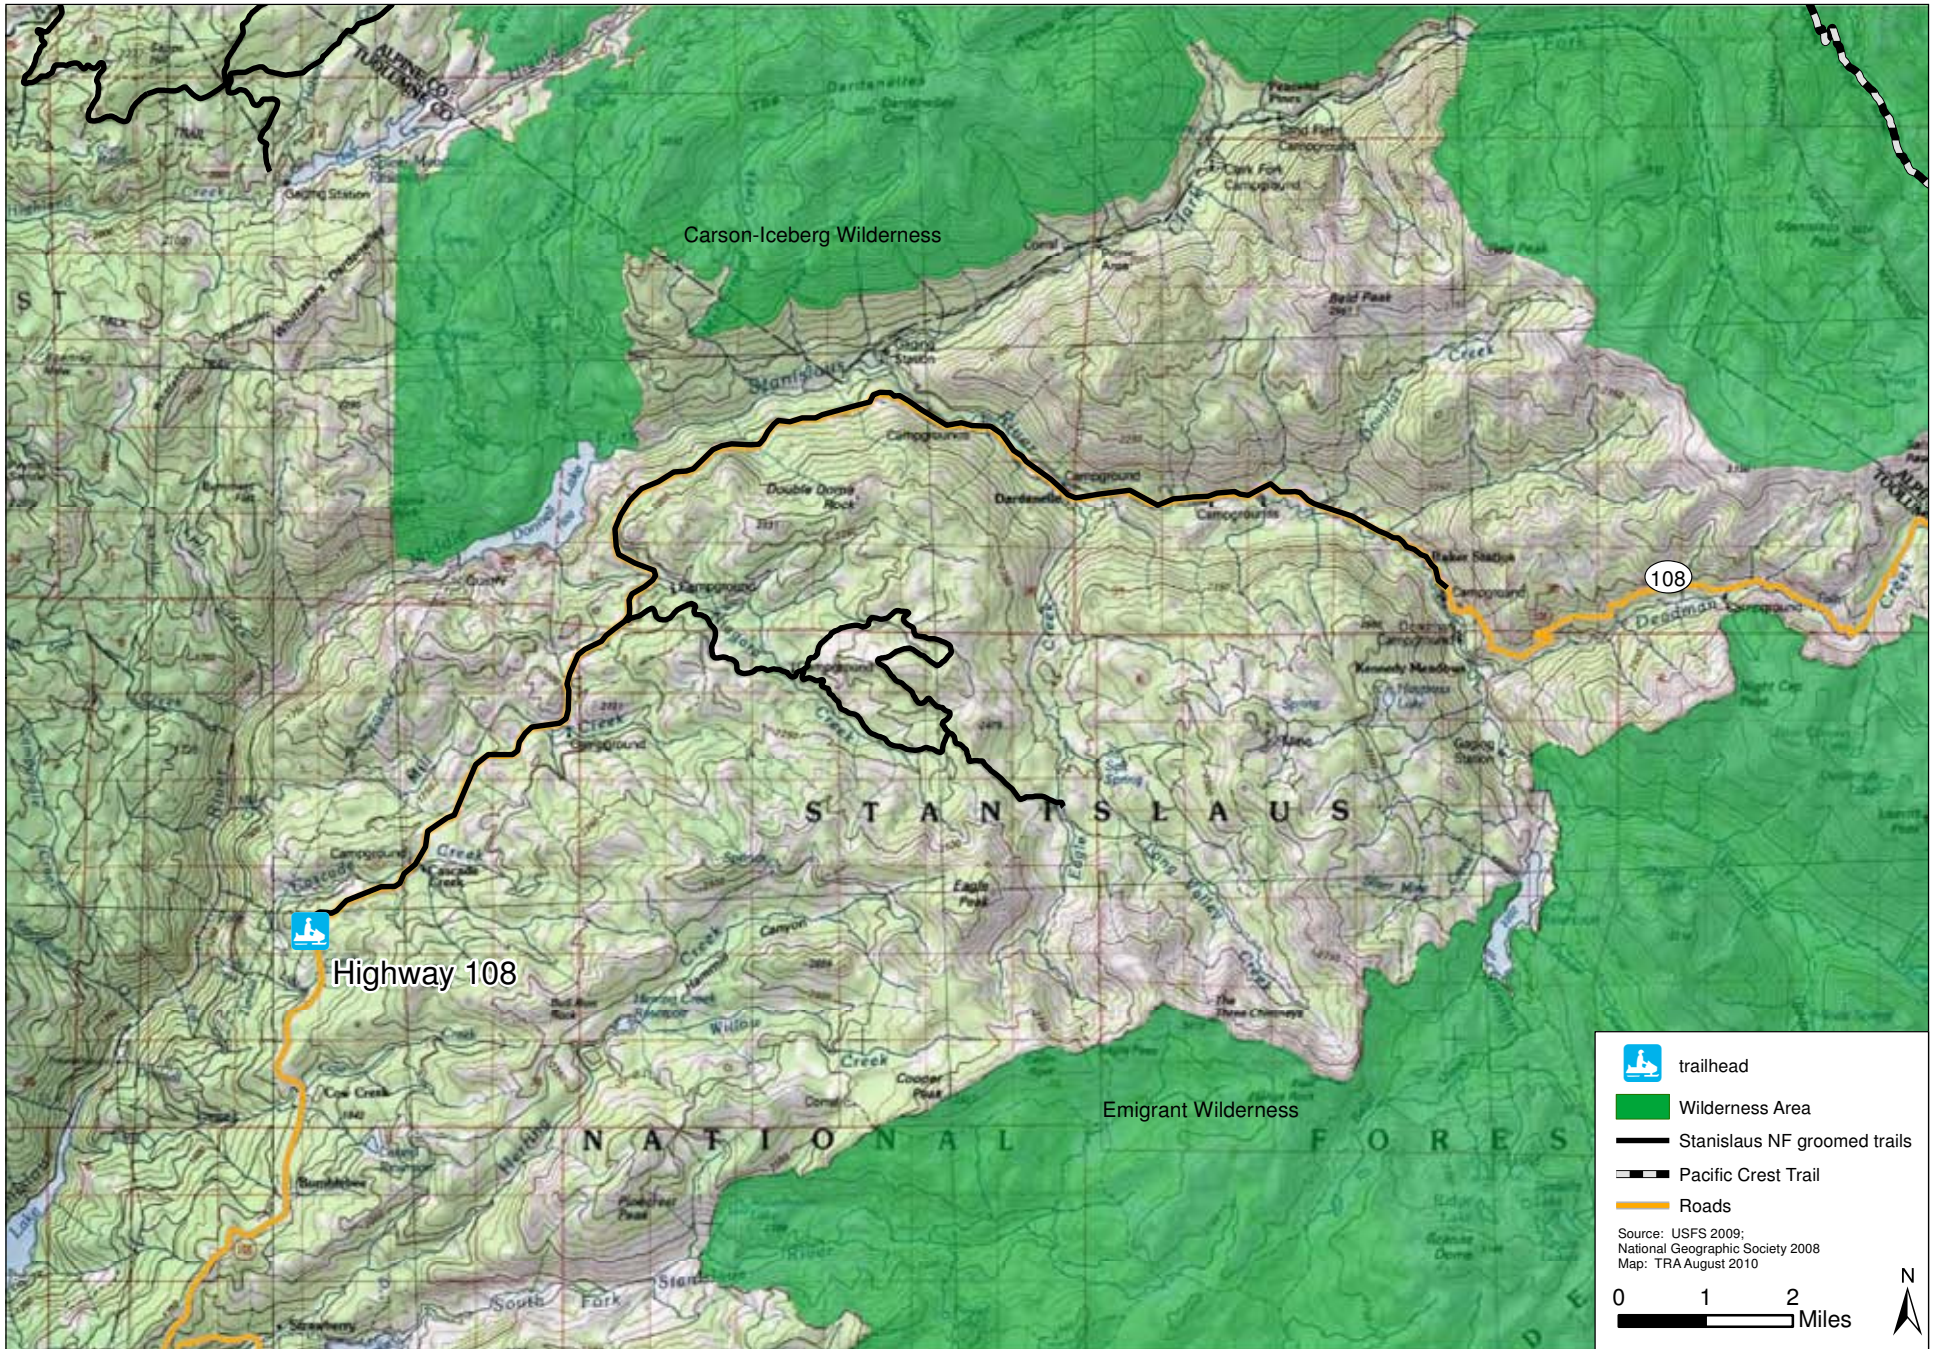

Figure 7B
Little Truckee Summit
Tahoe National Forest

Figure 7C
China Wall
Tahoe National Forest

California Department of Parks and Recreation, OHMVR Division
OSV Program Draft EIR, Program Years 2010-2020 – October 2010

Figure 8
Silver Bear
Eldorado National Forest

Figure 9A
Lake Alpine and Spicer Reservoir
Stanislaus National Forest

Figure 9B
Highway 108
Stanislaus National Forest

Figure 10
Mammoth Lakes
Inyo National Forest

Figure 12A
Big Meadow and Quail Flat
Sequoia National Forest

Figure 12B
Quaking Aspen and Ponderosa
Sequoia National Forest

Figure 12C
Sugarloaf
Sequoia National Forest

Figure 12D
Kern Plateau
Sequoia National Forest