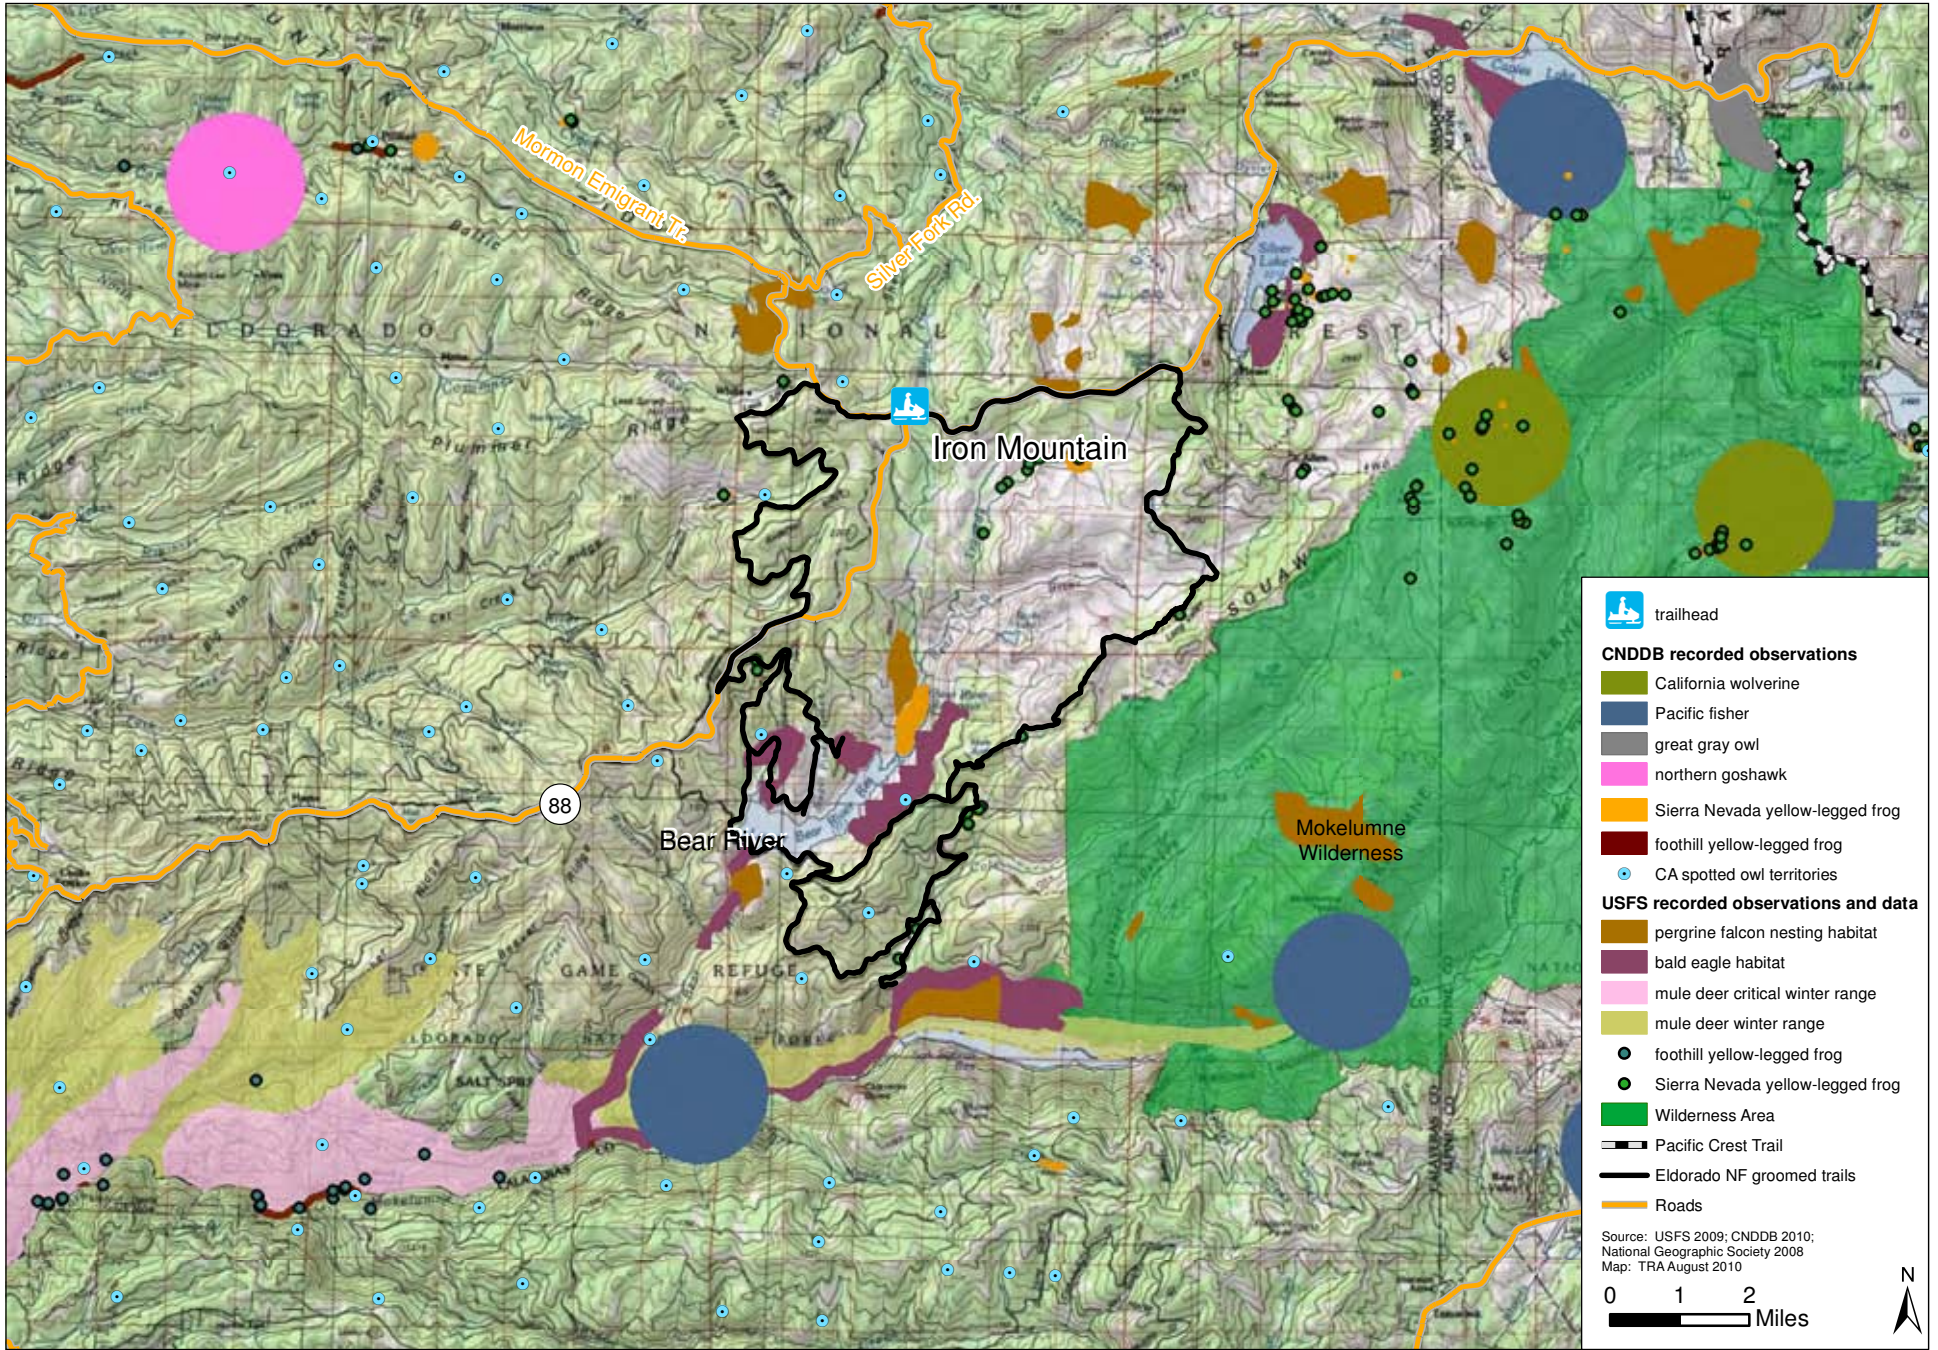

Figure 22
Special-status Wildlife
Tahoe National Forest

California Department of Parks and Recreation, OHMVR Division
OSV Program Draft EIR, Program Years 2010-2020 – October 2010

Figure 23
Special-status Plants
Tahoe National Forest