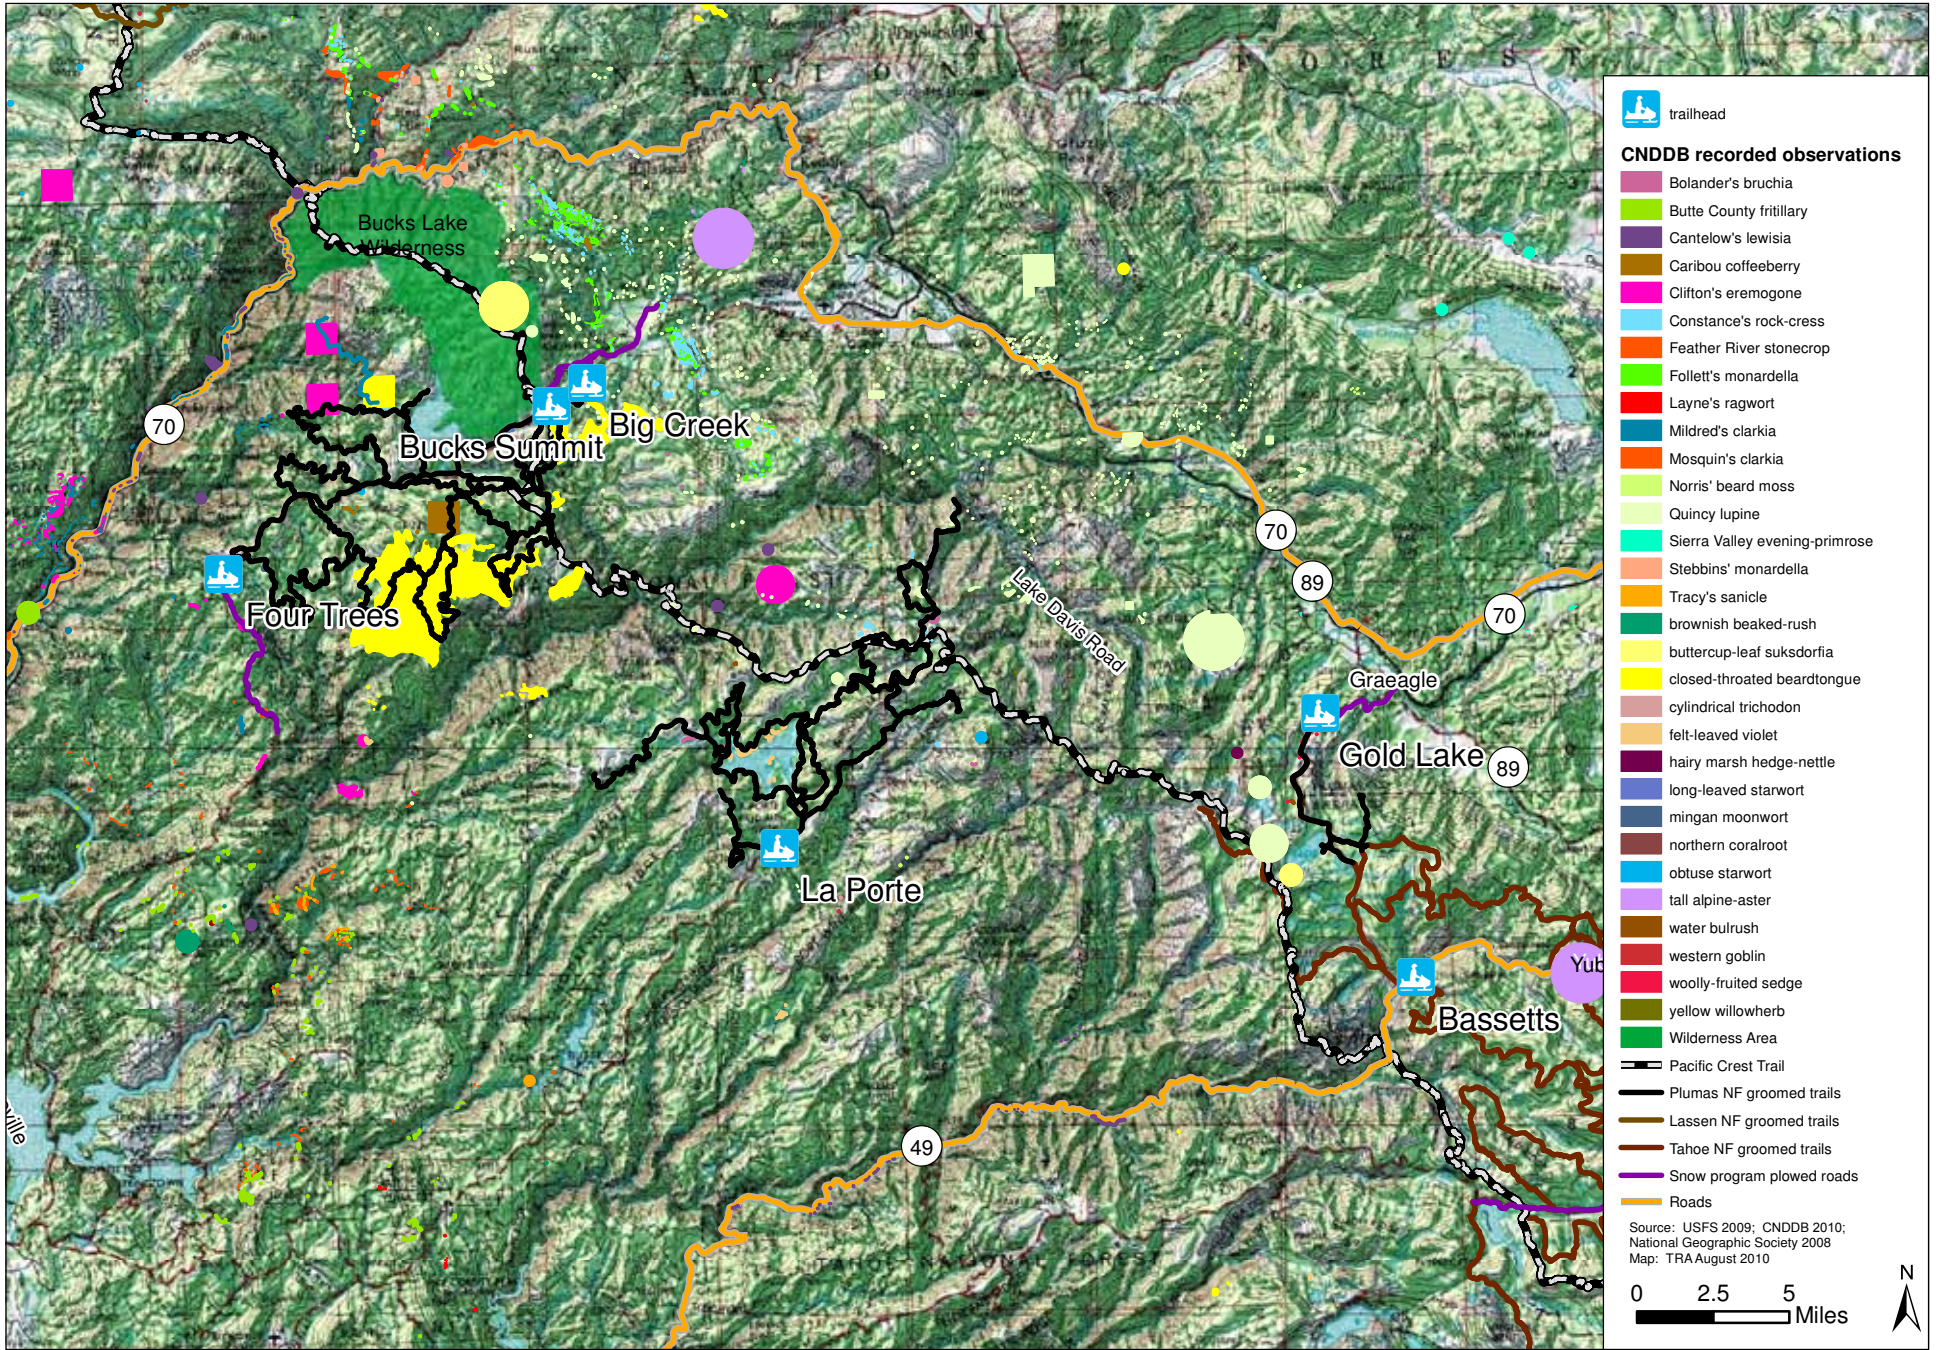

Figure 20
Special-status Wildlife
Plumas National Forest

Figure 21
Special-status Plants
Plumas National Forest

California Department of Parks and Recreation, OHMVR Division
OSV Program Draft EIR, Program Years 2010-2020 – October 2010