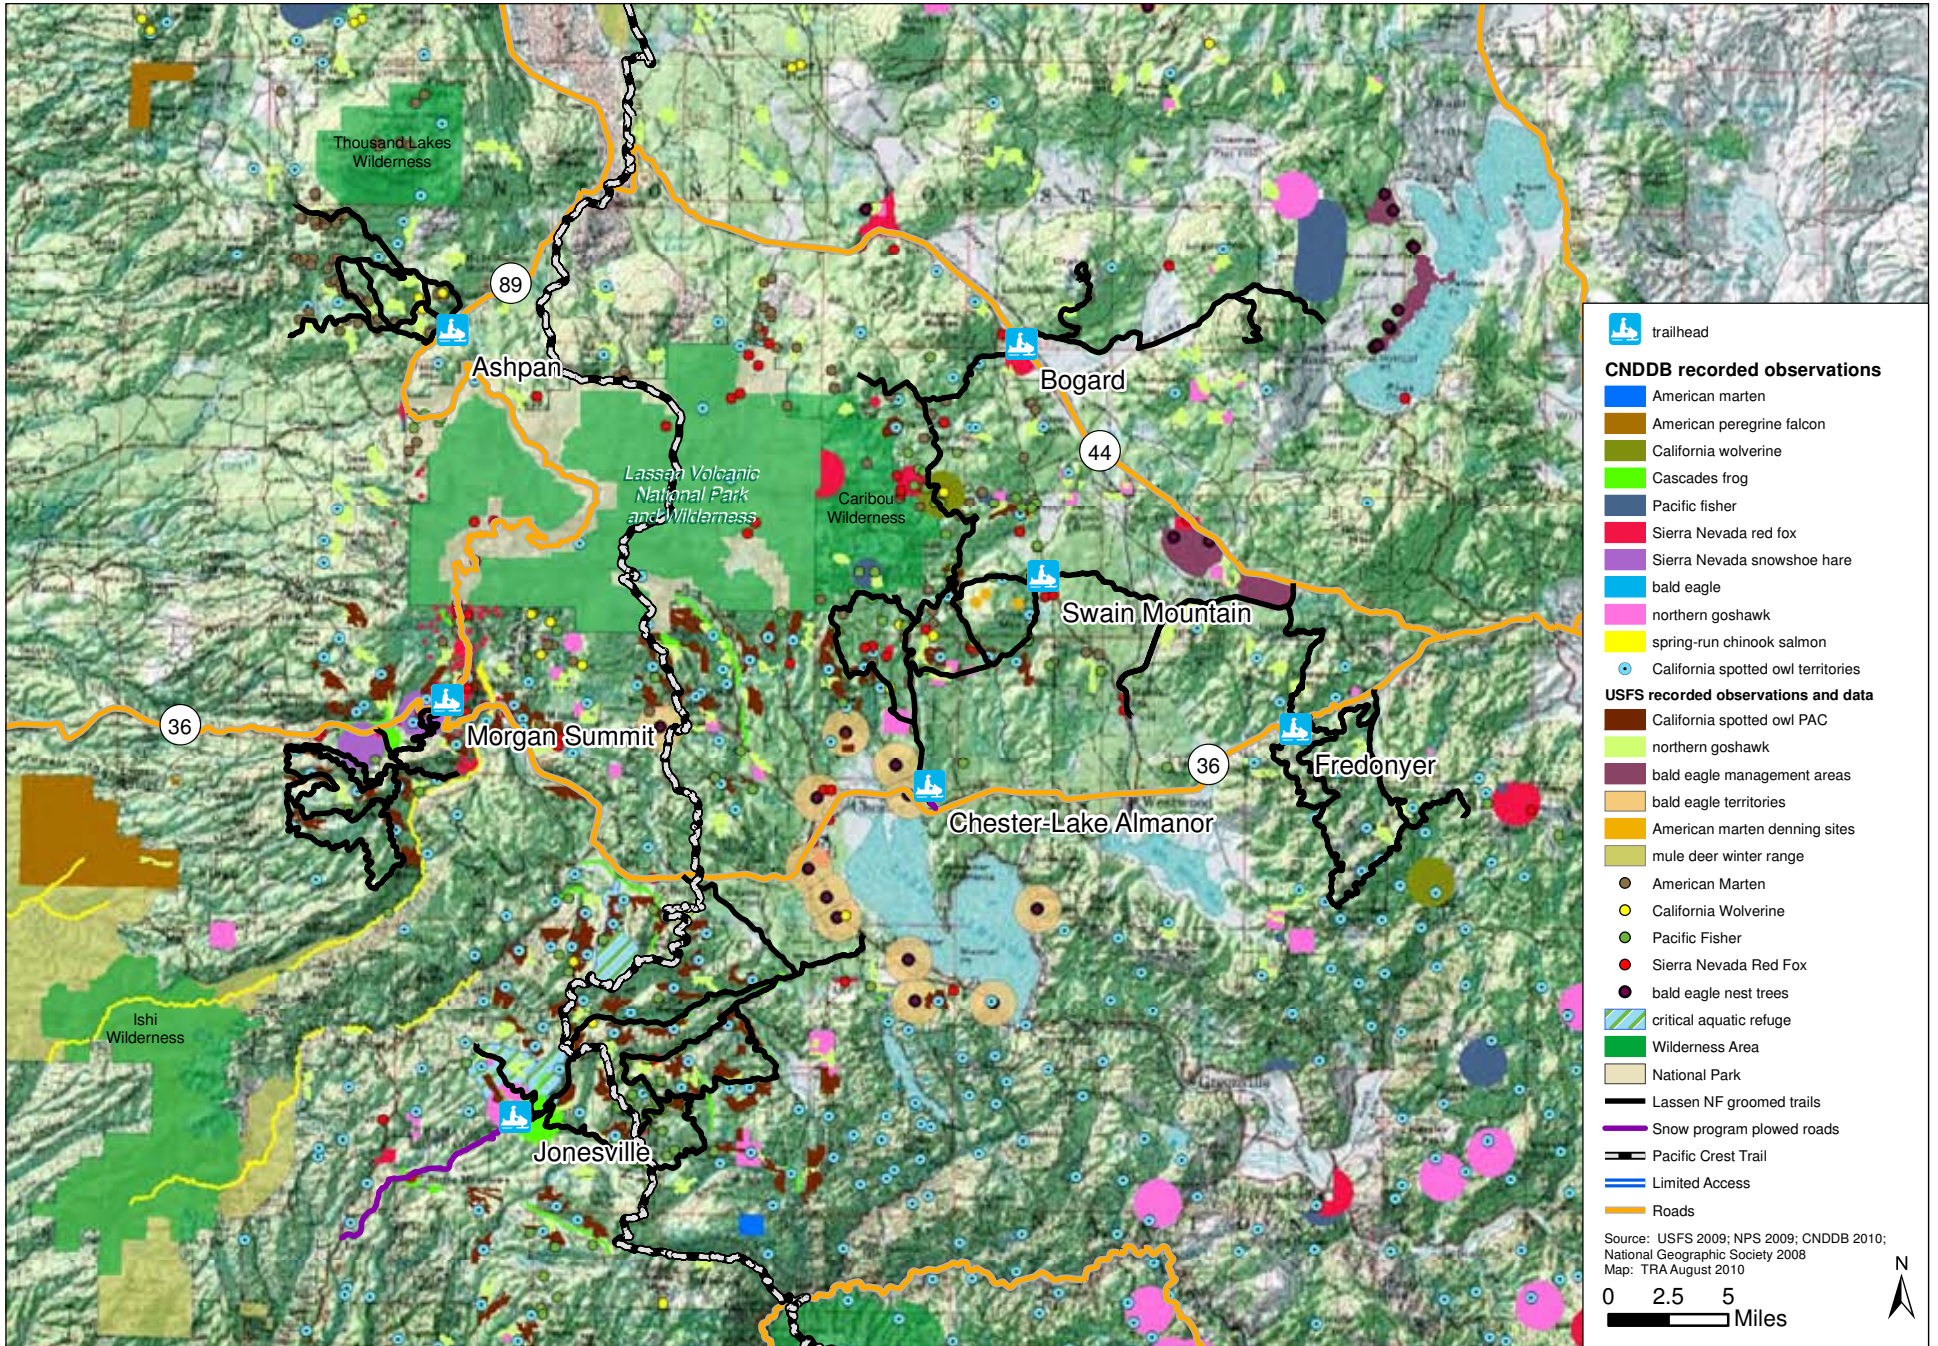

Figure 12A
Big Meadow and Quail Flat
Sequoia National Forest

Figure 12B
Quaking Aspen and Ponderosa
Sequoia National Forest

Figure 12C
Sugarloaf
Sequoia National Forest

Figure 12D
Kern Plateau
Sequoia National Forest

Figure 13
Lake Davis
Plumas National Forest

California Department of Parks and Recreation, OHMVR Division
OSV Program Draft EIR, Program Years 2010-2020 – October 2010

Figure 14
State Route 4
Humboldt-Toiyabe National Forest

California Department of Parks and Recreation, OHMVR Division
OSV Program Draft EIR, Program Years 2010-2020 – October 2010

Figure 15
Bass Lake
Sierra National Forest

California Department of Parks and Recreation, OHMVR Division
OSV Program Draft EIR, Program Years 2010-2020 – October 2010