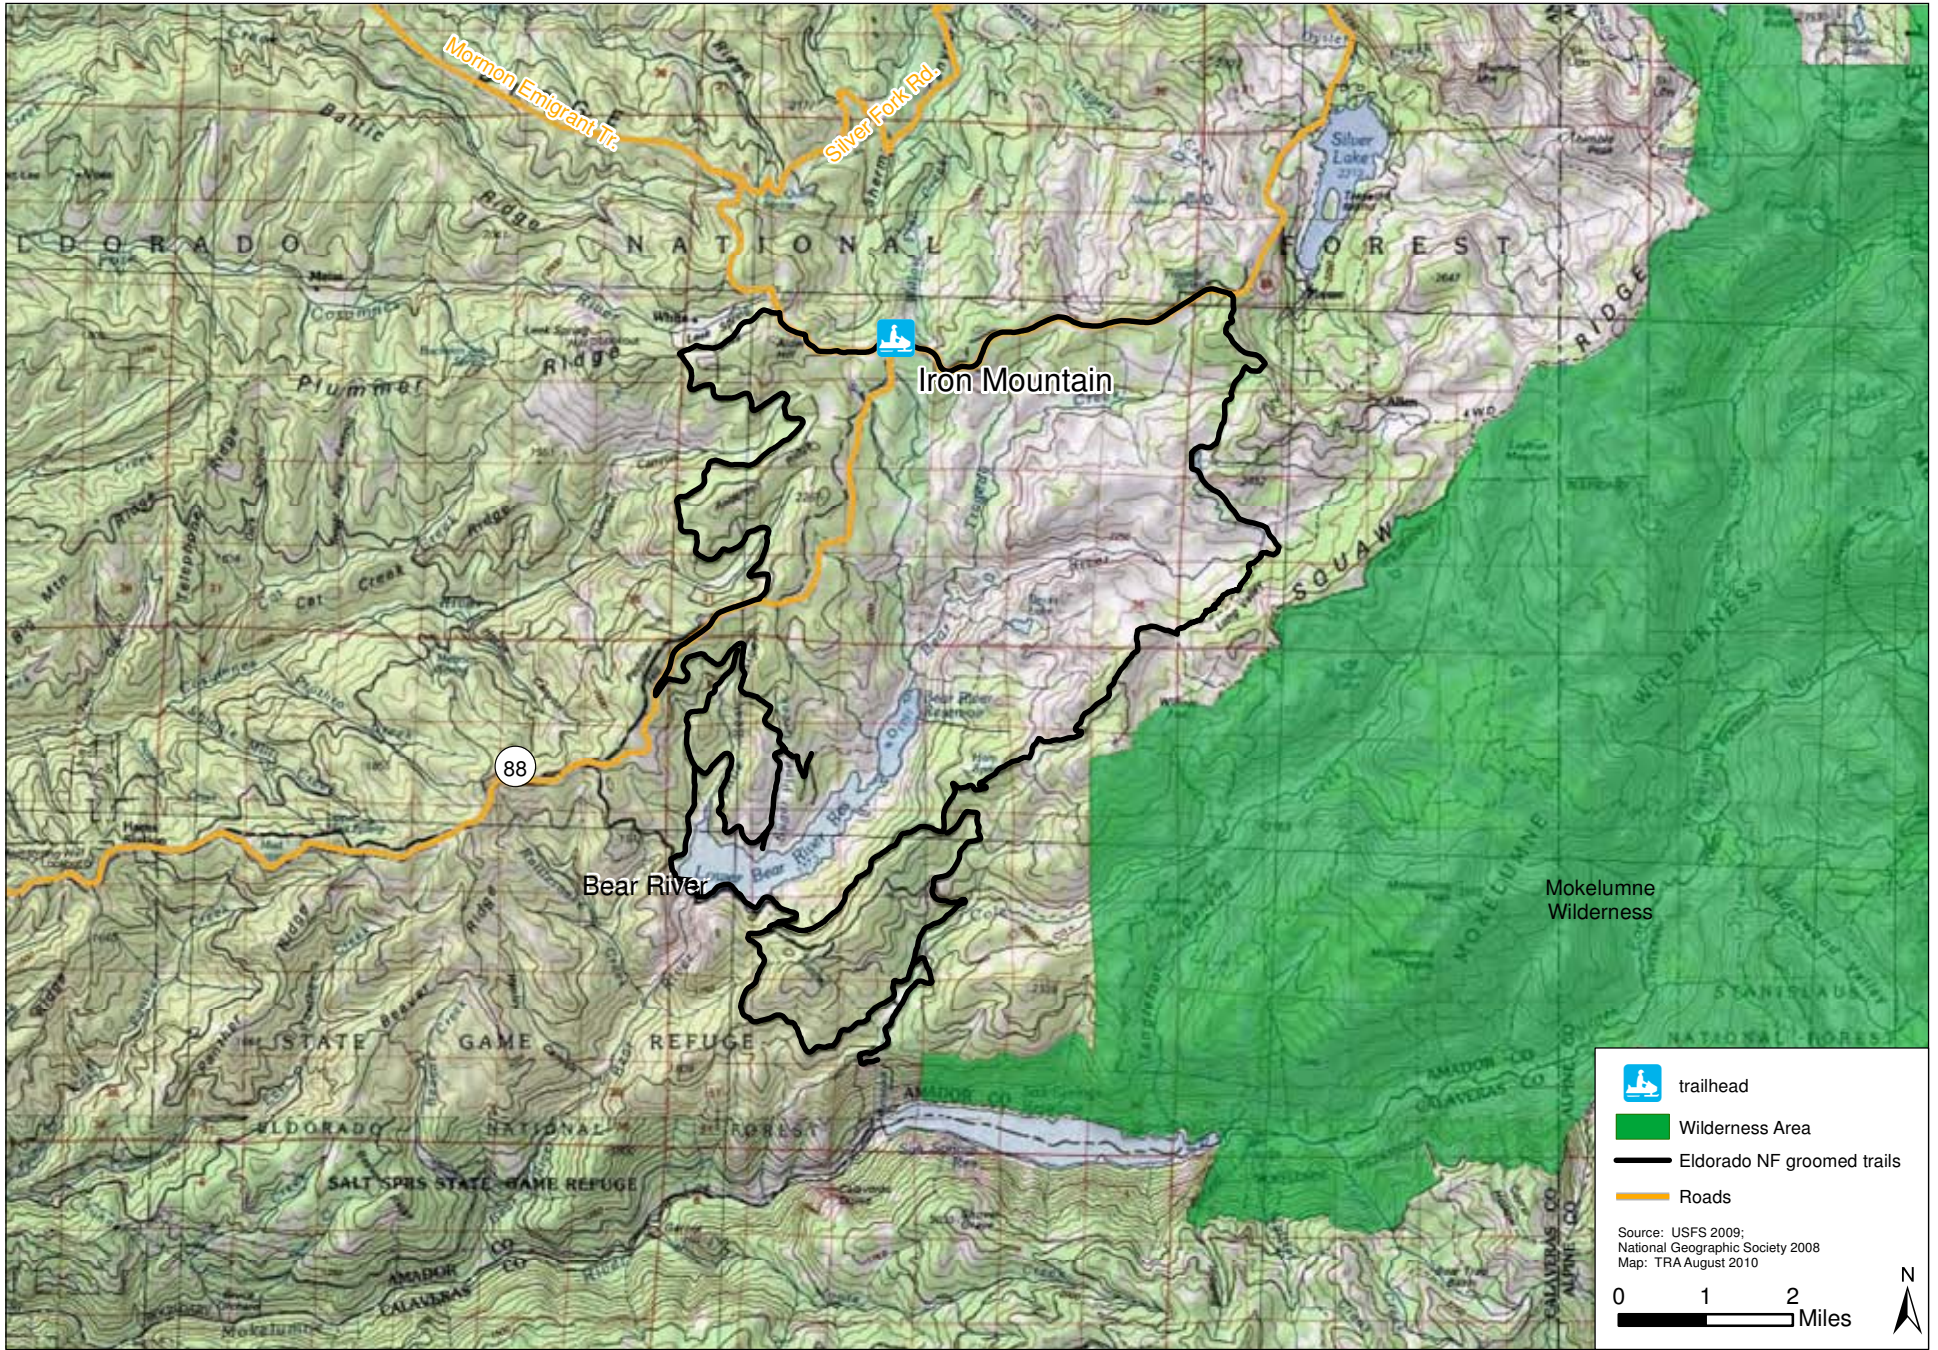

Figure 5D
Fredonyer
Lassen National Forest

Figure 5E
Morgan Summit
Lassen National Forest

Figure 5F
Jonesville
Lassen National Forest

Figure 6A
Bucks Lake
Plumas National Forest

Figure 6B
La Porte
Plumas National Forest

Figure 7B
Little Truckee Summit
Tahoe National Forest

Figure 7C
China Wall
Tahoe National Forest

California Department of Parks and Recreation, OHMVR Division
OSV Program Draft EIR, Program Years 2010-2020 – October 2010

Figure 8
Silver Bear
Eldorado National Forest

Figure 9A
Lake Alpine and Spicer Reservoir
Stanislaus National Forest

Figure 9B
Highway 108
Stanislaus National Forest

Figure 10
Mammoth Lakes
Inyo National Forest