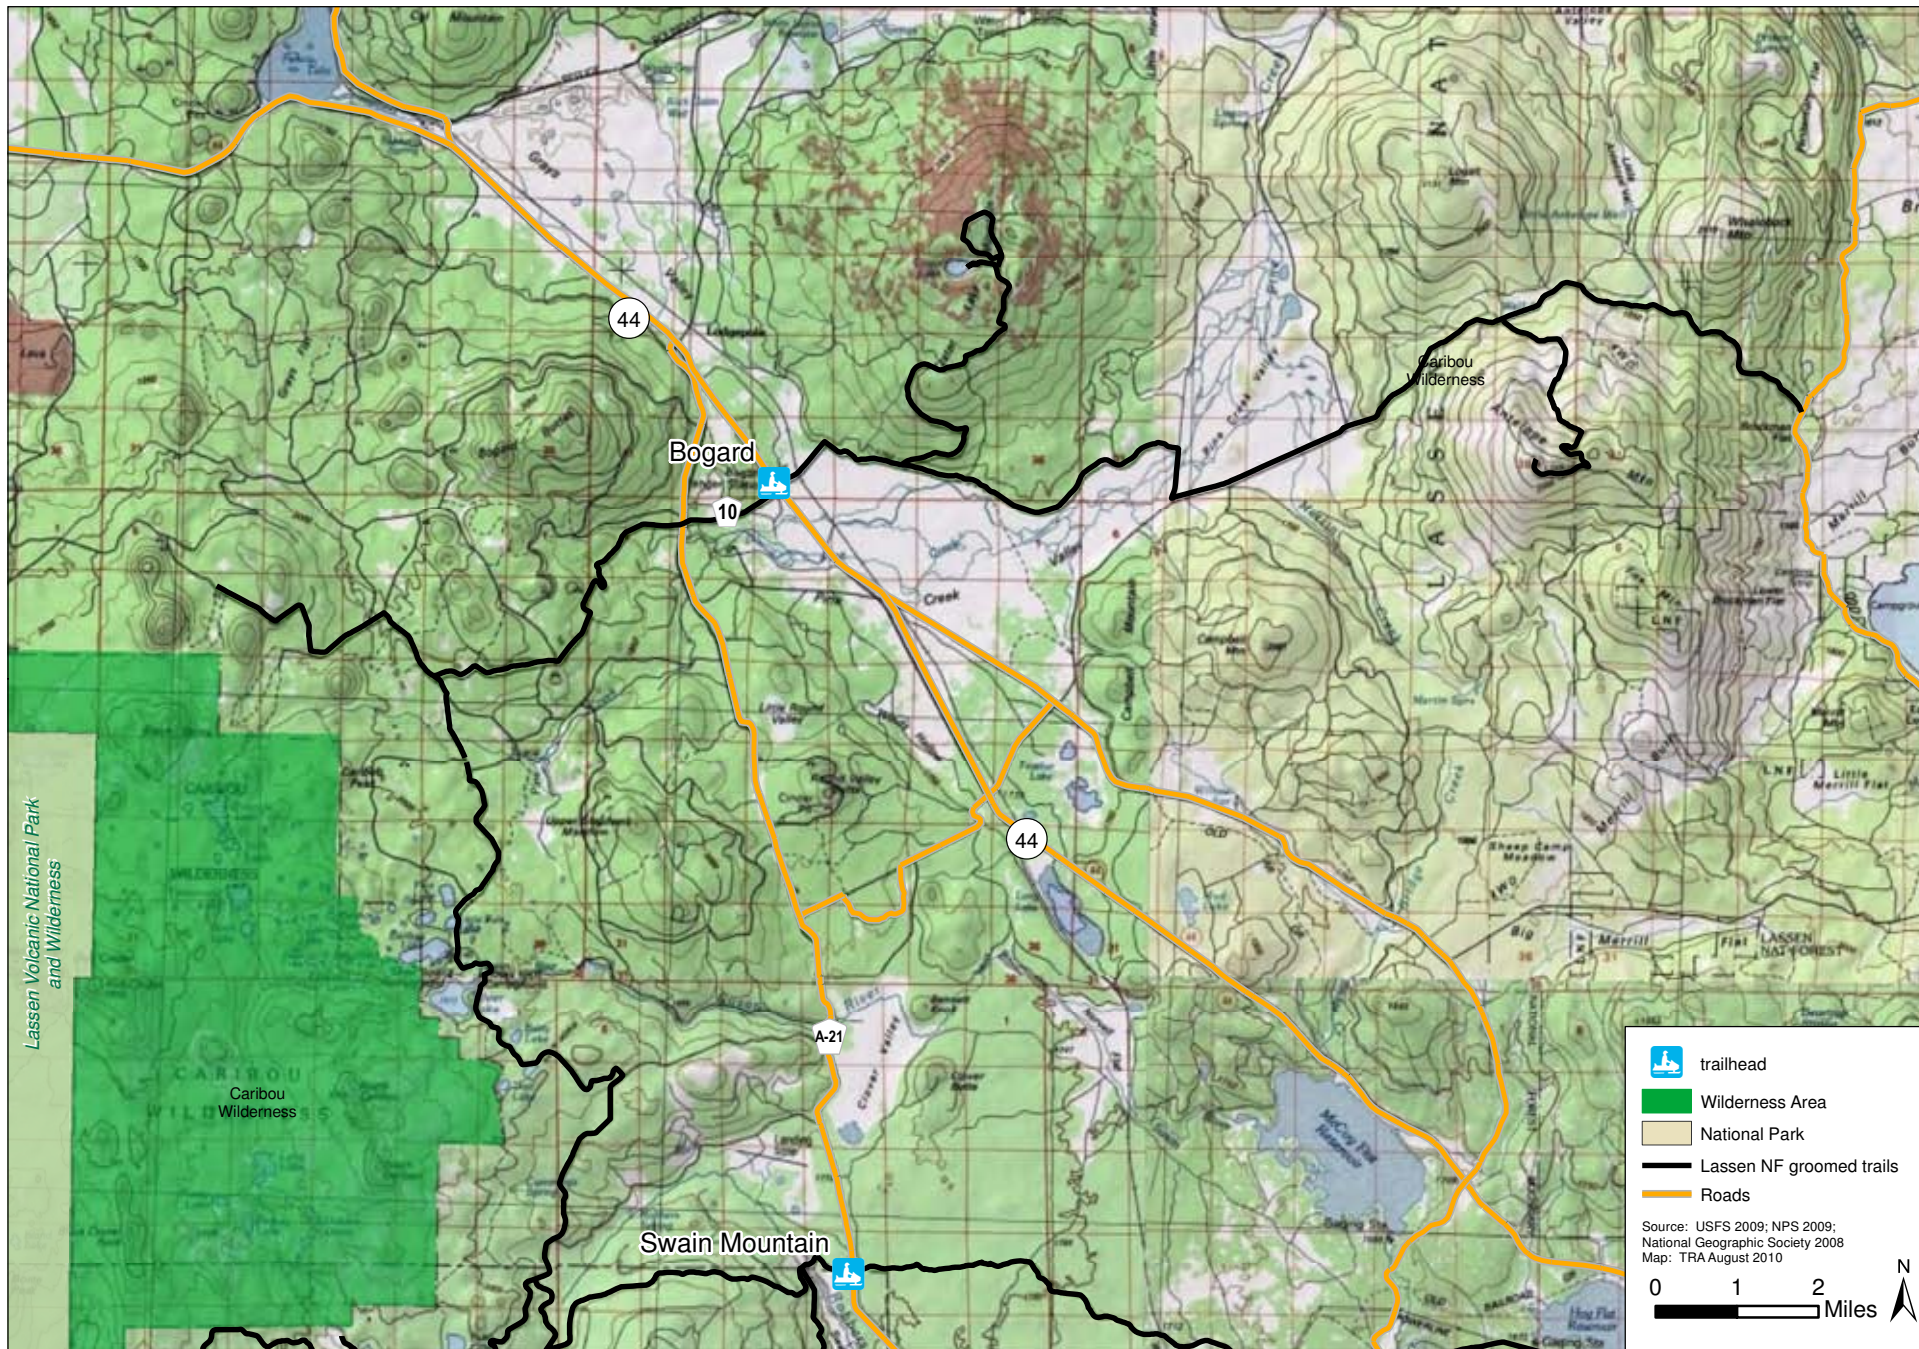

California Department of Parks and Recreation, OHMVR Division
OSV Program Draft EIR, Program Years 2010-2020 – October 2010

Figure 1
Regional Location

Figure 2A
Deer Mountain
Klamath National Forest

Figure 2B
Four Corners Medicine Lake
Klamath National Forest

Figure 3
Doorknob
Modoc National Forest

Figure 4
Pilgrim Creek
Shasta-Trinity National Forest

Figure 5A
Ashpan
Lassen National Forest

Figure 5B
Bogard
Lassen National Forest

Figure 5C
Swain Mountain
Lassen National Forest

Figure 5D
Fredonyer
Lassen National Forest

Figure 5E
Morgan Summit
Lassen National Forest

Figure 5F
Jonesville
Lassen National Forest

Figure 6A
Bucks Lake
Plumas National Forest

Figure 6B
La Porte
Plumas National Forest