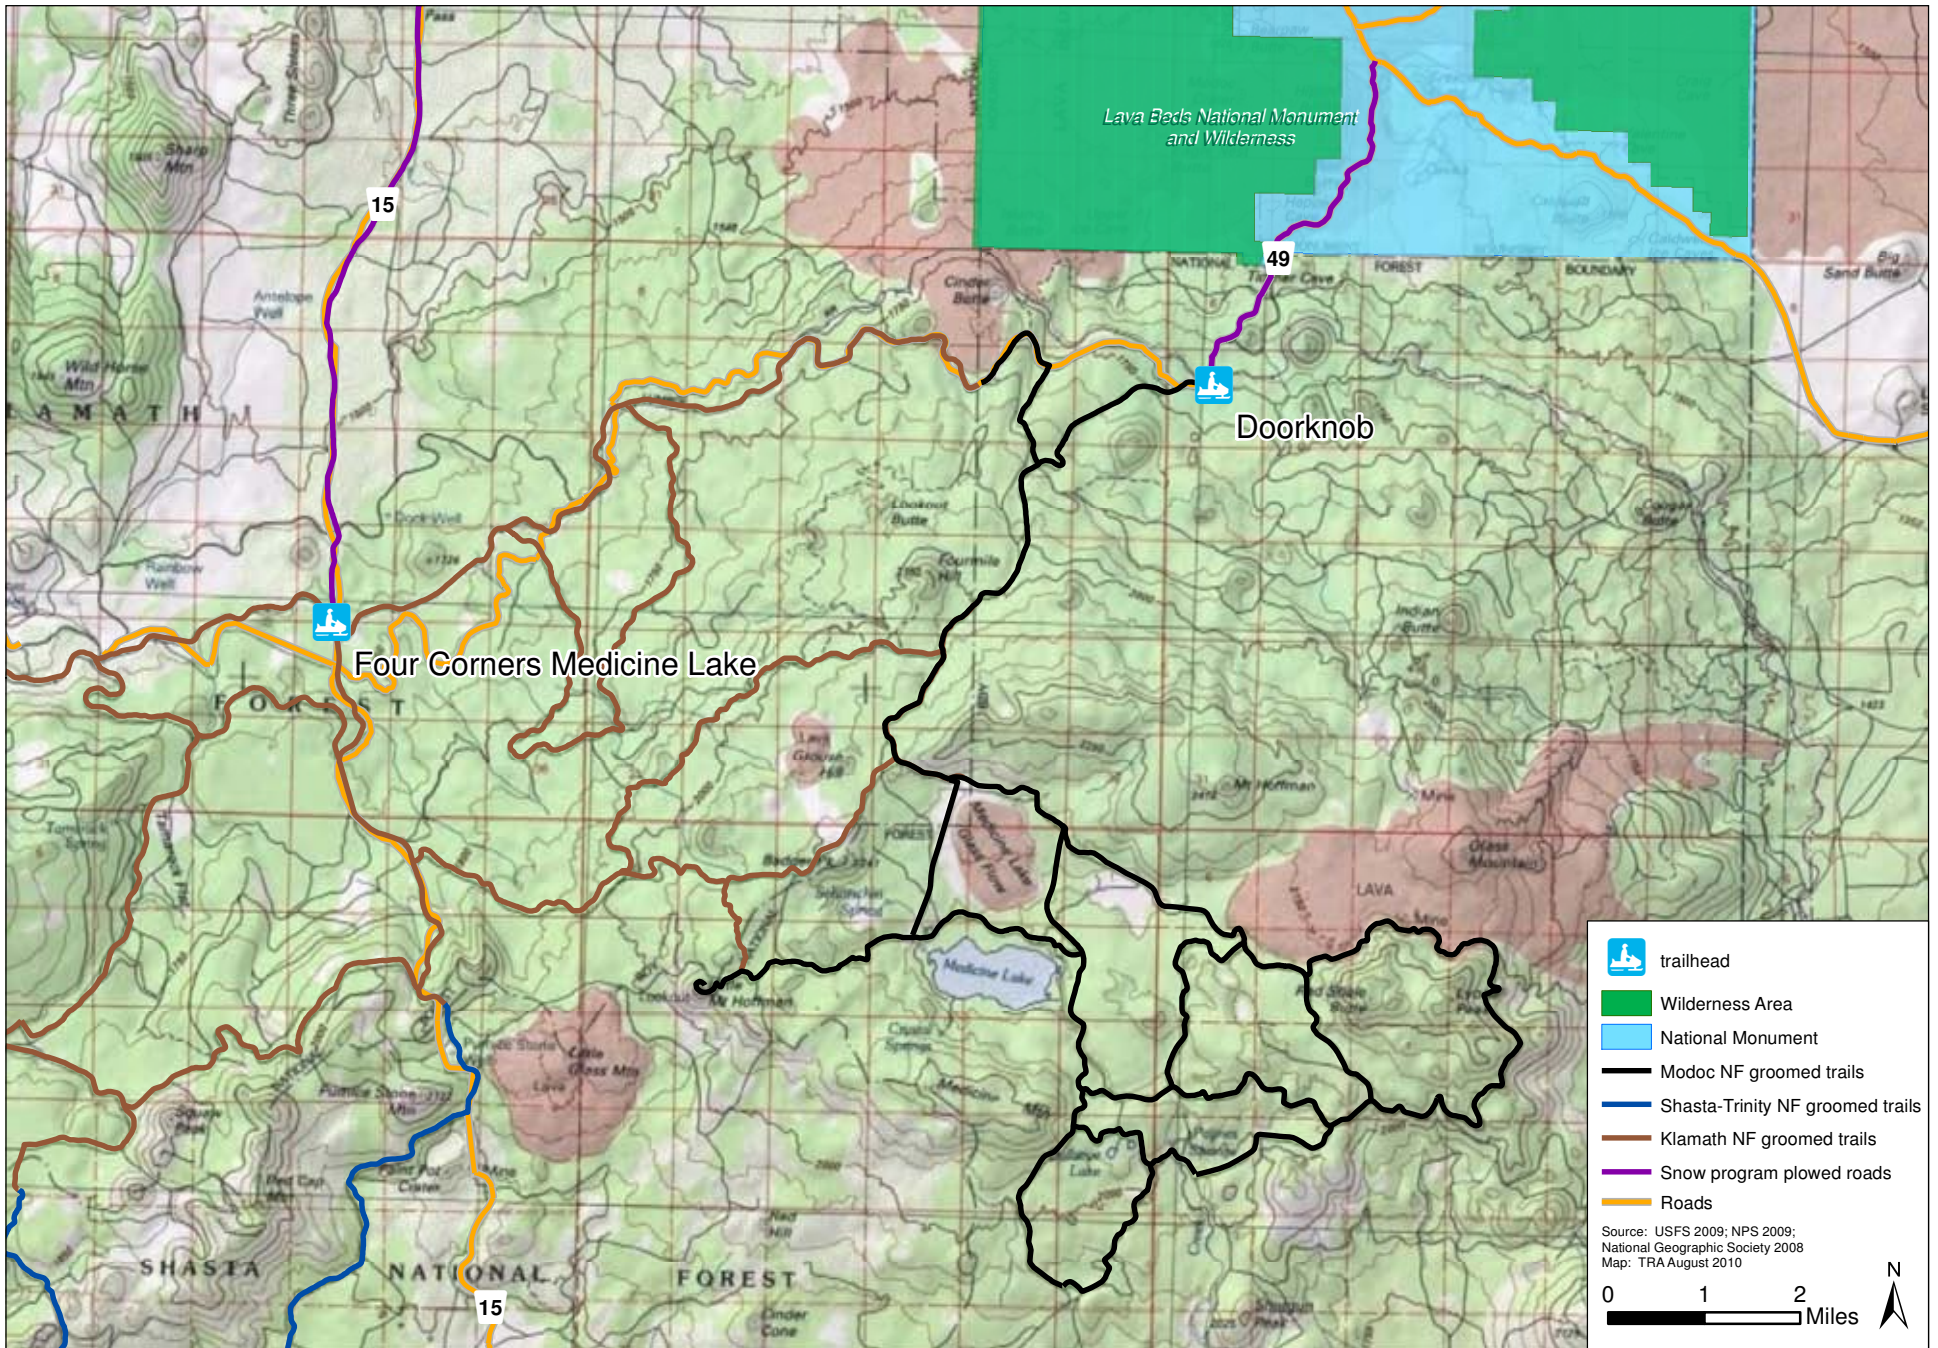

California Department of Parks and Recreation, OHMVR Division
OSV Program Draft EIR, Program Years 2010-2020 – October 2010

Figure 1
Regional Location

Figure 2A
Deer Mountain
Klamath National Forest

Figure 2B
Four Corners Medicine Lake
Klamath National Forest

Figure 3
Doorknob
Modoc National Forest

Figure 4
Pilgrim Creek
Shasta-Trinity National Forest

Figure 5A
Ashpan
Lassen National Forest

Figure 5B
Bogard
Lassen National Forest

Figure 5C
Swain Mountain
Lassen National Forest

Figure 5D
Fredonyer
Lassen National Forest

Figure 5E
Morgan Summit
Lassen National Forest

Figure 5F
Jonesville
Lassen National Forest

Figure 6A
Bucks Lake
Plumas National Forest

Figure 6B
La Porte
Plumas National Forest