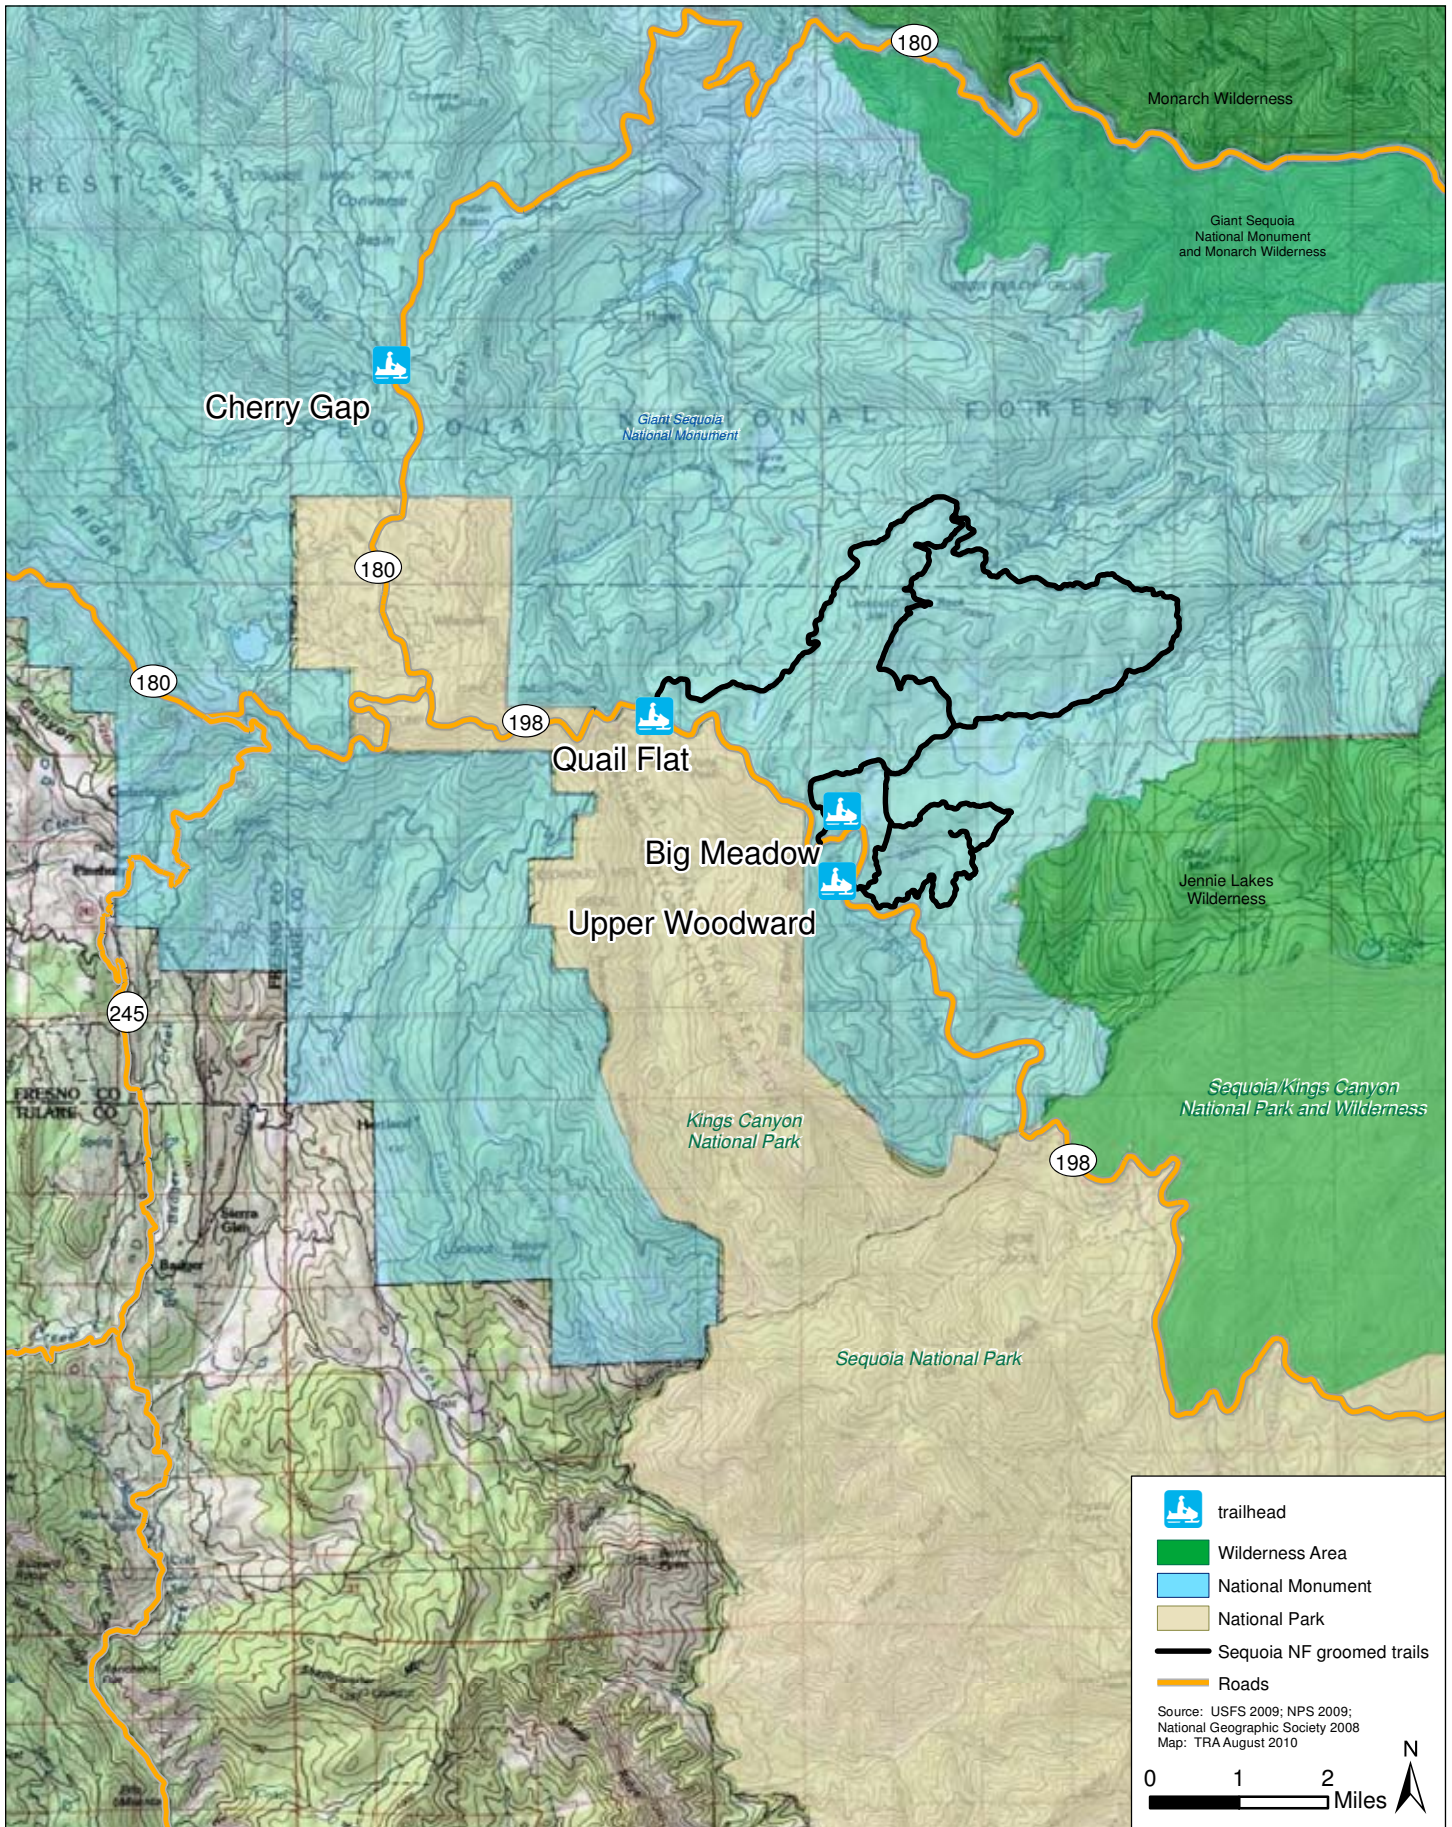

Figure 5D
Fredonyer
Lassen National Forest

Figure 5E
Morgan Summit
Lassen National Forest

Figure 5F
Jonesville
Lassen National Forest

Figure 6A
Bucks Lake
Plumas National Forest

Figure 6B
La Porte
Plumas National Forest

Figure 7B
Little Truckee Summit
Tahoe National Forest

Figure 7C
China Wall
Tahoe National Forest

California Department of Parks and Recreation, OHMVR Division
OSV Program Draft EIR, Program Years 2010-2020 – October 2010

Figure 8
Silver Bear
Eldorado National Forest

Figure 9A
Lake Alpine and Spicer Reservoir
Stanislaus National Forest

Figure 9B
Highway 108
Stanislaus National Forest

Figure 10
Mammoth Lakes
Inyo National Forest

Figure 12A
Big Meadow and Quail Flat
Sequoia National Forest

Figure 12B
Quaking Aspen and Ponderosa
Sequoia National Forest

Figure 12C
Sugarloaf
Sequoia National Forest

Figure 12D
Kern Plateau
Sequoia National Forest