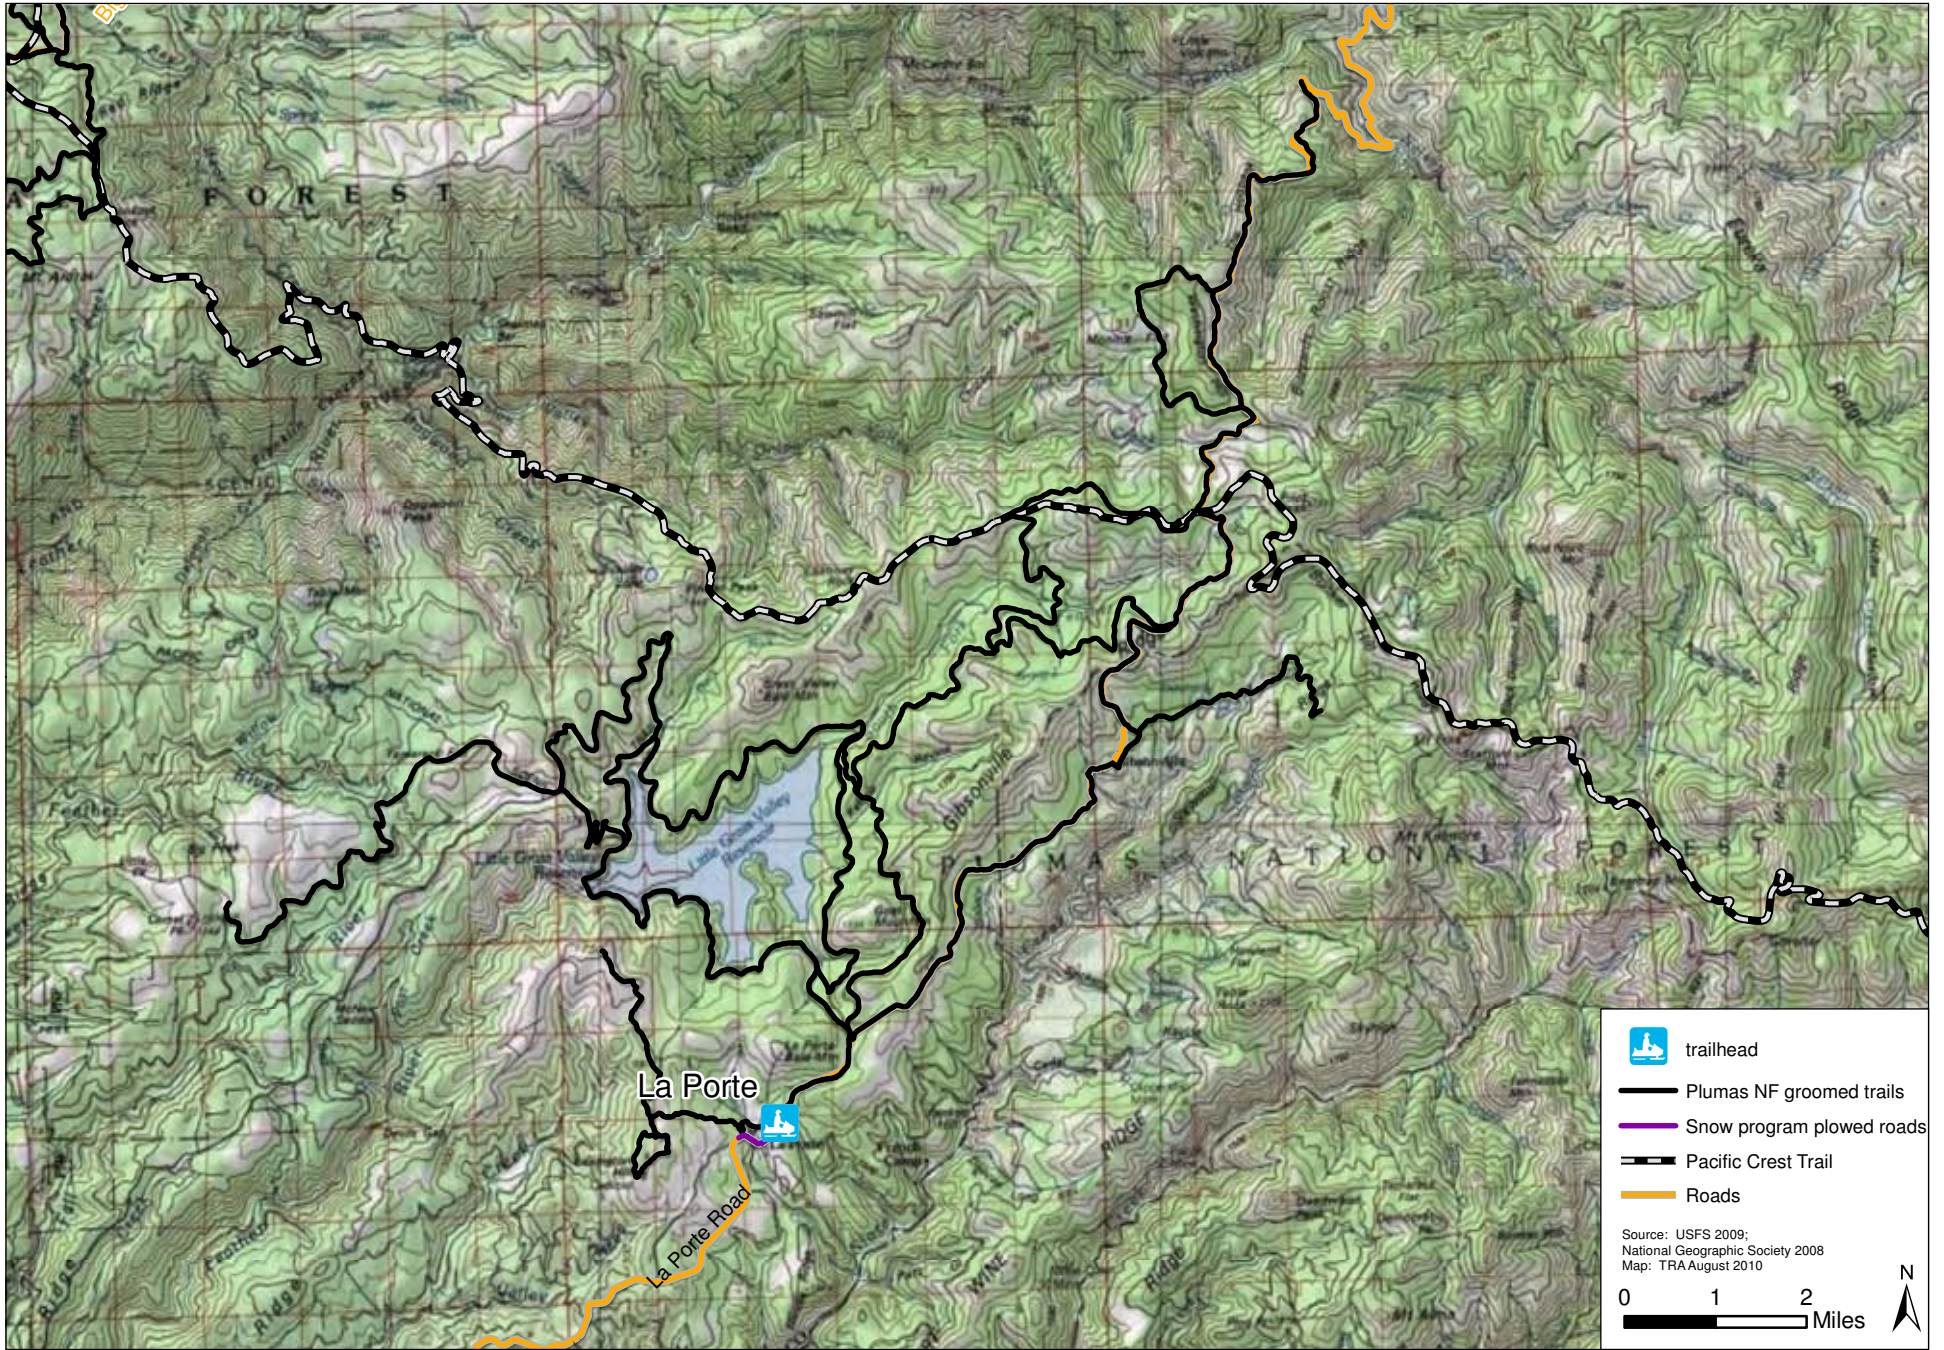

Figure 3
Doorknob
Modoc National Forest

Figure 4
Pilgrim Creek
Shasta-Trinity National Forest

Figure 5A
Ashpan
Lassen National Forest

Figure 5B
Bogard
Lassen National Forest

Figure 5C
Swain Mountain
Lassen National Forest

Figure 5D
Fredonyer
Lassen National Forest

Figure 5E
Morgan Summit
Lassen National Forest

Figure 5F
Jonesville
Lassen National Forest

Figure 6A
Bucks Lake
Plumas National Forest

Figure 6B
La Porte
Plumas National Forest

Figure 7B
Little Truckee Summit
Tahoe National Forest

Figure 7C
China Wall
Tahoe National Forest

California Department of Parks and Recreation, OHMVR Division
OSV Program Draft EIR, Program Years 2010-2020 – October 2010