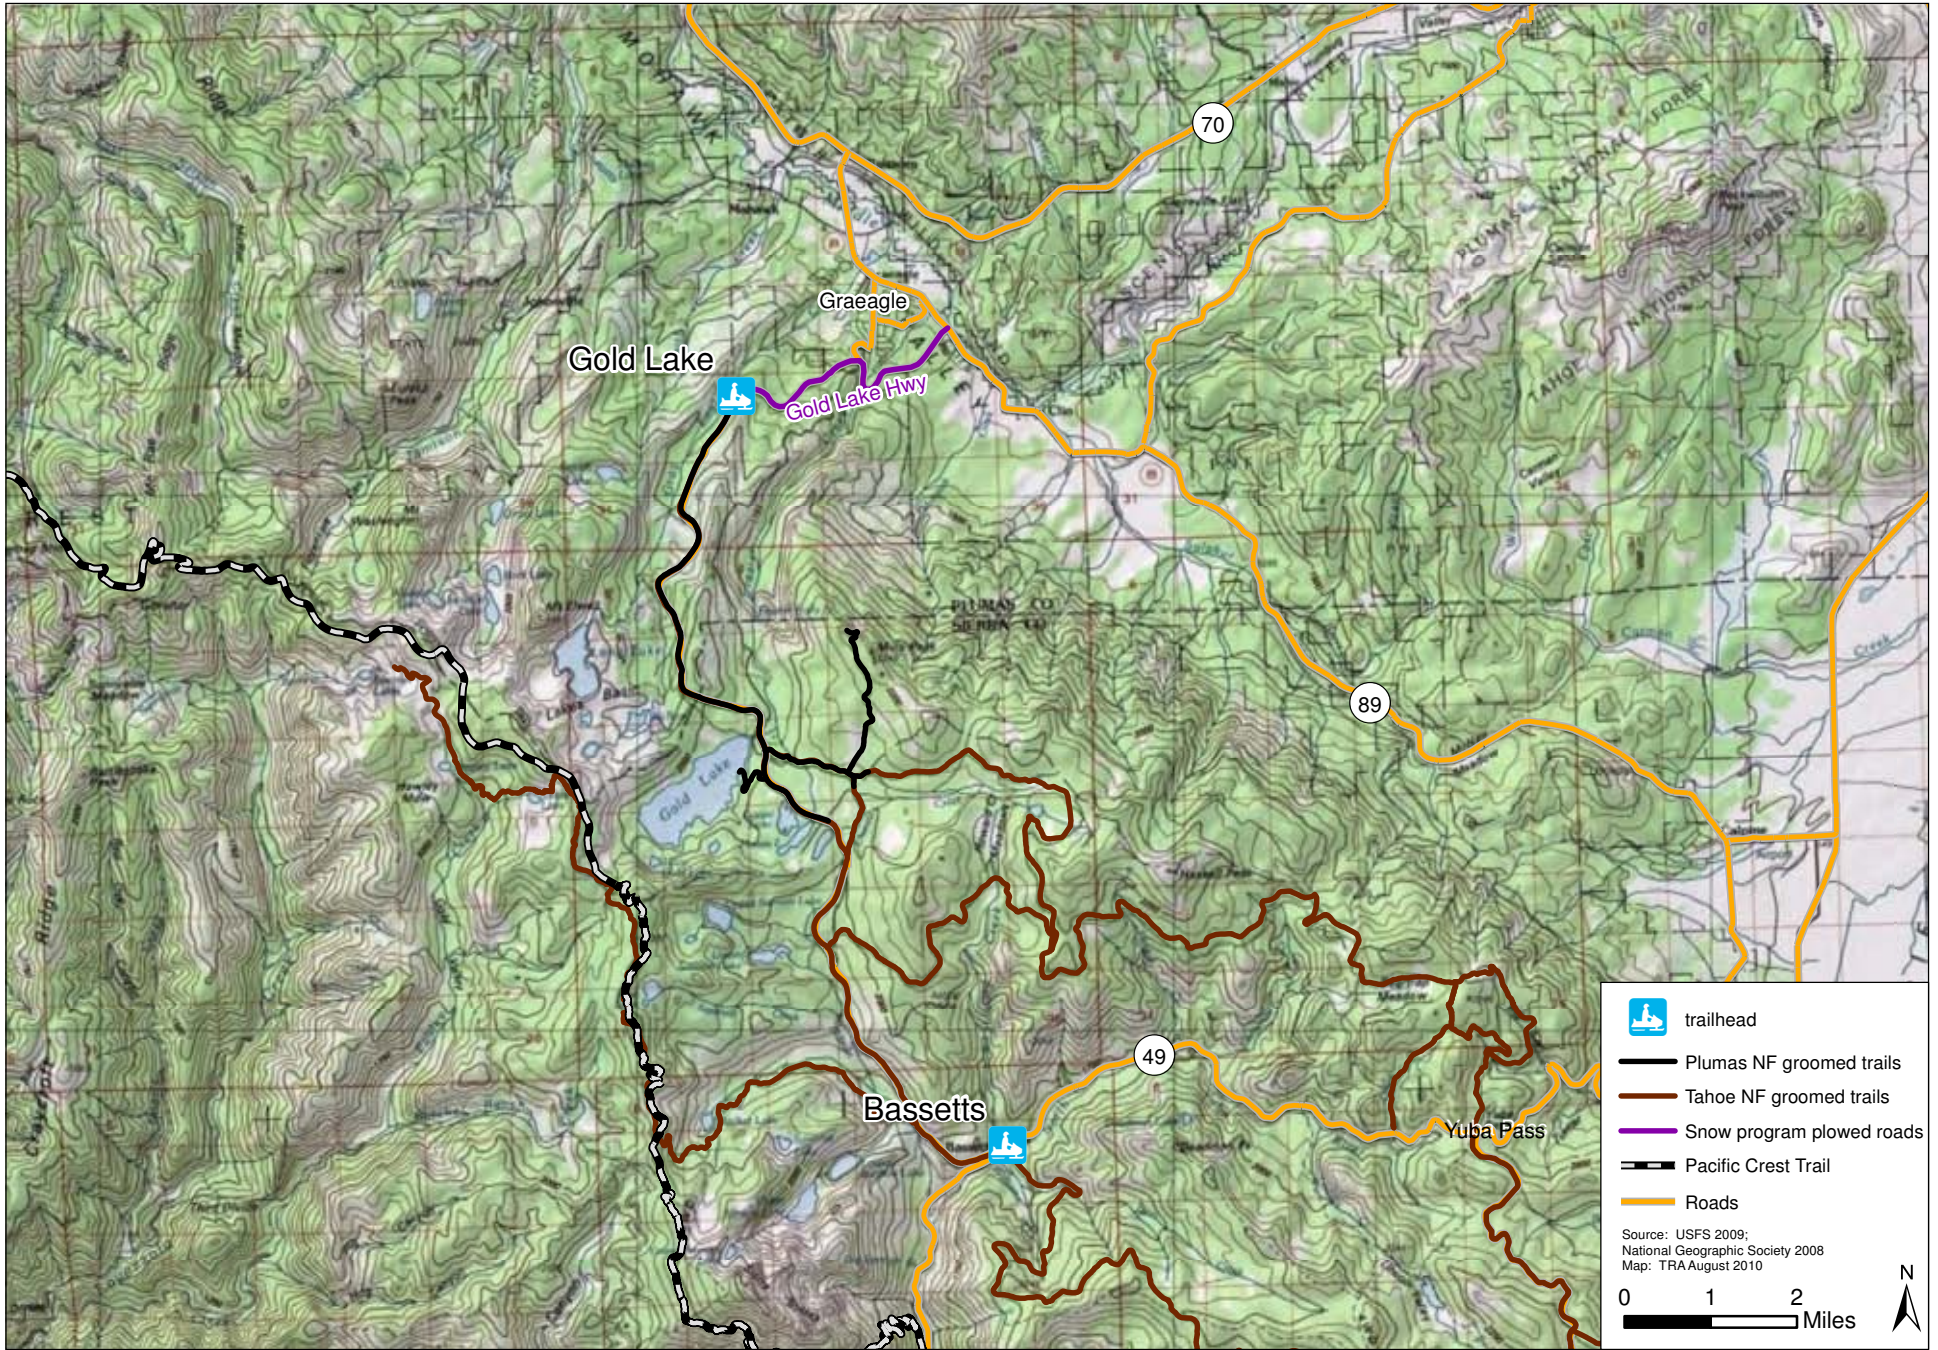

Figure 3
Doorknob
Modoc National Forest

Figure 4
Pilgrim Creek
Shasta-Trinity National Forest

Figure 5A
Ashpan
Lassen National Forest

Figure 5B
Bogard
Lassen National Forest

Figure 5C
Swain Mountain
Lassen National Forest

Figure 5D
Fredonyer
Lassen National Forest

Figure 5E
Morgan Summit
Lassen National Forest

Figure 5F
Jonesville
Lassen National Forest

Figure 6A
Bucks Lake
Plumas National Forest

Figure 6B
La Porte
Plumas National Forest

Figure 7B
Little Truckee Summit
Tahoe National Forest

Figure 7C
China Wall
Tahoe National Forest

California Department of Parks and Recreation, OHMVR Division
OSV Program Draft EIR, Program Years 2010-2020 – October 2010