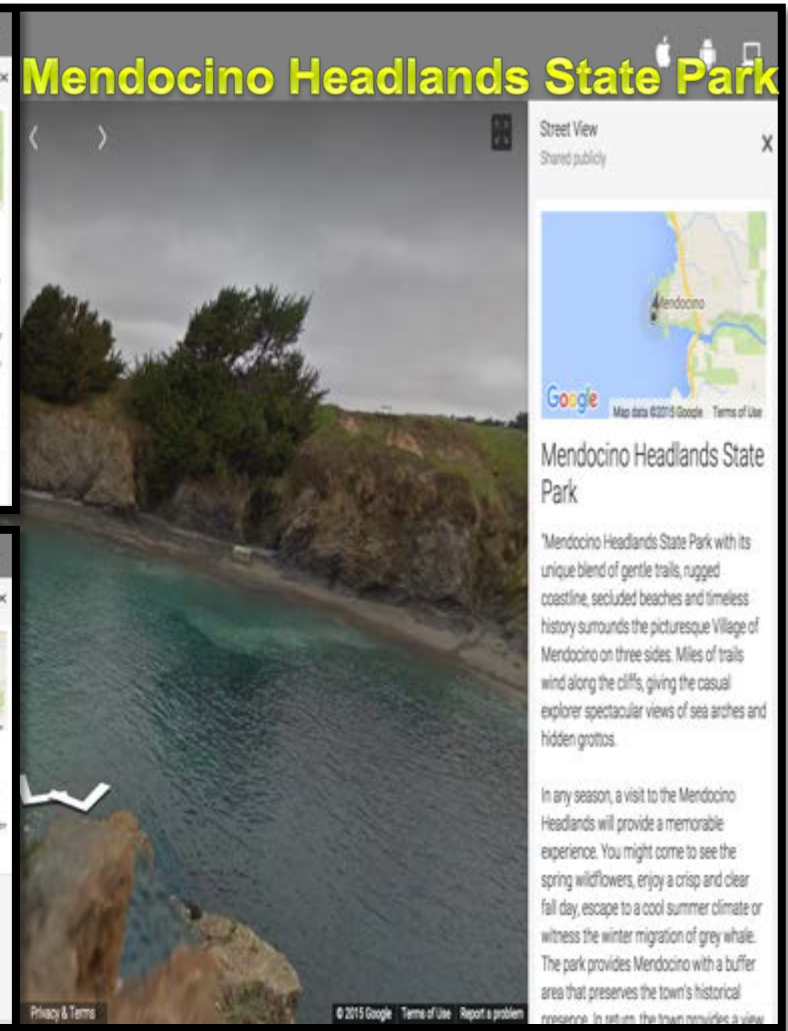

Additional Examples: