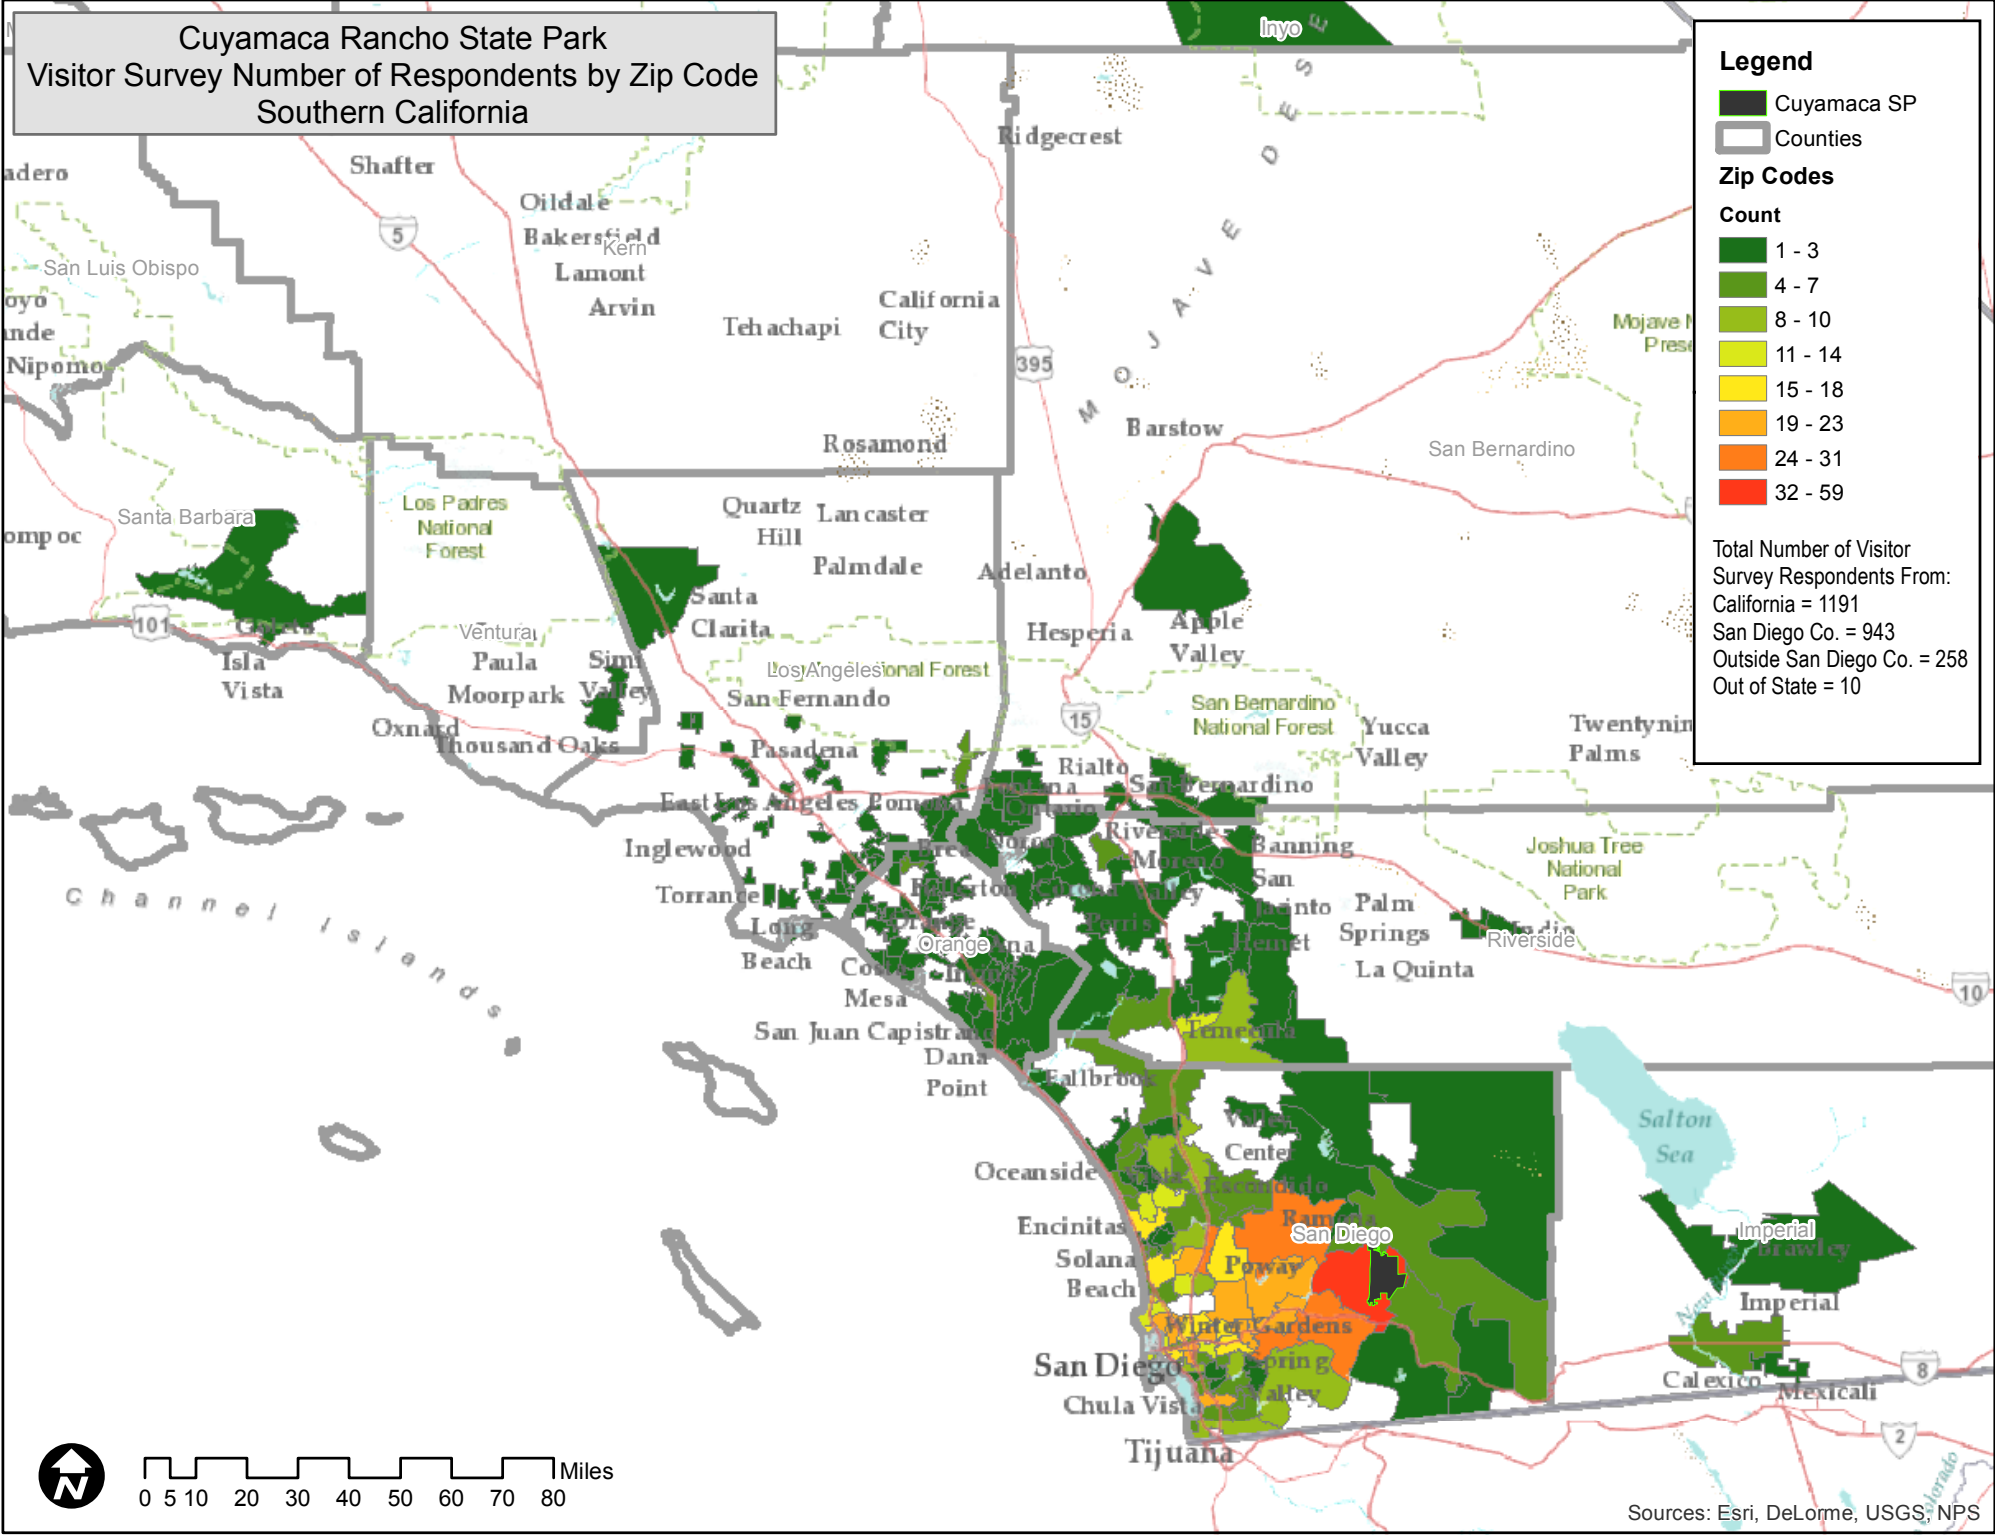

Cuyamaca Rancho State Park
 Visitor Survey Number of Respondents by Zip Code
 Southern California

Legend

- Cuyamaca SP
- Counties

Zip Codes

Count

- 1 - 3
- 4 - 7
- 8 - 10
- 11 - 14
- 15 - 18
- 19 - 23
- 24 - 31
- 32 - 59

Total Number of Visitor Survey Respondents From:
 California = 1191
 San Diego Co. = 943
 Outside San Diego Co. = 258
 Out of State = 10

Sources: Esri, DeLorme, USGS, NPS