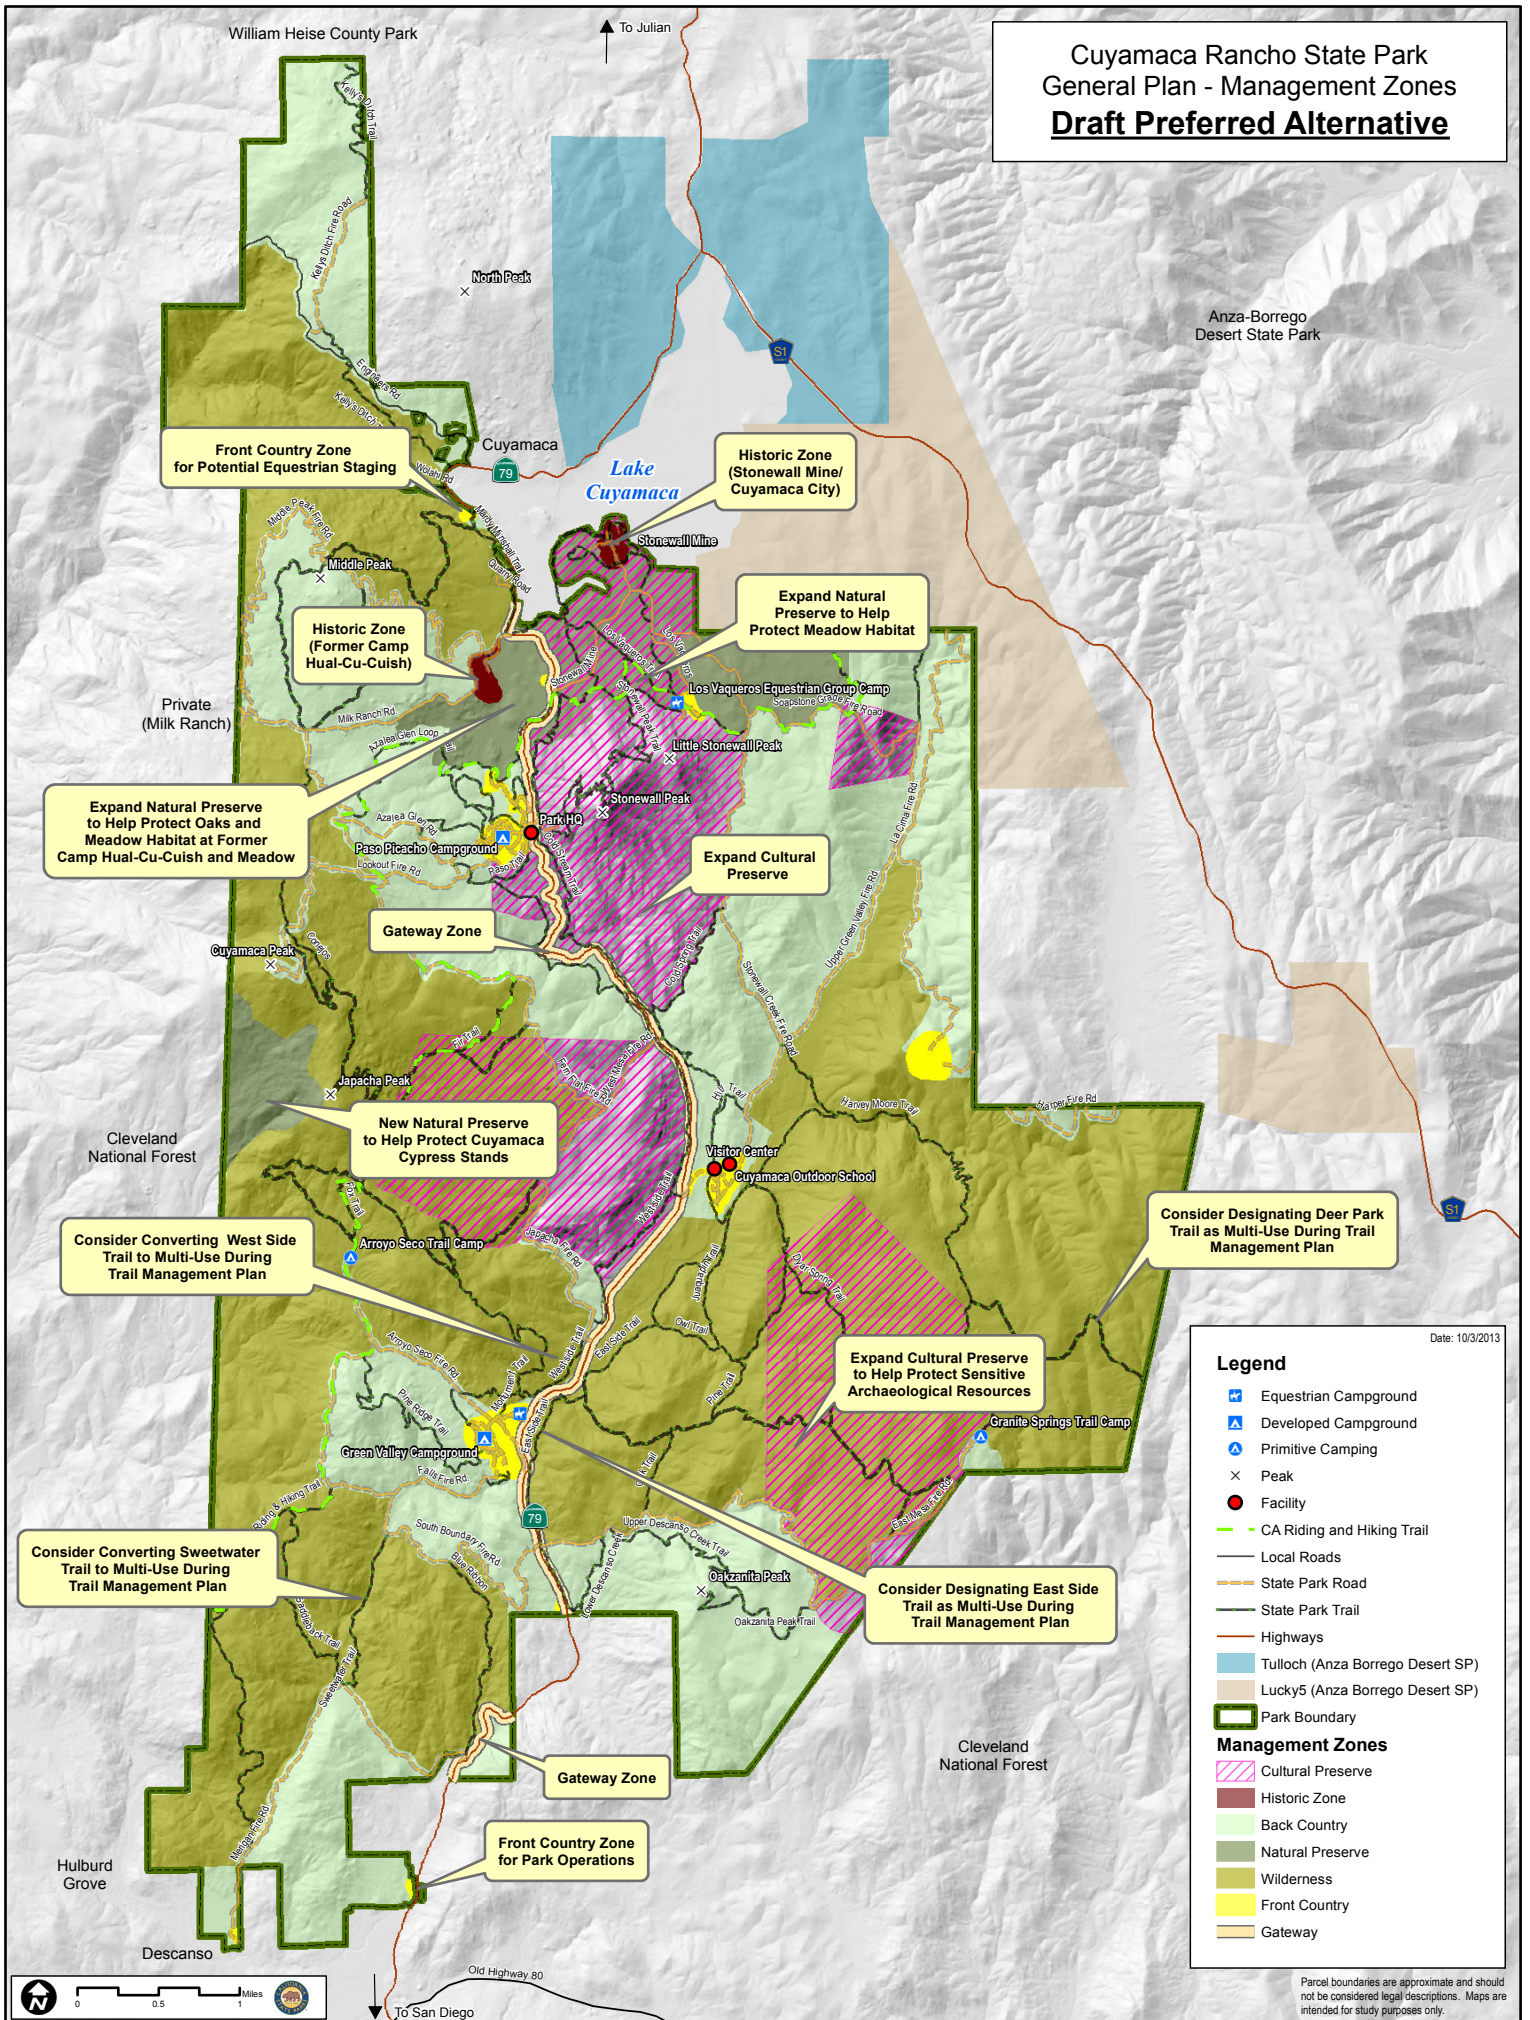

Cuyamaca Rancho State Park General Plan - Management Zones **Draft Preferred Alternative**

Date: 10/3/2013

Legend

- Equestrian Campground
- Developed Campground
- Primitive Camping
- Peak
- Facility
- CA Riding and Hiking Trail
- Local Roads
- State Park Road
- State Park Trail
- Highways
- Tulloch (Anza Borrego Desert SP)
- Lucky5 (Anza Borrego Desert SP)
- Park Boundary

Management Zones

- Cultural Preserve
- Historic Zone
- Back Country
- Natural Preserve
- Wilderness
- Front Country
- Gateway