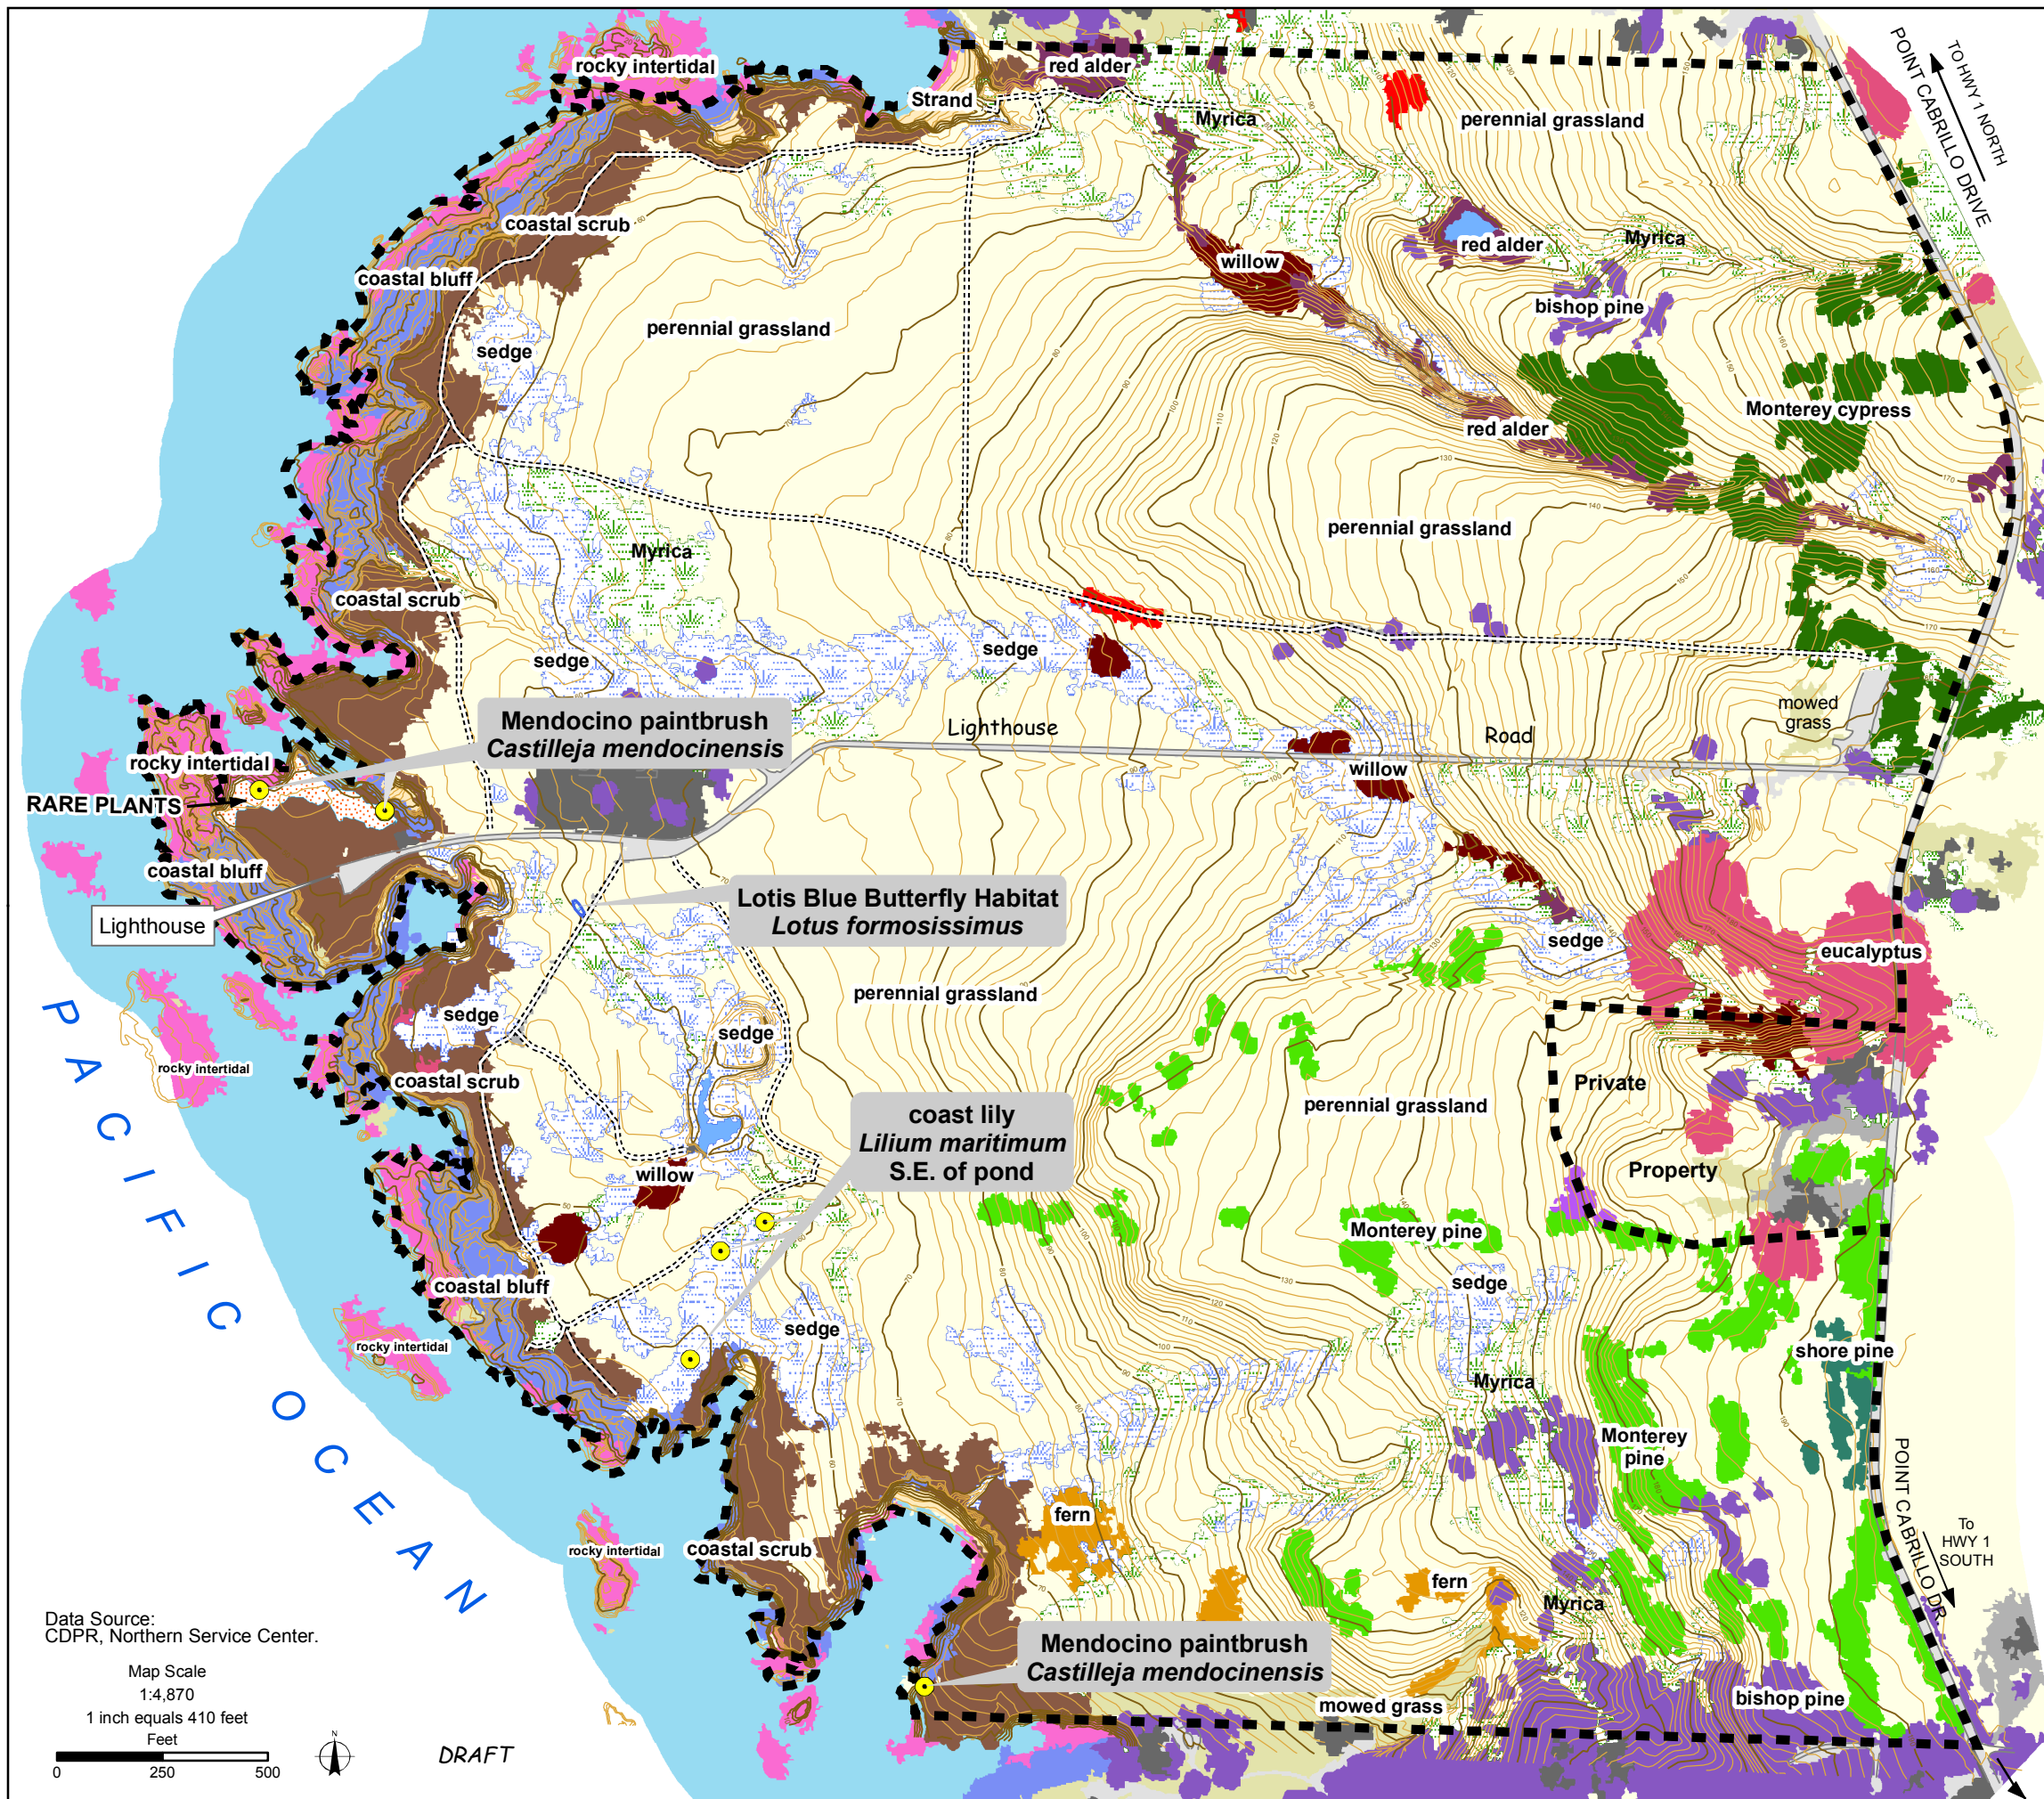

# Proposed Point Cabrillo State Historic Park

Figure 2. Vegetation Communities

Data Source:  
CDPR, Northern Service Center.

Map Scale  
1:4,870  
1 inch equals 410 feet  
Feet

0 250 500

DRAFT