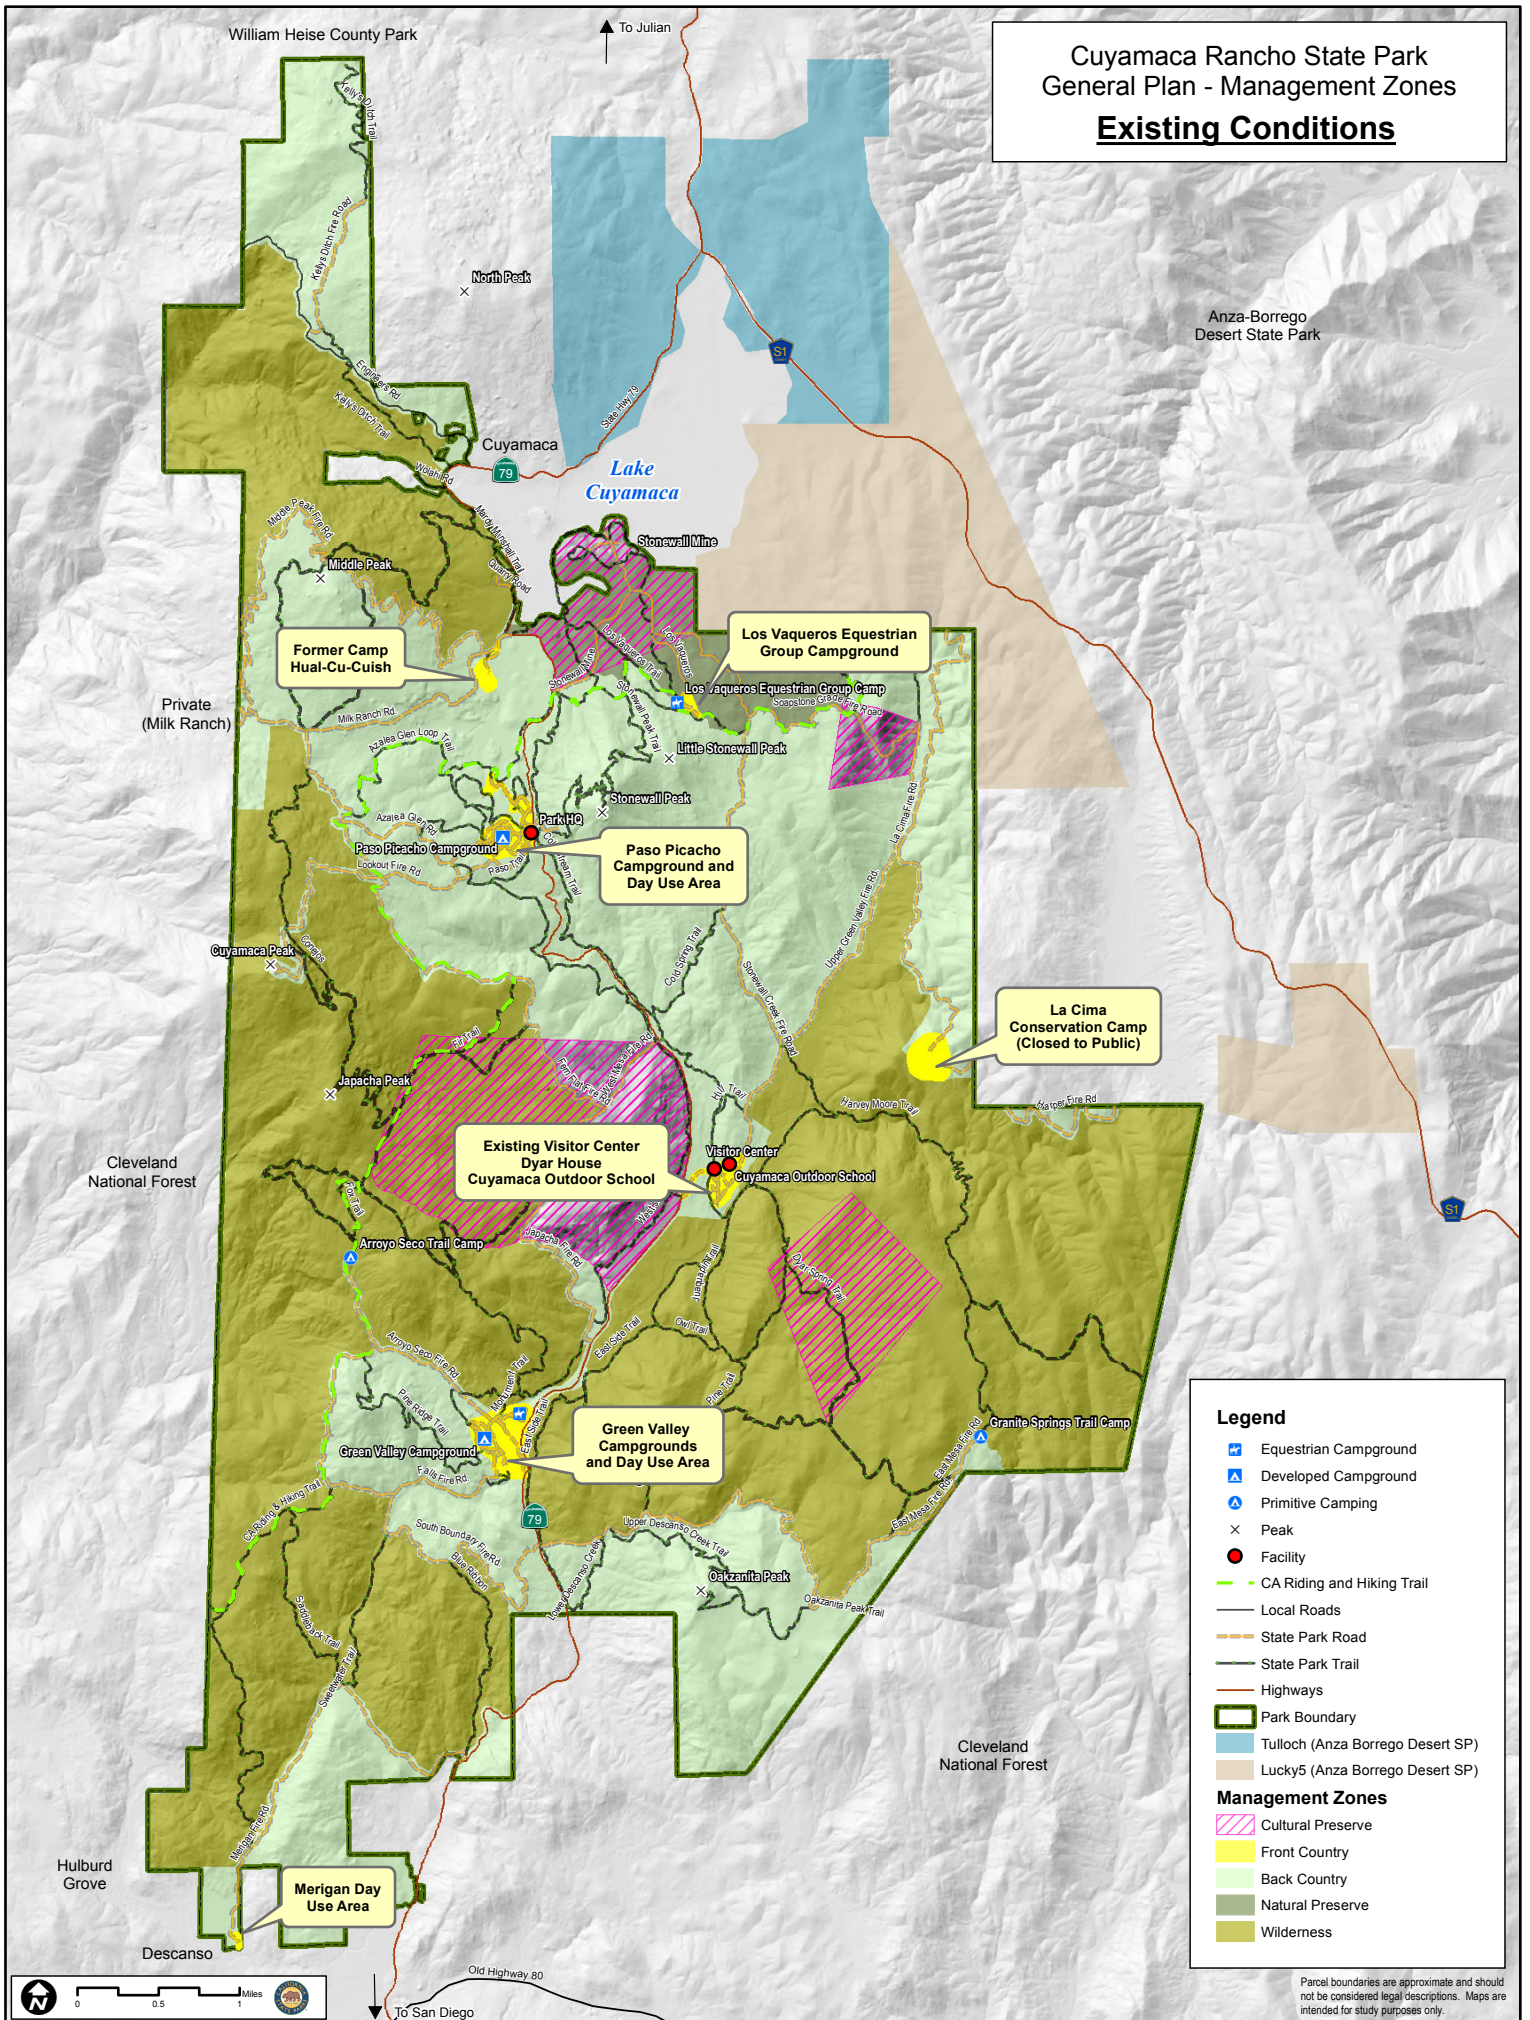

Cuyamaca Rancho State Park General Plan - Management Zones Existing Conditions

Legend

- Equestrian Campground
- Developed Campground
- Primitive Camping
- Peak
- Facility
- CA Riding and Hiking Trail
- Local Roads
- State Park Road
- State Park Trail
- Highways
- Park Boundary
- Tulloch (Anza Borrego Desert SP)
- Lucky5 (Anza Borrego Desert SP)

Management Zones

- Cultural Preserve
- Front Country
- Back Country
- Natural Preserve
- Wilderness