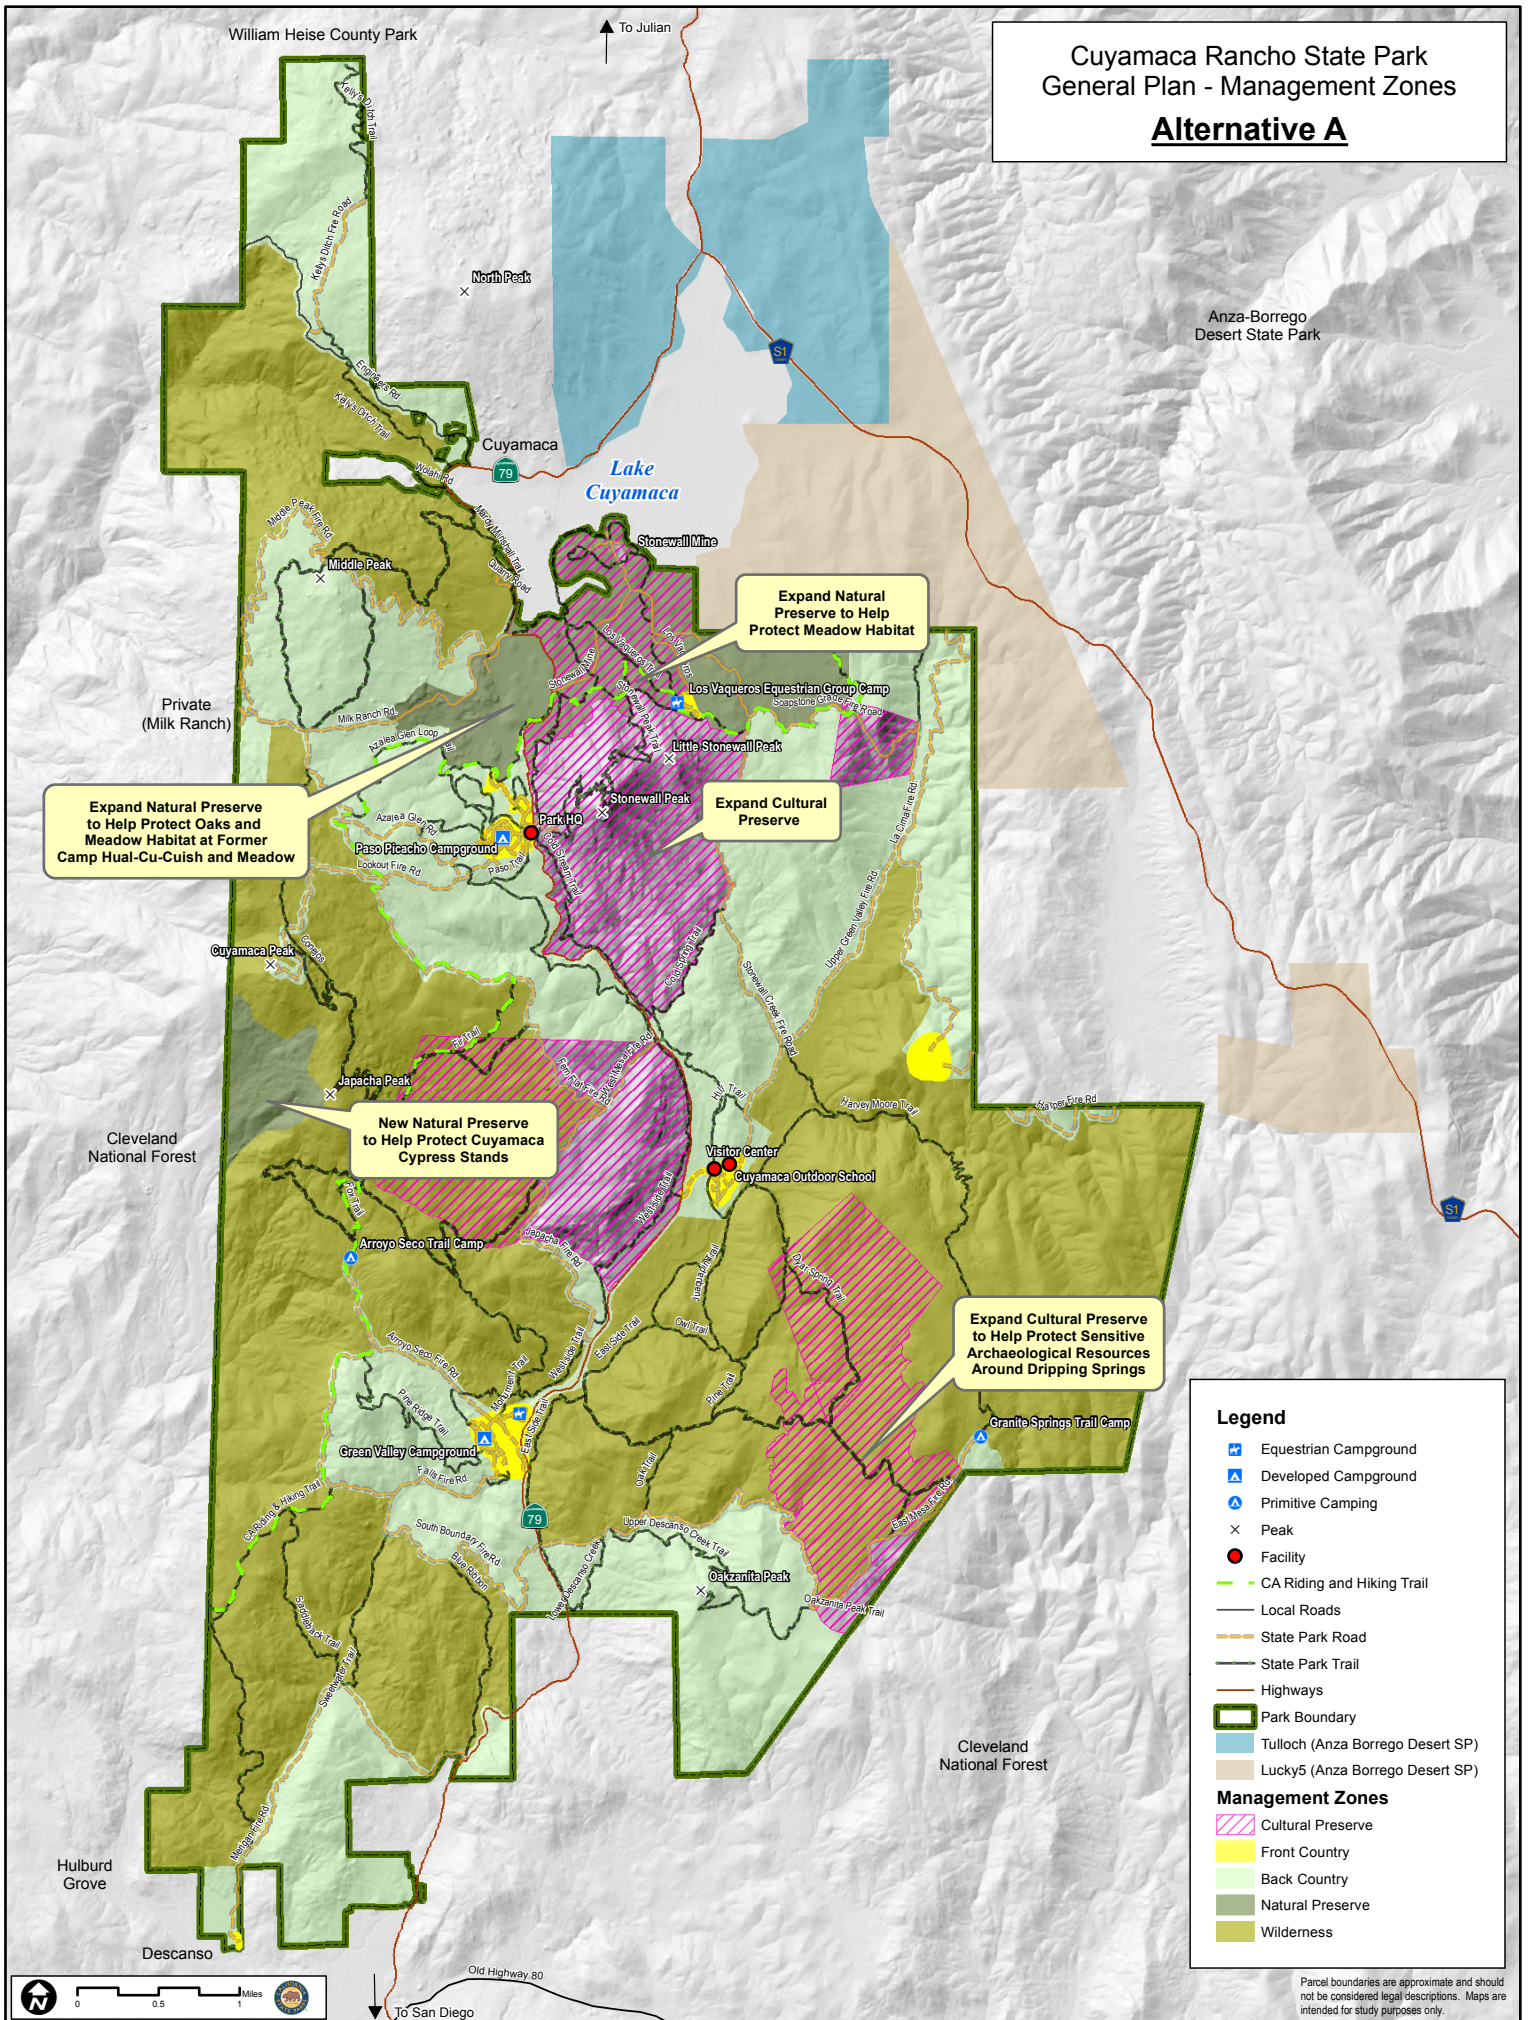

Cuyamaca Rancho State Park General Plan - Management Zones

Alternative A

Legend

- Equestrian Campground
- Developed Campground
- Primitive Camping
- Peak
- Facility
- CA Riding and Hiking Trail
- Local Roads
- State Park Road
- State Park Trail
- Highways
- Park Boundary
- Tulloch (Anza Borrego Desert SP)
- Lucky5 (Anza Borrego Desert SP)

Management Zones

- Cultural Preserve
- Front Country
- Back Country
- Natural Preserve
- Wilderness