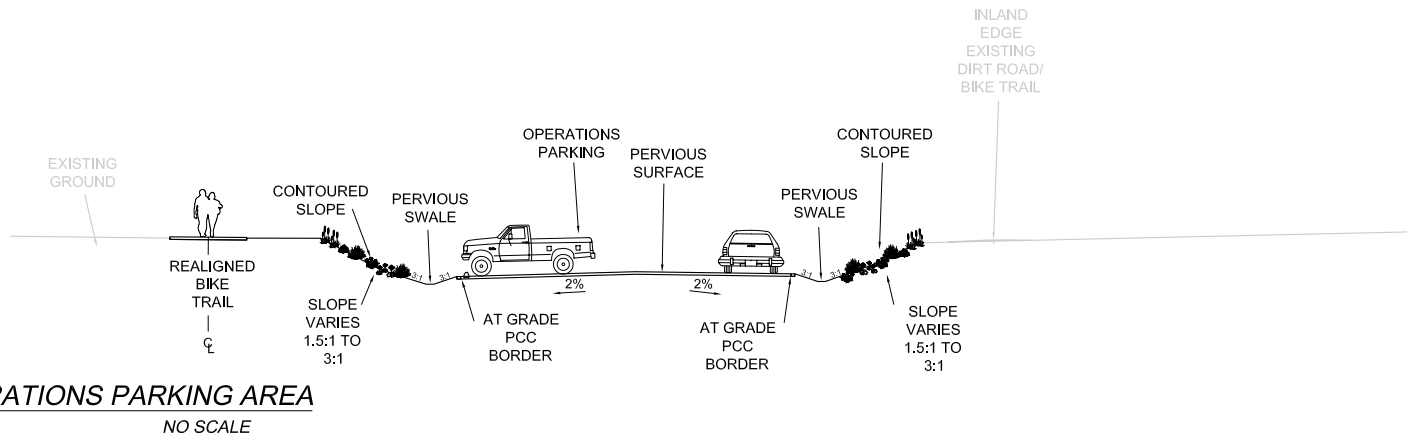

**ENTRY/ TURNAROUND CRYSTAL COVE STATE PARK**  
NO SCALE

**OPERATIONS PARKING AREA**  
NO SCALE

PROJECT SITE:

CRYSTAL COVE STATE PARK  
HISTORIC DISTRICT

SHEET TITLE:

FIGURE 2.3 - ENTRY KIOSK/TURNAROUND AND  
OPERATIONS PARKING