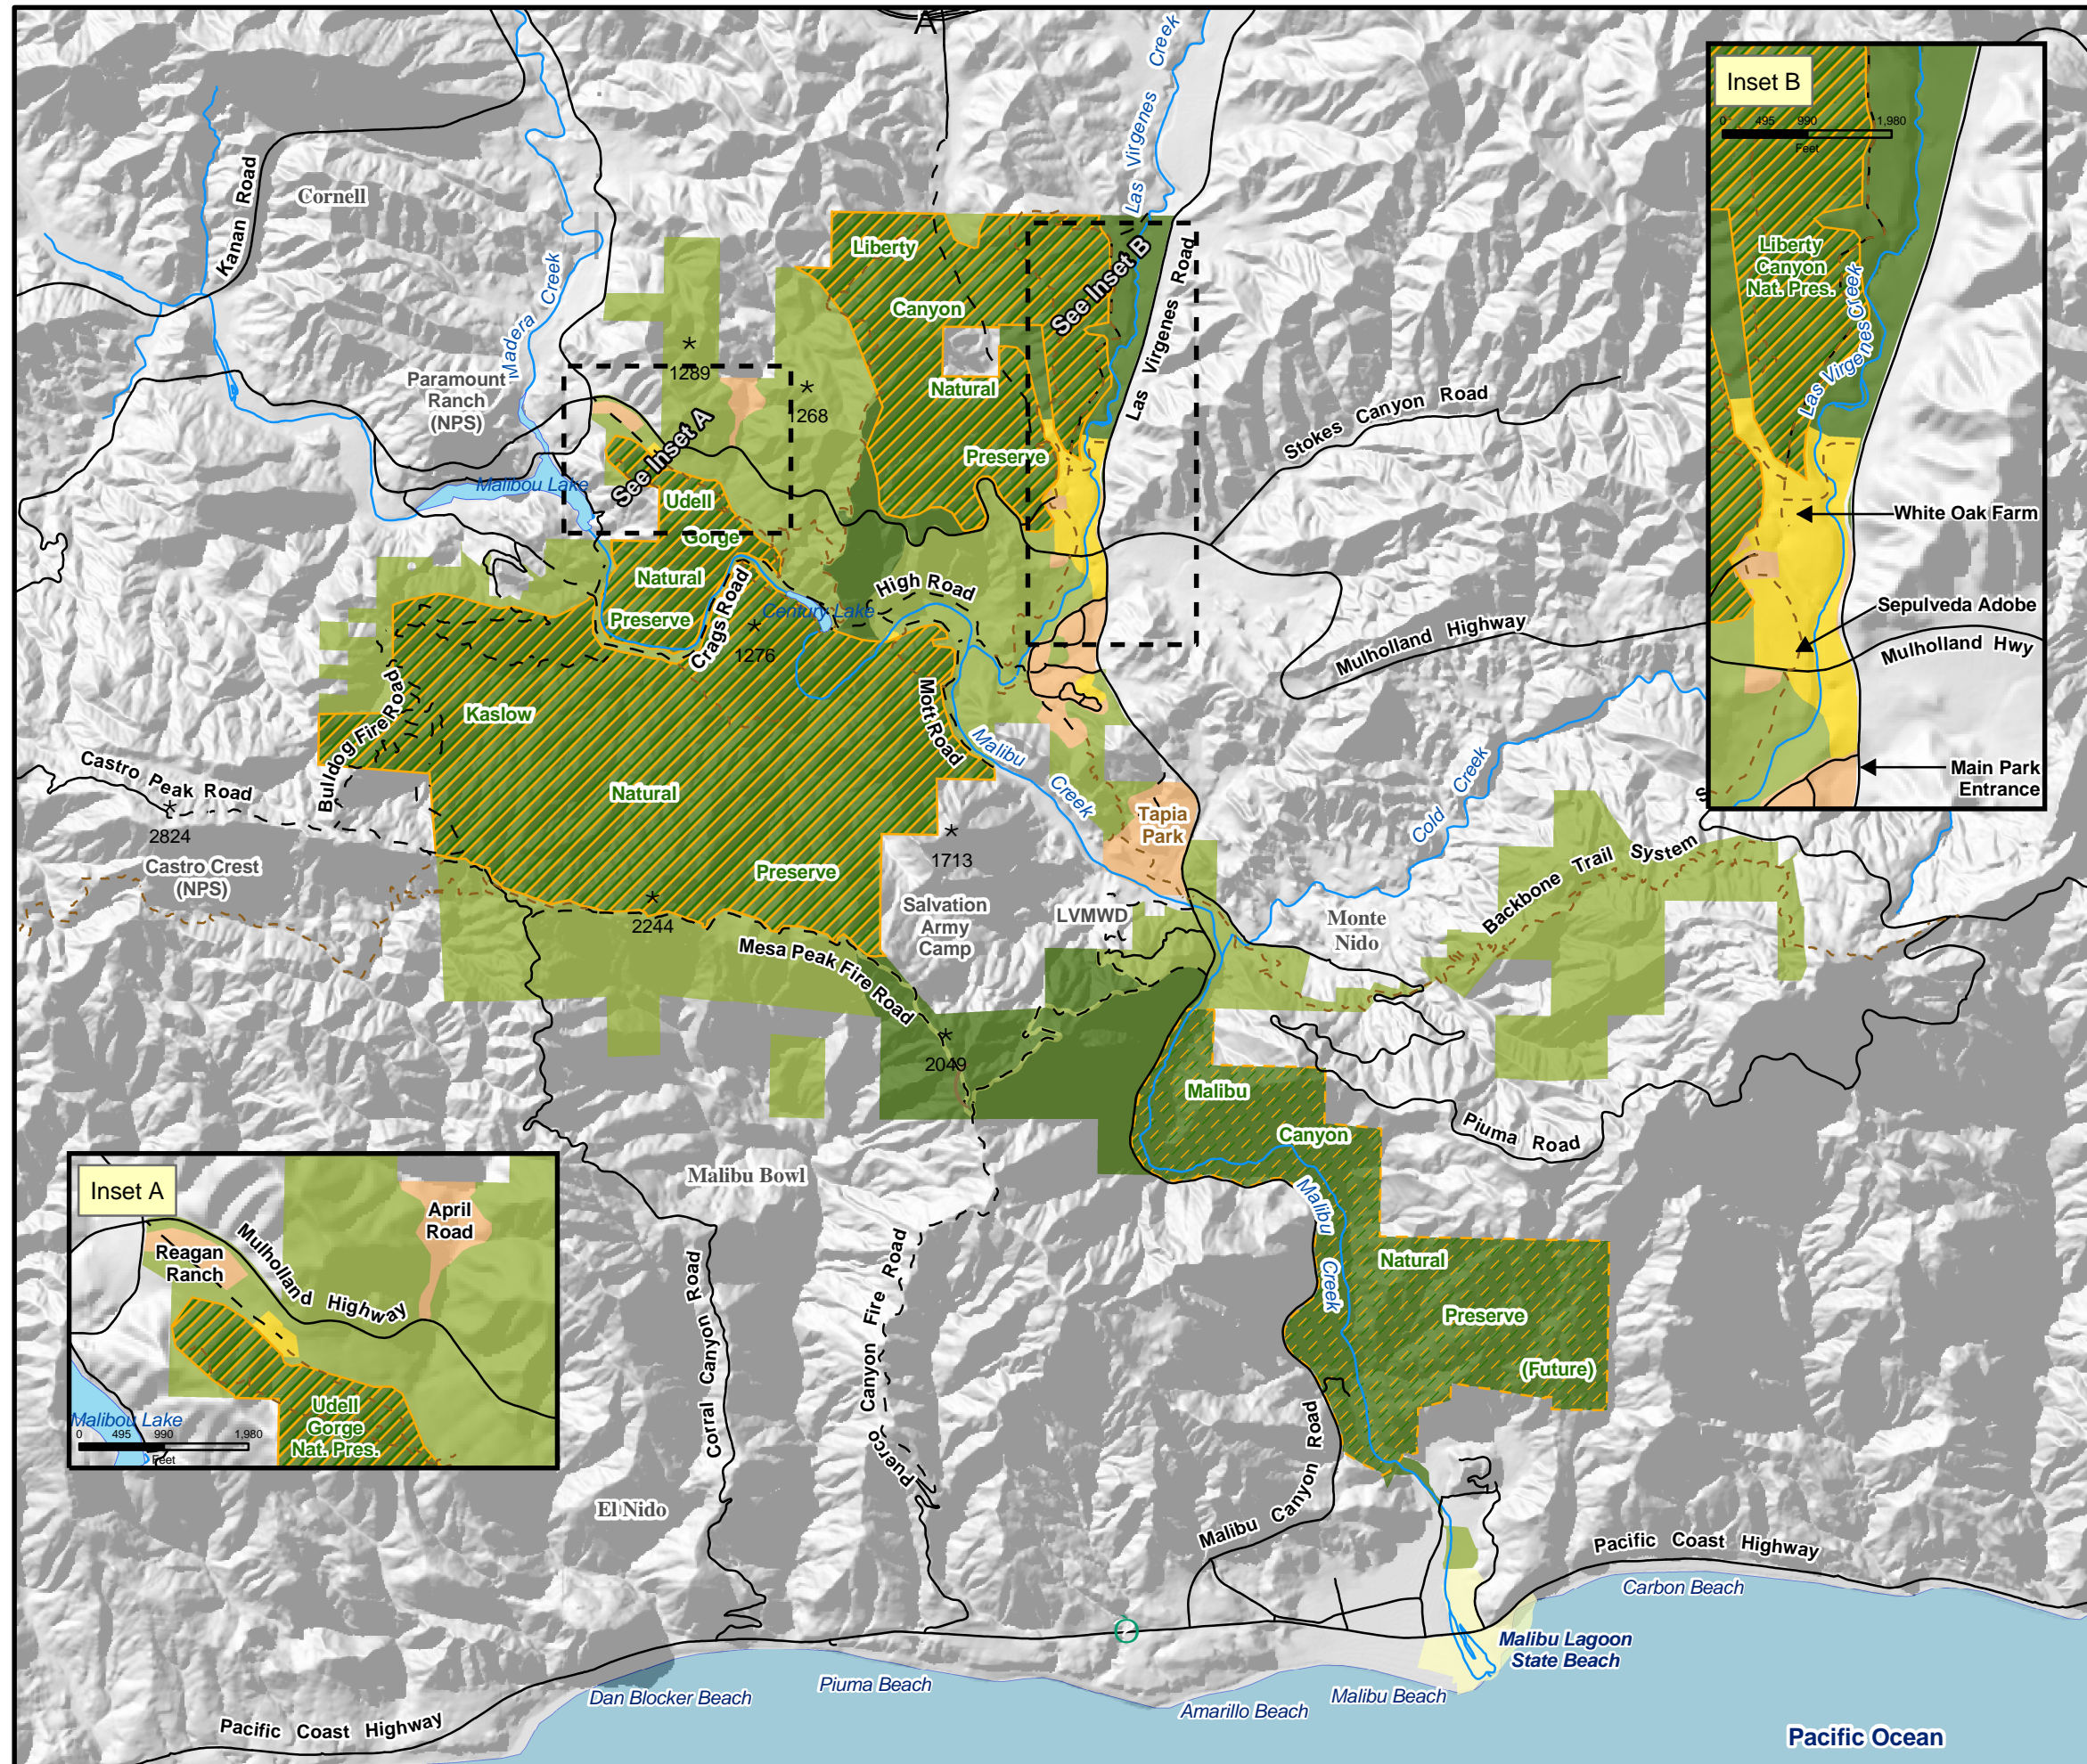

Malibu Creek State Park

**FIGURE 9
ALTERNATIVE 2**

Basemap Features

- Paved Roads
- Unpaved Roads
- Trails
- Rivers
- Landslide
- Mountains
- Lakes

Zones & Preserves

- Natural Open Space
- Cultural/Historic
- Core Habitat
- Recreation/Operations
- Natural Preserve
- Natural Preserve (Future)

Scale of Main View: 1 inch = 4,000 feet

Source Data: Santa Monica Mountains National Recreation Area (SMMNRA), 2002; National Elevation Dataset (NED) Shaded Relief Imagery from United States Geological Survey (USGS), 2003.