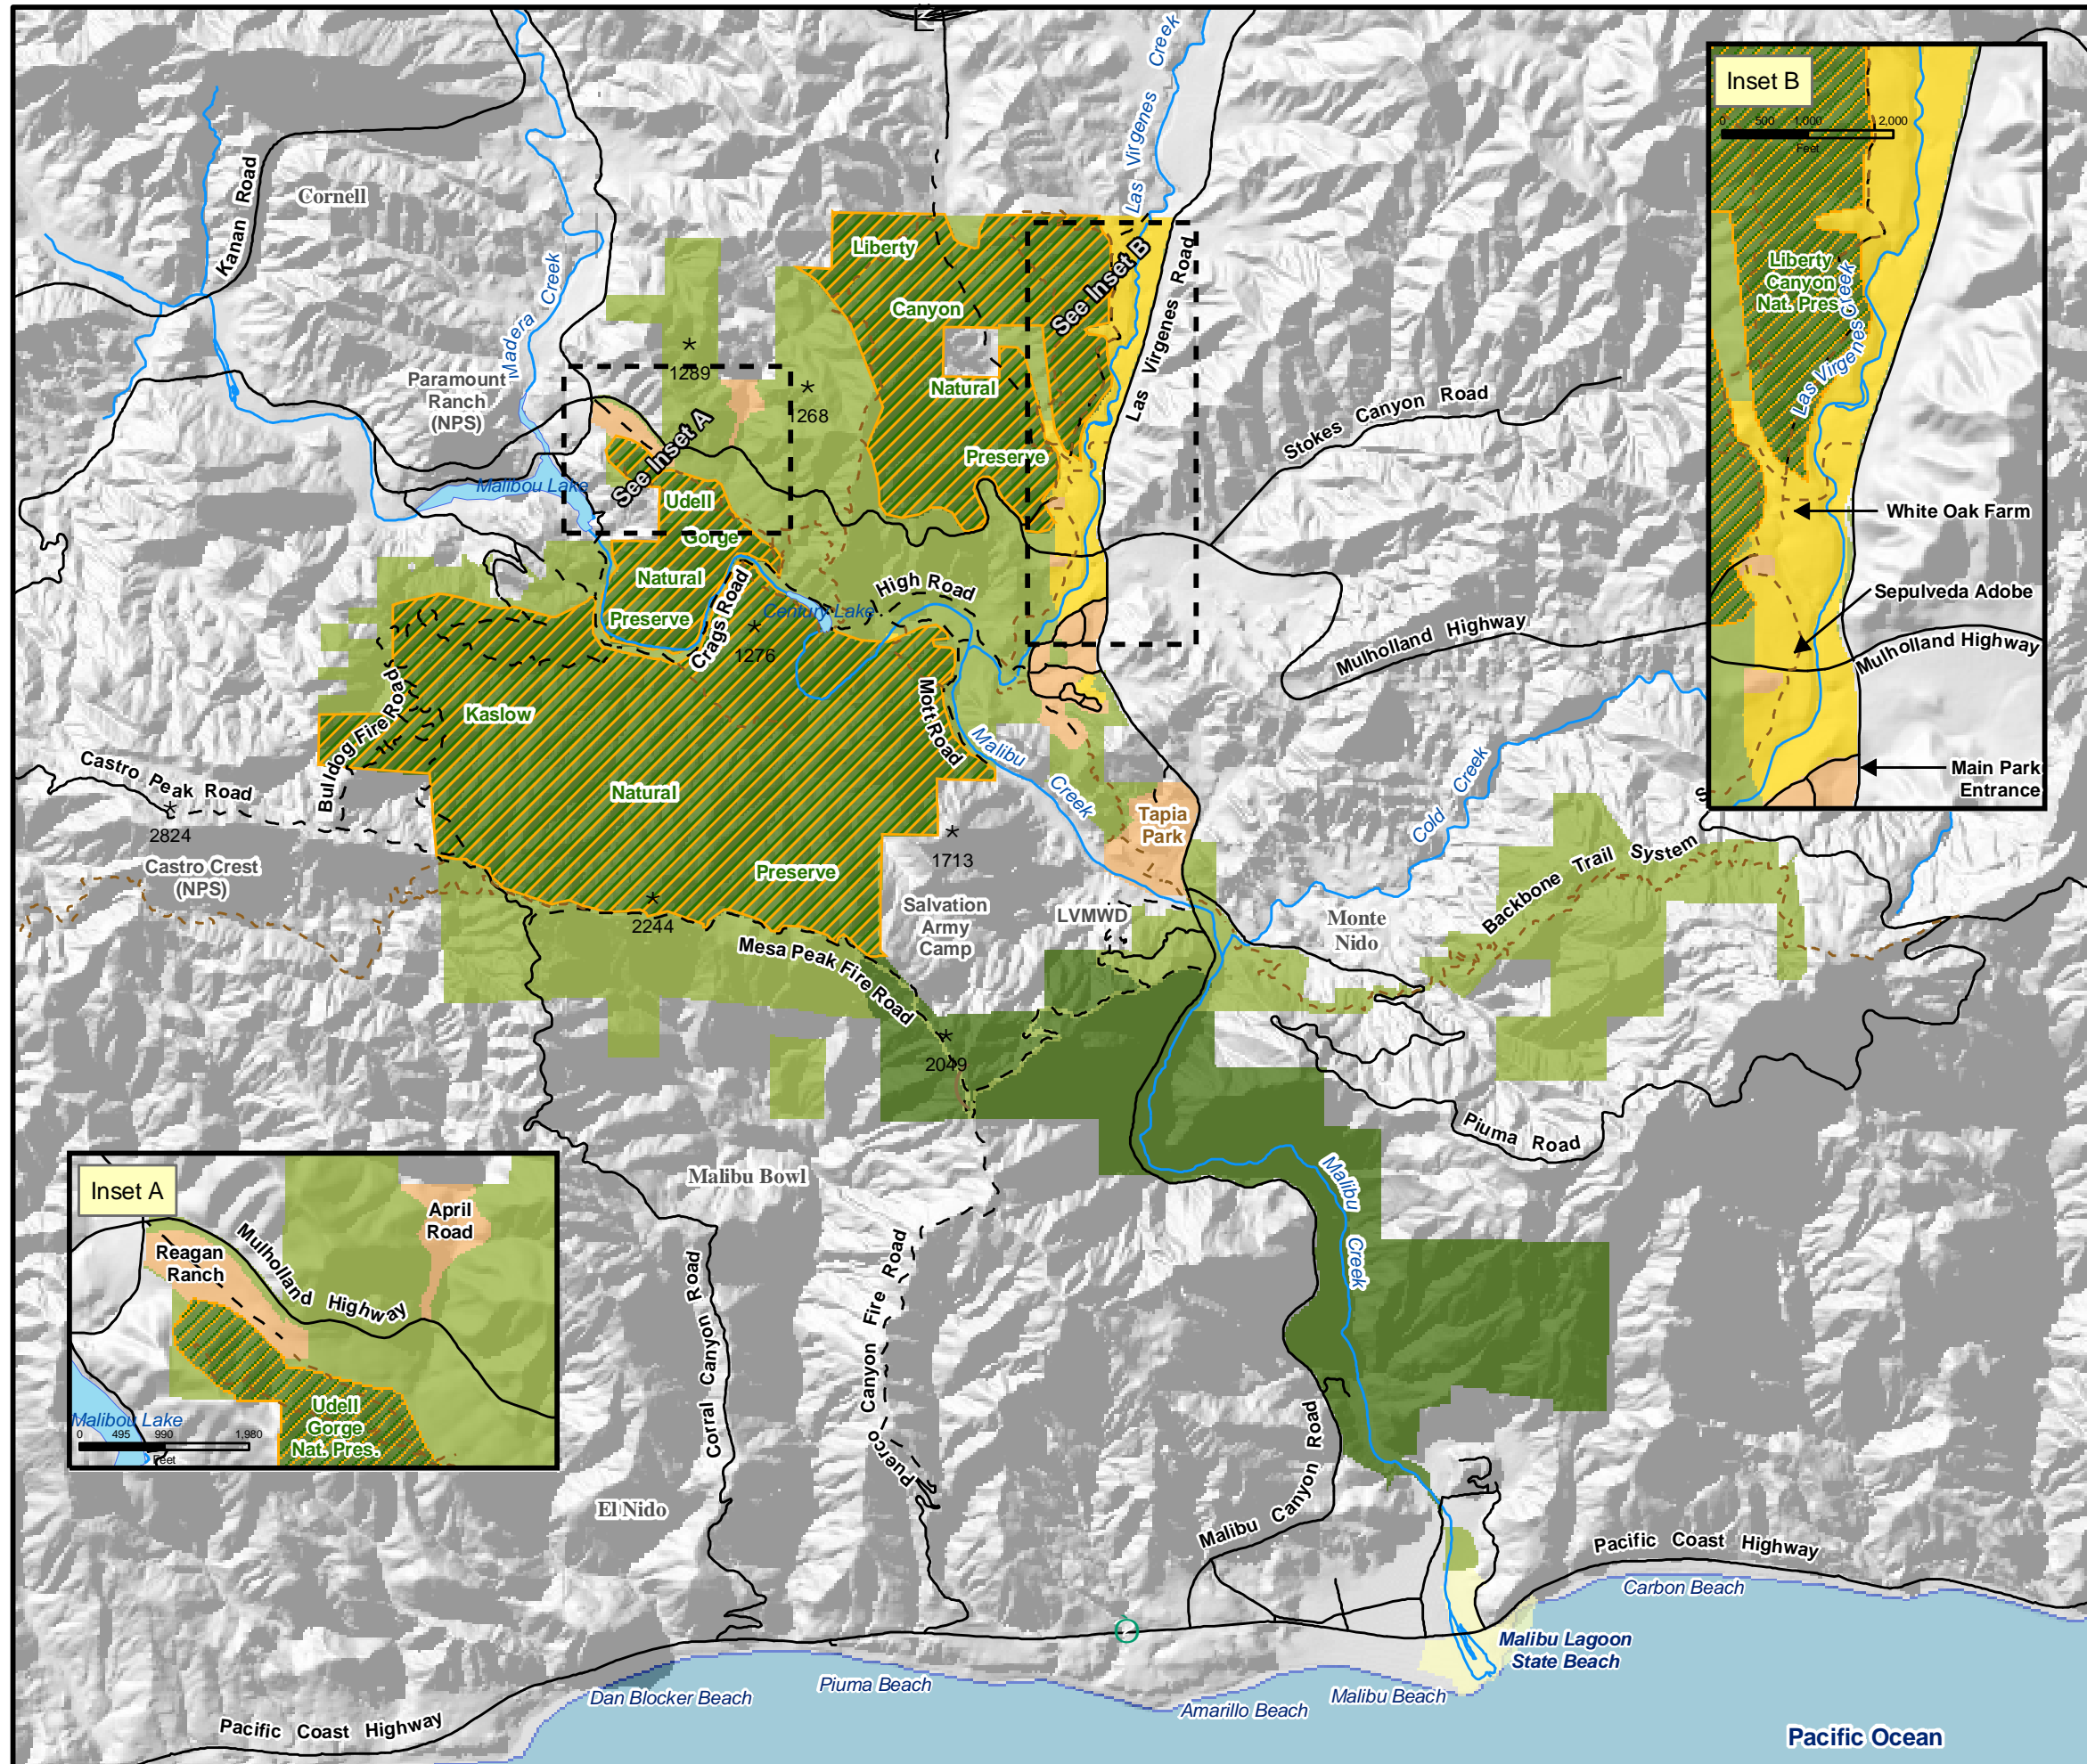

Malibu Creek State Park

**FIGURE 7
PREFERRED PLAN**

Basemap Features

- Paved Roads
- Unpaved Roads
- Trails
- Rivers
- Landslide
- Mountains
- Lakes

Zones & Preserves

- Natural Open Space
- Cultural/Historic
- Core Habitat
- Recreation/Operations
- Natural Preserve

Scale of Main View: 1 inch = 4,000 feet

Source Data: Santa Monica Mountains National Recreation Area (SMMNRA), 2002; National Elevation Dataset (NED) Shaded Relief Imagery from United States Geological Survey (USGS), 2003.