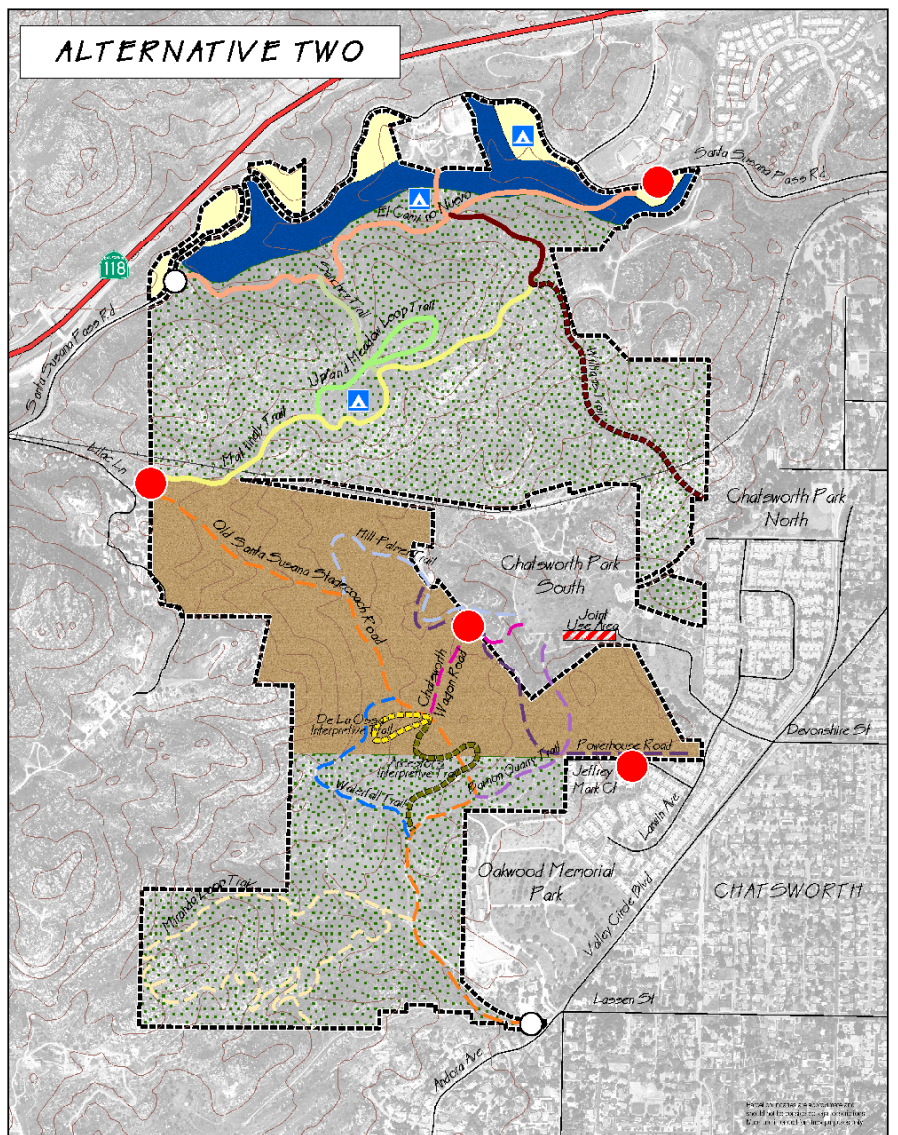

ALTERNATIVE MANAGEMENT ZONES

Figure 6

Legend

Contour Interval: 100ft

Management Zones

- North Foothills
- Riparian
- Primary Historic
- Sensitive Ridge

Trails (colors vary)

- Trail
- Hiking Only Trail
- Multi-Use Trail
- Composting

Other Features

- State Hwy
- Local Road
- Railroad
- Secondary Access
- Sideway
- Park Boundary

SANTA SUSANAPASS STATE HISTORIC PARK

OLD SANTA SUSANAPASS STAGE ROAD
NATIVE DAUGHTERS
GOLDEN WEST

Legend

Contour Interval: 100ft

Management Zones

- North Foothills
- Riparian
- Primary Historic
- Sensitive Ridge

Trails (colors vary)

- Trail
- Hiking Only Trail
- Multi-Use Trail
- Composting

Other Features

- State Hwy
- Local Road
- Railroad
- Secondary Access
- Sideway
- Park Boundary

SANTA SUSANAPASS STATE HISTORIC PARK

OLD SANTA SUSANAPASS STAGE ROAD
NATIVE DAUGHTERS
GOLDEN WEST