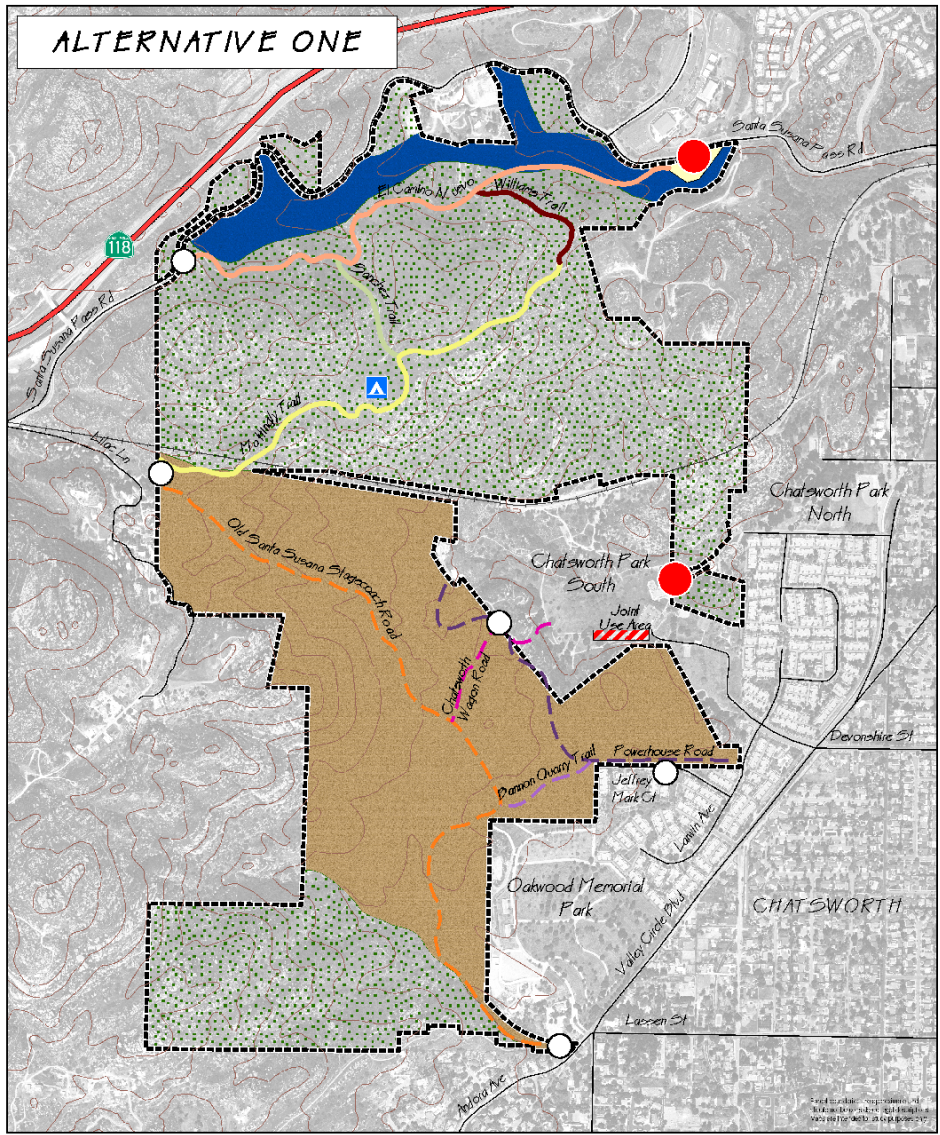

ALTERNATIVE MANAGEMENT ZONES

Figure 6

Legend

Contour Interval: 100ft

Management Zones

- North Foothills
- Riparian
- Primary Historic
- Sensitive Ridge

Trails (colors vary)

- Trail
- Hiking Only Trail
- Multi-Use Trail
- Composting

Other Features

- State Hwy
- Local Road
- Railroad
- Secondary Access
- Sideway
- Park Boundary

SANTA SUSANAPASS STATE HISTORIC PARK

OLD SANTA SUSANAPASS STAGE ROAD
NATIVE DAUGHTERS
GOLDEN WEST

Legend

Contour Interval: 100ft

Management Zones

- North Foothills
- Riparian
- Primary Historic
- Sensitive Ridge

Trails (colors vary)

- Trail
- Hiking Only Trail
- Multi-Use Trail
- Composting

Other Features

- State Hwy
- Local Road
- Railroad
- Secondary Access
- Sideway
- Park Boundary

SANTA SUSANAPASS STATE HISTORIC PARK

OLD SANTA SUSANAPASS STAGE ROAD
NATIVE DAUGHTERS
GOLDEN WEST