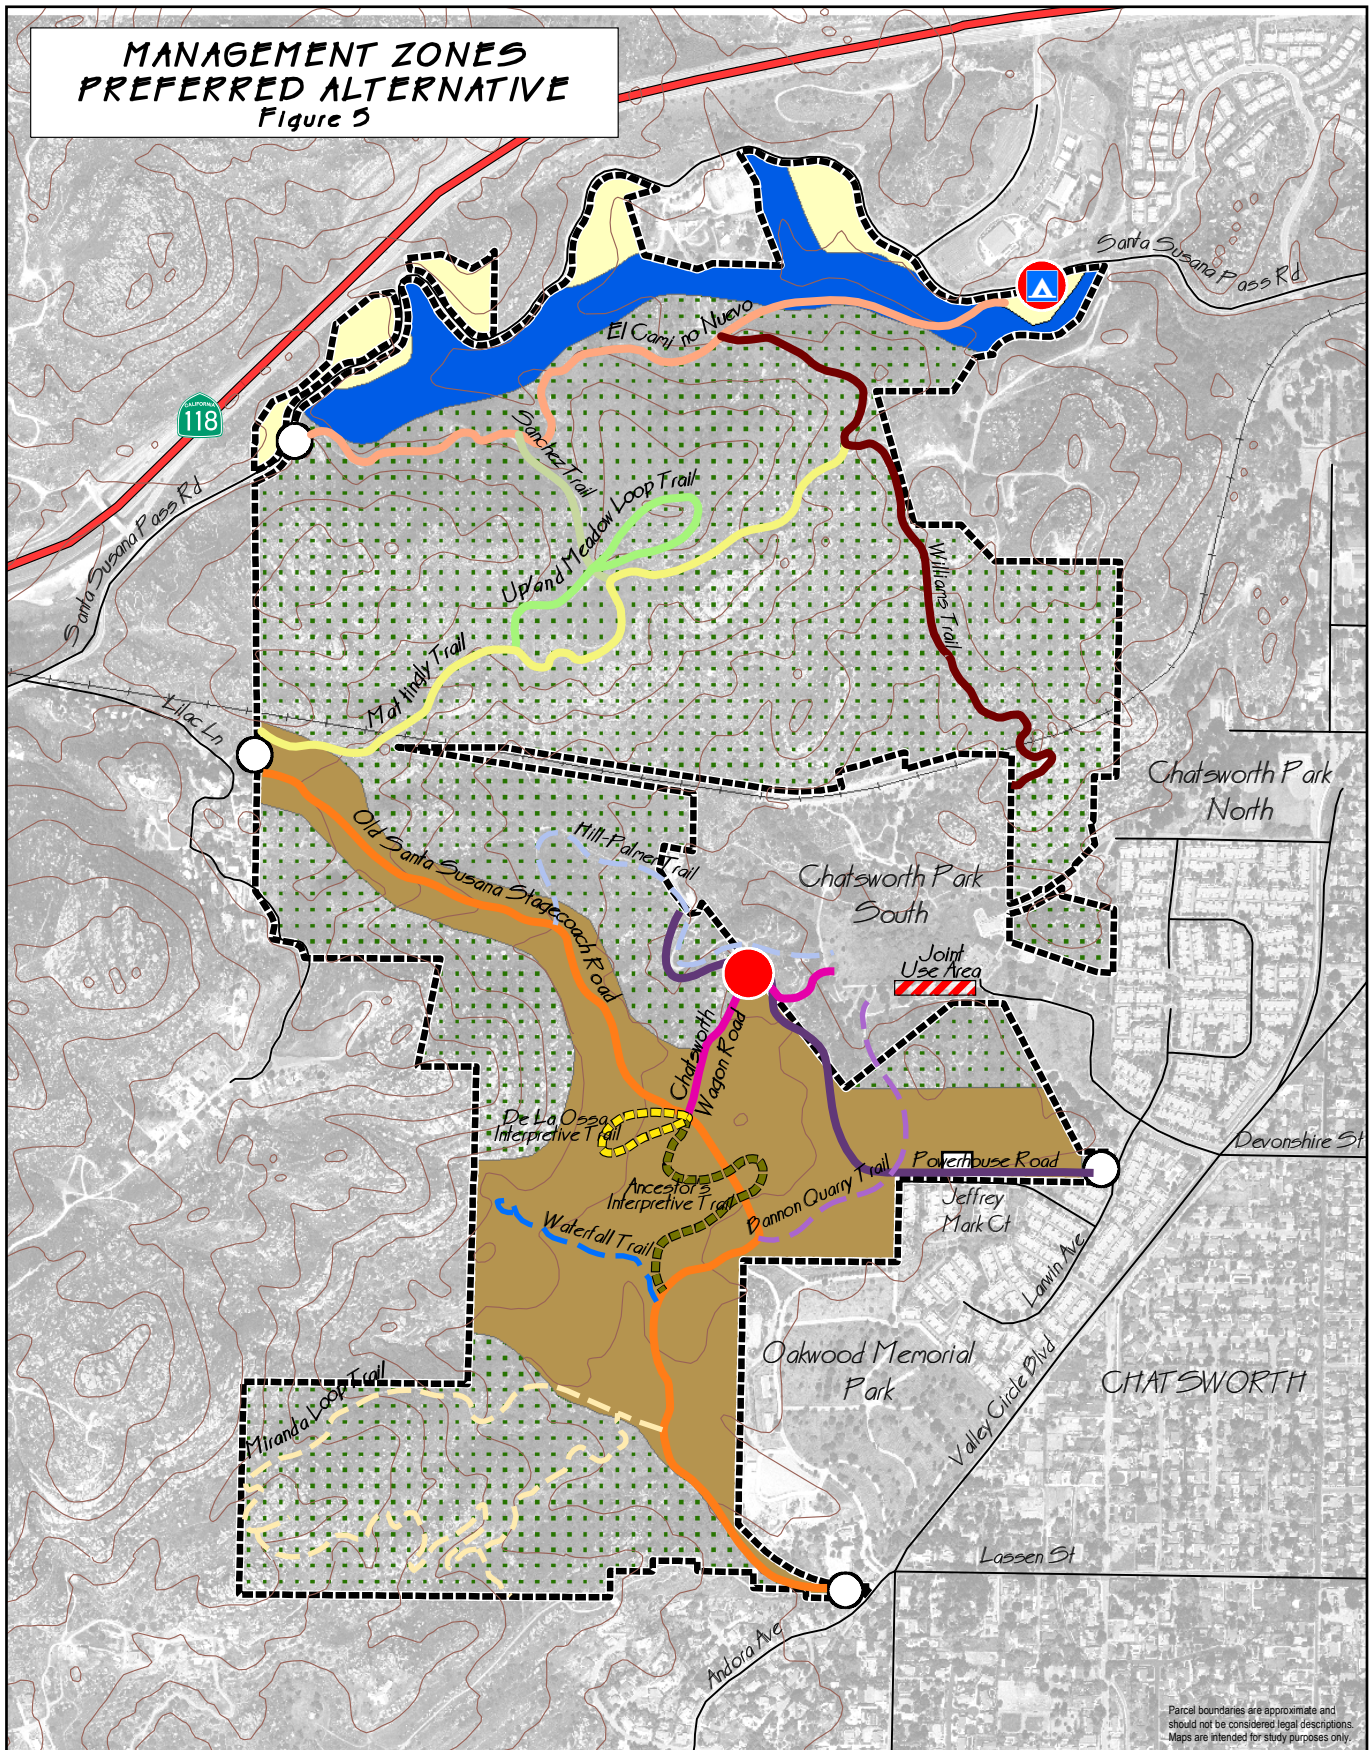

**MANAGEMENT ZONES
PREFERRED ALTERNATIVE**
Figure 5

Legend

Management Zones

- North Forty
- Riparian
- Primary Historic
- Scenic Ridge

- Camping
- State Hwy
- Local Road
- Railroad
- Secondary Access
- Gateway

Trails (colors vary)

- Trail
- Hiking Only Trail
- Multi-Use Trail
- Parking
- Park Boundary

**SANTA SUSANA PASS
STATE HISTORIC PARK**