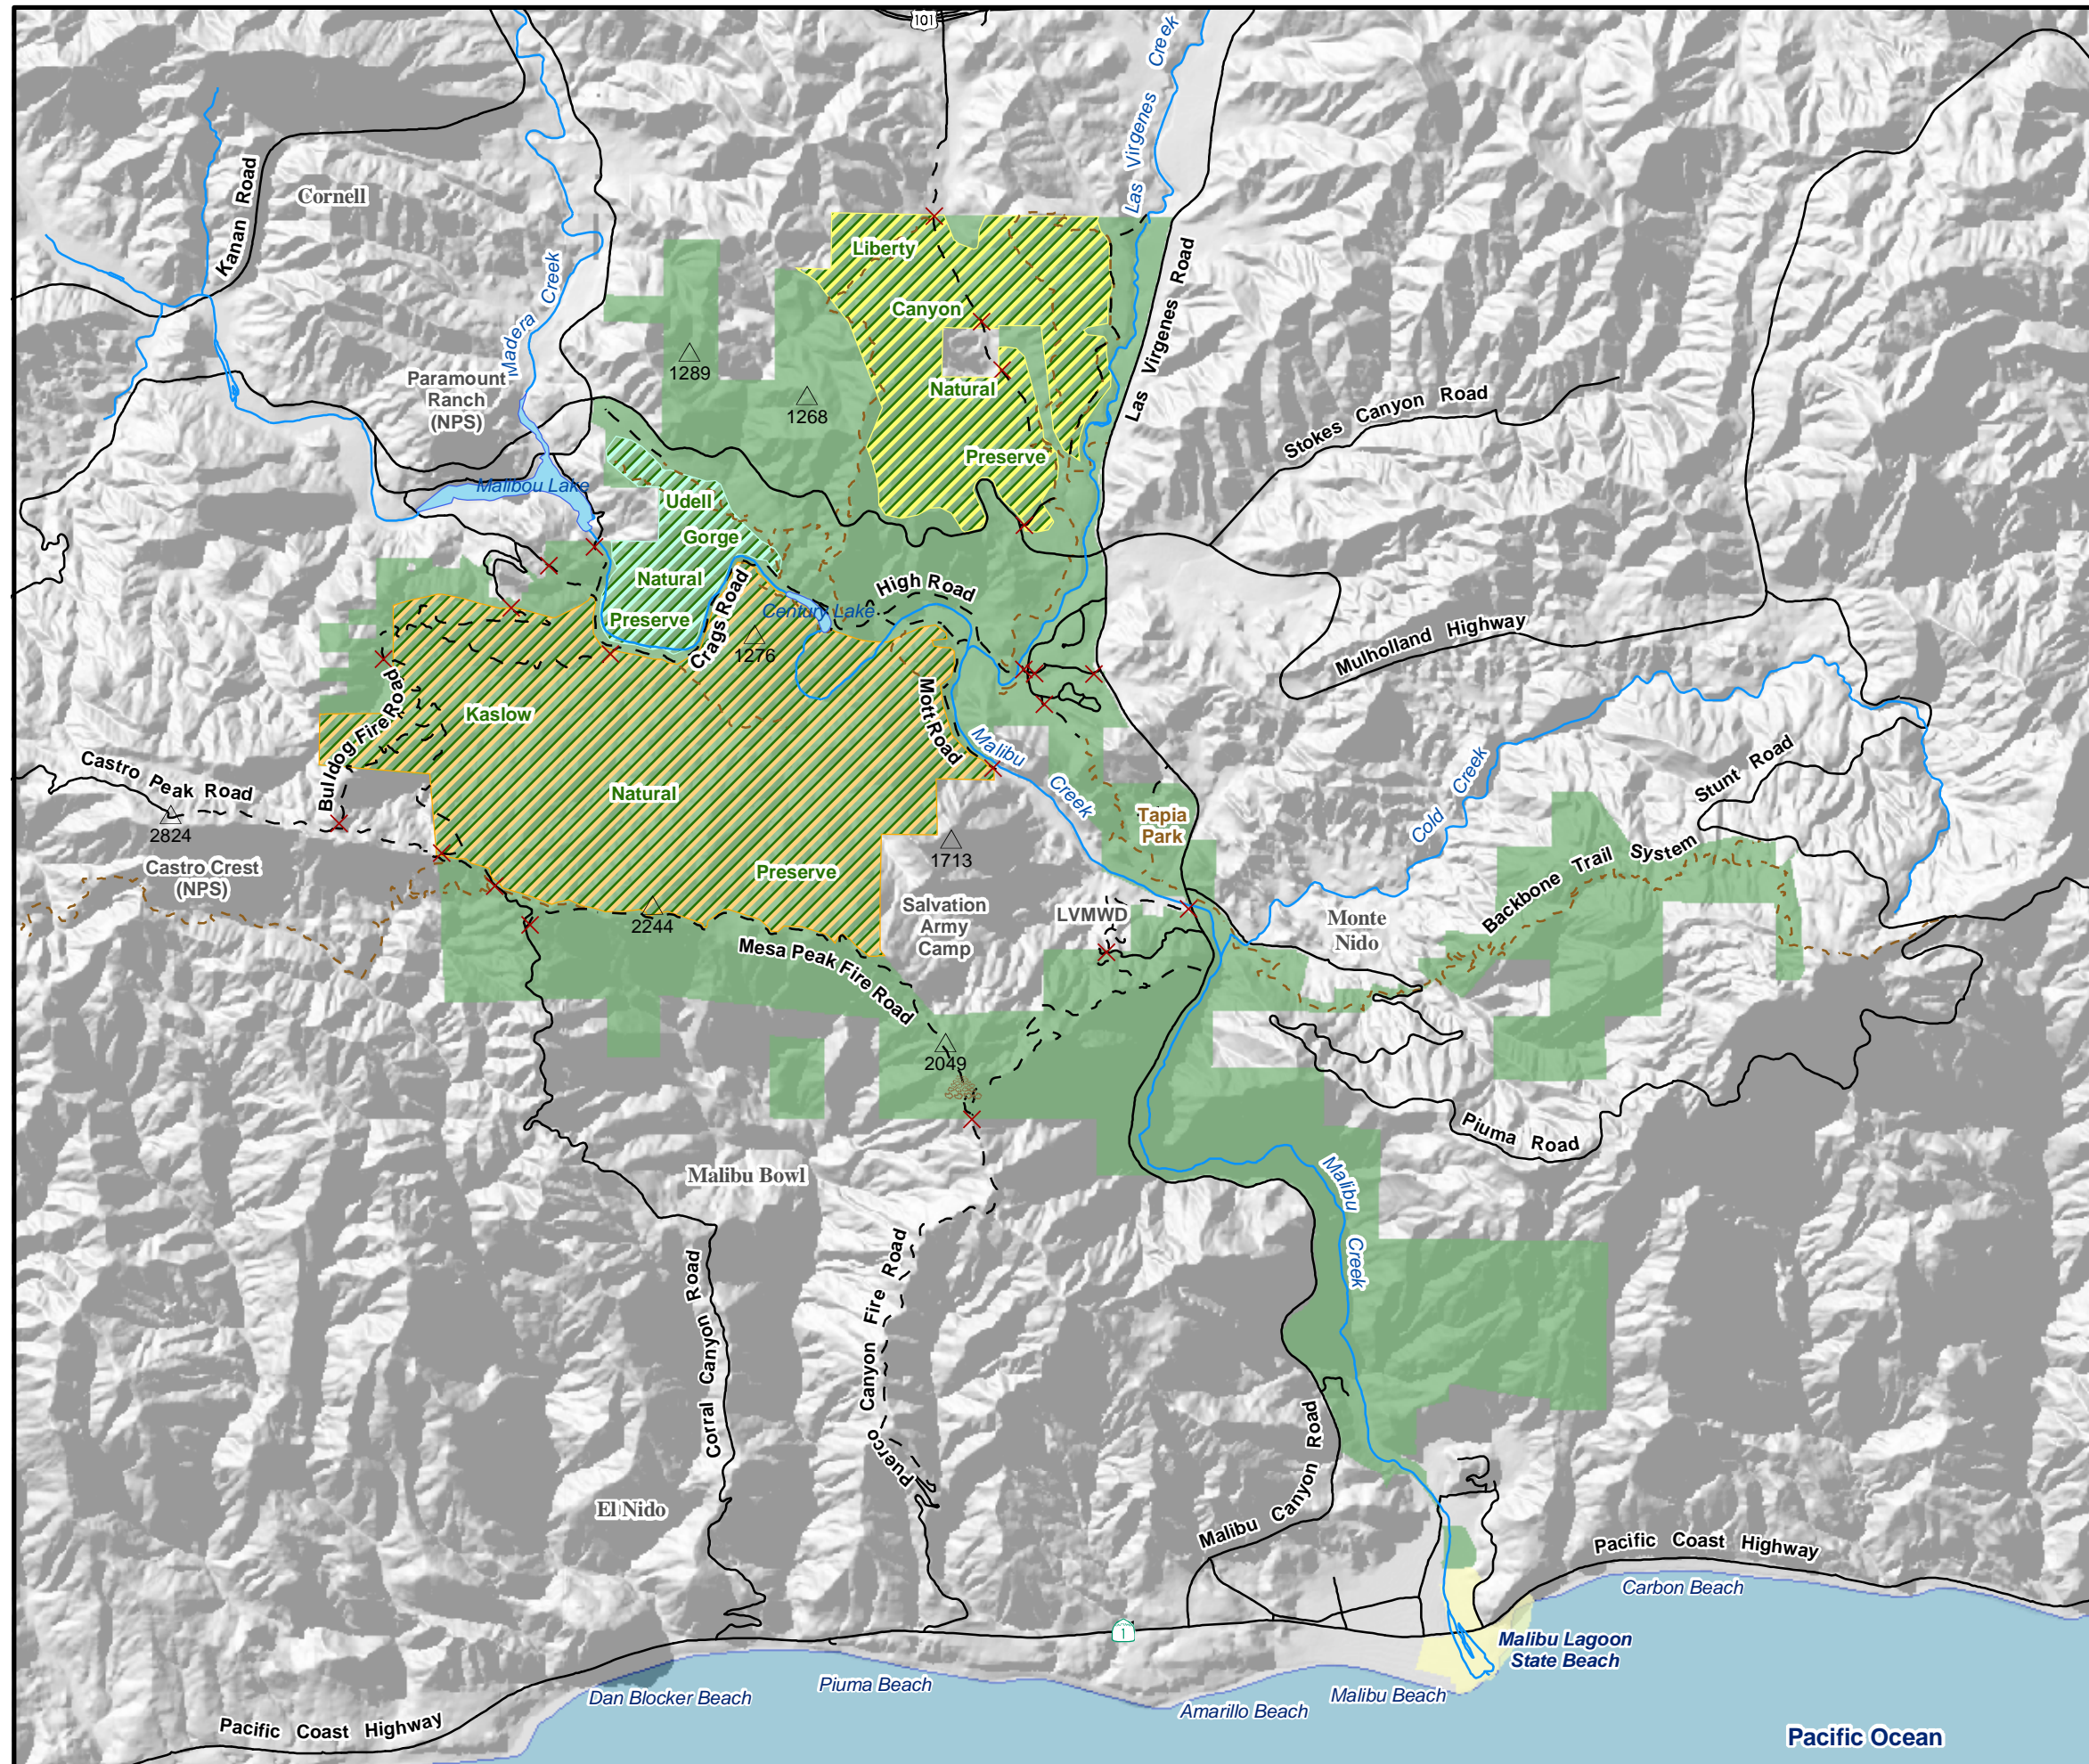

Malibu Creek State Park

**FIGURE 4
NATURAL PRESERVES**

Basemap Features

- Paved Roads
- - - Unpaved Roads
- ⋯ Trails
- ✕ Locked Gates
- ~ Rivers
- ☪ Lakes
- ☼ Landslide
- △ Mountains

Natural Preserves

- ▨ Kaslow N.P.
- ▨ Liberty Canyon N.P.
- ▨ Udell Gorge N.P.

Scale of Main View: 1 inch = 4,000 feet
 0 2,000 4,000 8,000
 Feet

Source Data: Santa Monica Mountains National Recreation Area (SMMNRA), 2002; National Elevation Dataset (NED) Shaded Relief Imagery from United States Geological Survey (USGS), 2003.