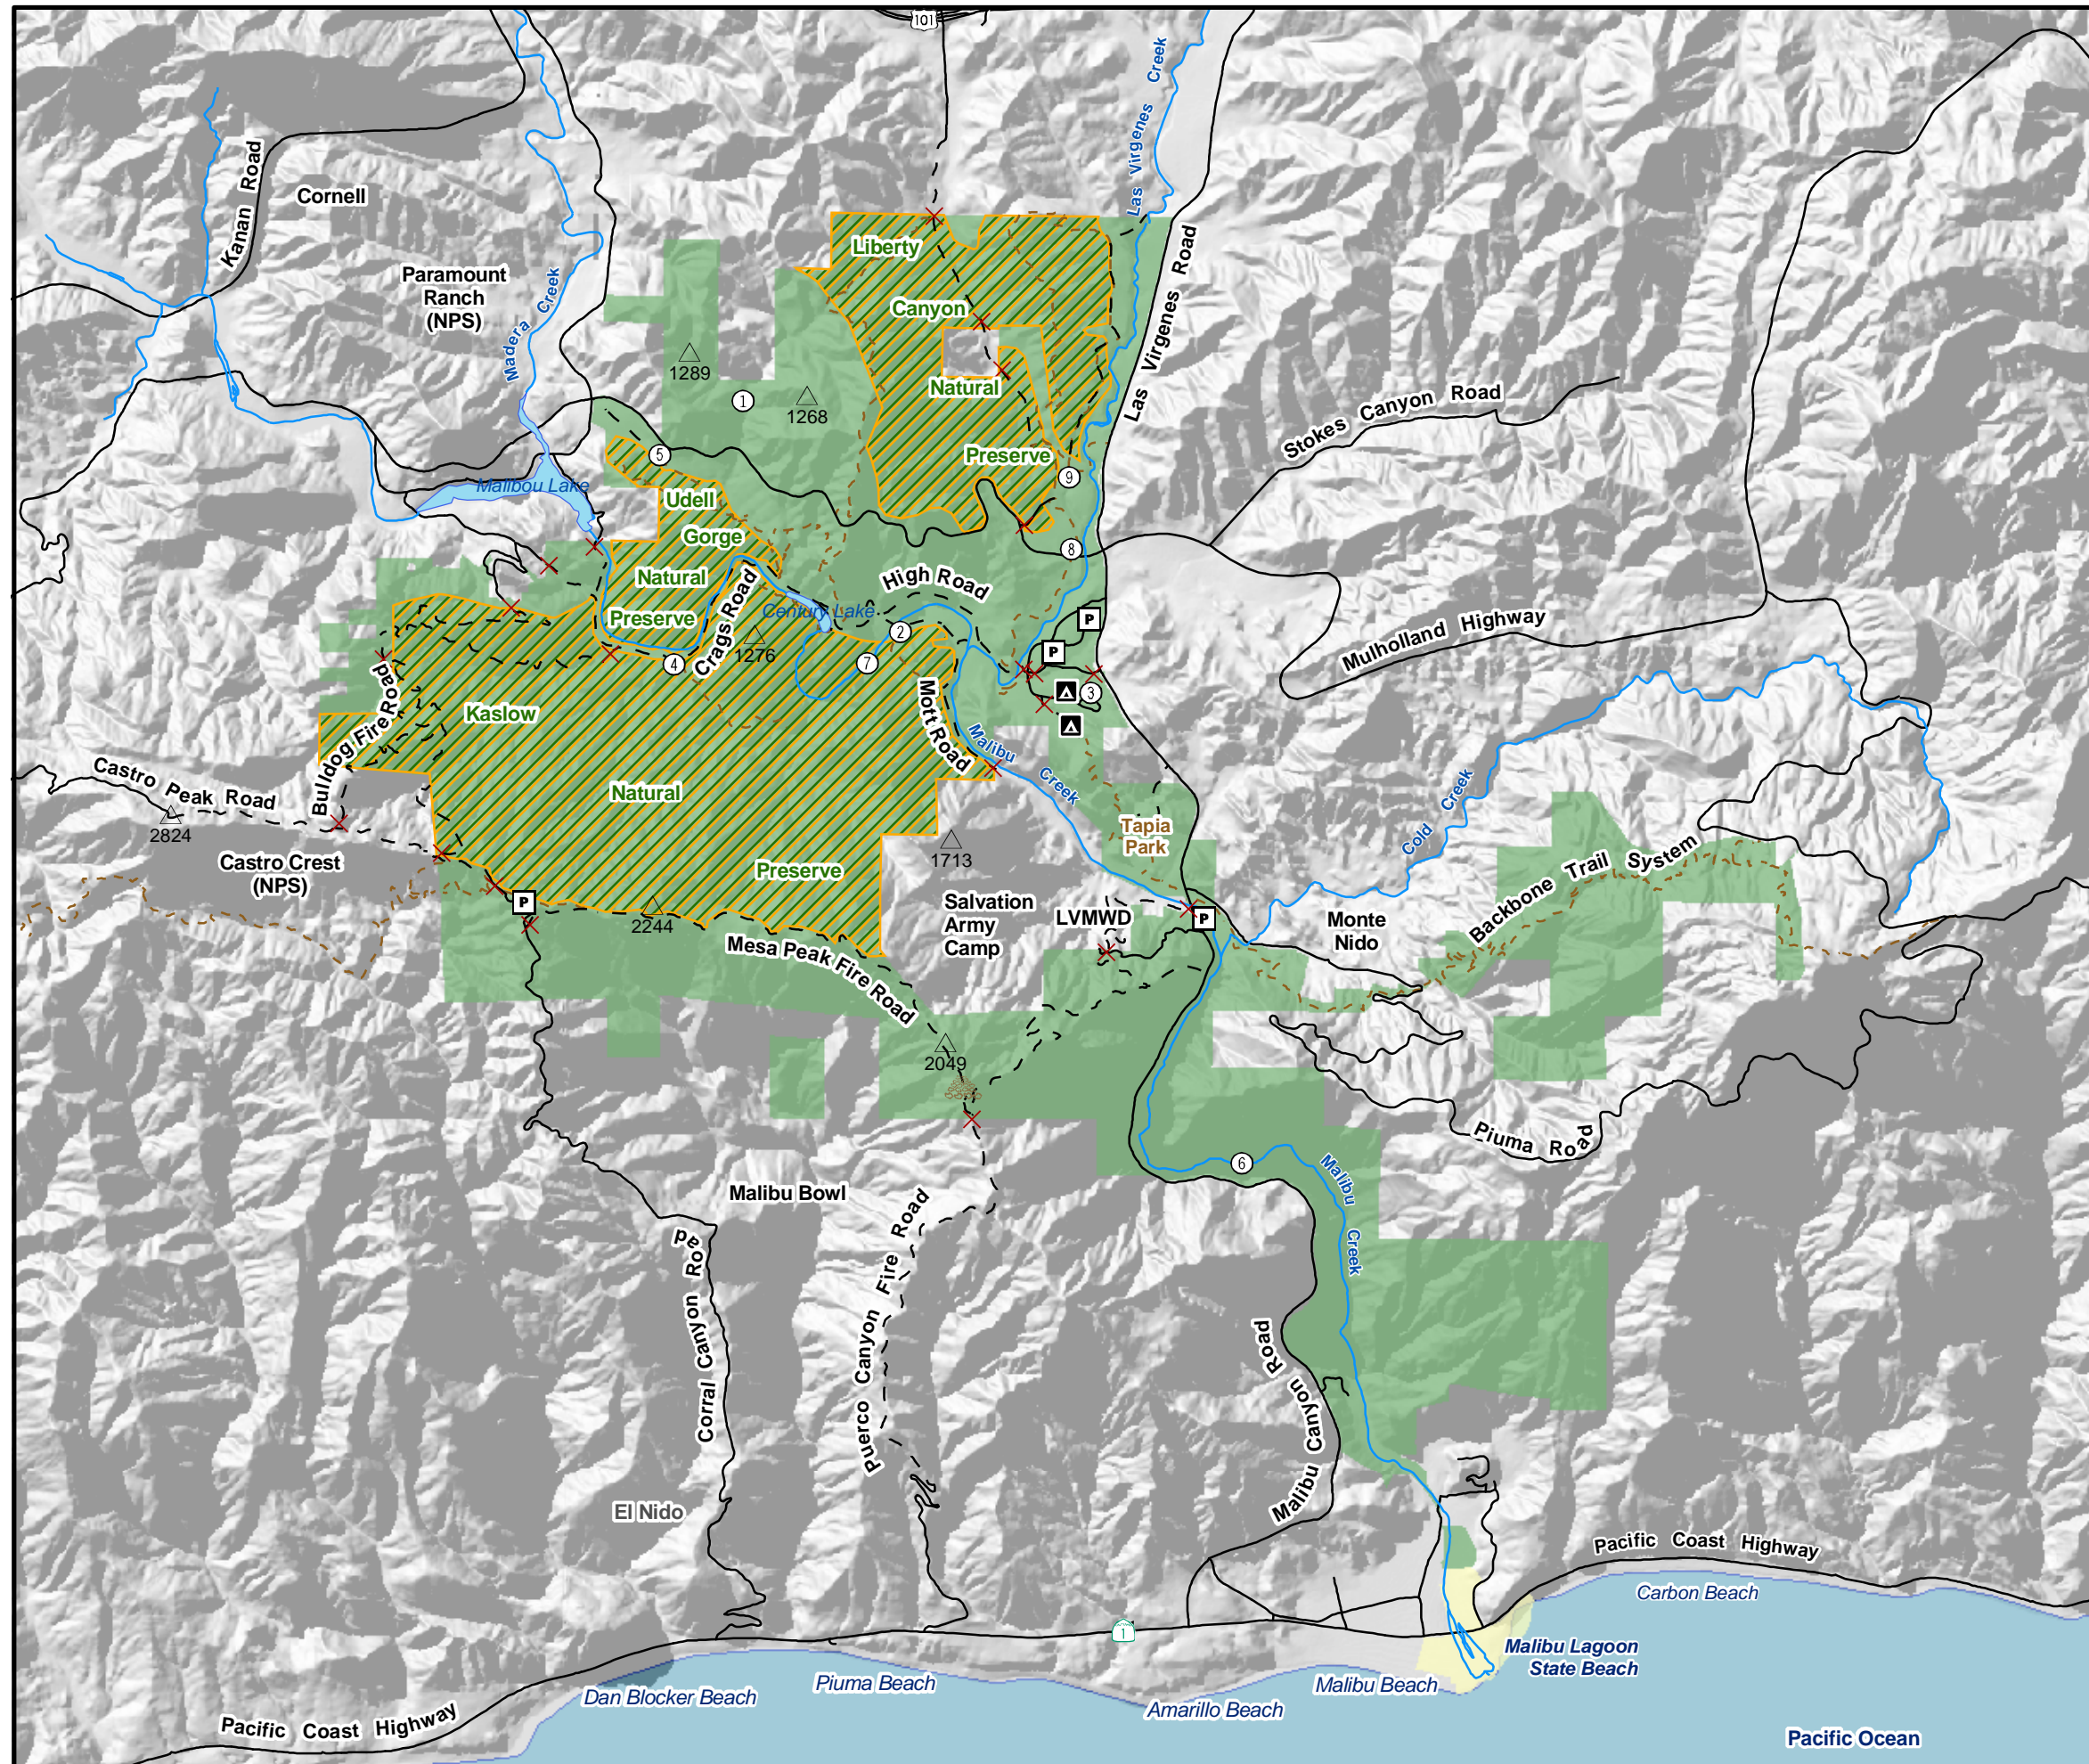

Malibu Creek State Park

**FIGURE 2
PARK FEATURES**

Basemap Features

- Paved Roads
- Unpaved Roads
- Trails
- Locked Gates
- Rivers
- Existing Official Campground
- Lakes
- Landslide
- Mountains
- Natural Preserves

Park Features

- April Road House/Greenhouse
- Hunt House
- Hunter House
- MASH Site
- Reagan Ranch
- Rindge Dam
- Rock Pool
- Sepulveda Adobe
- White Oak Farm
- Parking

Scale of Main View: 1 inch = 4,000 feet

Source Data: Santa Monica Mountains National Recreation Area (SMMNRA), 2002; National Elevation Dataset (NED) Shaded Relief Imagery from United States Geological Survey (USGS), 2003.