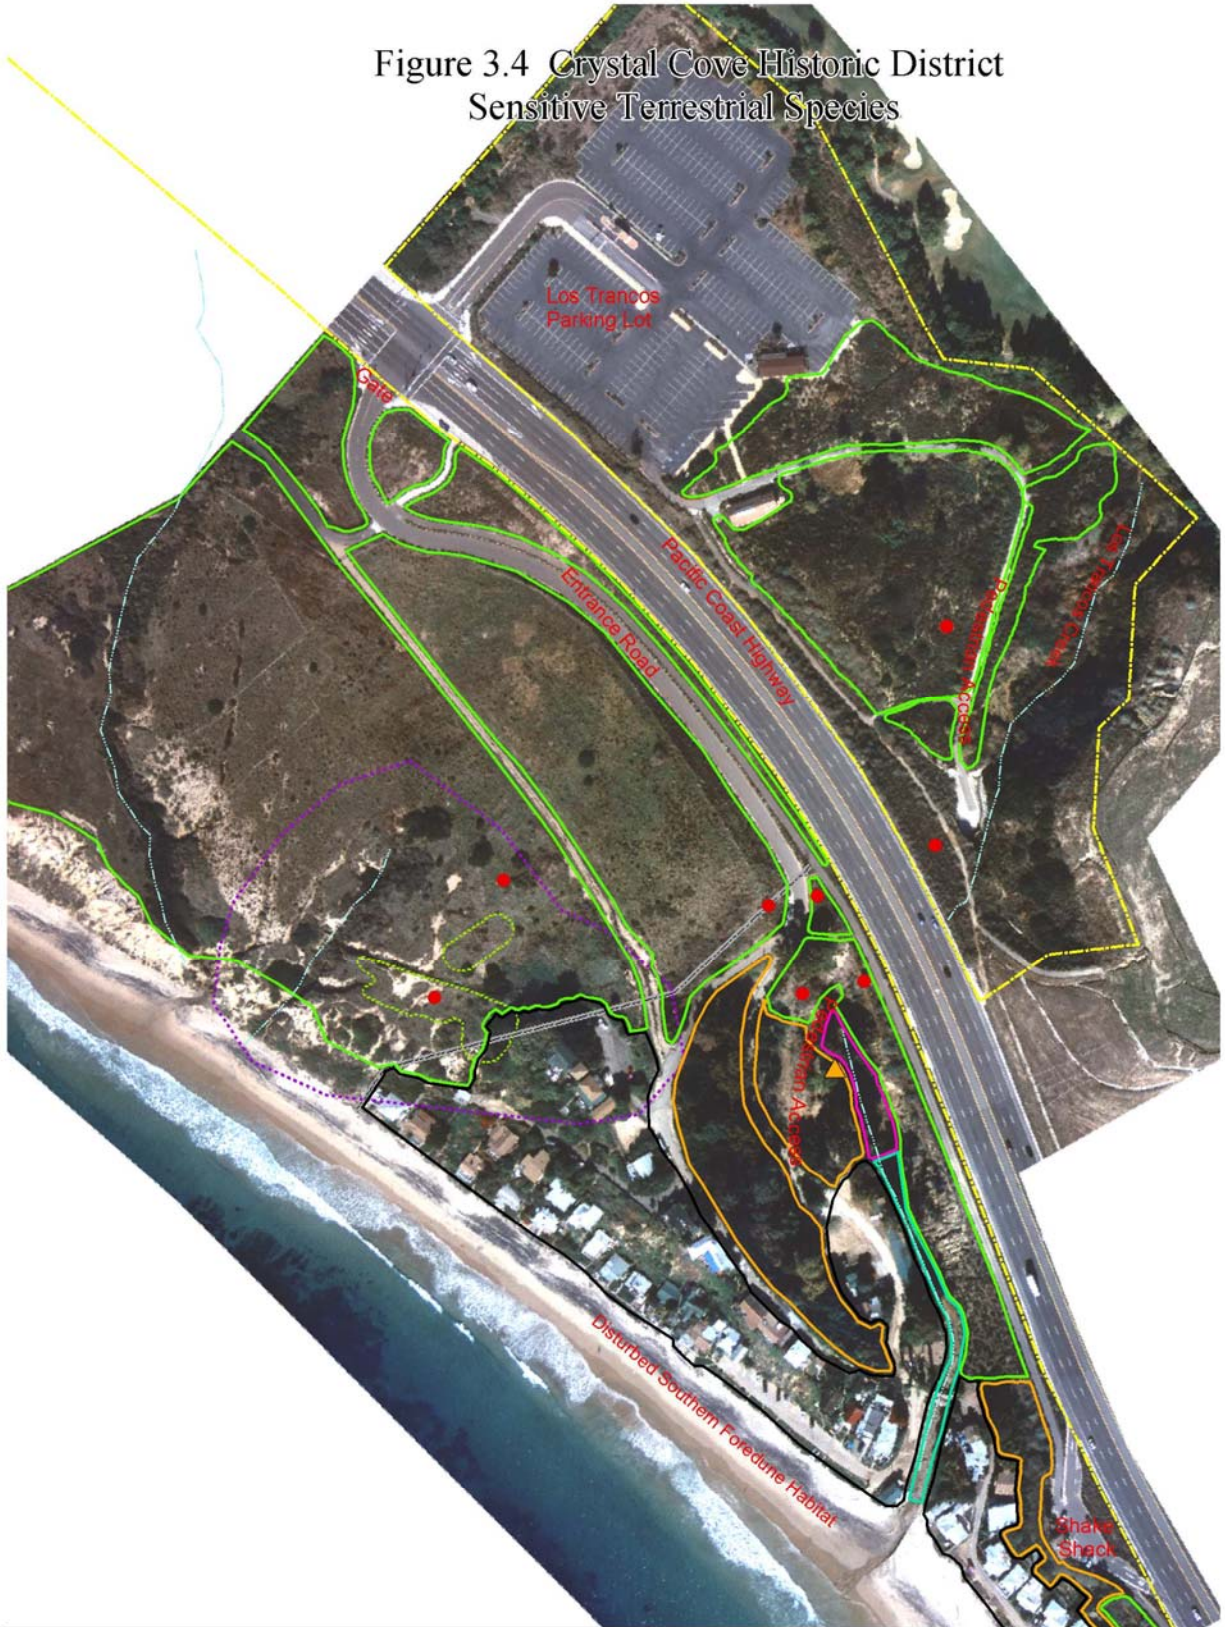

Figure 3.4 Crystal Cove Historic District Sensitive Terrestrial Species

Legend

Park Boundary	Vegetation	California Gnatcatcher Observation
Historic District Boundary	Southern Willow Scrub Riparian	CNDDB Point (Monarch Butterfly)
Drainages	Disturbed Riparian with Cattails	CNDDB Area (Many-Stemmed Dudleya)
	Developed	Rare Plant (Chorizanthe Staticoides)
<small>These are general mapping boundaries. Please refer to land ownership records for more detailed information</small>	Exotic	
	Coastal Sage Scrub	
		0 25 50 100 150 200 250 300 Feet