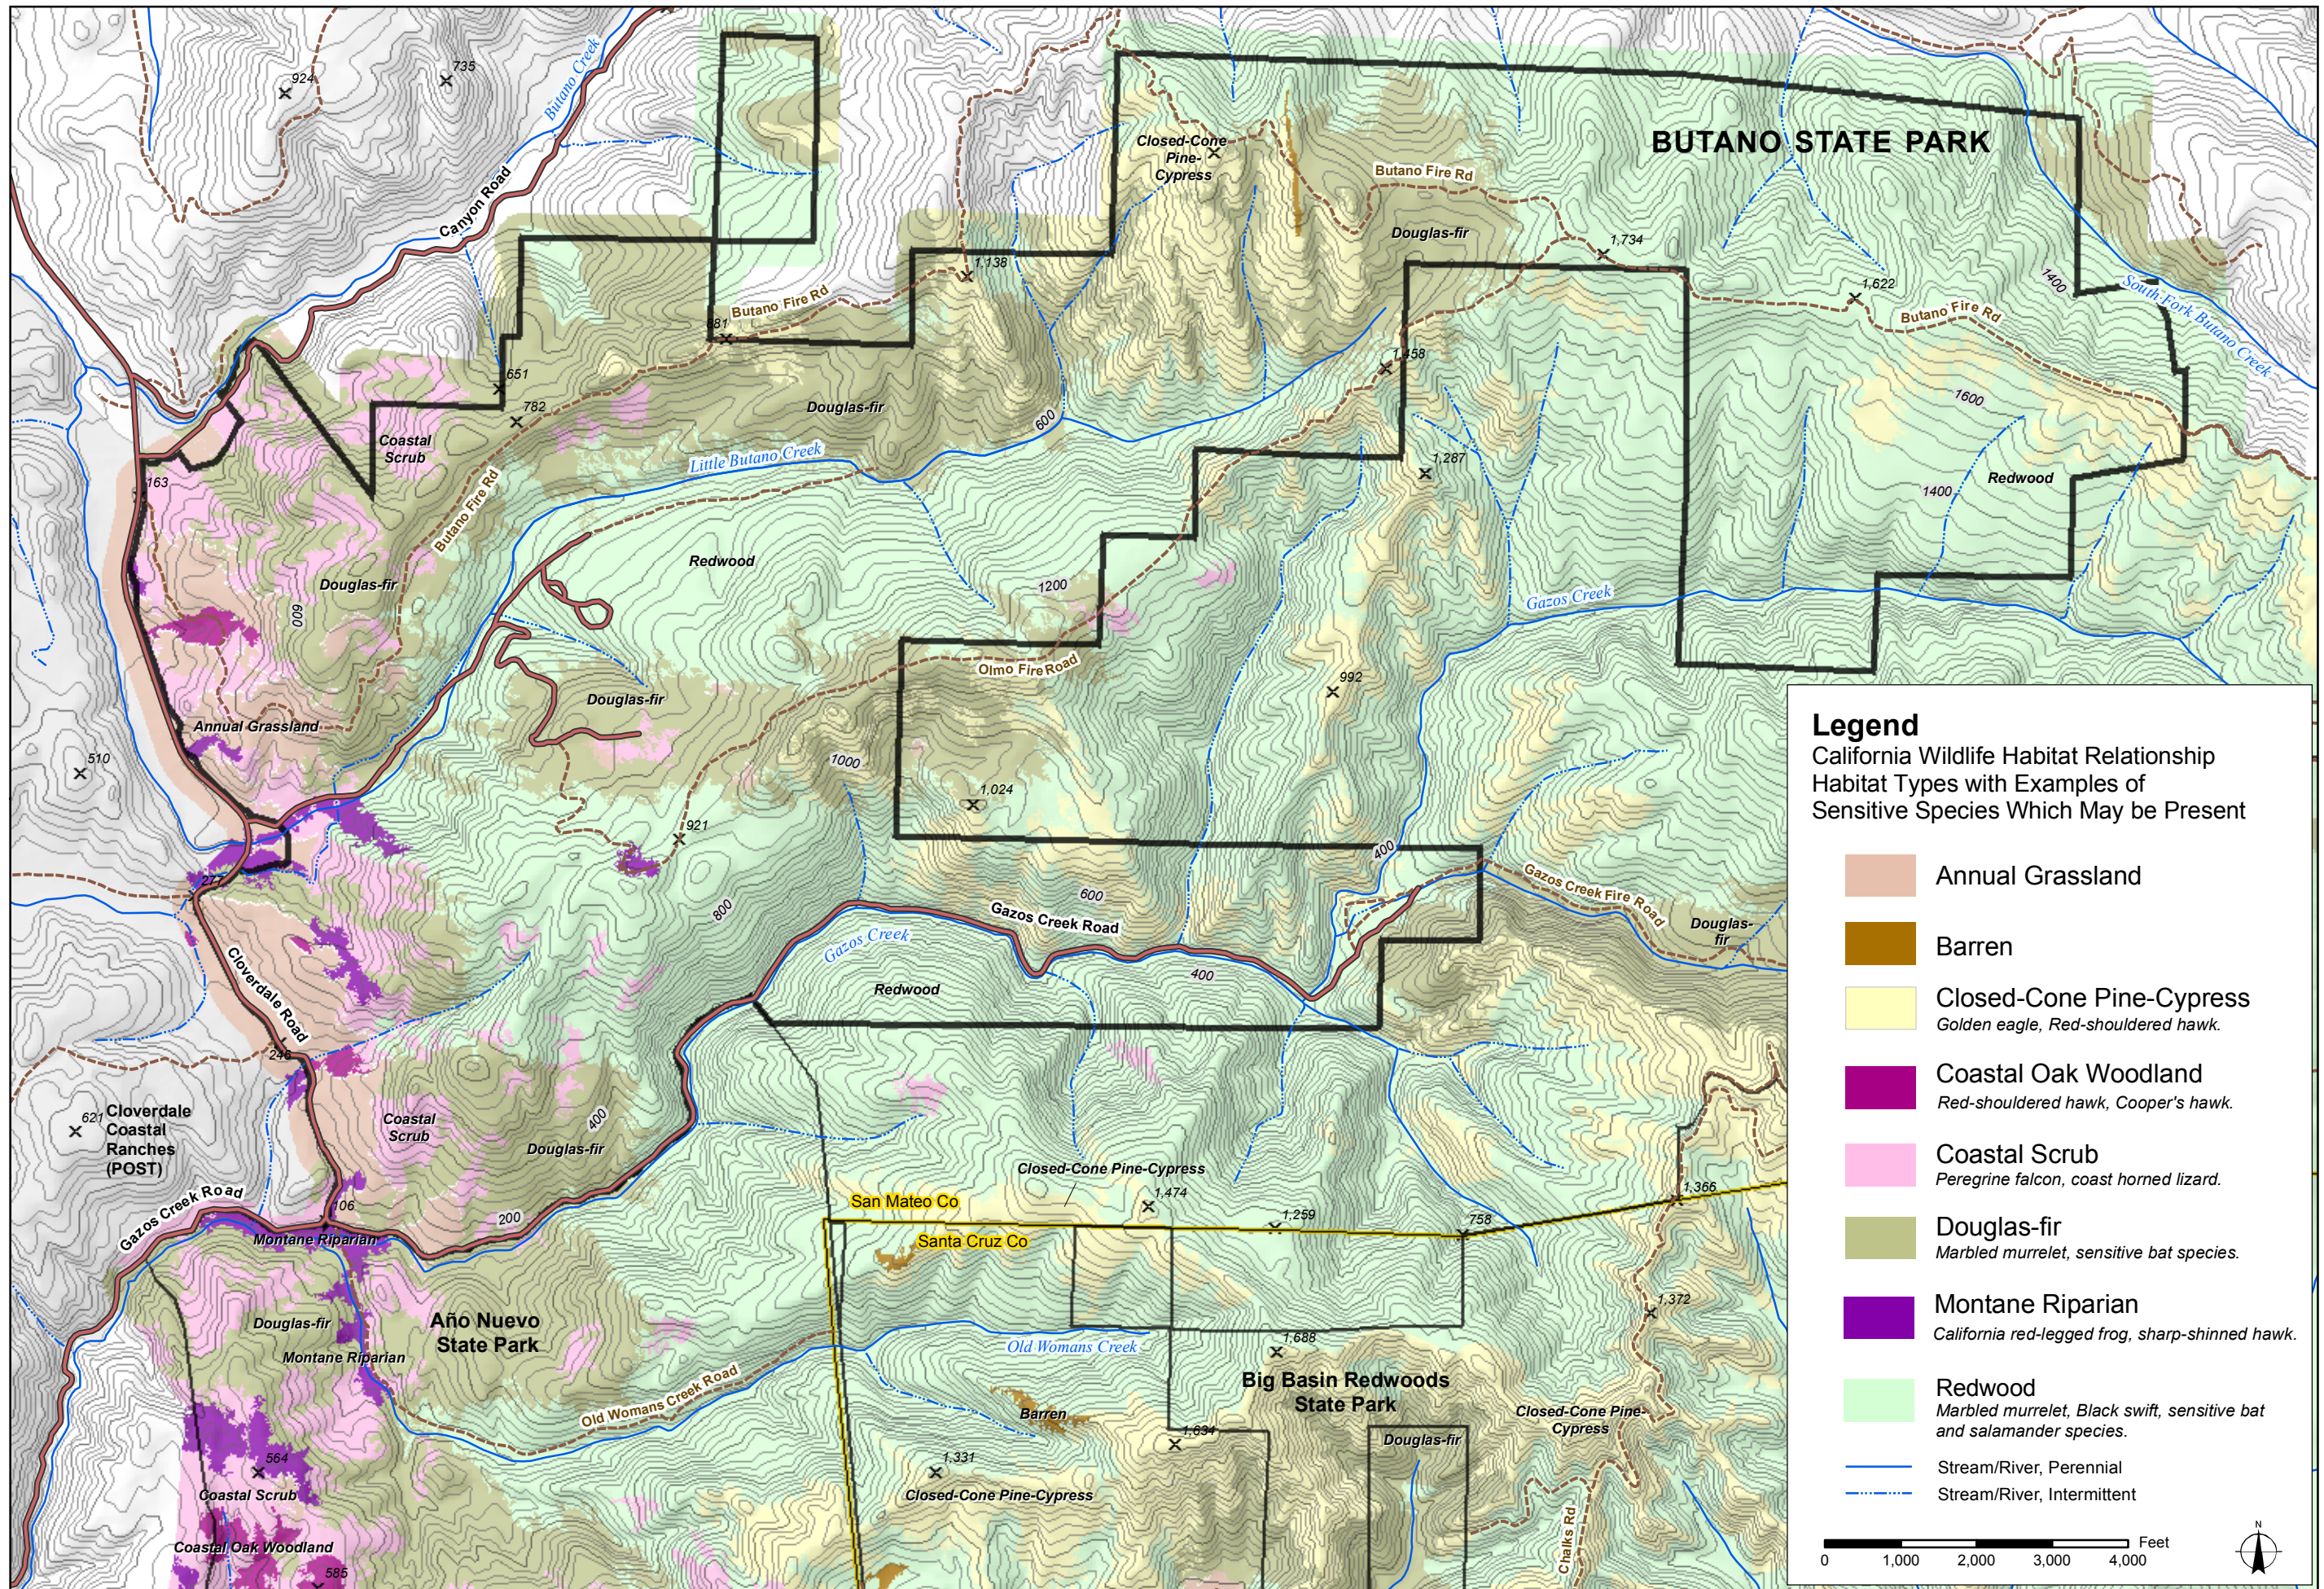

PLANNING
DIVISION
GENERAL PLAN
SECTION

NOTES:
Parcel boundaries are approximate
and should not be considered legal
descriptions. Maps are intended
for study purposes only.

Legend
California Wildlife Habitat Relationship
Habitat Types with Examples of
Sensitive Species Which May be Present

- Annual Grassland
- Barren
- Closed-Cone Pine-Cypress
Golden eagle, Red-shouldered hawk.
- Coastal Oak Woodland
Red-shouldered hawk, Cooper's hawk.
- Coastal Scrub
Peregrine falcon, coast horned lizard.
- Douglas-fir
Marbled murrelet, sensitive bat species.
- Montane Riparian
California red-legged frog, sharp-shinned hawk.
- Redwood
Marbled murrelet, Black swift, sensitive bat and salamander species.
- Stream/River, Perennial
- Stream/River, Intermittent

Figure 9
**WILDLIFE
HABITAT**

**BUTANO STATE PARK
General Plan**

Date: 11/24/08
Source:
Wildlife
Habitat
Relationship
Types.