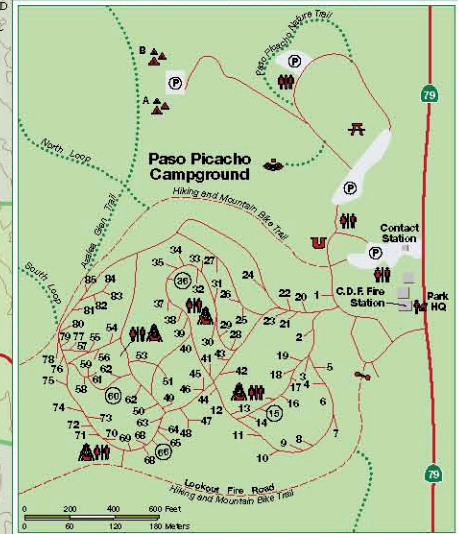

Cuyamaca Rancho
State Park

Legend

- | | | |
|---|--------------------|-----------------------|
| Major Road | Accessible Feature | Locked Gate |
| Paved Road | Bridge | Mine |
| Trail: Hiking Only | Campground | Park Building |
| Trail: Hiking and Horses | Group Campground | Parking |
| Trail: Hiking and Biking | Horse Campground | Picnic Area |
| Multi-Use Trail: Hiking, Horses and Bikes | Campfire Center | Ranger Station |
| Forest Area | 1-85 Campsites | Restrooms |
| Parking Area | Dam | RV Sanitation Station |
| Accessible Campsite | Horse Staging Area | Showers |