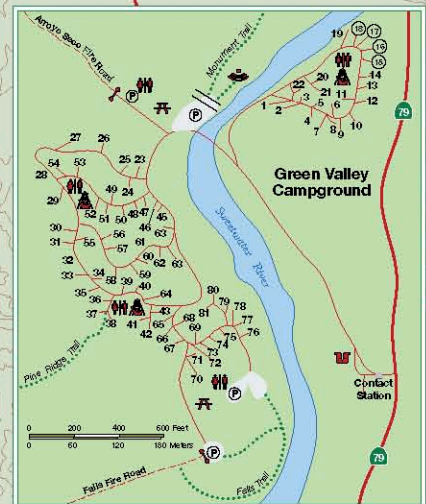

Cuyamaca Rancho
State Park

Legend

- | | | |
|---|--------------------|-----------------------|
| Major Road | Accessible Feature | Locked Gate |
| Paved Road | Bridge | Mine |
| Trail: Hiking Only | Campground | Park Building |
| Trail: Hiking and Horses | Group Campground | Parking |
| Trail: Hiking and Biking | Horse Campground | Picnic Area |
| Multi-Use Trail: Hiking, Horses and Bikes | Campfire Center | Ranger Station |
| Forest Area | 1-85 Campsites | Restrooms |
| Parking Area | Dam | RV Sanitation Station |
| Accessible Campsite | Horse Staging Area | Showers |