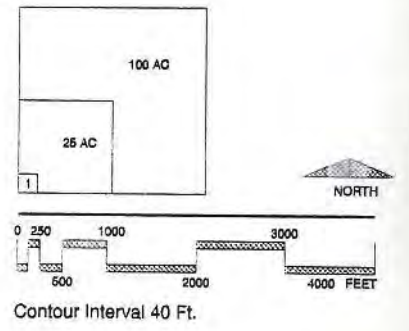

EXISTING CONDITIONS

DESIGNED D. Keck	DATE	REVISIONS	RESOURCES AGENCY OF CALIFORNIA DEPARTMENT OF PARKS AND RECREATION	APPROVED _____ DATE _____
DRAWN D. Ambaglio				CASCADE STATE PARK EXISTING CONDITIONS
CHECKED D. Keck			GENERAL PLAN - LAND USE & FACILITIES ELEMENT	DRAWING NO. 27435.6
				SHEET NO. 7 OF 8