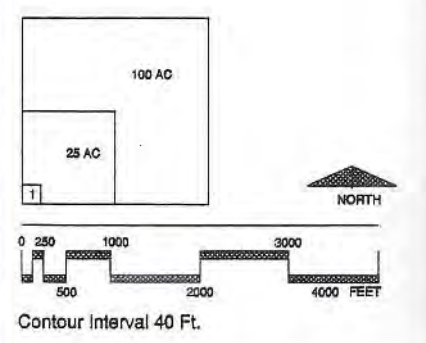

- ### LEGEND
- STATE PARK BOUNDARY
 - PRIMARY HIGHWAY
 - PAVED ROAD
 - UNIMPROVED ROADS
 - INTERMITTENT STREAMS
 - TRAILS

WILDLIFE HABITAT TYPES AND SENSITIVE ANIMAL SPECIES

DESIGNED G. Waldron	DATE	REVISIONS	APPROVED	DATE
DRAWN D. Ambogis				
CHECKED B. Keck				
RESOURCES AGENCY OF CALIFORNIA DEPARTMENT OF PARKS AND RECREATION CASTLE ROCK STATE PARK WILDLIFE HABITAT TYPES AND SENSITIVE ANIMAL SPECIES GENERAL PLAN - RESOURCE ELEMENT				
DRAWING NO. 27435.1				
SHEET NO. 02				