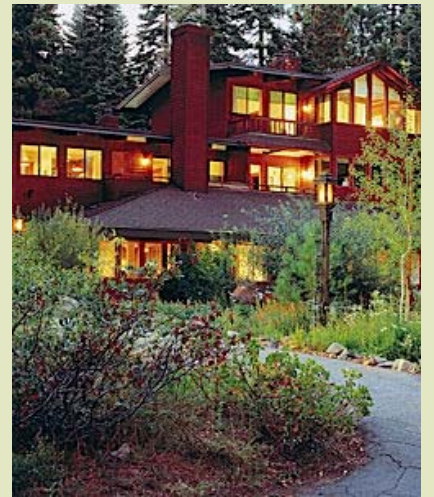

Marin Headlands

Granlibakken, Tahoe

Community Meeting Facility & Artist-in-Residence Units

Sculpture Garden & Exhibits

Public Plaza with Landscaping & Water Feature

Multimodal Transportation Options

View to East, Phase 3 Building