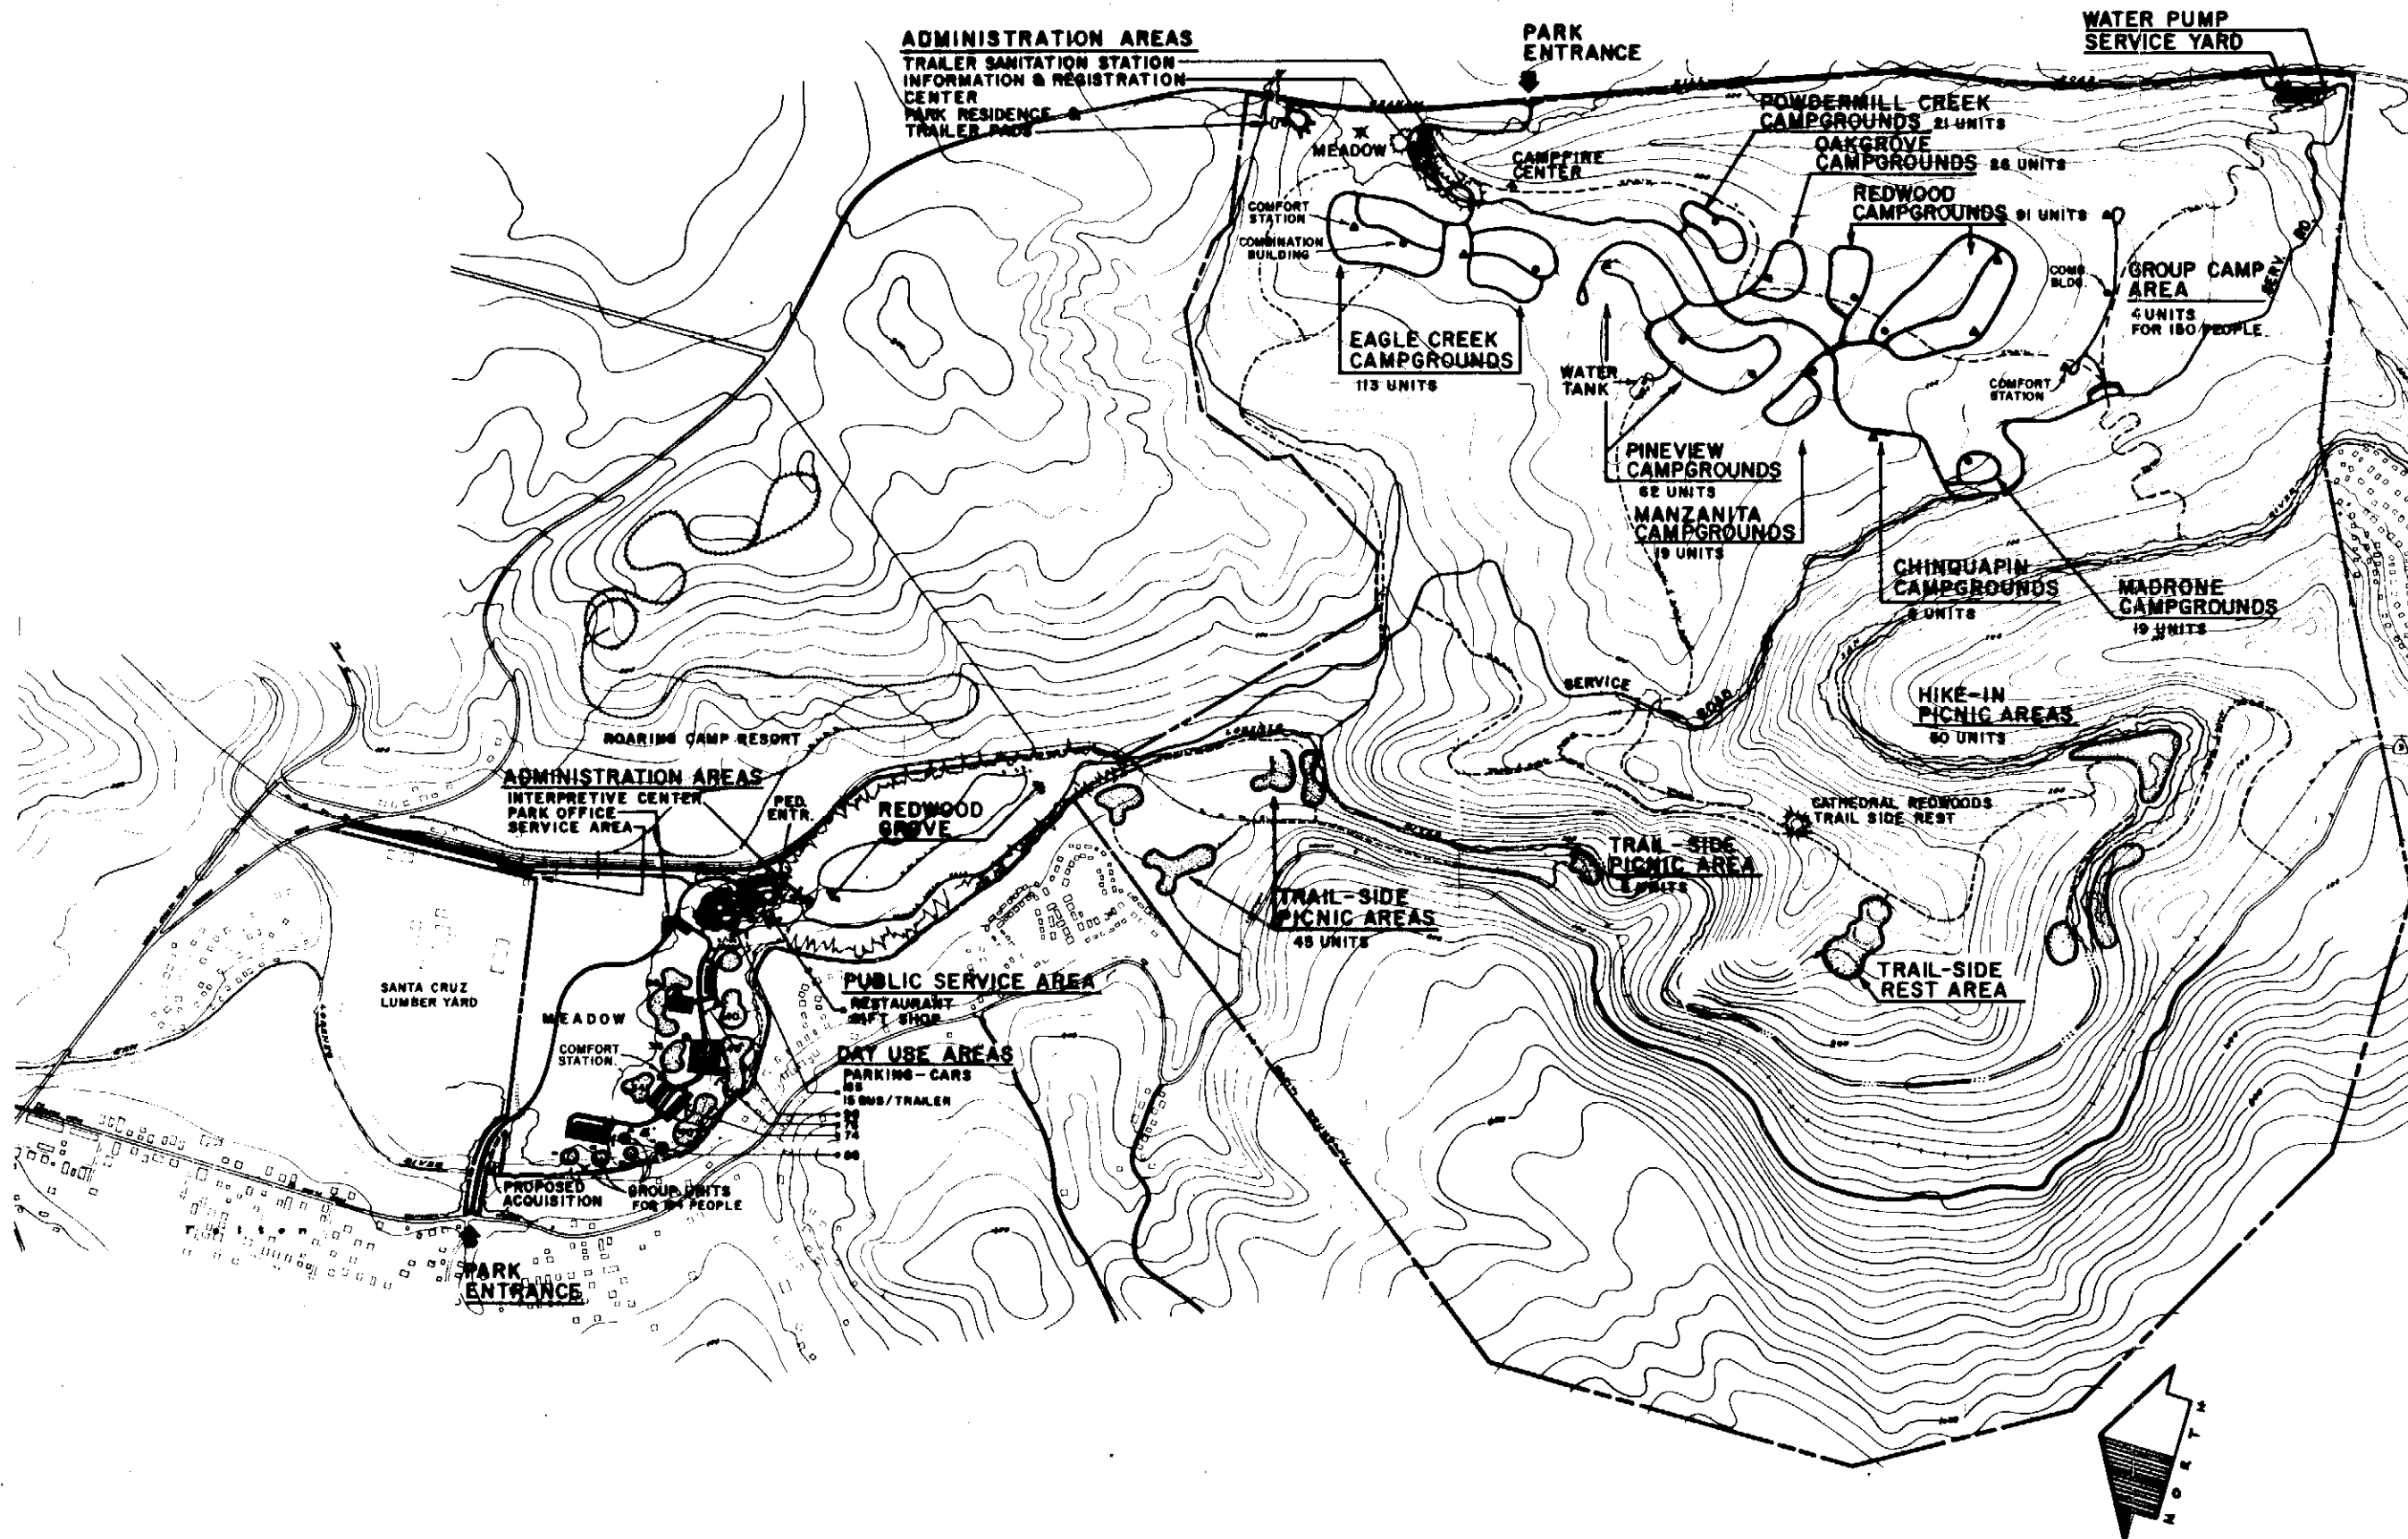

UNIT 418

HENRY COWELL REDWOODS STATE PARK

**GENERAL DEVELOPMENT PLAN
(one map only)**

June 1972

DESIGNED	DATE
DRAWN	REVISED
R.O.P. 8-70	DATE 6-29-72
CHECKED	
RESOURCES AGENCY OF CALIFORNIA DEPARTMENT OF PARKS AND RECREATION APPROVED: <i>[Signature]</i>	
HENRY COWELL REDWOODS STATE PARK GENERAL DEVELOPMENT PLAN	
DESIGN NO.	12287
SHEET NO.	1