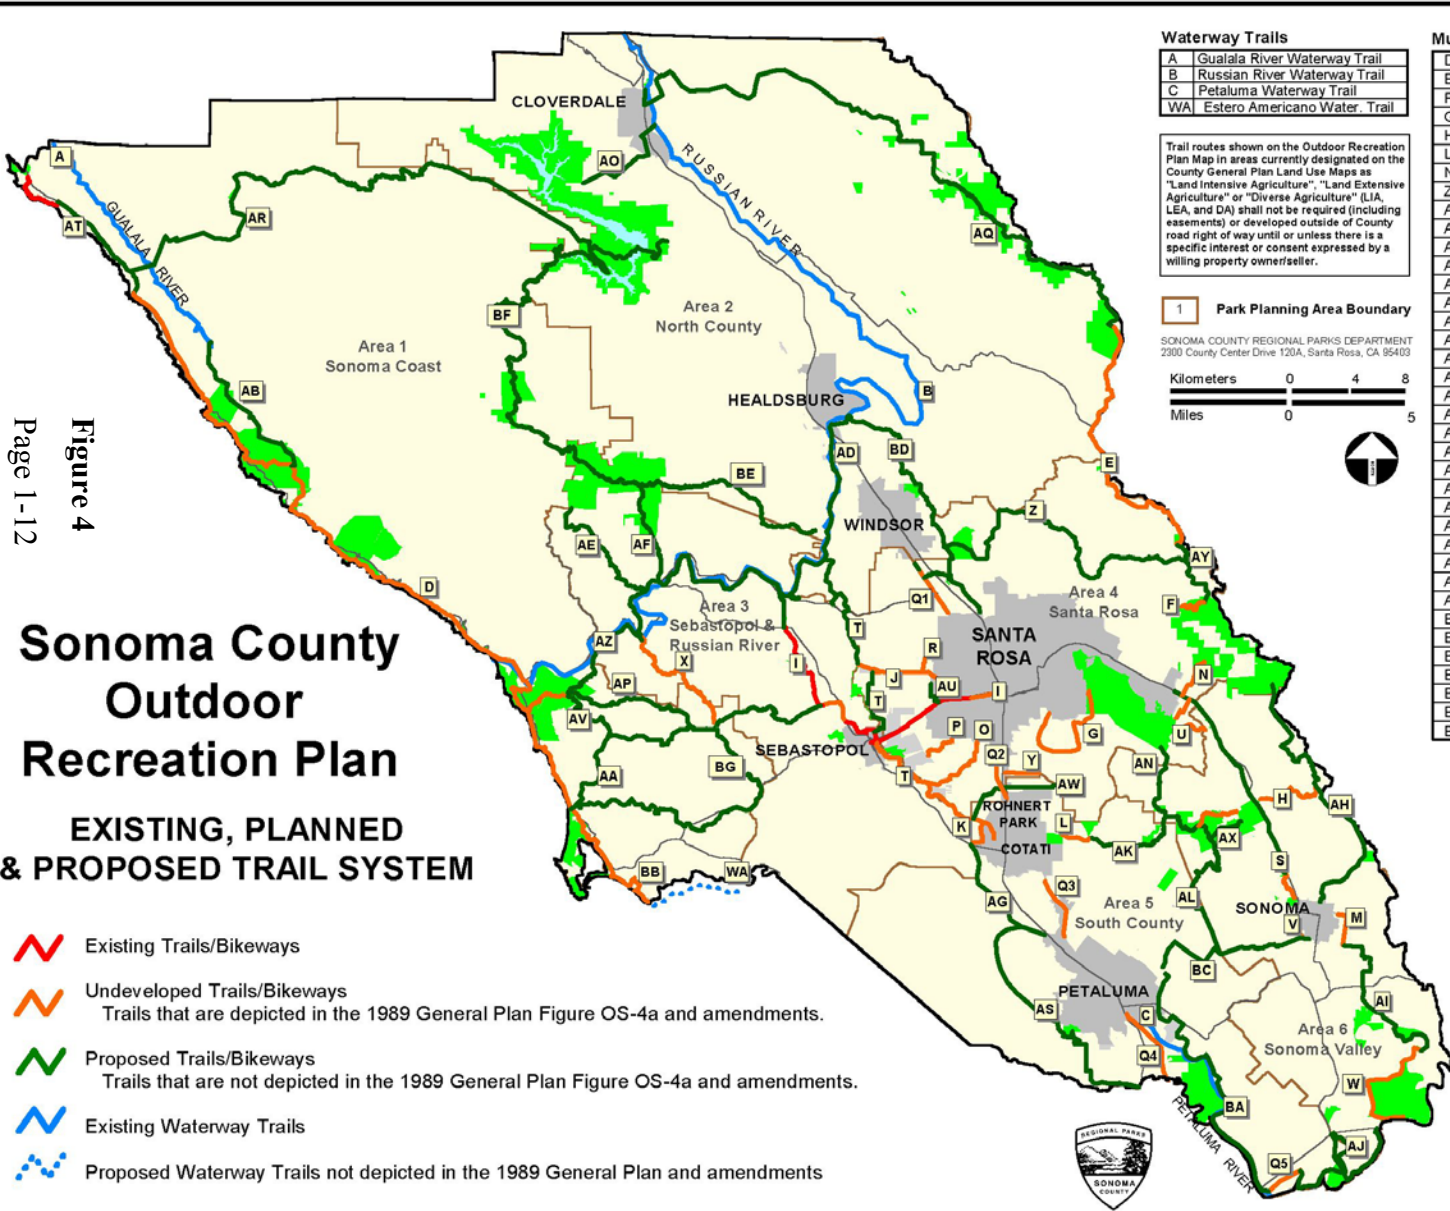

Sonoma County Outdoor Recreation Plan

EXISTING, PLANNED & PROPOSED TRAIL SYSTEM

- Existing Trails/Bikeways
- Undeveloped Trails/Bikeways
  Trails that are depicted in the 1989 General Plan Figure OS-4a and amendments.
- Proposed Trails/Bikeways
  Trails that are not depicted in the 1989 General Plan Figure OS-4a and amendments.
- Existing Waterway Trails
- Proposed Waterway Trails not depicted in the 1989 General Plan and amendments

Waterway Trails

A	Gualala River Waterway Trail
B	Russian River Waterway Trail
C	Petaluma Waterway Trail
WA	Estero Americano Water Trail

Multi-use Trails

D	Sonoma Coast Trail 1
E	Stevenson Trail
F	Hood Mountain Trail North
G	Taylor Mountain Trail
H	Valley of the Moon Trail
L	Copeland Creek Trail
N	Bay Area Ridge Trail: Hood Mountain- Annadel Trail
Z	Mark West Creek Trail
AA	Bodega-Sebastopol Trail
AB	Coastal Ridge River Trail
AD	Russian River Trail
AE	Armstrong Redwood Trail
AF	Old Cazadero Trail
AG	Central County Trail
AH	Mayacamas Ridge Trail South
AI	South Sonoma Valley Trail
AJ	BayTrail: Skaggs Island to Lakeville Highway
AK	Rohnert Park-Jack London Trail
AL	Bay Area Ridge Trail: Petaluma to South Sonoma Mt.
AN	Bay Area Ridge Trail: Jack London-Annadel
AO	Cloverdale-Lake Sonoma Trail
AP	Willow Creek Trail
AQ	Geysers Trail
AR	Kelly Road Trail
AS	Bay Area Ridge Trail / Helen Putnam Trail
AT	Sonoma Coast Trail 2
AV	Willow Ck-Coleman ValleyTrail
AX	Sonoma Developmental Center
AY	Mayacamas Ridge Trail North
AZ	Monte Rio to Coast Trail
BA	Petaluma Marsh Trail
BB	Short Tail Gulch Trail
BC	Bay Area Ridge Trail / Adobe to Adobe Trail
BD	Foothill Trail
BE	McCray Ridge Trail
BF	The Cedars Trail
BG	Salmon Creek Trail

Class 1 Bikeways

I	West County Trail
J	Santa Rosa Ck. Trail (unincorporated)
K	Gossage Trail
M	Sonoma Railroad ROW Trail
O	Colgan Creek Bikeway
P	Roseland Creek Bikeway
Q1	NWPRR Windsor-Santa Rosa
Q2	NWPRR Santa Rosa-Rohnert P.
Q3	NWPRR Rohnert Park-Petaluma
Q4	NWPRR Petaluma-Marin Co.
Q5	Bay Trail: NWPRR Port Sonoma-Lakeville
R	Peterson Creek Bikeway
S	Central Sonoma Valley Trail
T	Laguna de Santa Rosa Ck
U	Kenwood-Santa Rosa Trail
V	Sonoma Creek
W	Second Napa Slough Bikeway
X	Dutch Bill Creek Bikeway
Y	Hunter View Creek Bikeway
AW	Bellevue Trail
AU	Santa Rosa Creek-West County Trail

Figure 10
7/23/02