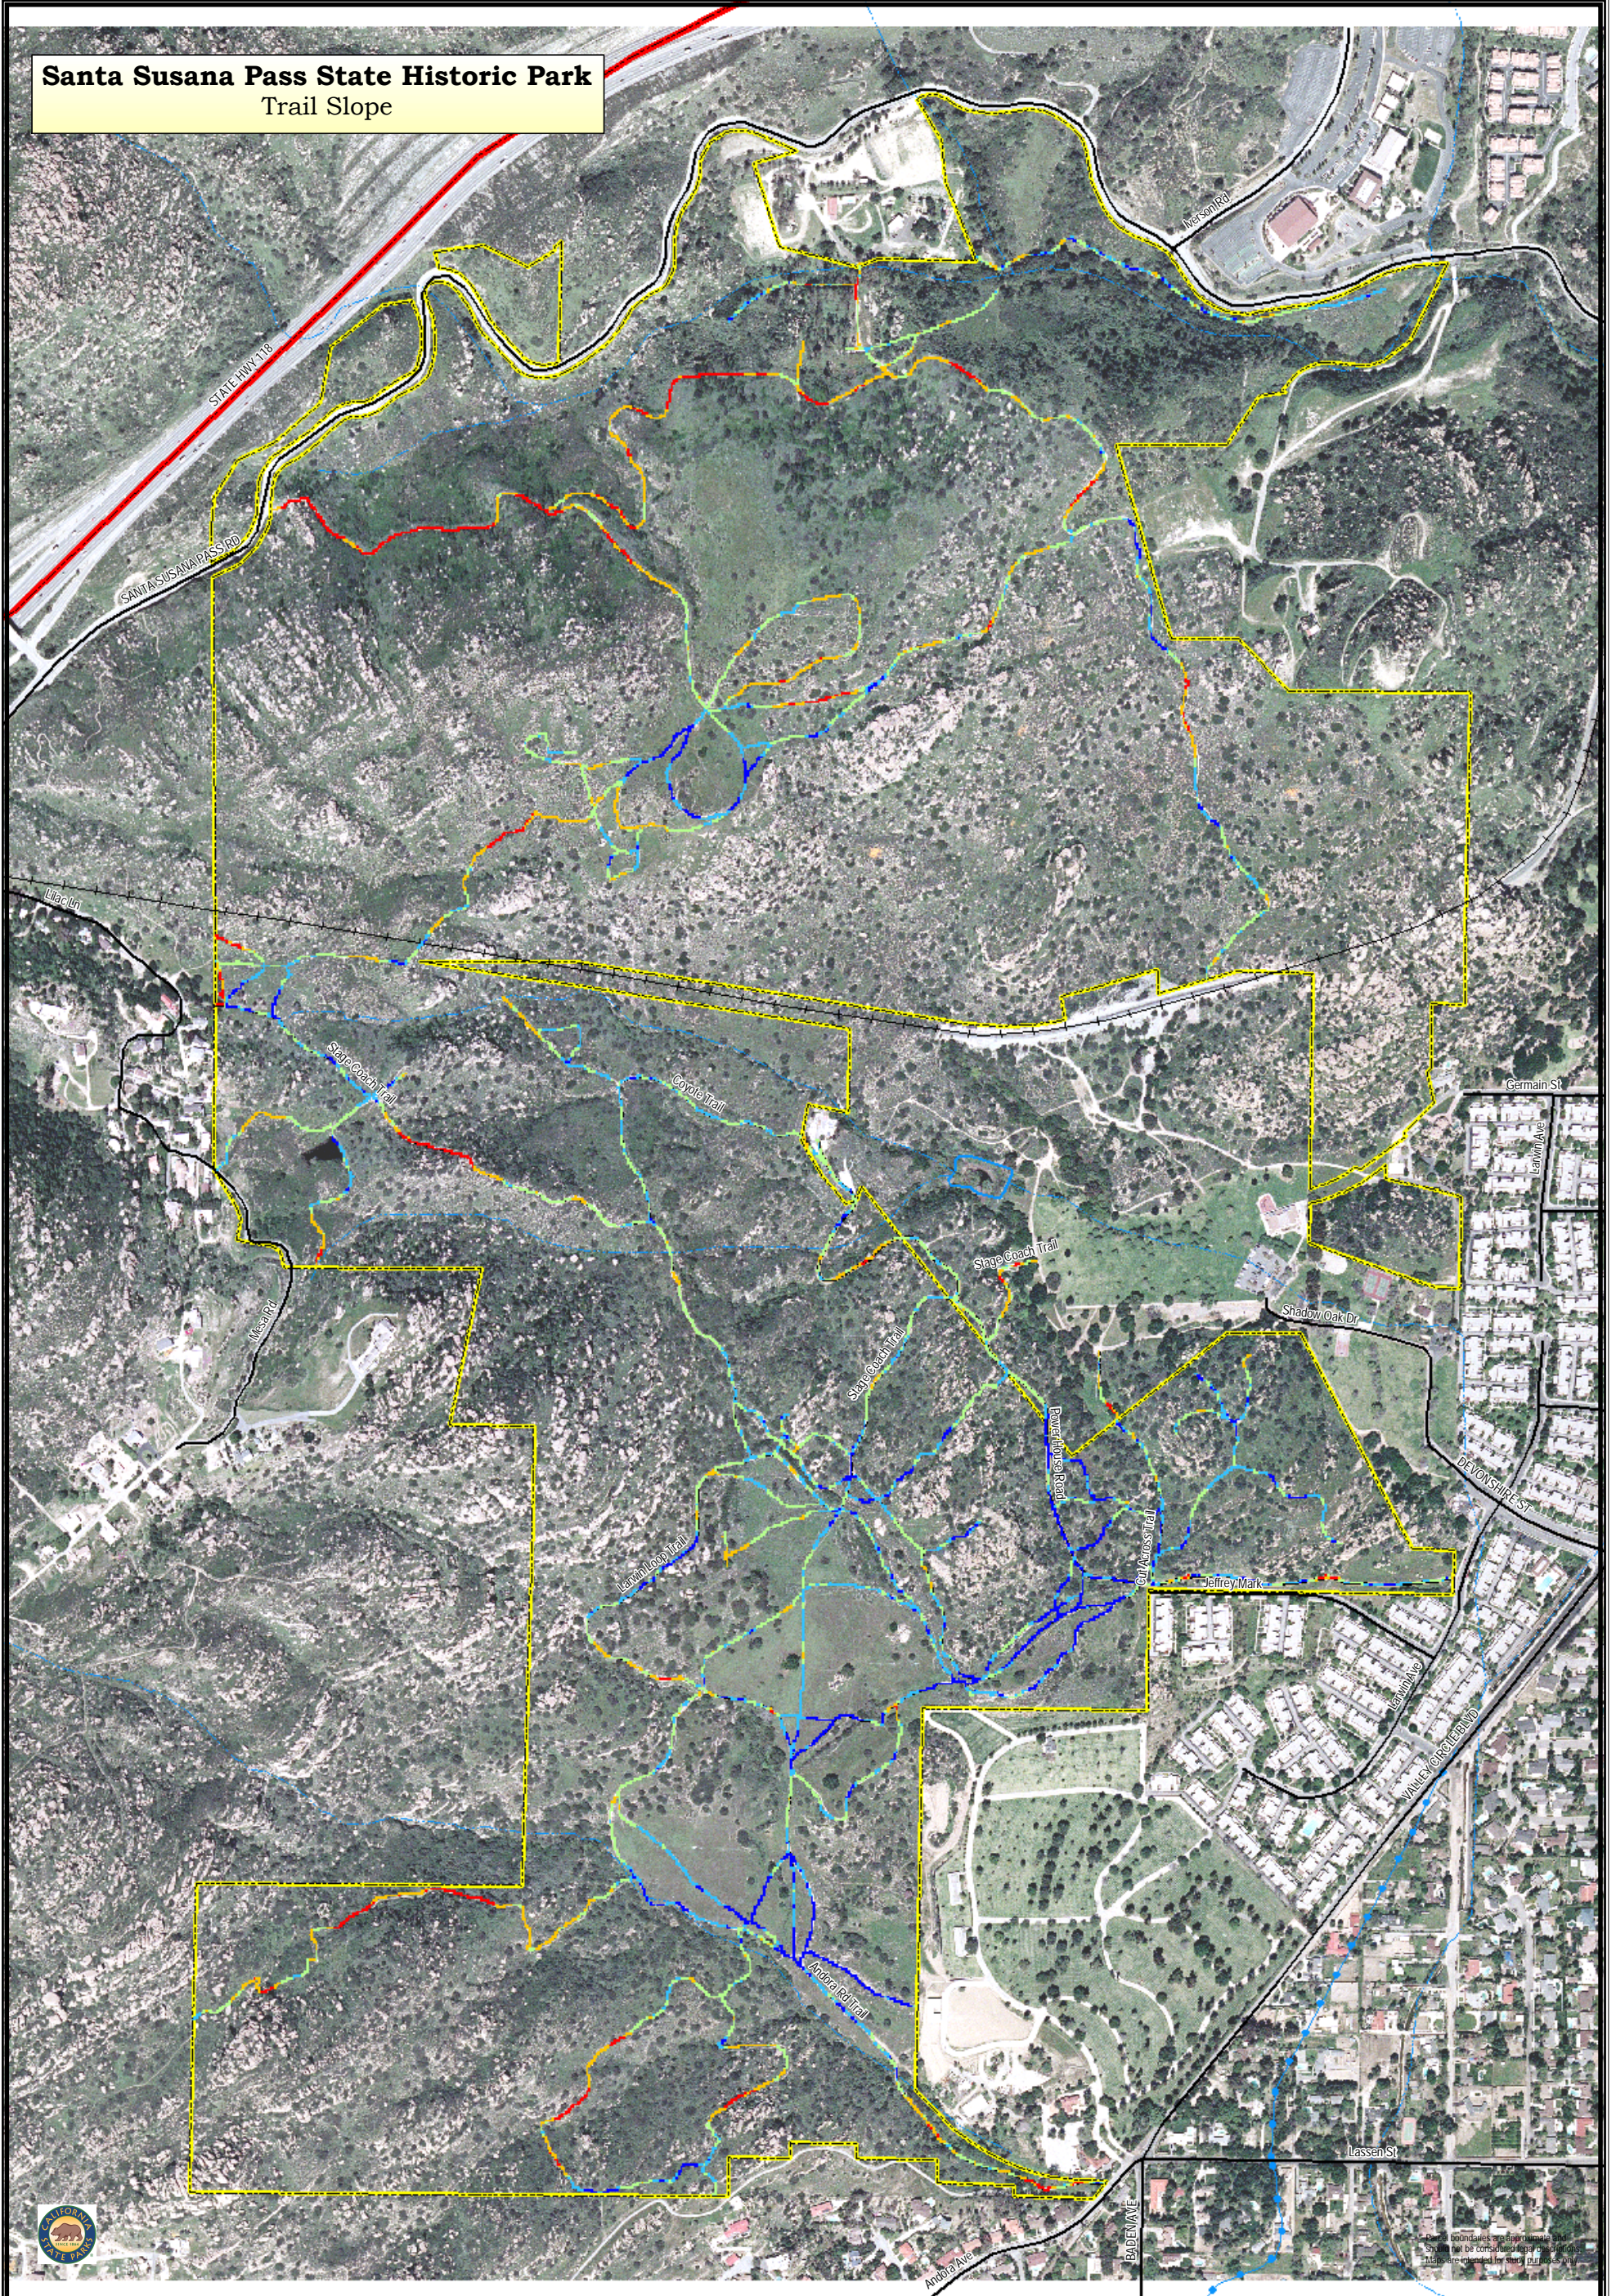

Santa Susana Pass State Historic Park
Trail Slope

Legend

- Regional Roads**
- State Hwy
 - Local Road
 - Service Road
 - +— Railroad

- Hydrography**
- AQUEDUCT OR PIPELINE
 - - - SHORELINE
 - - - STREAM

- Trail Slope**
- 0 - 8
 - 8 - 15
 - 15 - 30
 - 30 - 50
 - > 50

last rev: 19 Sep 05