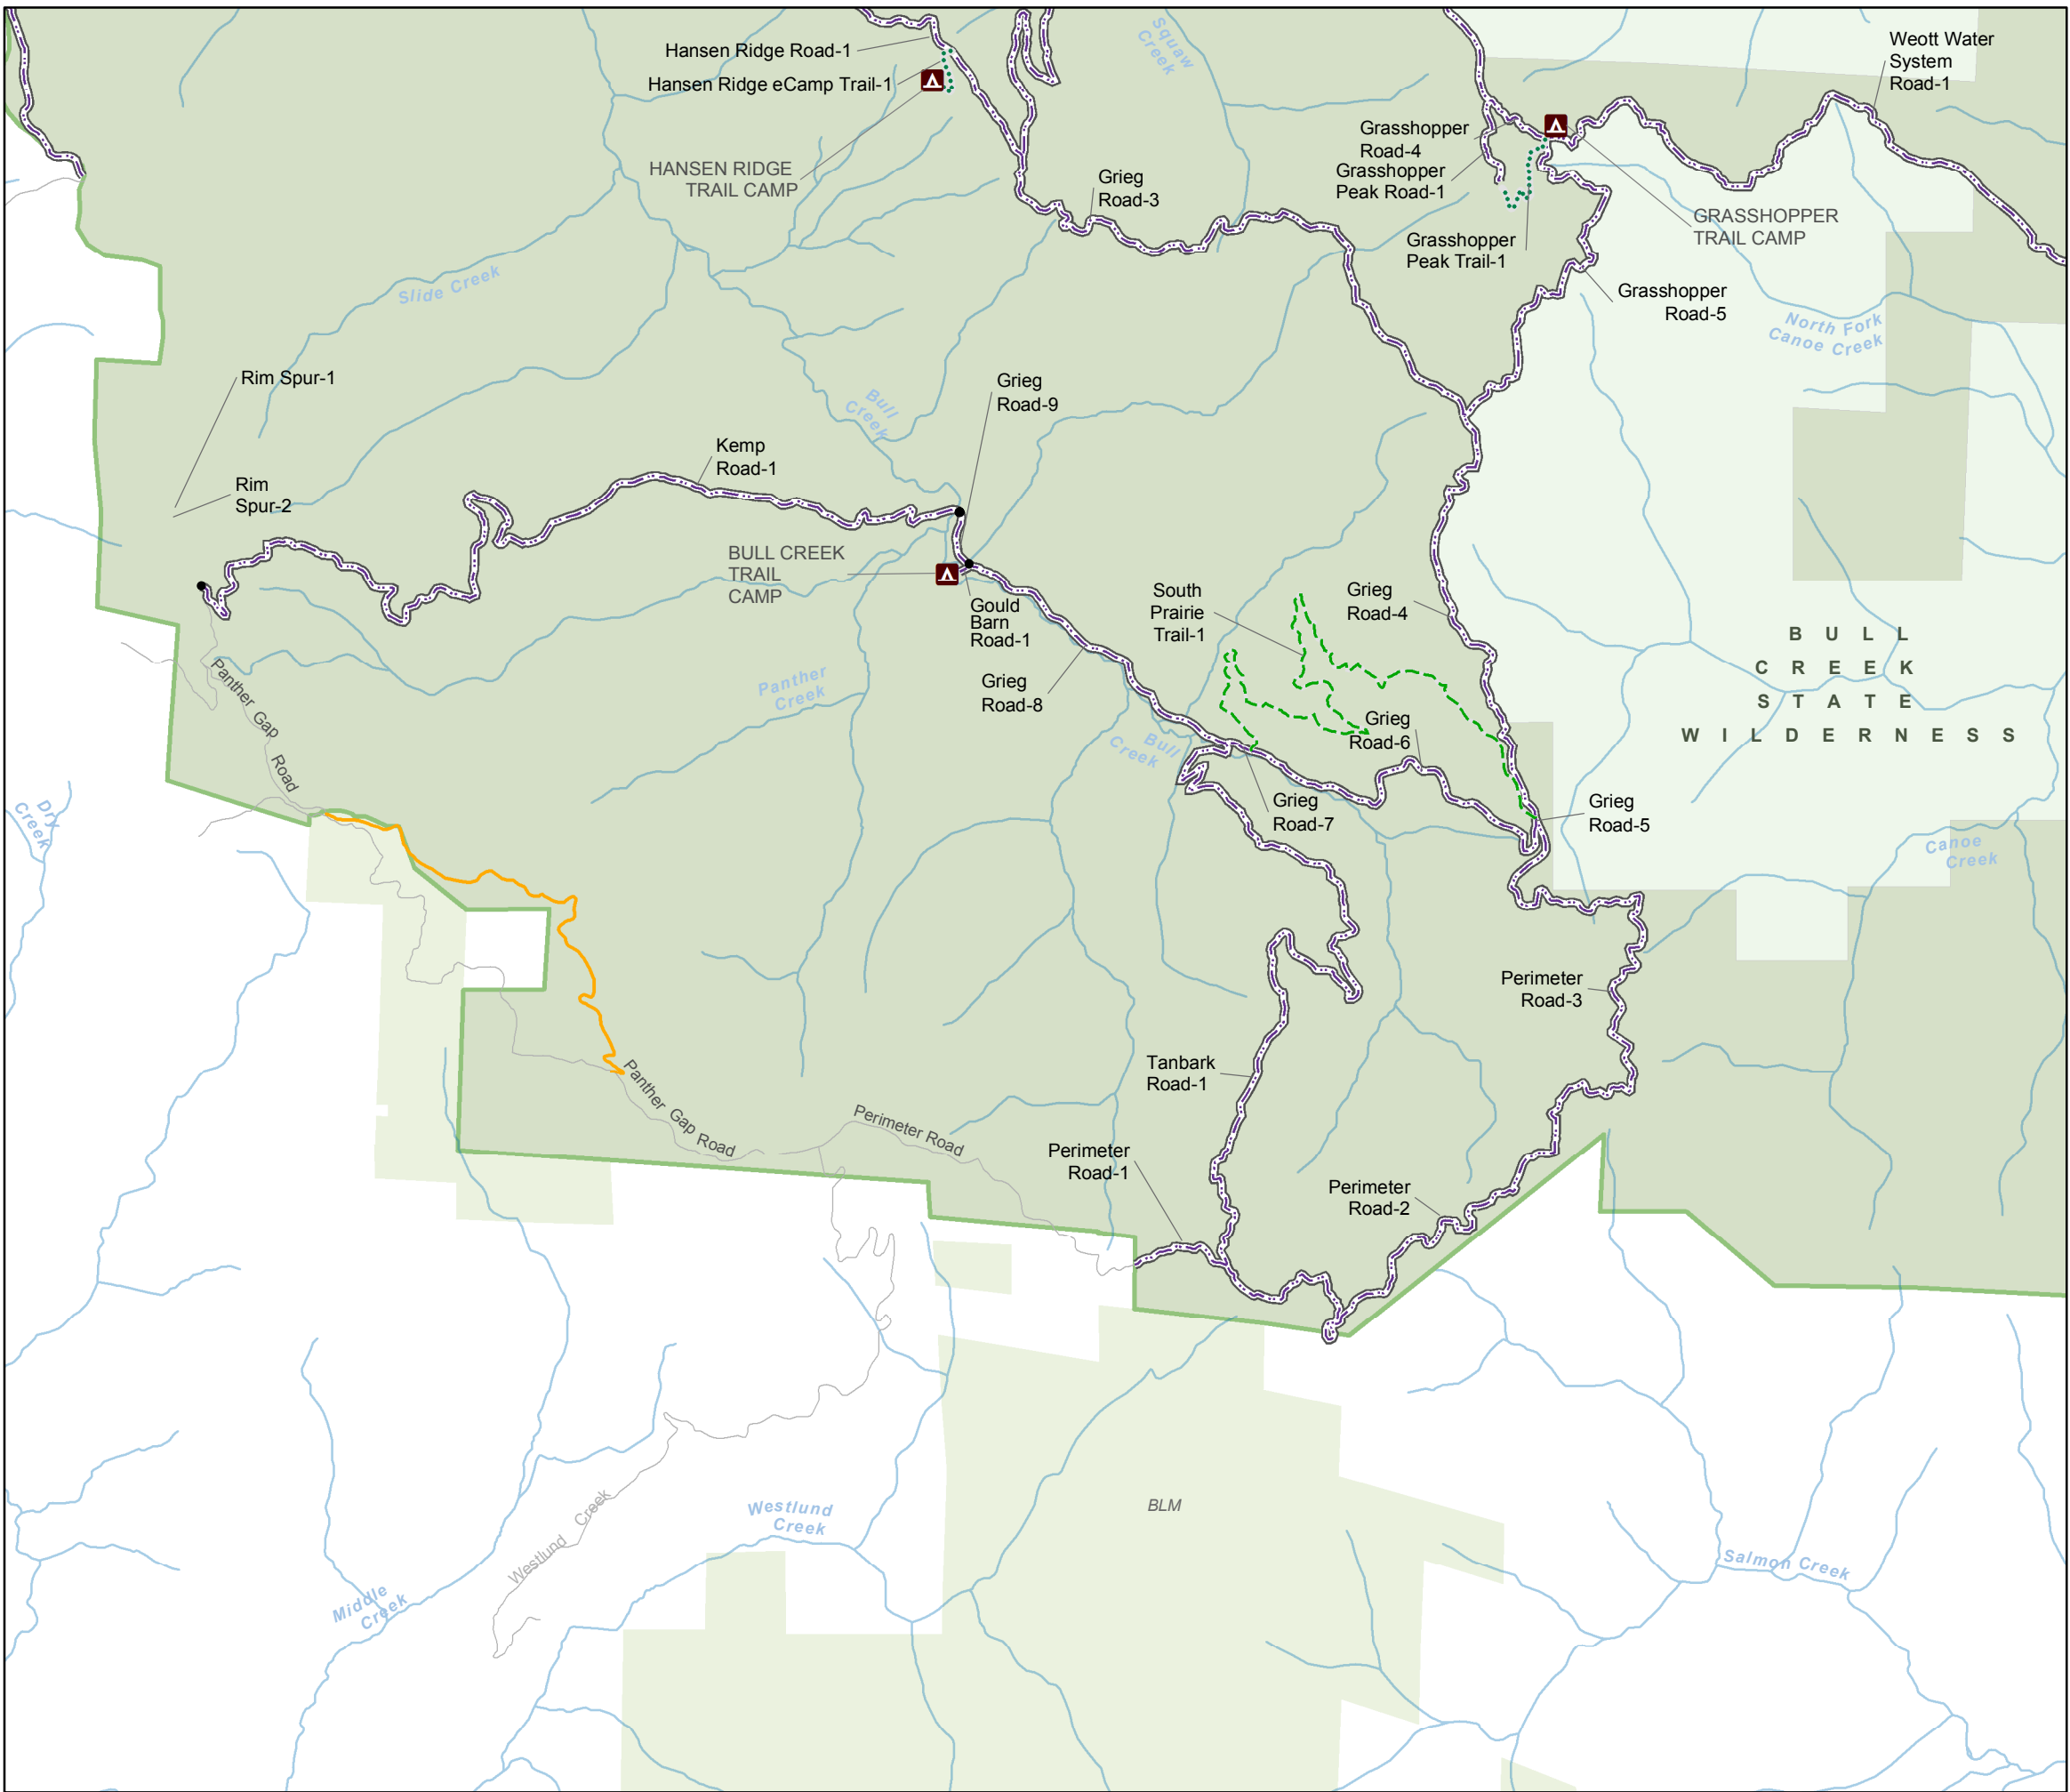

Existing Roads and Trails

BULL CREEK - SOUTHWEST

Current Road & Trail Network by Category and Use Designation

- ⋯ Hike
- - - Hike and Horse
- State Park Rd, Hike, Bike and Horse
- Non-system Route
- Selected End-of-Segment Markers

NOTES:
Parcel boundaries are approximate and should not be considered legal descriptions. Maps are intended for study purposes only.

CALIFORNIA STATE PARKS
NORTH COAST
REDWOODS DISTRICT & FACILITIES MANAGEMENT DIVISION