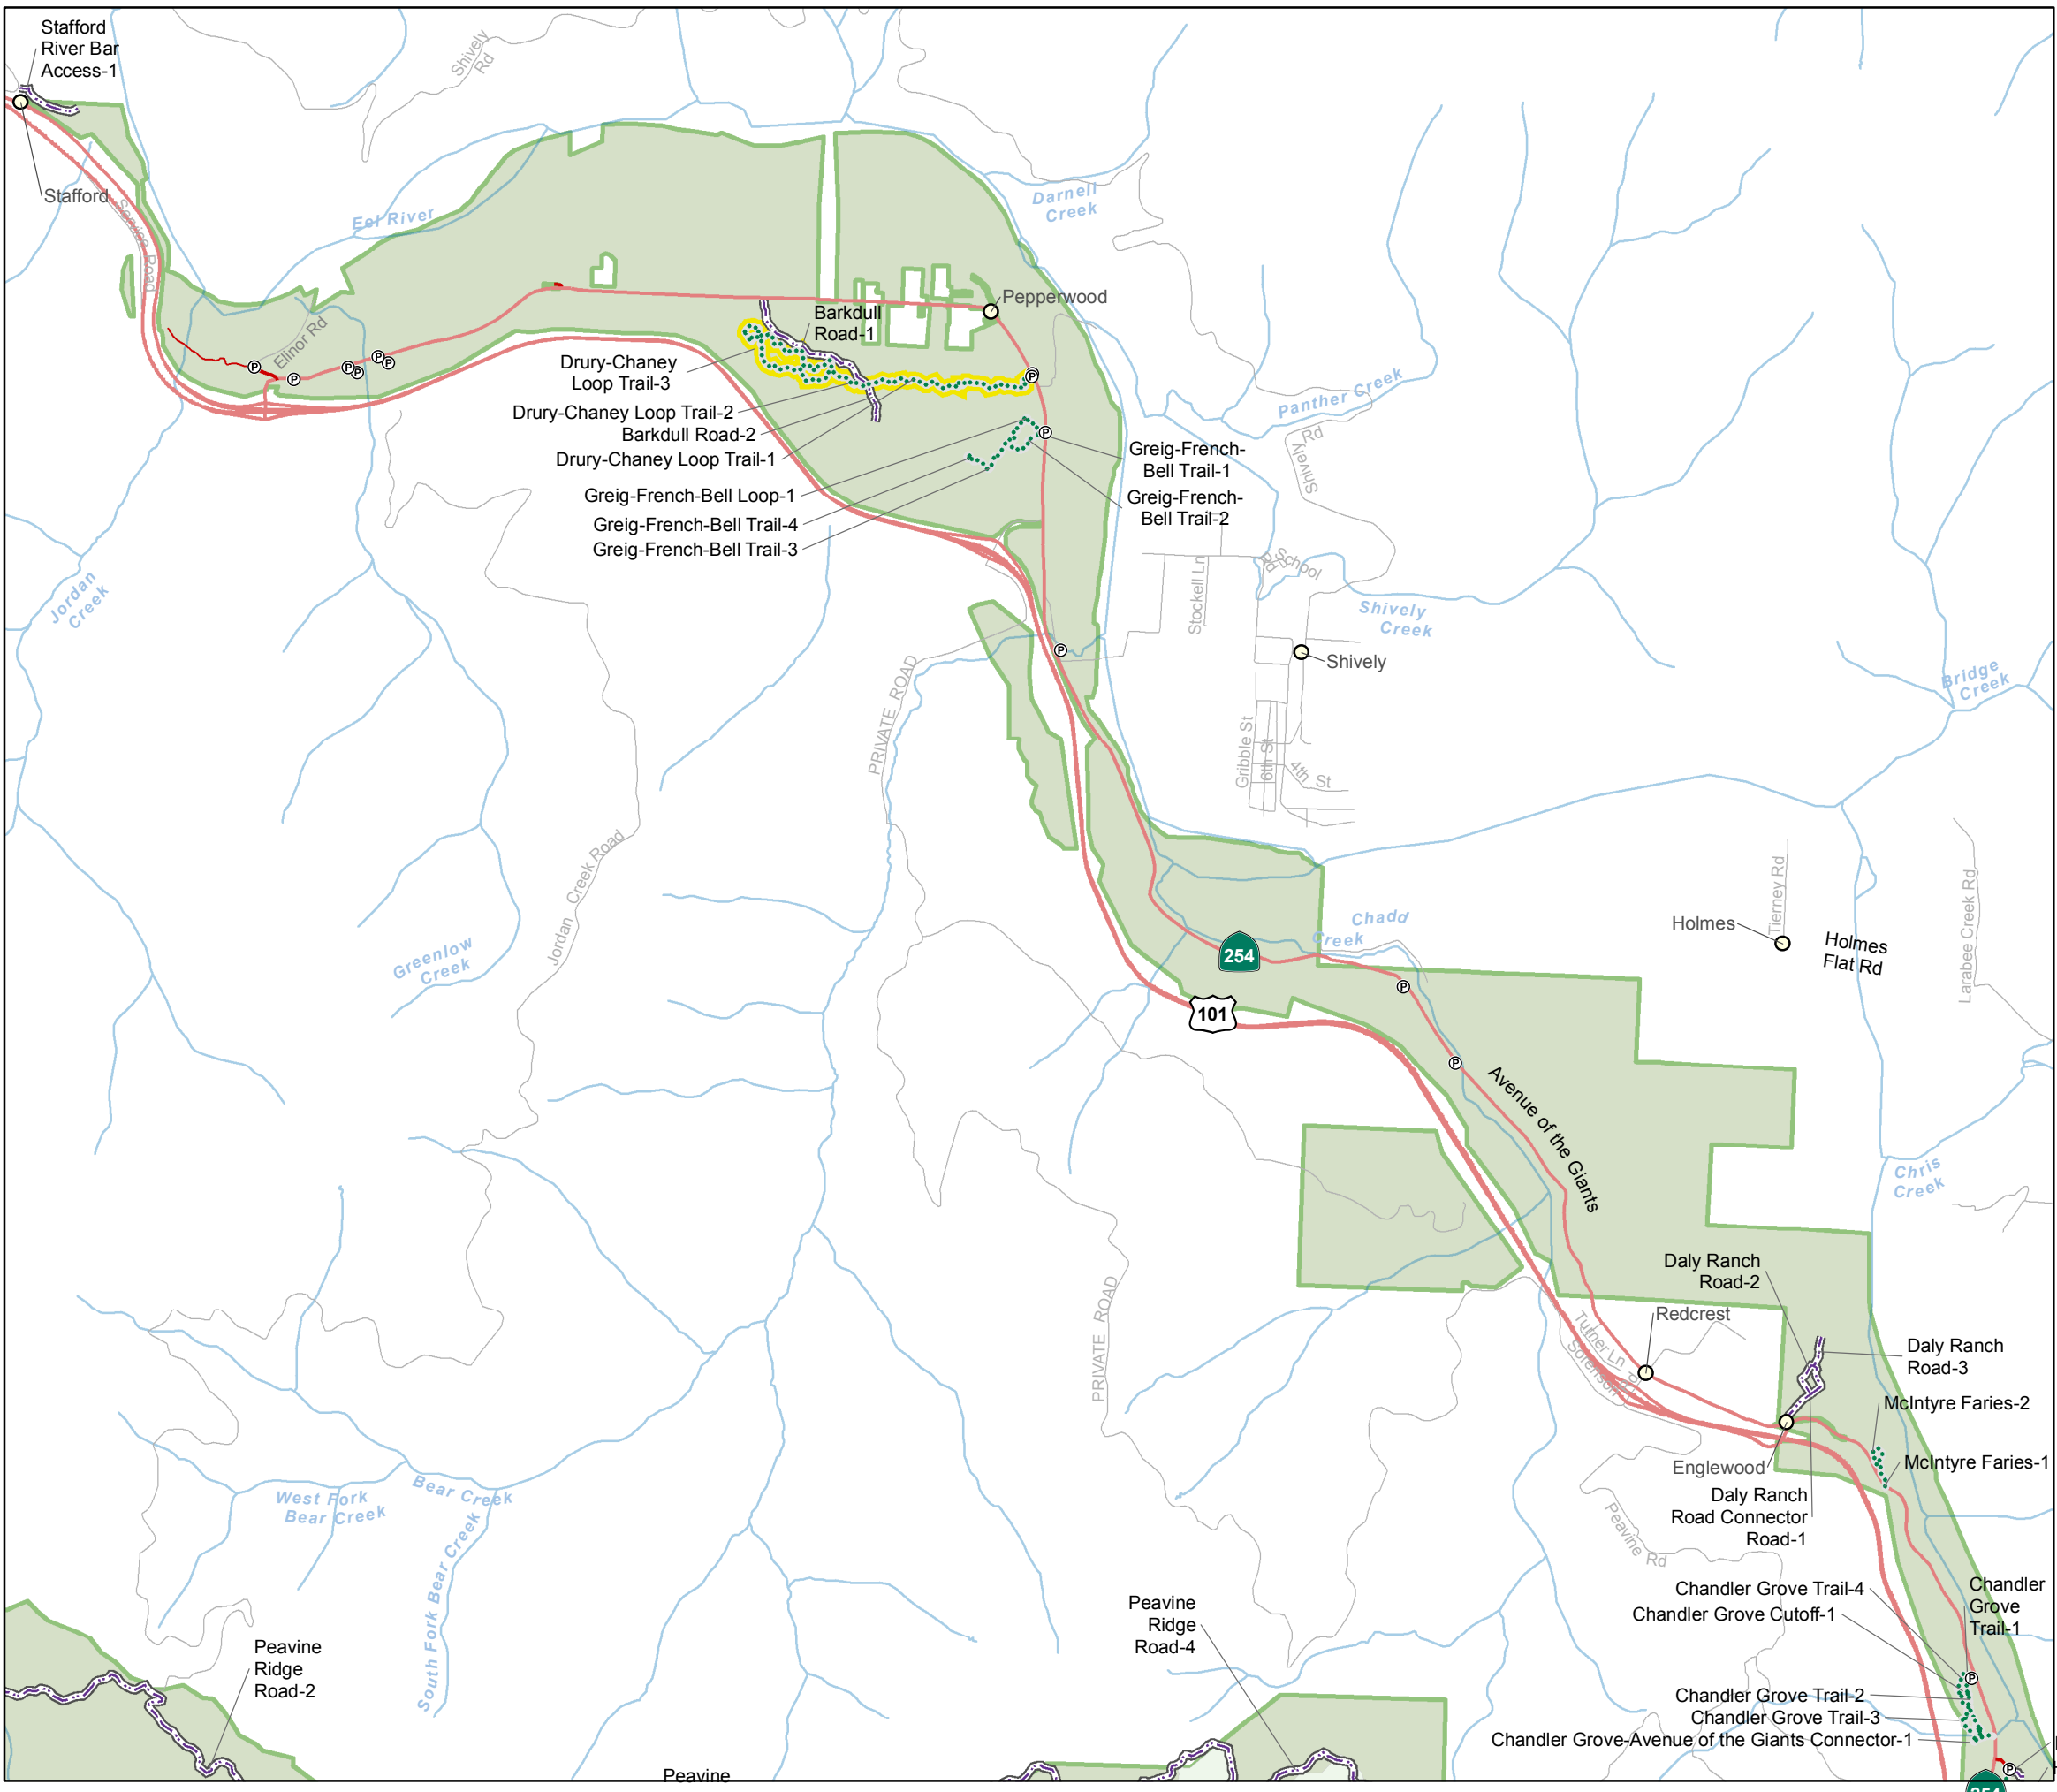

# Existing Roads and Trails

## AVENUE OF THE GIANTS - NORTH

### Current Road & Trail Network by Category and Use Designation

- Hike
- State Park Rd, Hike, Bike and Horse
- Paved Park Roads
- Accessible Trail Highlight

### Reference Features

- Humboldt Redwoods State Park
- SubUnits - Wilderness, Preserves
- Streams
- Highways
- Local Road
- Cities, Towns, Places
- Parking