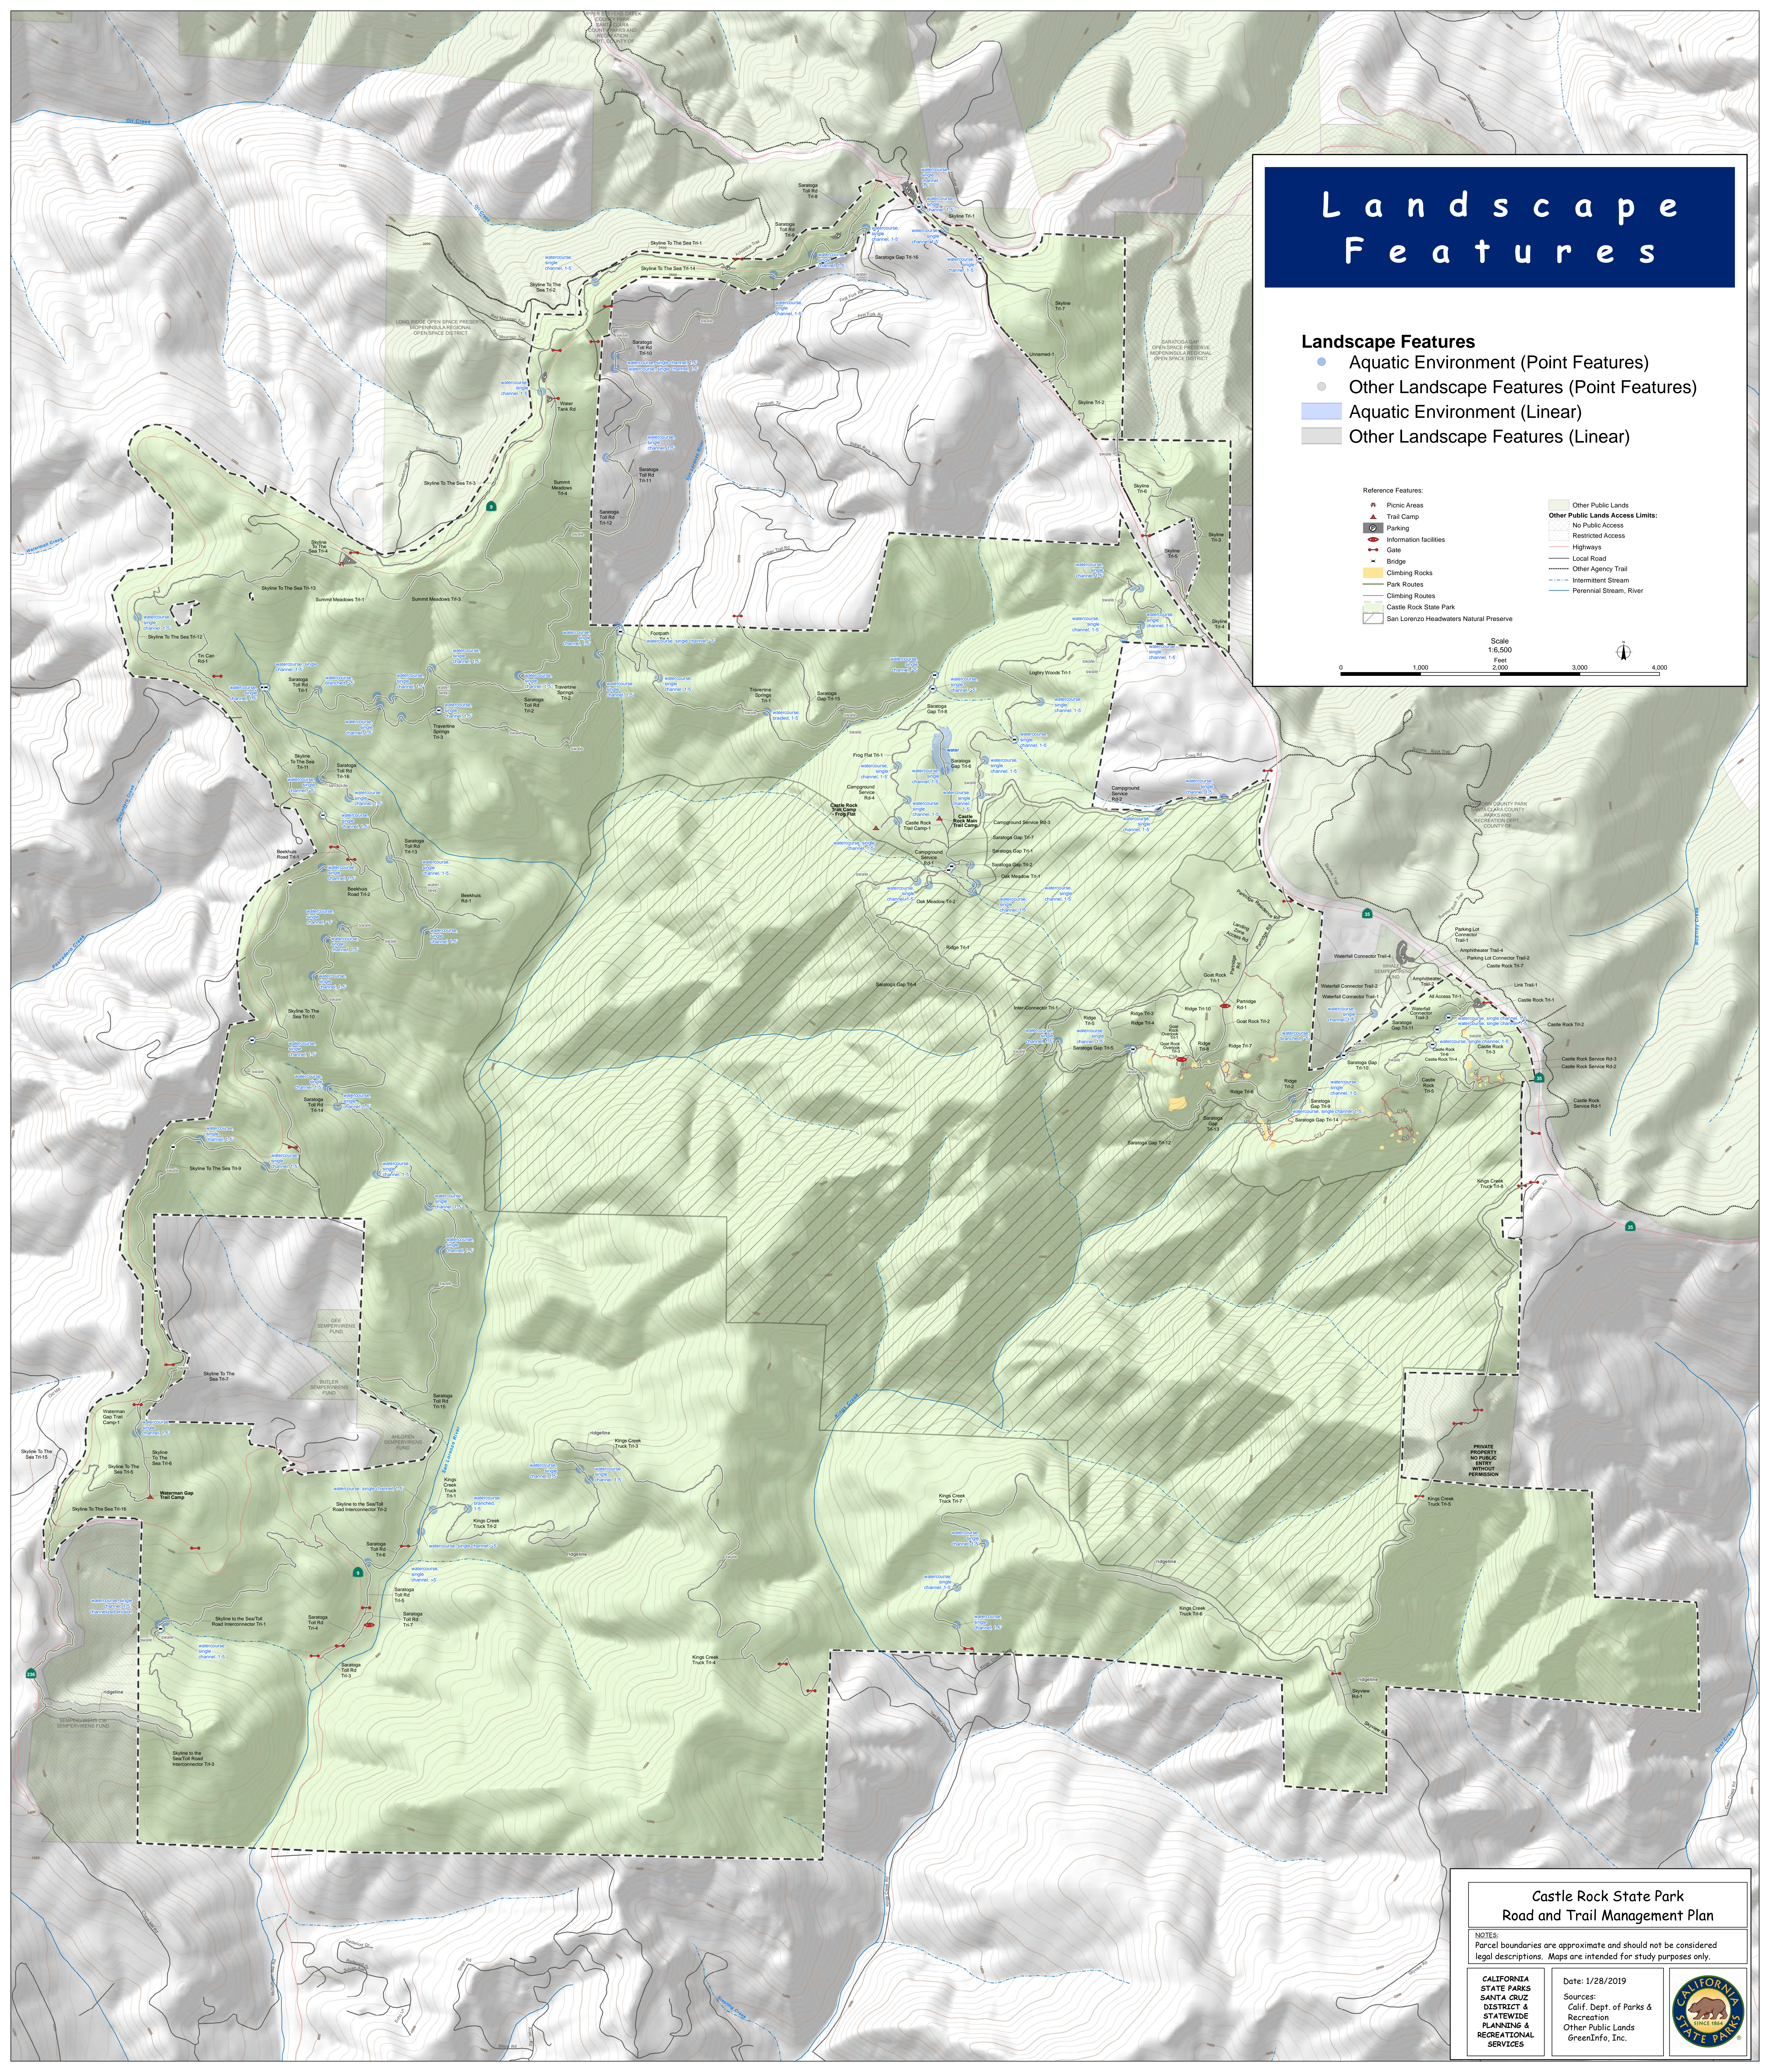

Landscape Features

- Landscape Features**
- Aquatic Environment (Point Features)
 - Other Landscape Features (Point Features)
 - ▬ Aquatic Environment (Linear)
 - ▬ Other Landscape Features (Linear)

- Reference Features:**
- ▲ Picnic Areas
 - ⬢ Trail Camp
 - ⊙ Parking
 - ⊕ Information facilities
 - ⚡ Gate
 - ⚖ Bridge
 - ⬢ Climbing Rocks
 - ⬢ Park Routes
 - ⬢ Climbing Routes
 - ⬢ Castle Rock State Park
 - ⬢ San Lorenzo Headwaters Natural Preserve
- Other Public Lands**
- ▬ No Public Access
 - ▬ Restricted Access
 - ▬ Highways
 - ▬ Local Road
 - ▬ Other Agency Trail
 - ▬ Intermittent Stream
 - ▬ Perennial Stream, River

Castle Rock State Park Road and Trail Management Plan

NOTES:
Parcel boundaries are approximate and should not be considered legal descriptions. Maps are intended for study purposes only.

| | | |
|---|---|--|
| CALIFORNIA STATE PARKS SANTA CRUZ DISTRICT & STATEWIDE PLANNING & RECREATIONAL SERVICES | Date: 1/28/2019 | |
| | Sources: Calif. Dept. of Parks & Recreation Other Public Lands GreenInfo, Inc. | |