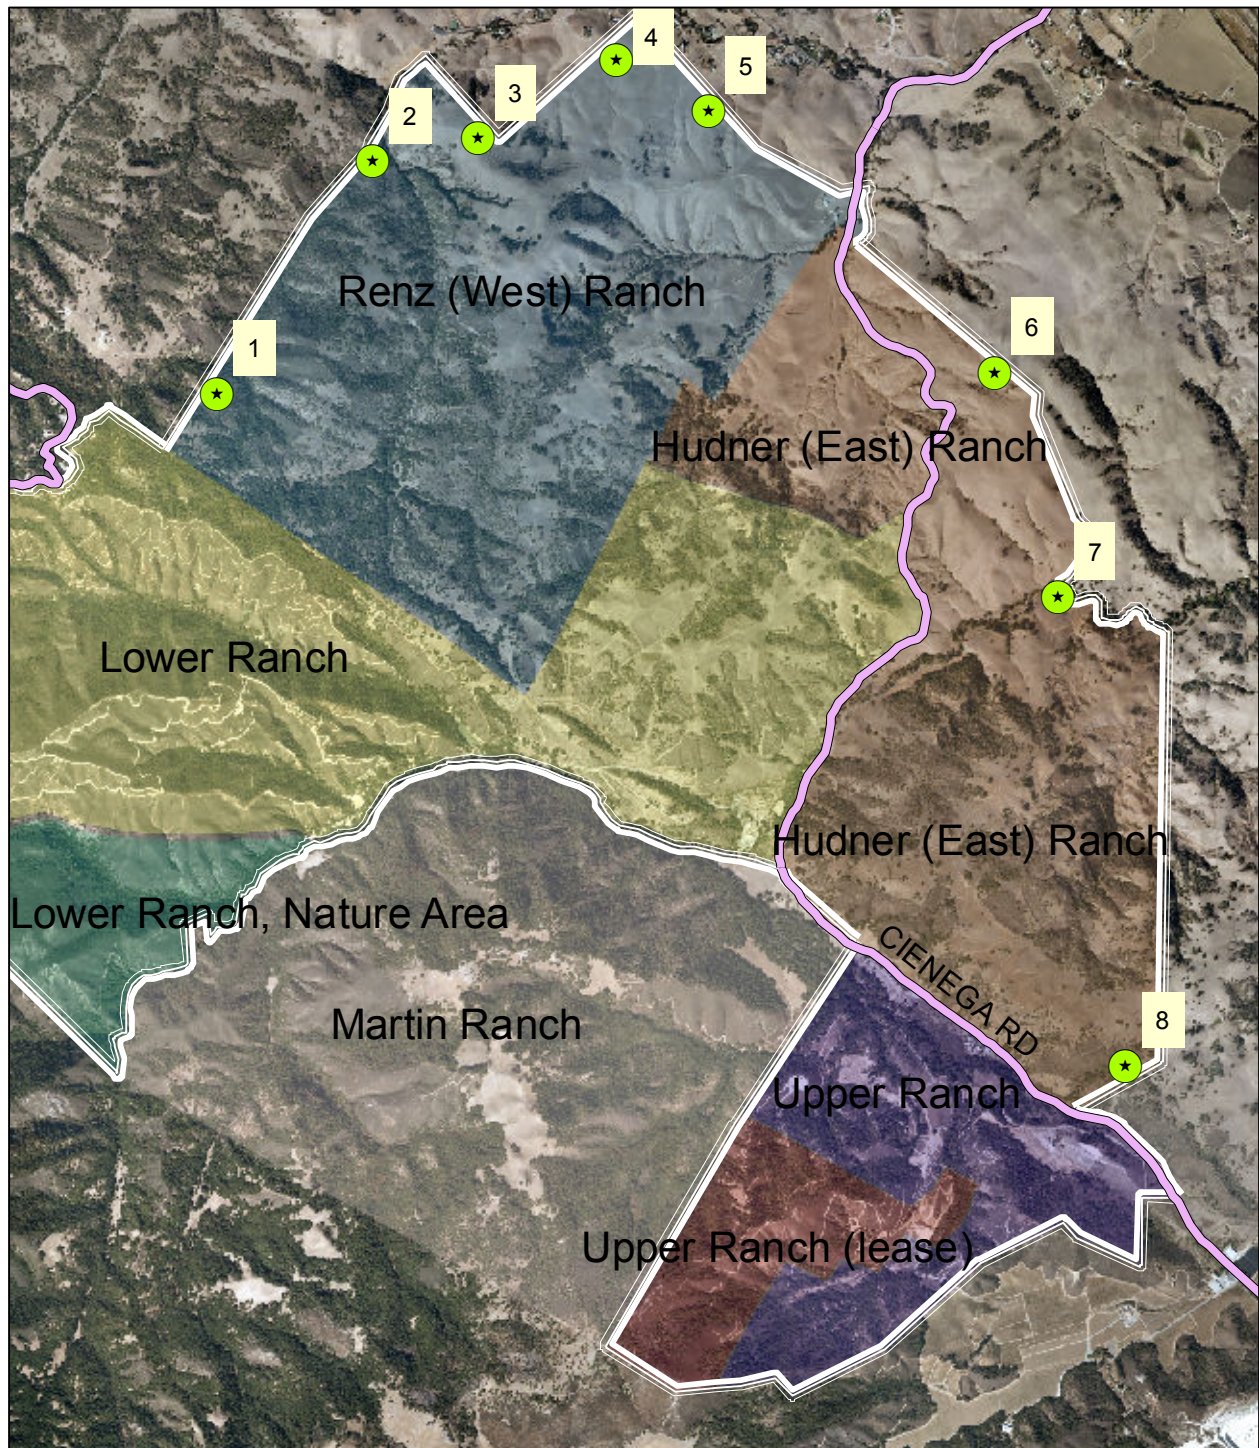

Sound Monitoring Locations

Legend

 Sound Monitoring Locations

0 0.150.3 0.6 0.9 1.2 Miles