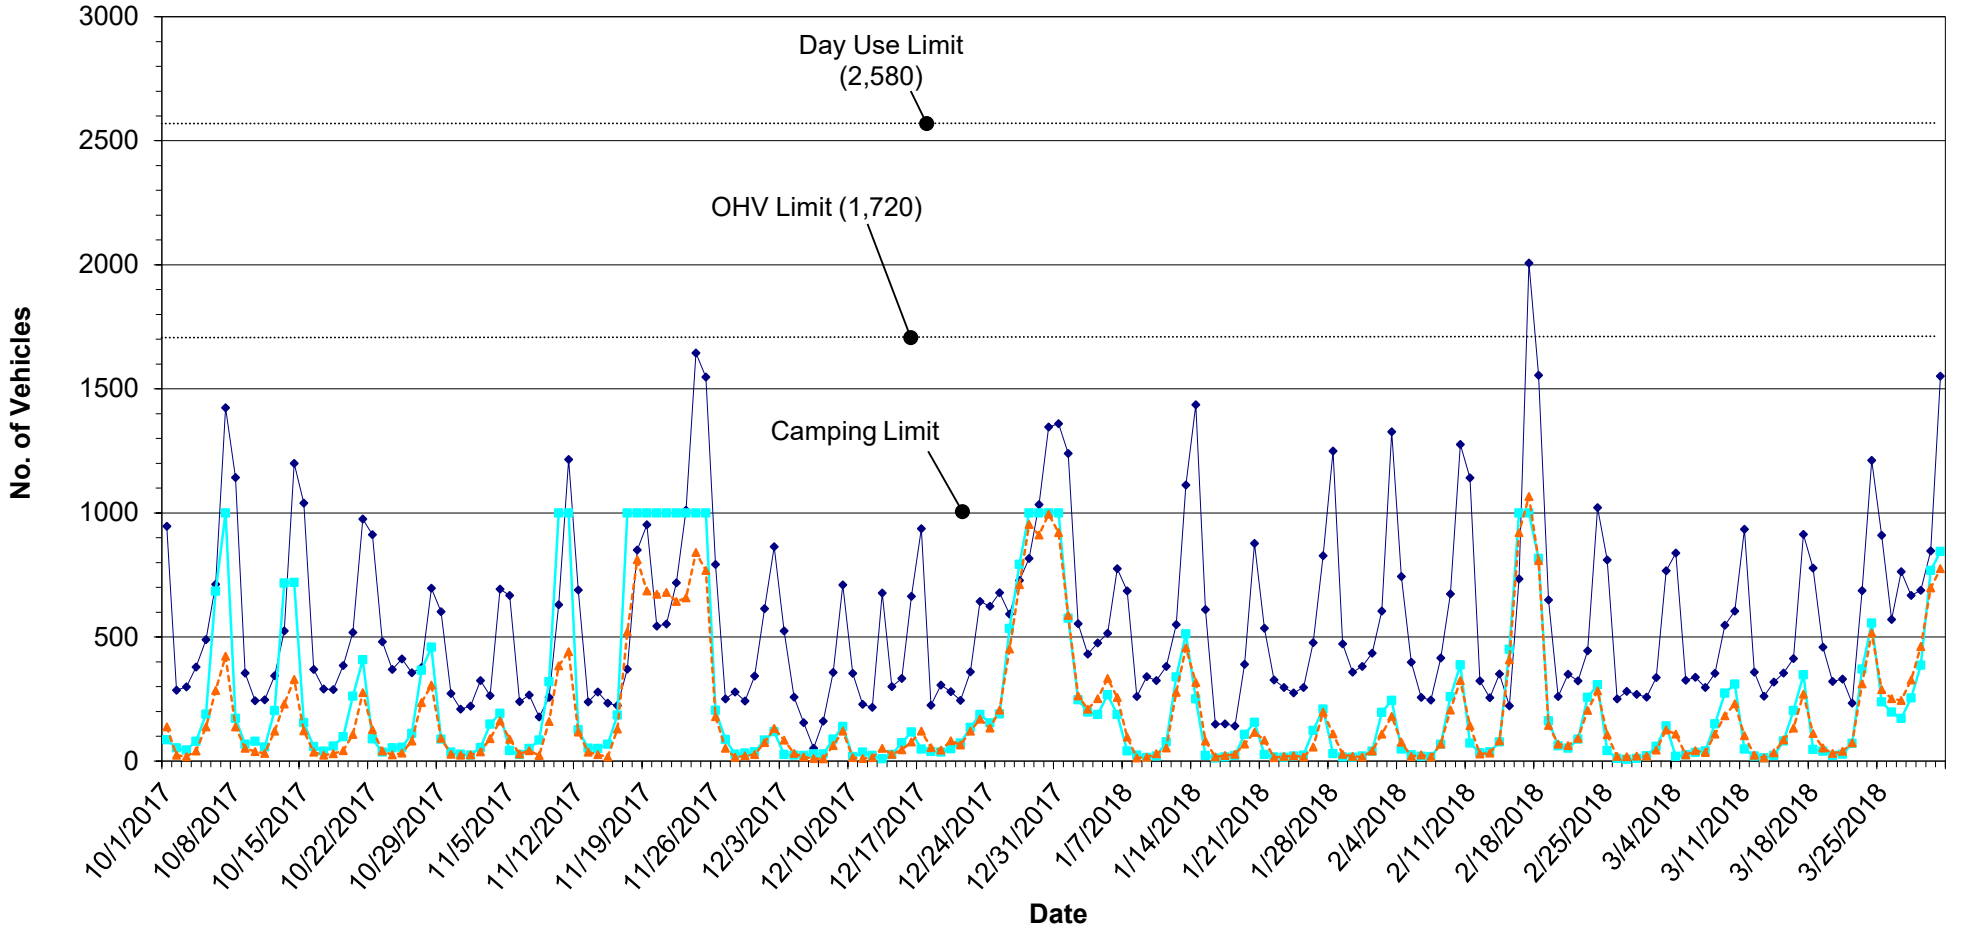

ODSVRA Vehicle Use: October 2017 - March 2018

ODSVRA Vehicle Use: April 2018-September 2018