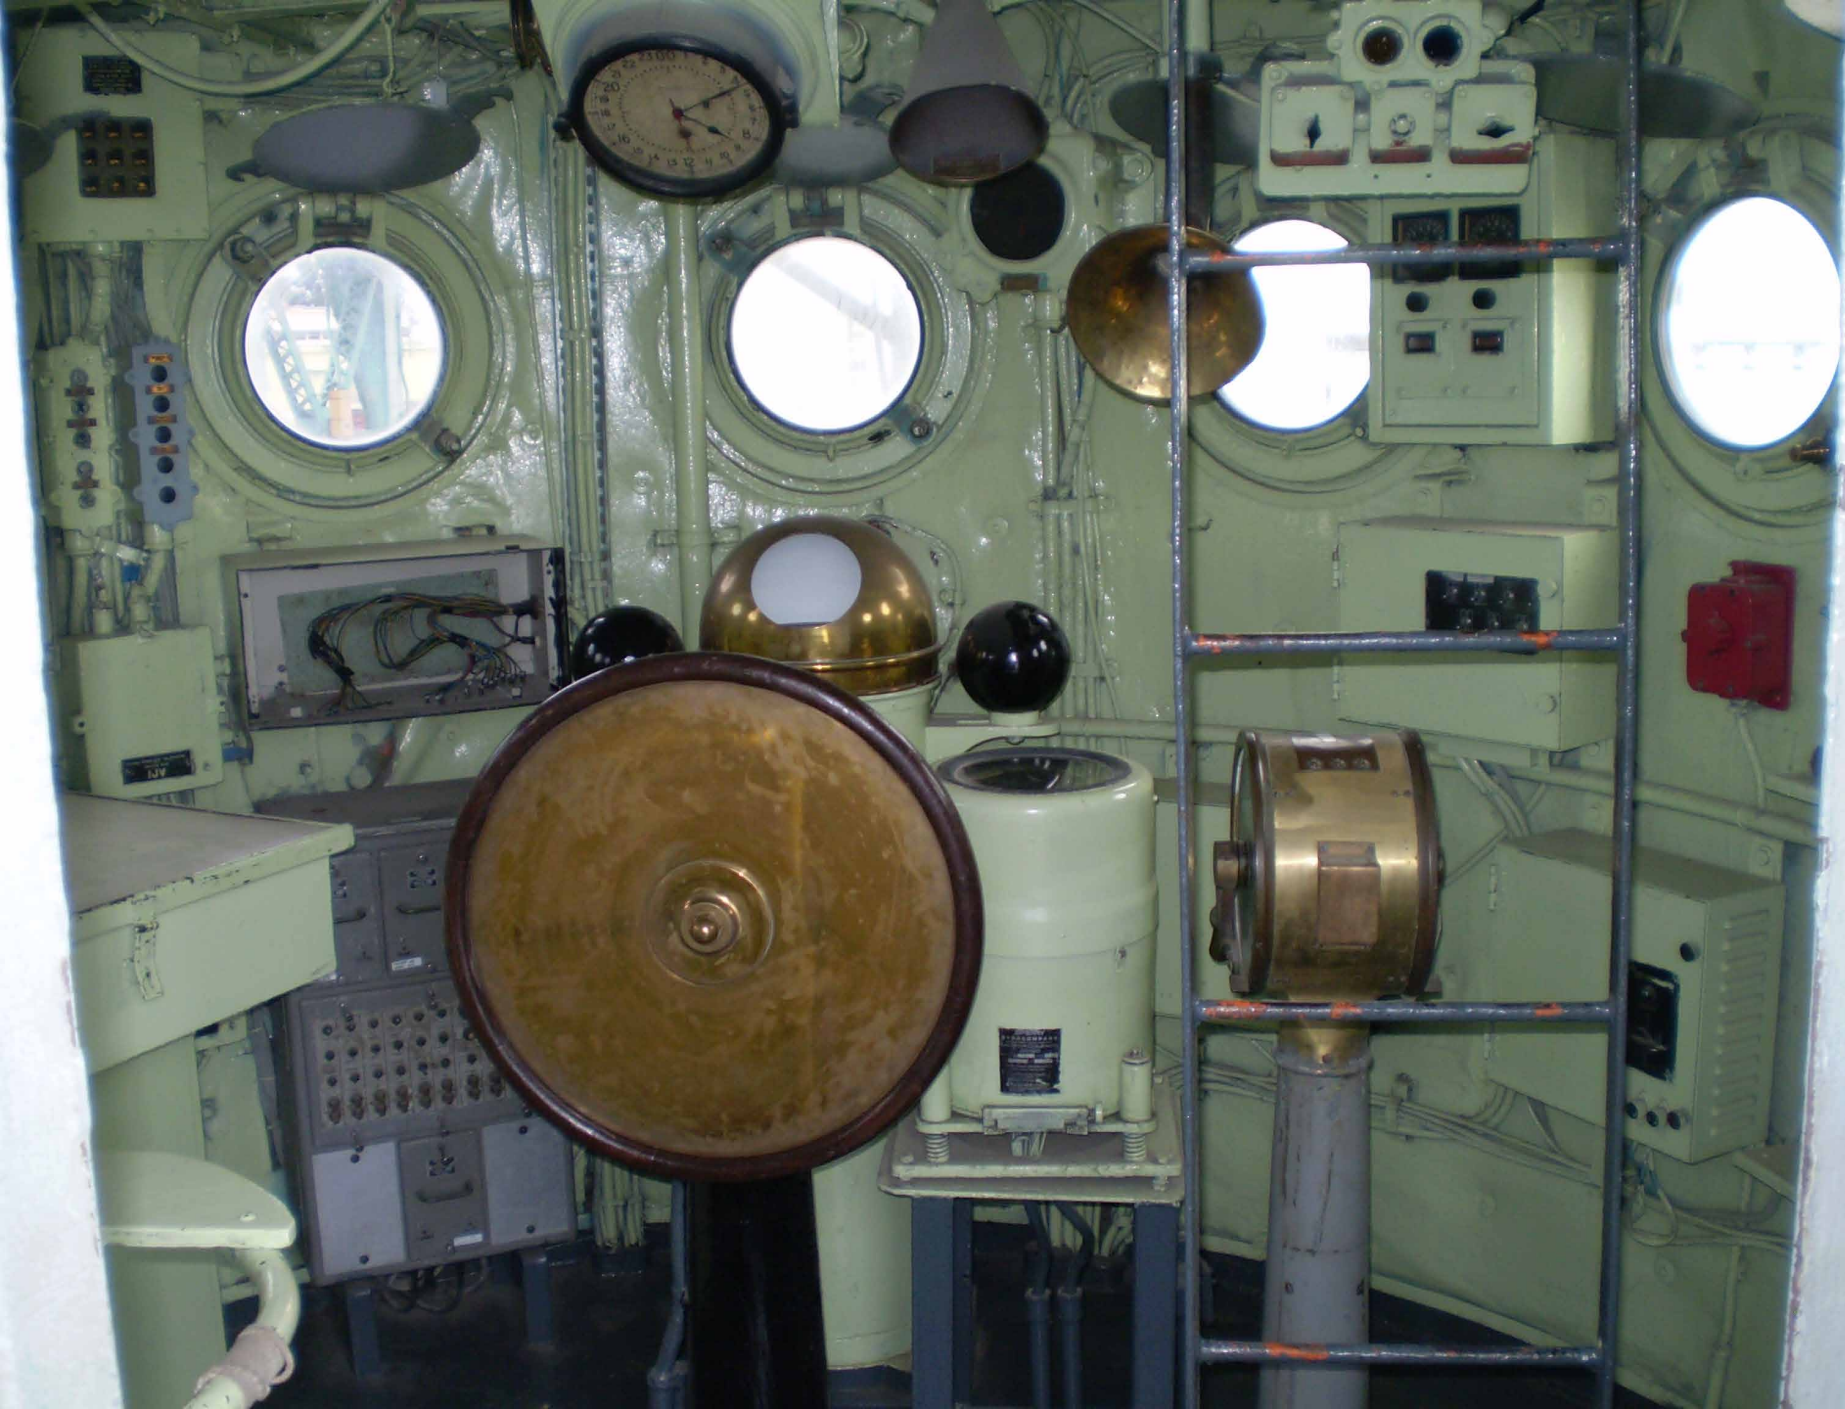

102

301

102

XO      CAPT

Coiled white cables at the base of the radar scanner.

Blue cloth draped over a white electrical box.

A.C. 110V 50/60 HZ

9

ACHTUNG!  
MTU 8V 396  
MAYBACH-  
MERCEDES BENZ  
31.6L - 1920 CU. IN.  
655KW - 878 HP  
BUILT 1983

S.W. EXTRACTOR

BHD-27

ISSUES BOARD  
1. Personal effects  
2. Personal property  
3. Personal documents  
4. Personal valuables  
5. Personal weapons  
6. Personal tools  
7. Personal equipment  
8. Personal clothing  
9. Personal footwear  
10. Personal hygiene items  
11. Personal toiletries  
12. Personal medications  
13. Personal medical supplies  
14. Personal first aid kit  
15. Personal communication equipment  
16. Personal entertainment equipment  
17. Personal food and drink  
18. Personal supplies  
19. Personal tools and equipment  
20. Personal weapons and ammunition