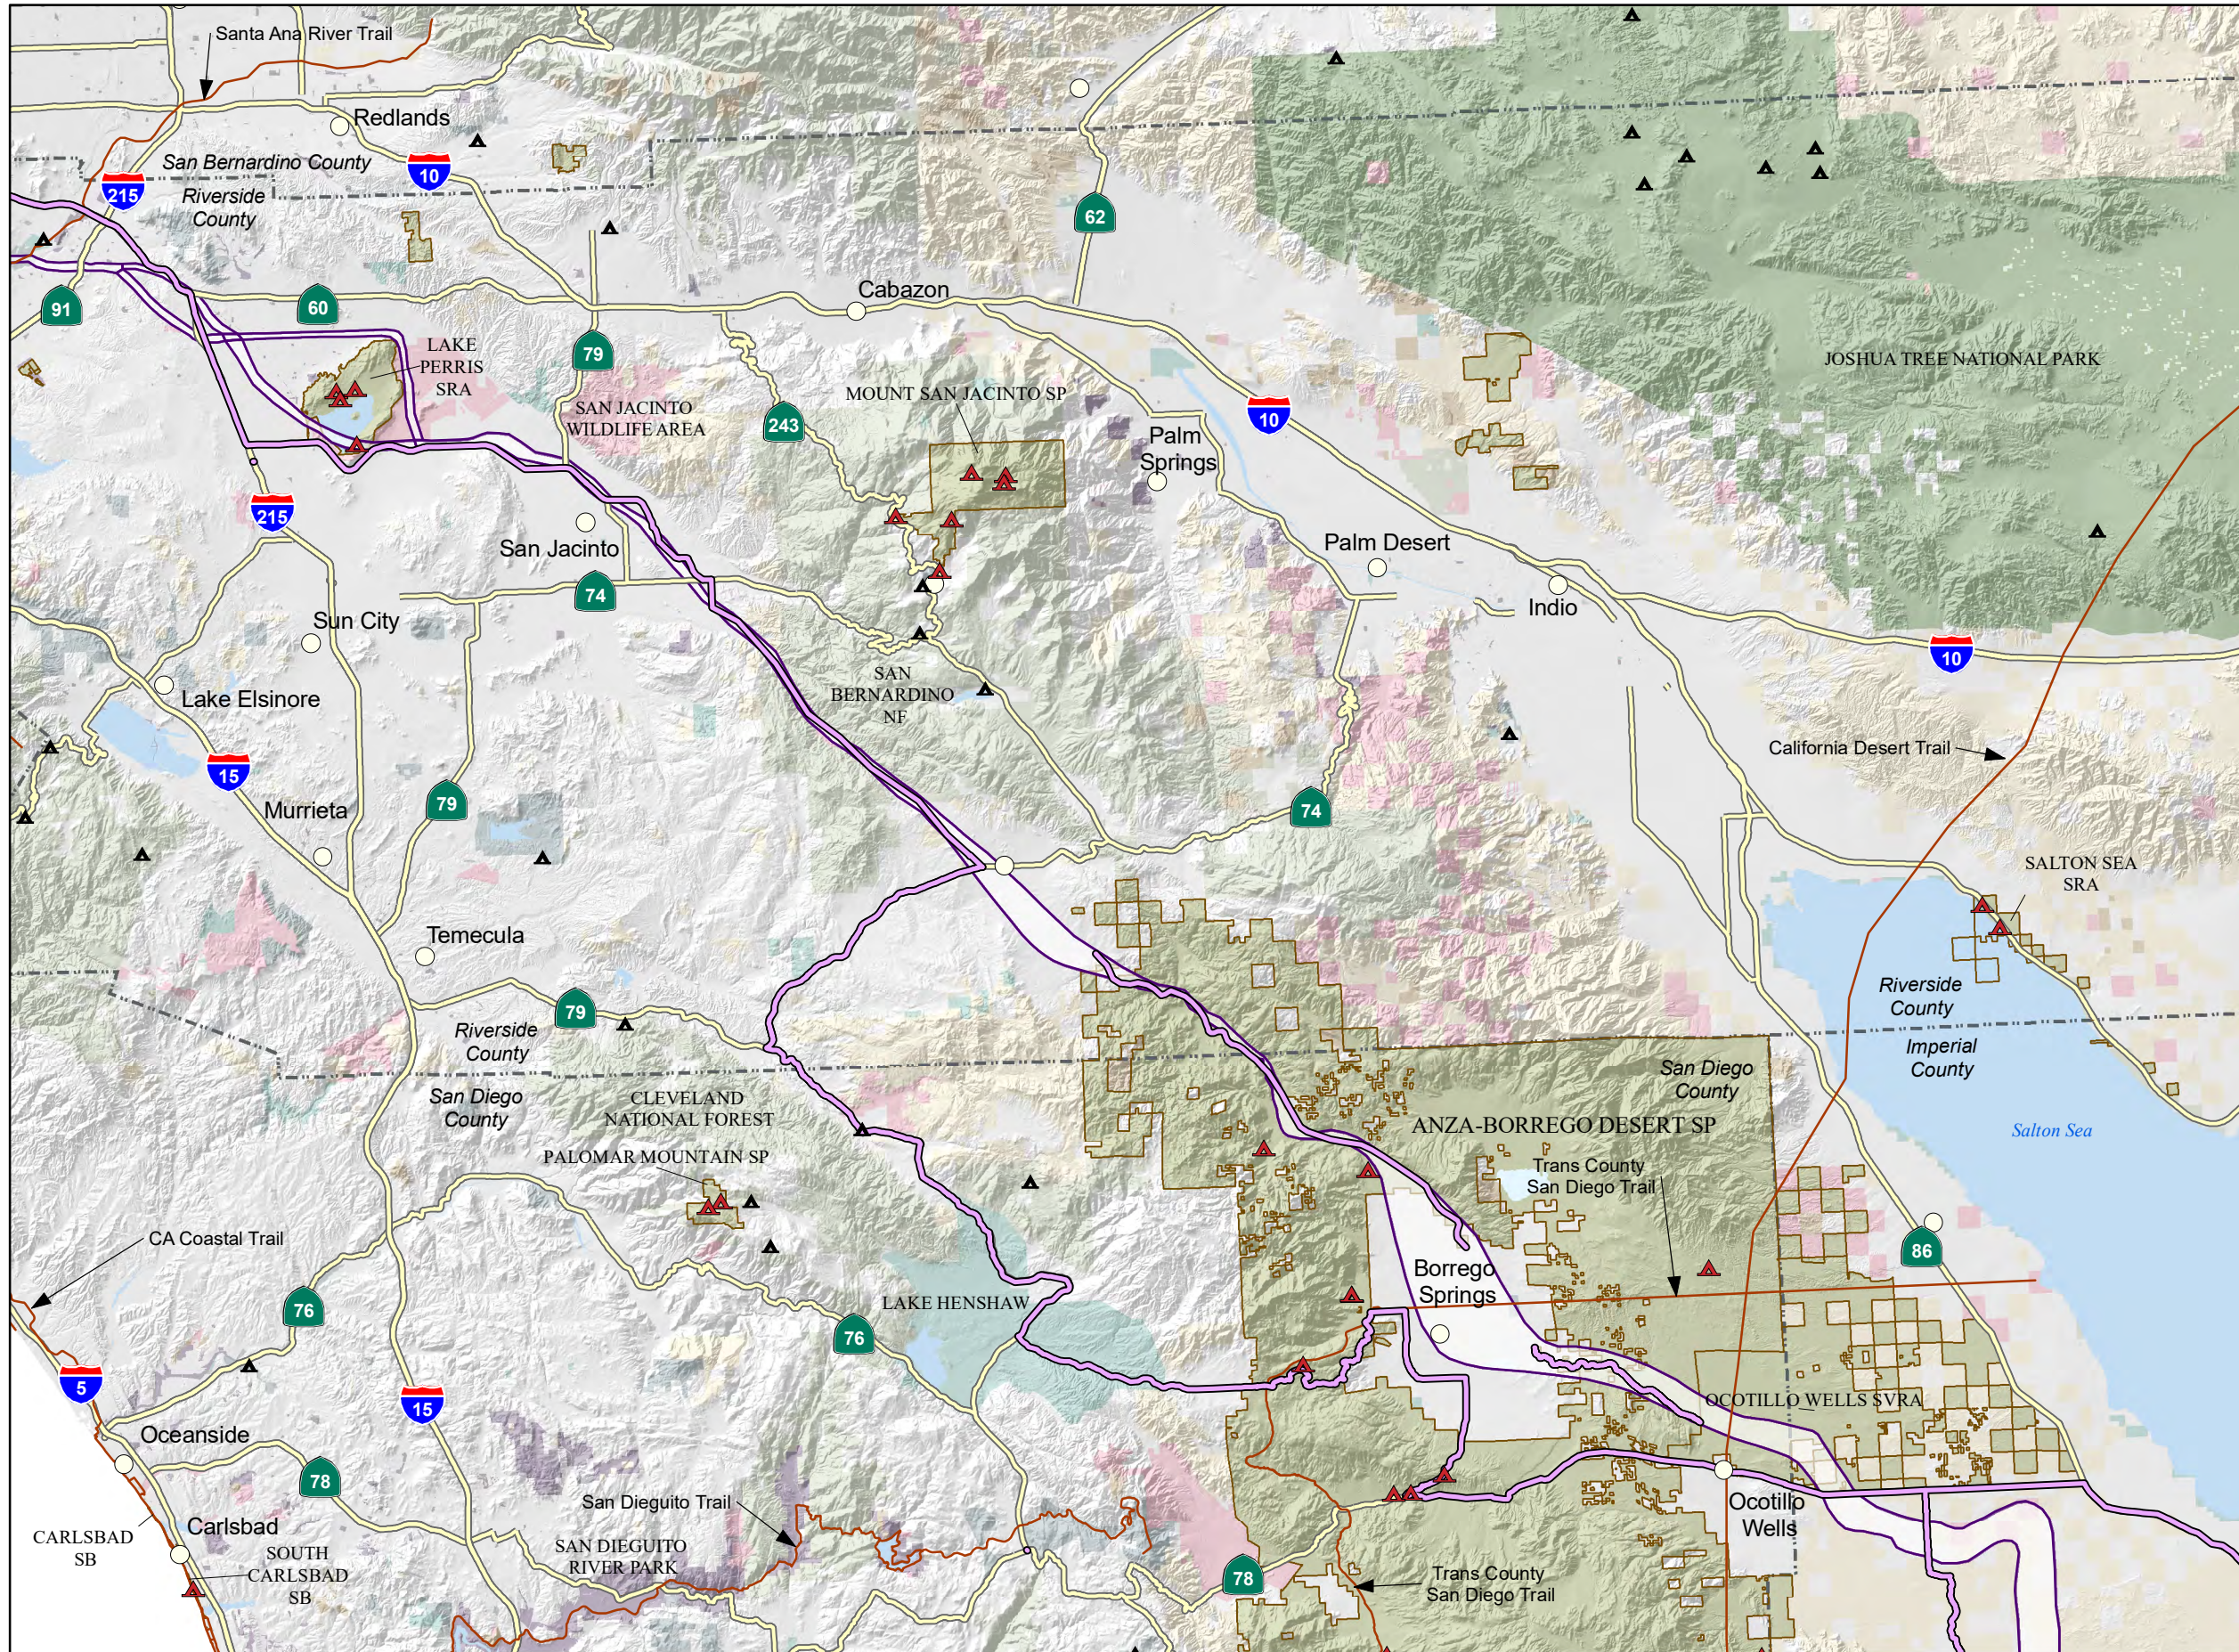

*Anza National Historic Trail Routes includes the Auto Tour Route, Recreation Trail, and Historic Corridor.

JUAN BAUTISTA DE ANZA NHT

GAVIOTA SB - PT MUGU SB

de Anza National Historic Trail*:

- de Anza NHT Routes
- de Anza NHT Historic Corridor
- Other California Recreational Trail Routes (existing & proposed)

MAP LOCATION

Miles 0 100 200

Miles 0 5 10

Calif State Parks, Planning Division, November, 2011
Sources: CCT - Coastwalk
Protected Lands - GreenInfo Inc., 2011

*Anza National Historic Trail Routes includes the Auto Tour Route, Recreation Trail, and Historic Corridor.

JUAN BAUTISTA DE ANZA NHT: GREATER LOS ANGELES AREA

de Anza National Historic Trail*:

- Selected Cities
- County Lines
- de Anza NHT Routes
- de Anza NHT Historic Corridor
- Other California Recreational Trail Routes (existing & proposed)