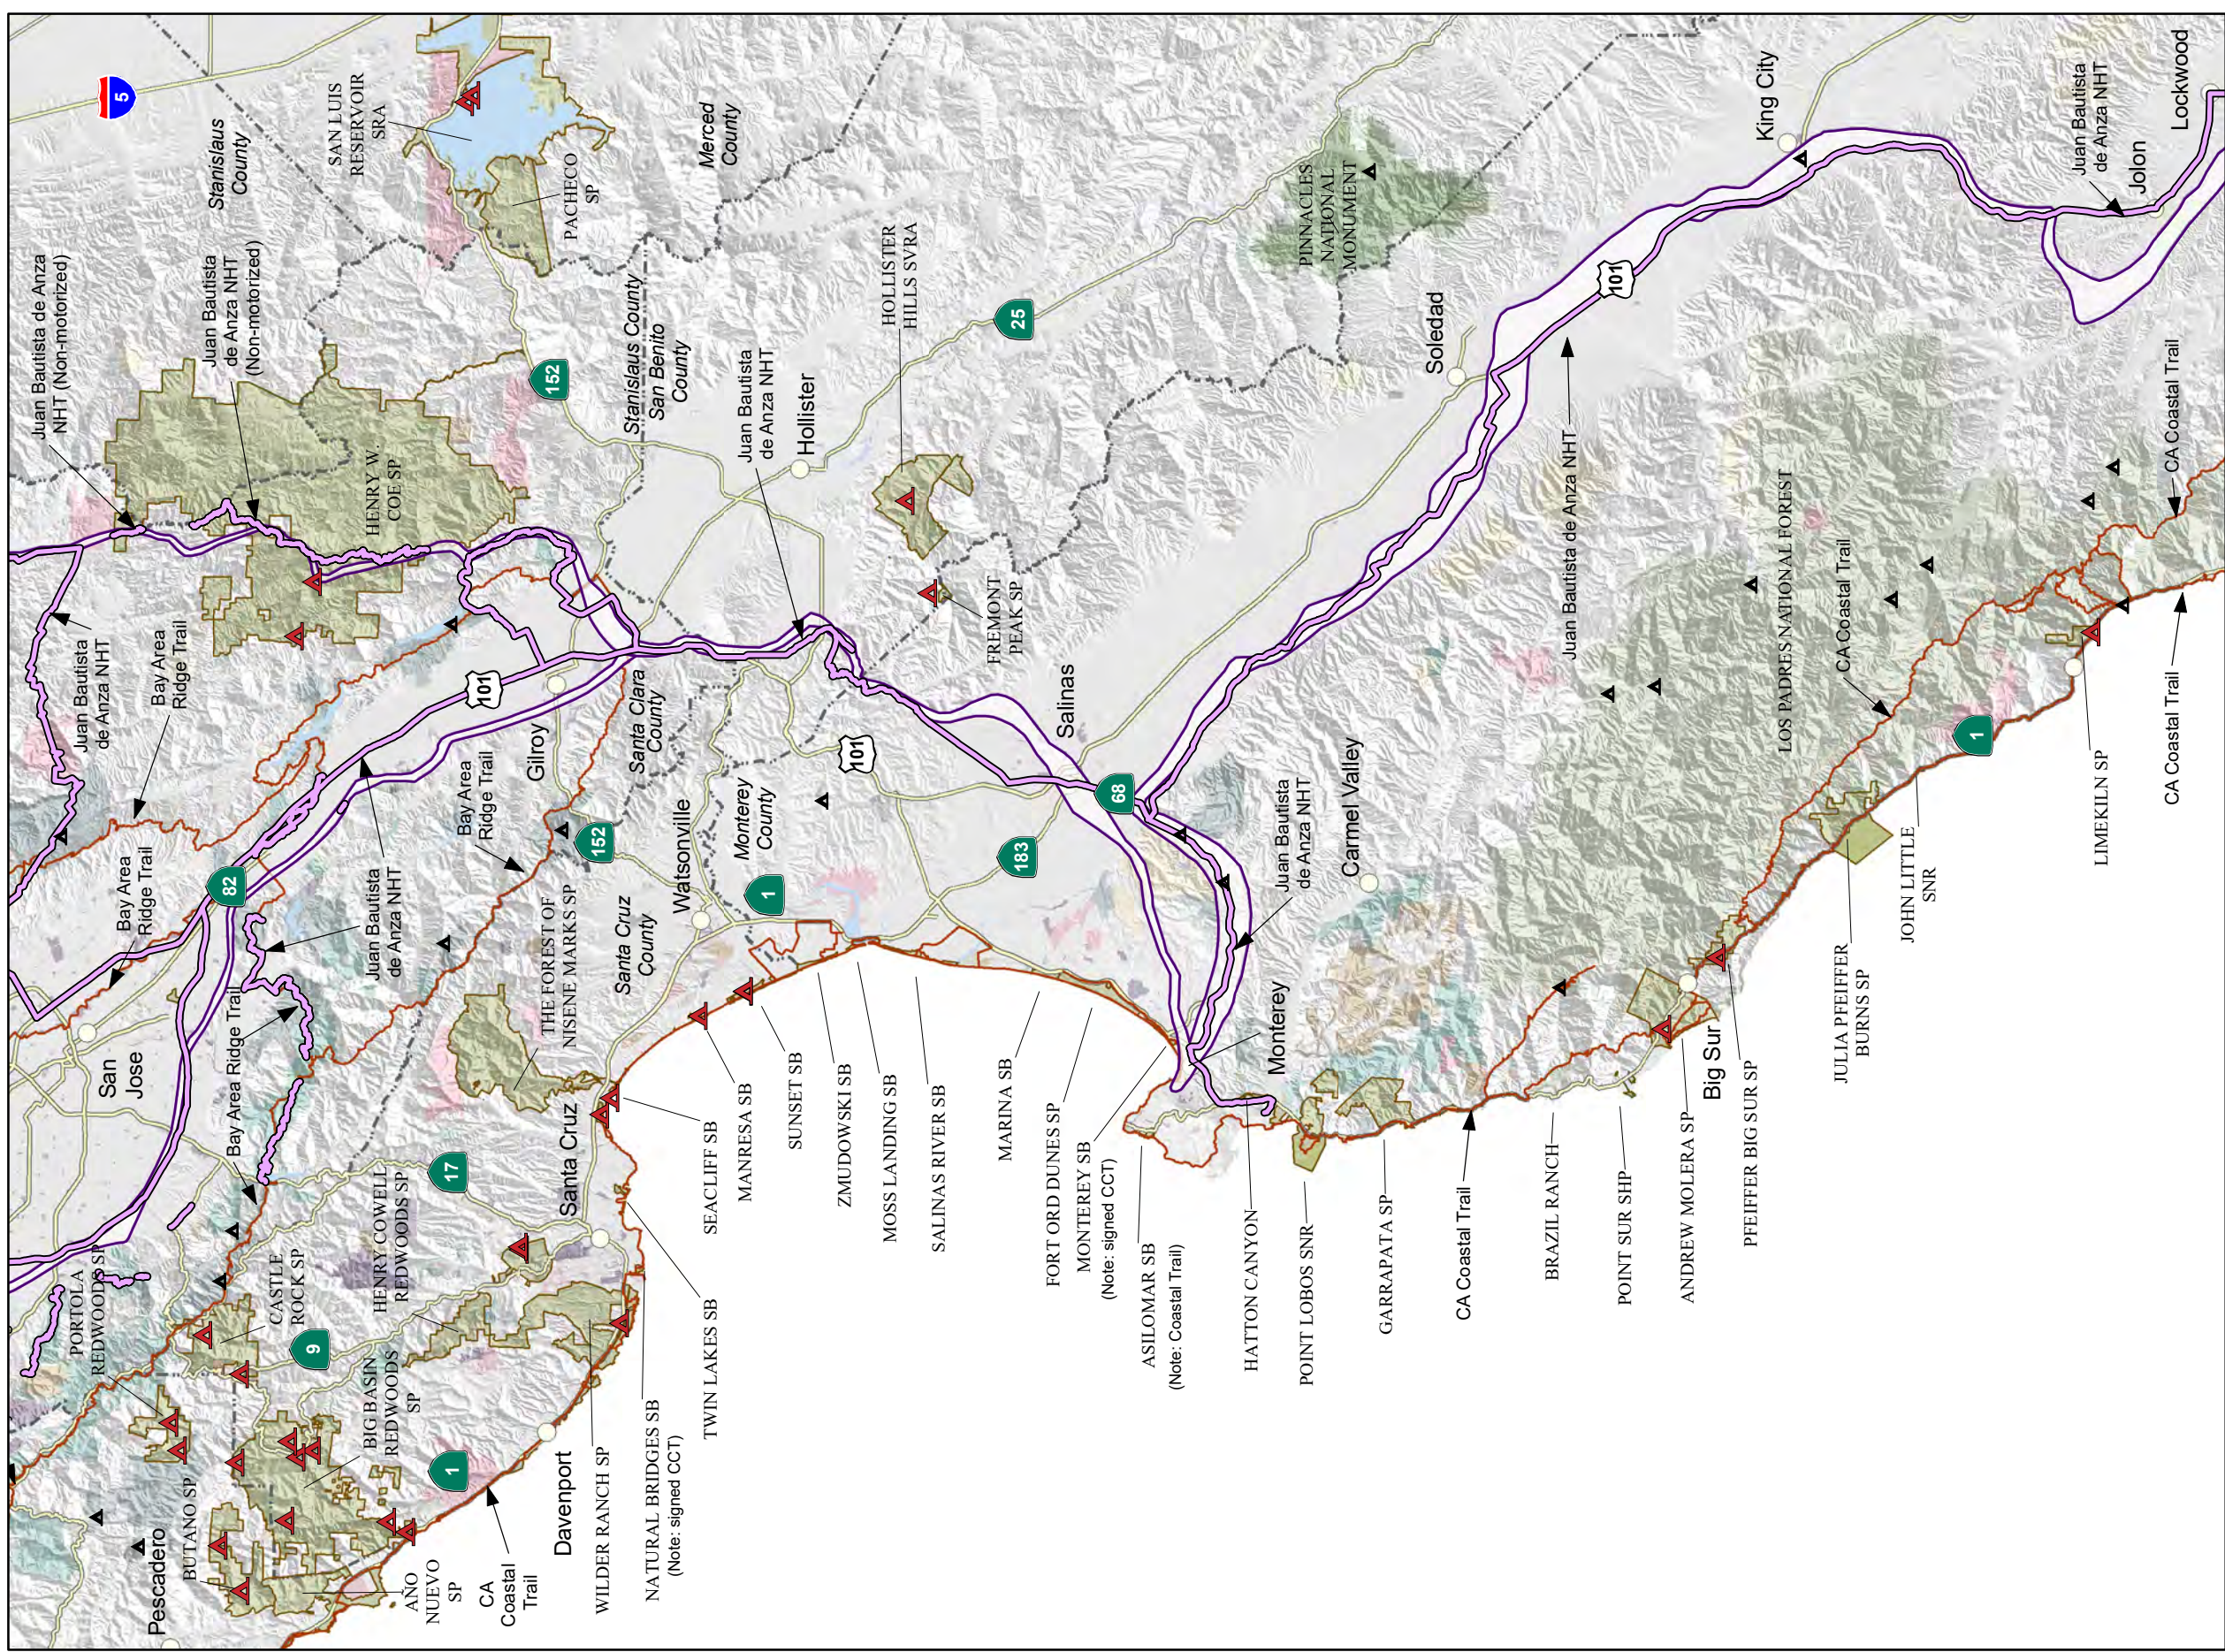

- de Anza National Historic Trail:
  - Selected Cities
  - --- County Lines
  - California State Park
  - City
  - County
- de Anza NHT Routes
- de Anza NHT Historic Corridor
- Other California Recreational Trail Routes (existing & proposed)
- US Forest Service
- Non Profit
- Special District
- Other State
- National Park Service
- BLM
- State Park Campground
- Other Campground

*Anza National Historic Trail Routes includes the Auto Tour Route, Recreation Trail, and Historic Corridor.