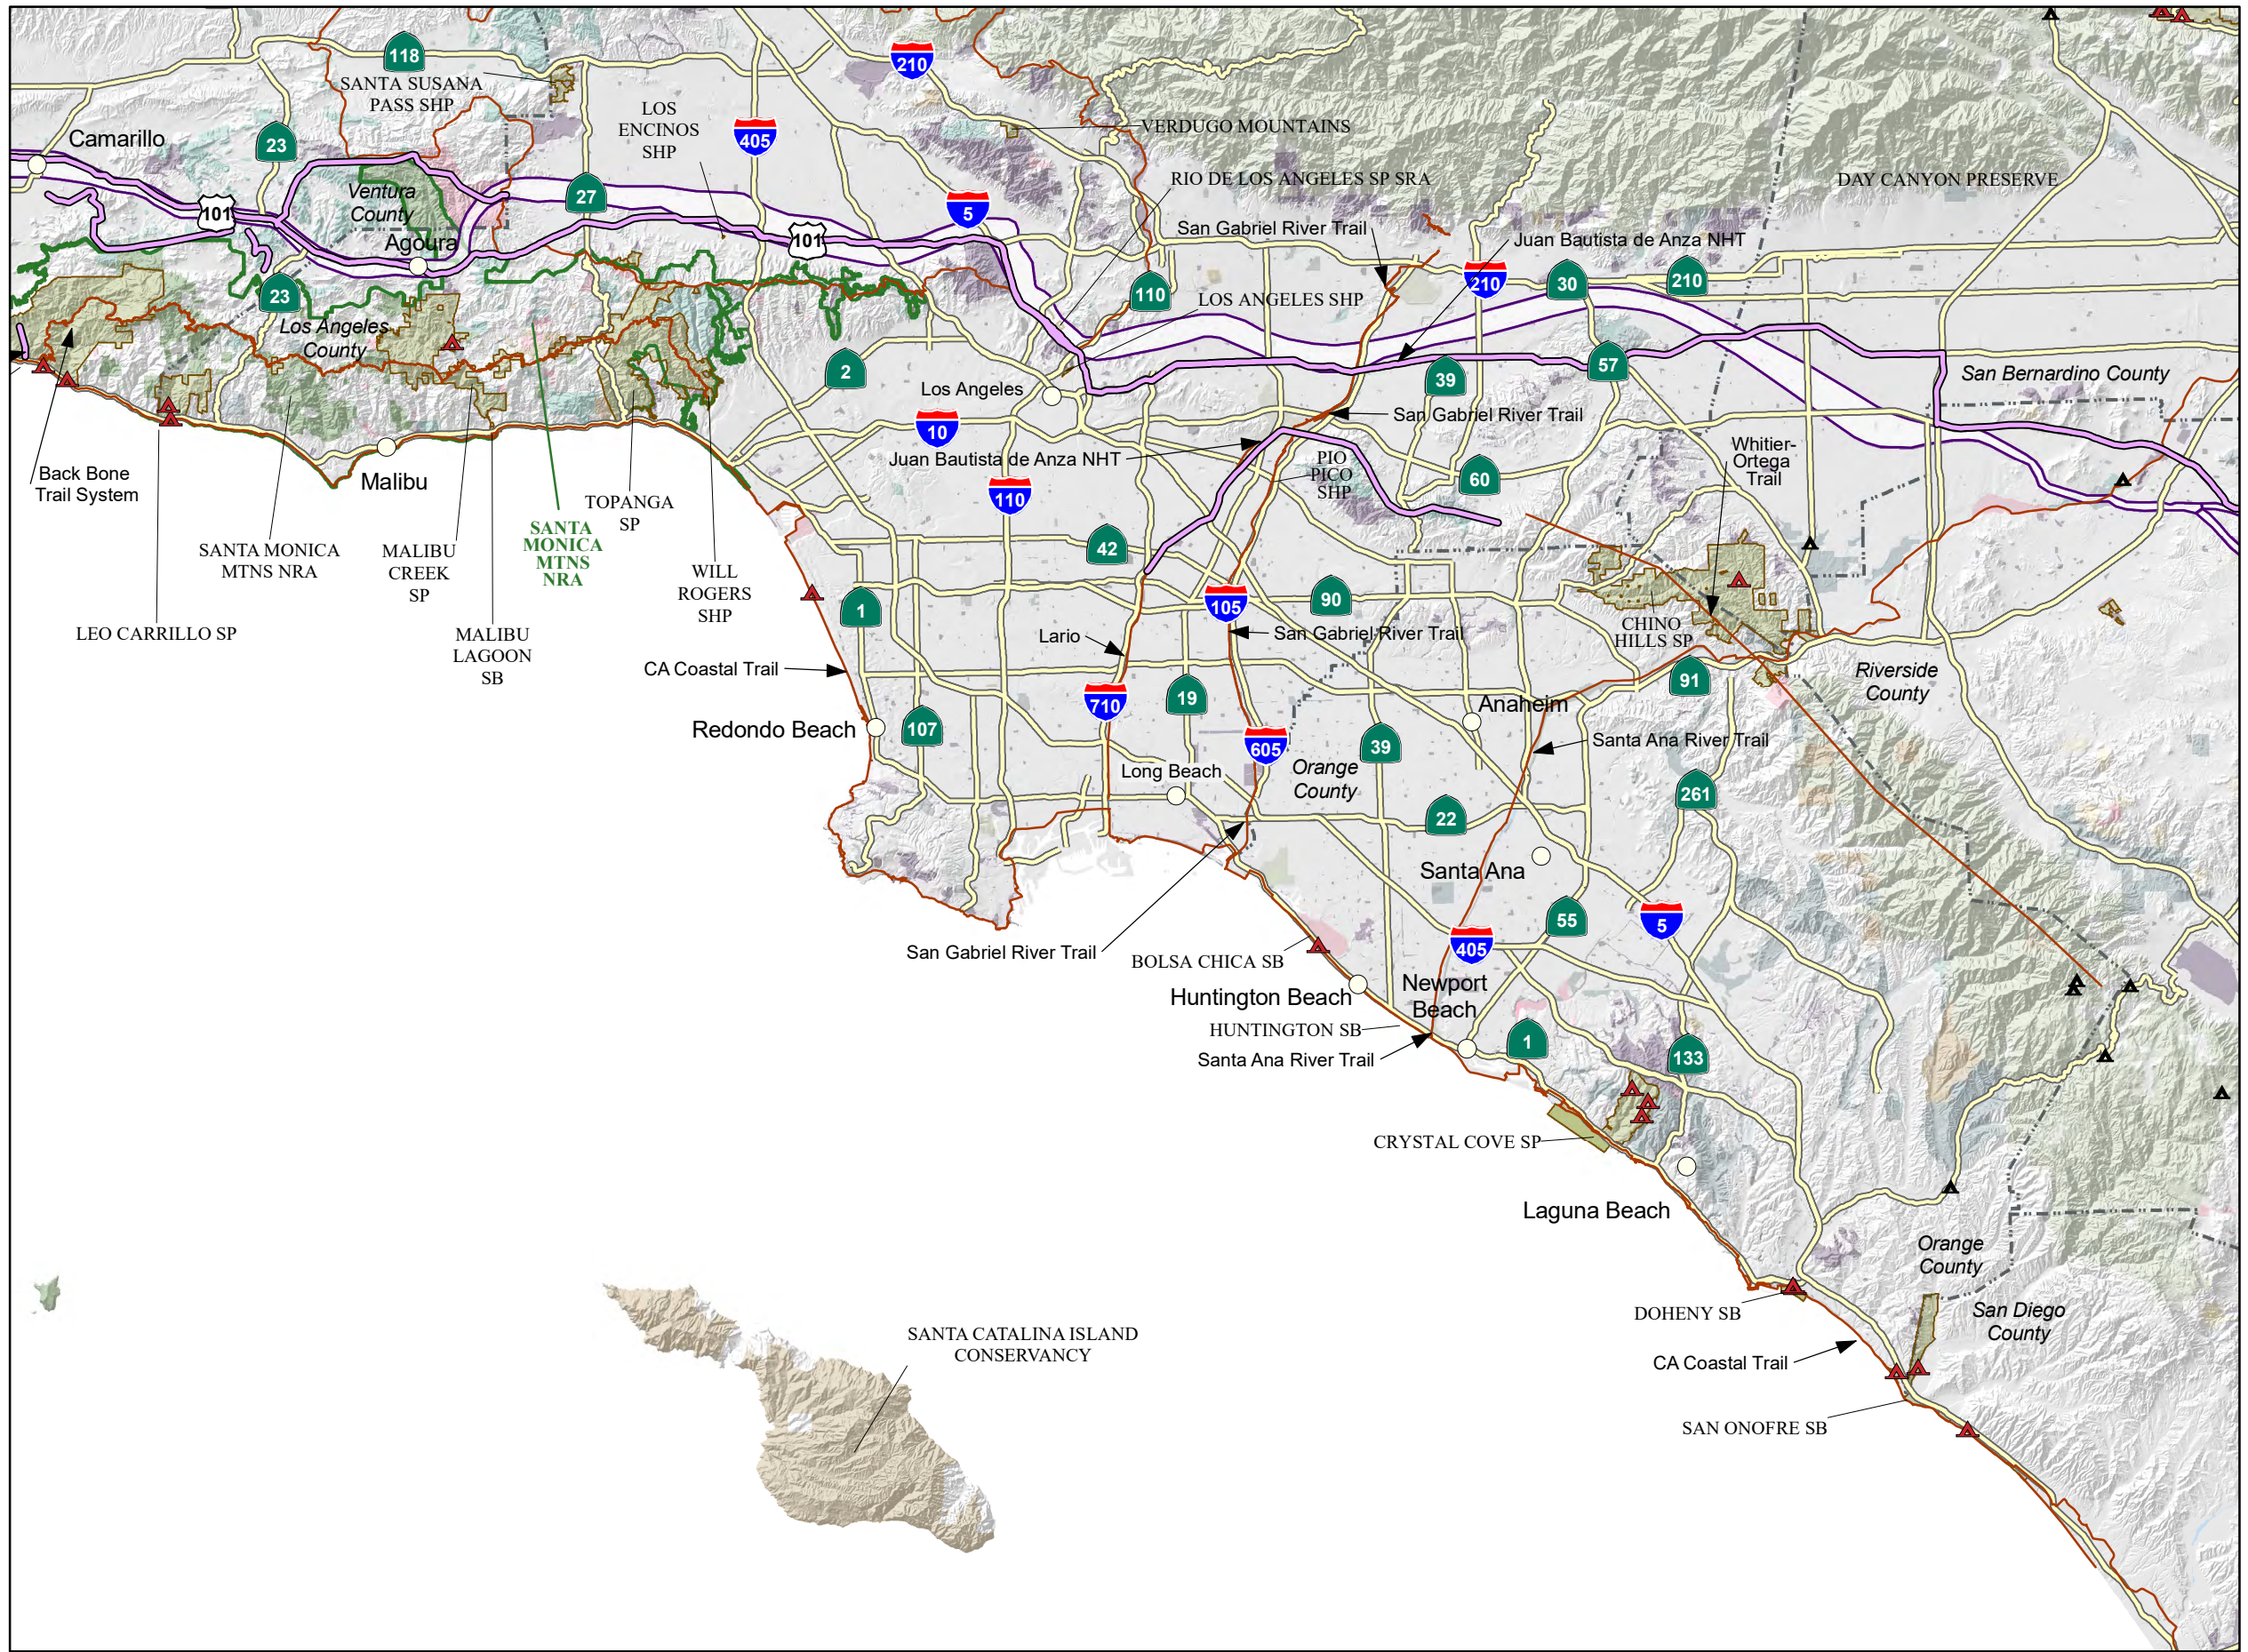

Note: Moonstone Boardwalk

- de Anza National Historic Trail:
 - Selected Cities
 - - - - County Lines
 - California State Park
 - City
 - County
- de Anza NHT
 - US Forest Service
 - Non Profit
 - Special District
 - Other State
 - National Park Service
 - BLM
- Other California Recreational Trail Routes (existing & proposed)
 - State Park Campground
 - ▲ Other Campground

*Anza National Historic Trail Routes includes the Auto Tour Route, Recreation Trail, and Historic Corridor.

JUAN BAUTISTA DE ANZA TRAIL: SAN LUCAS - POINT SAL

Calif State Parks,
Planning Division,
November, 2011
Sources: CCT - Coastwalk
Protected Lands - GreenInfo Inc., 2011

*Anza National Historic Trail Routes includes the Auto Tour Route, Recreation Trail, and Historic Corridor.

JUAN BAUTISTA DE ANZA NHT

GAVIOTA SB - PT MUGU SB

de Anza National Historic Trail*:

- de Anza NHT Routes
- de Anza NHT Historic Corridor
- Other California Recreational Trail Routes (existing & proposed)

*Anza National Historic Trail Routes includes the Auto Tour Route, Recreation Trail, and Historic Corridor.