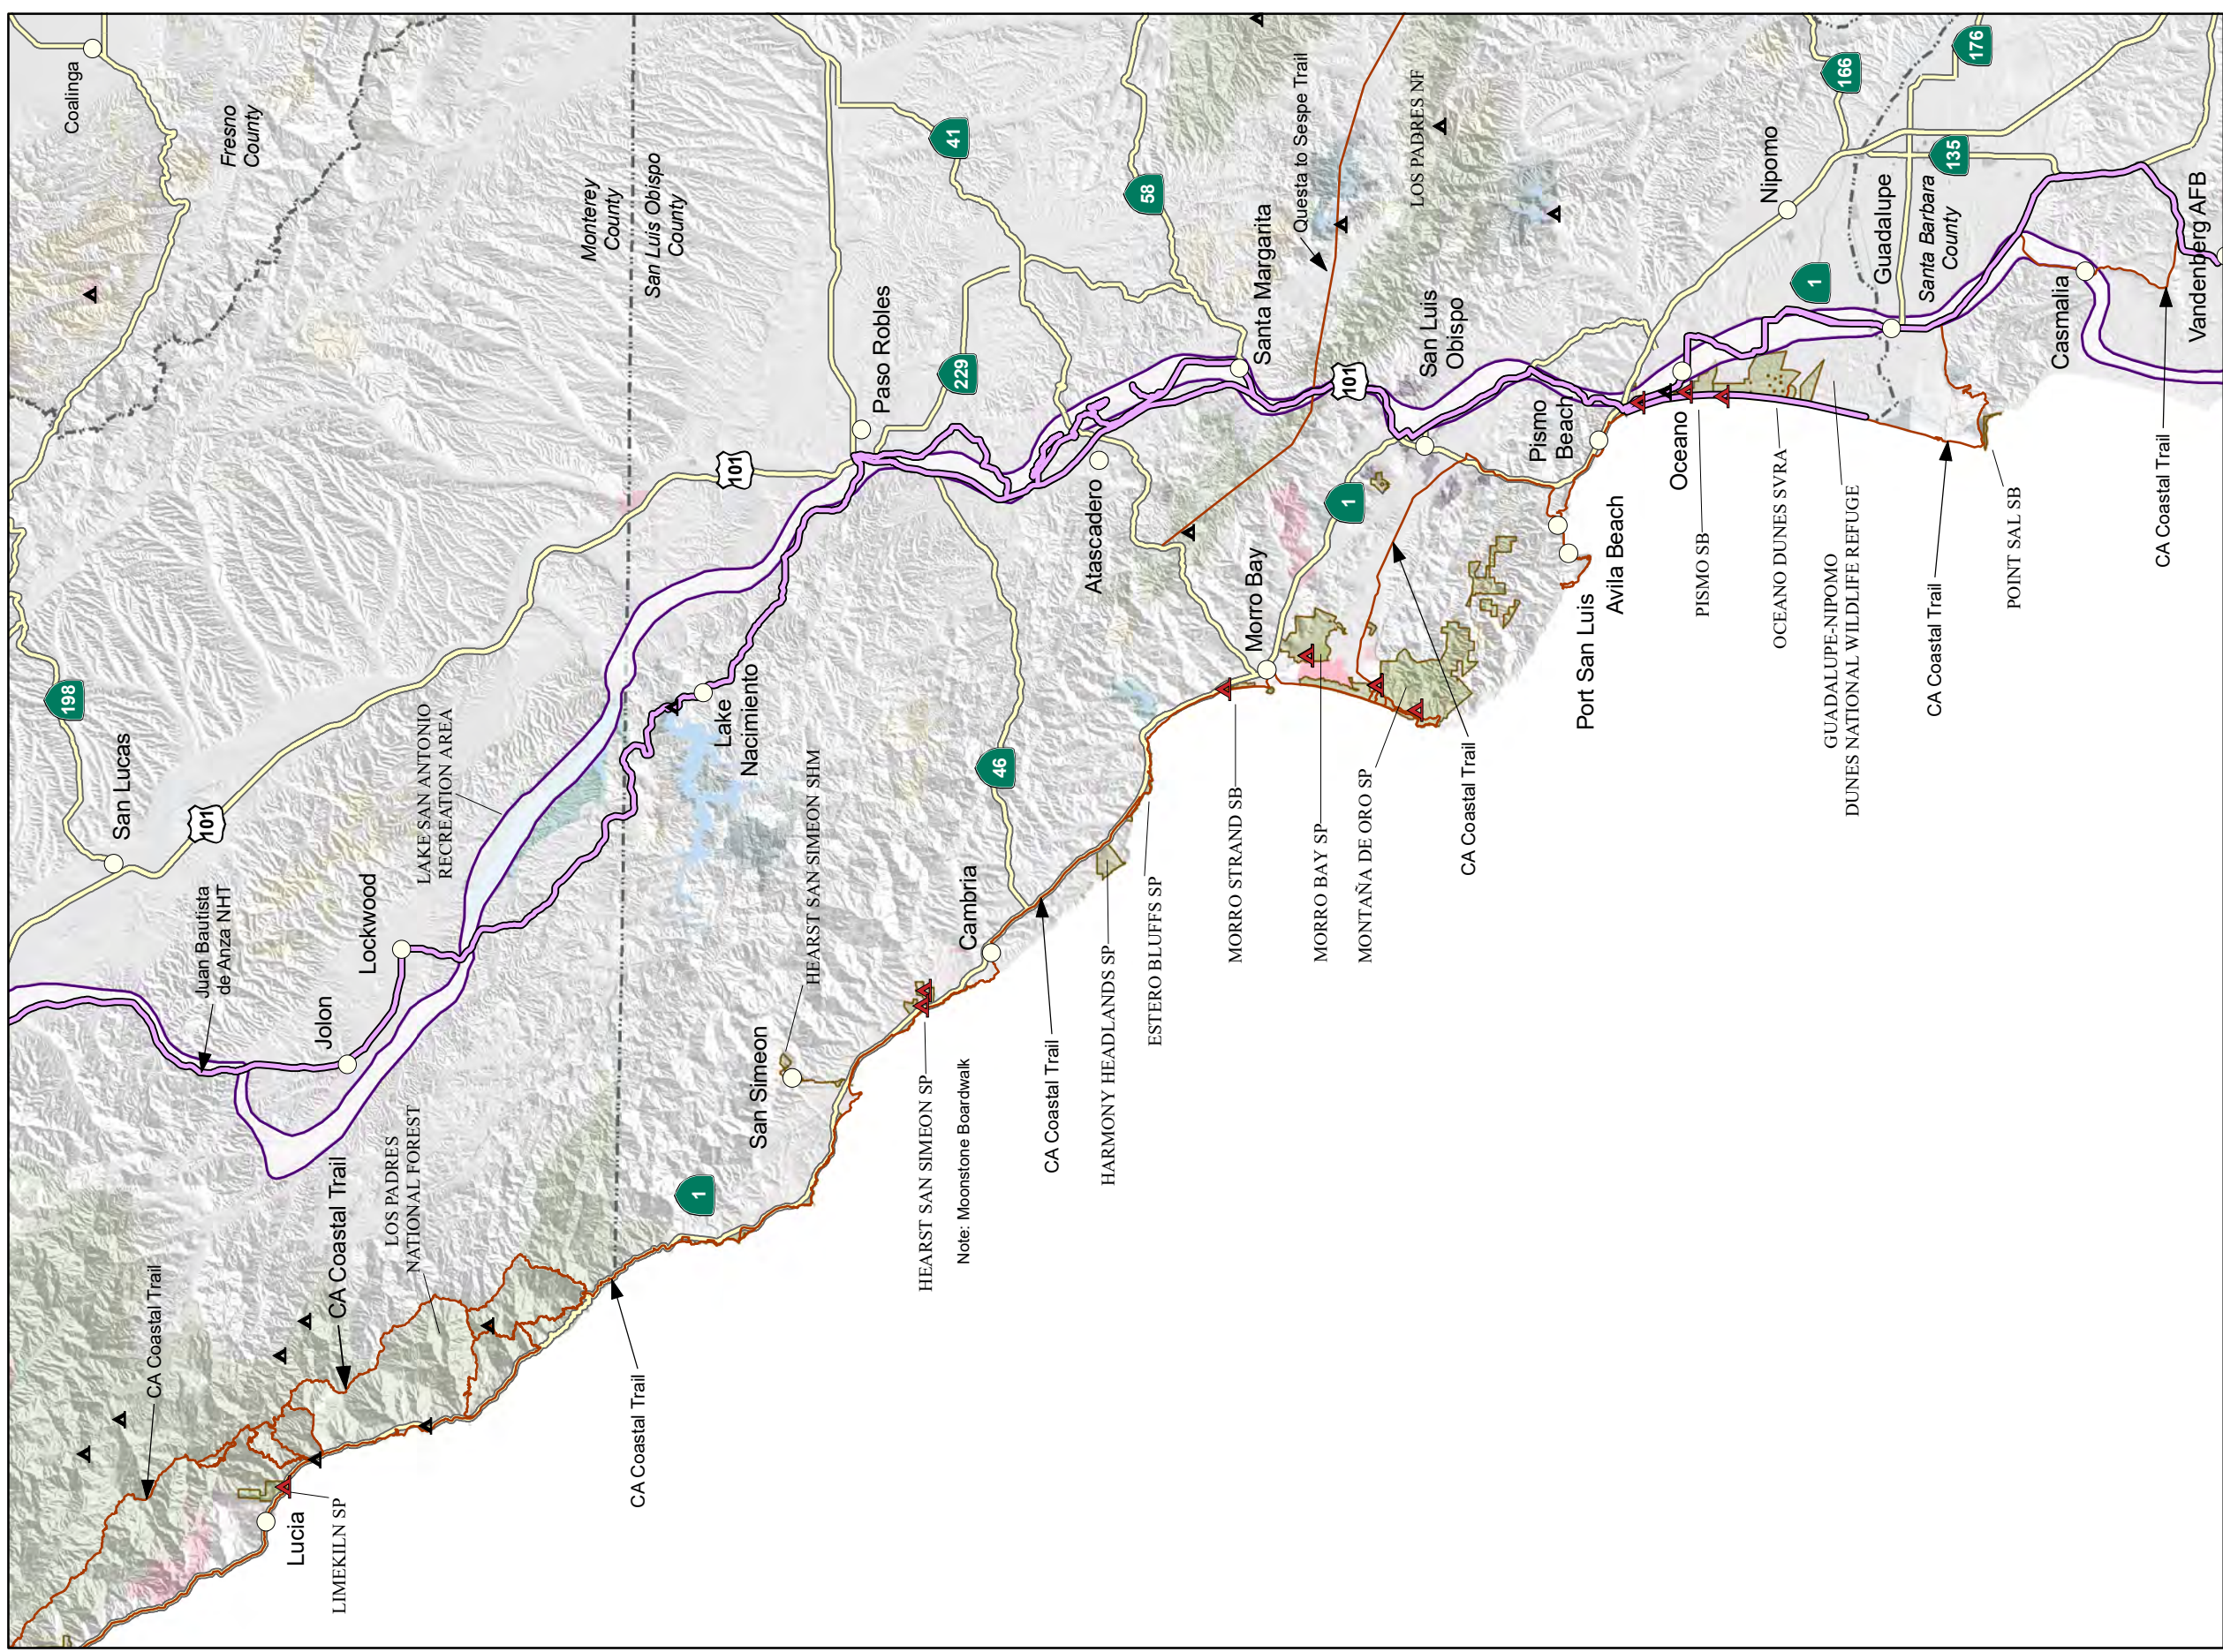

JUAN BAUTISTA DE ANZA NHT: SF BAY AREA

Calif State Parks,
Planning Division,
November, 2011
Sources: CCT - Coastwalk
Protected Lands - GreenInfo Inc., 2011

- de Anza National Historic Trail:
 - Selected Cities
 - County Lines
 - California State Park
 - City
 - County
- de Anza NHT Routes
- de Anza NHT Historic Corridor
- Other California Recreational Trail Routes (existing & proposed)
- US Forest Service
- Non Profit
- Special District
- Other State
- National Park Service
- BLM
- State Park Campground
- Other Campground

Note: Moonstone Boardwalk

- de Anza National Historic Trail:
 - Selected Cities
 - - - - County Lines
 - California State Park
 - City
 - County
- de Anza NHT
 - US Forest Service
 - Non Profit
 - Special District
 - Other State
 - National Park Service
 - BLM
- Other California Recreational Trail Routes (existing & proposed)
 - State Park Campground
 - ▲ Other Campground

*Anza National Historic Trail Routes includes the Auto Tour Route, Recreation Trail, and Historic Corridor.

JUAN BAUTISTA DE ANZA TRAIL: SAN LUCAS - POINT SAL

Calif State Parks,
Planning Division,
November, 2011
Sources: CCT - Coastwalk
Protected Lands - GreenInfo Inc., 2011

*Anza National Historic Trail Routes includes the Auto Tour Route, Recreation Trail, and Historic Corridor.